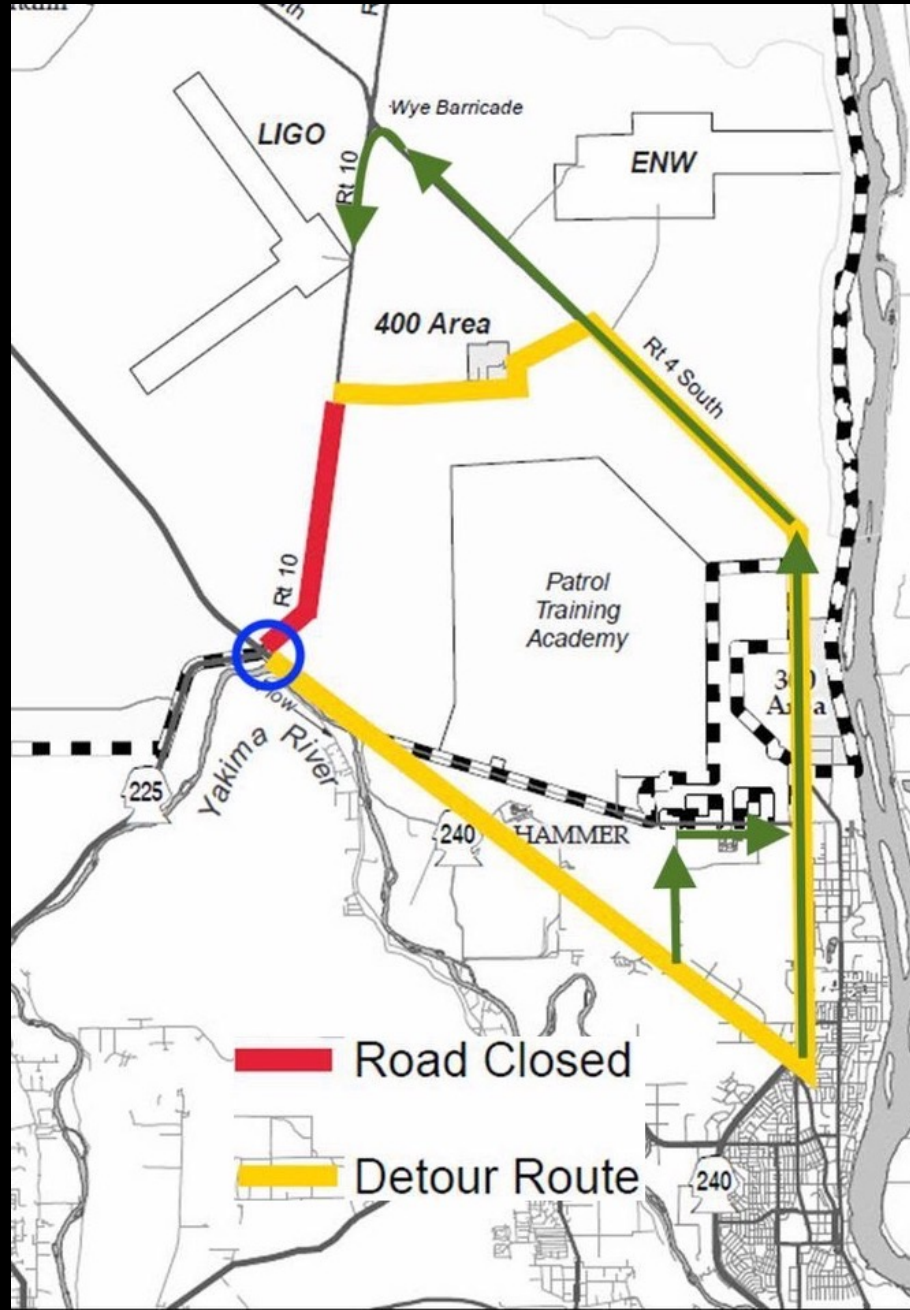

Getting Here All Week