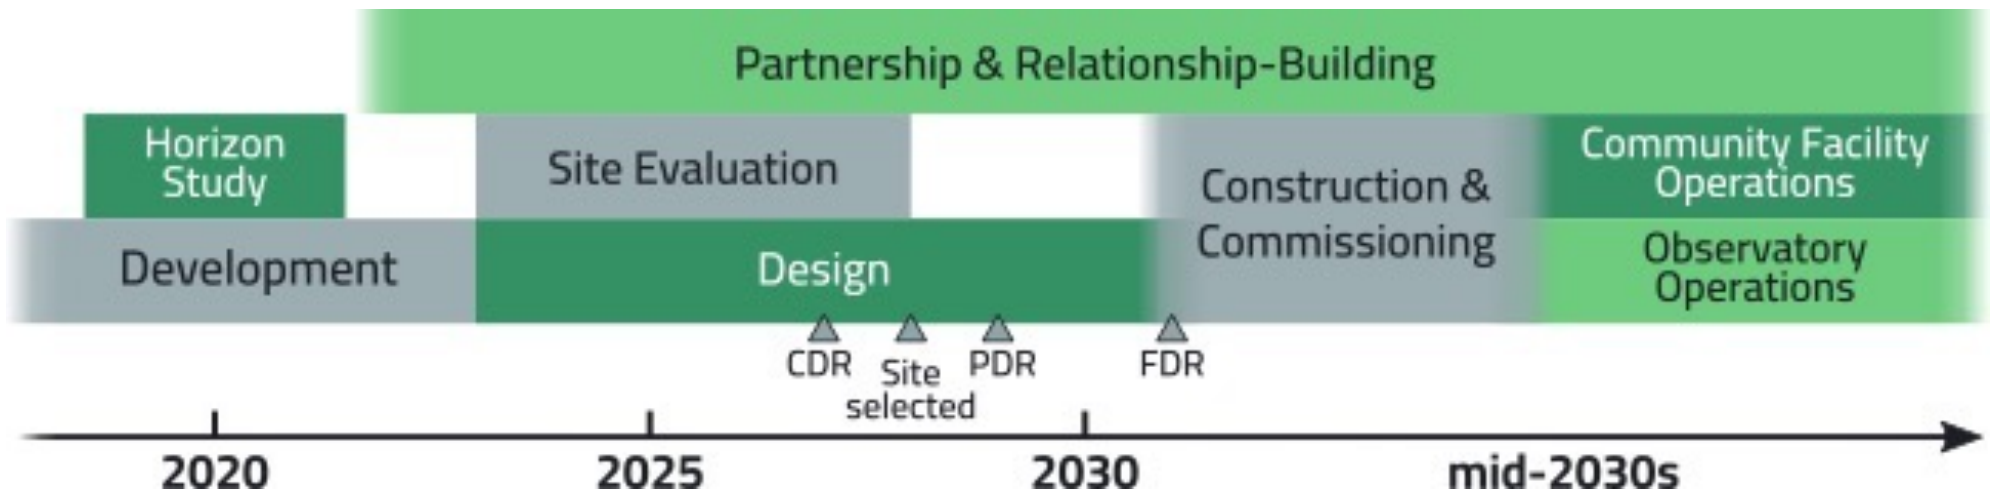

COSMIC EXPLORER

Conceptual Design

funded by NSF 2023-2026 with UW subaward from MIT

Education and Public Outreach

NSF Physics REU at UWB

uwb.edu/physics/reu

2020 fully online [10 students]

2021 hybrid [23 students]