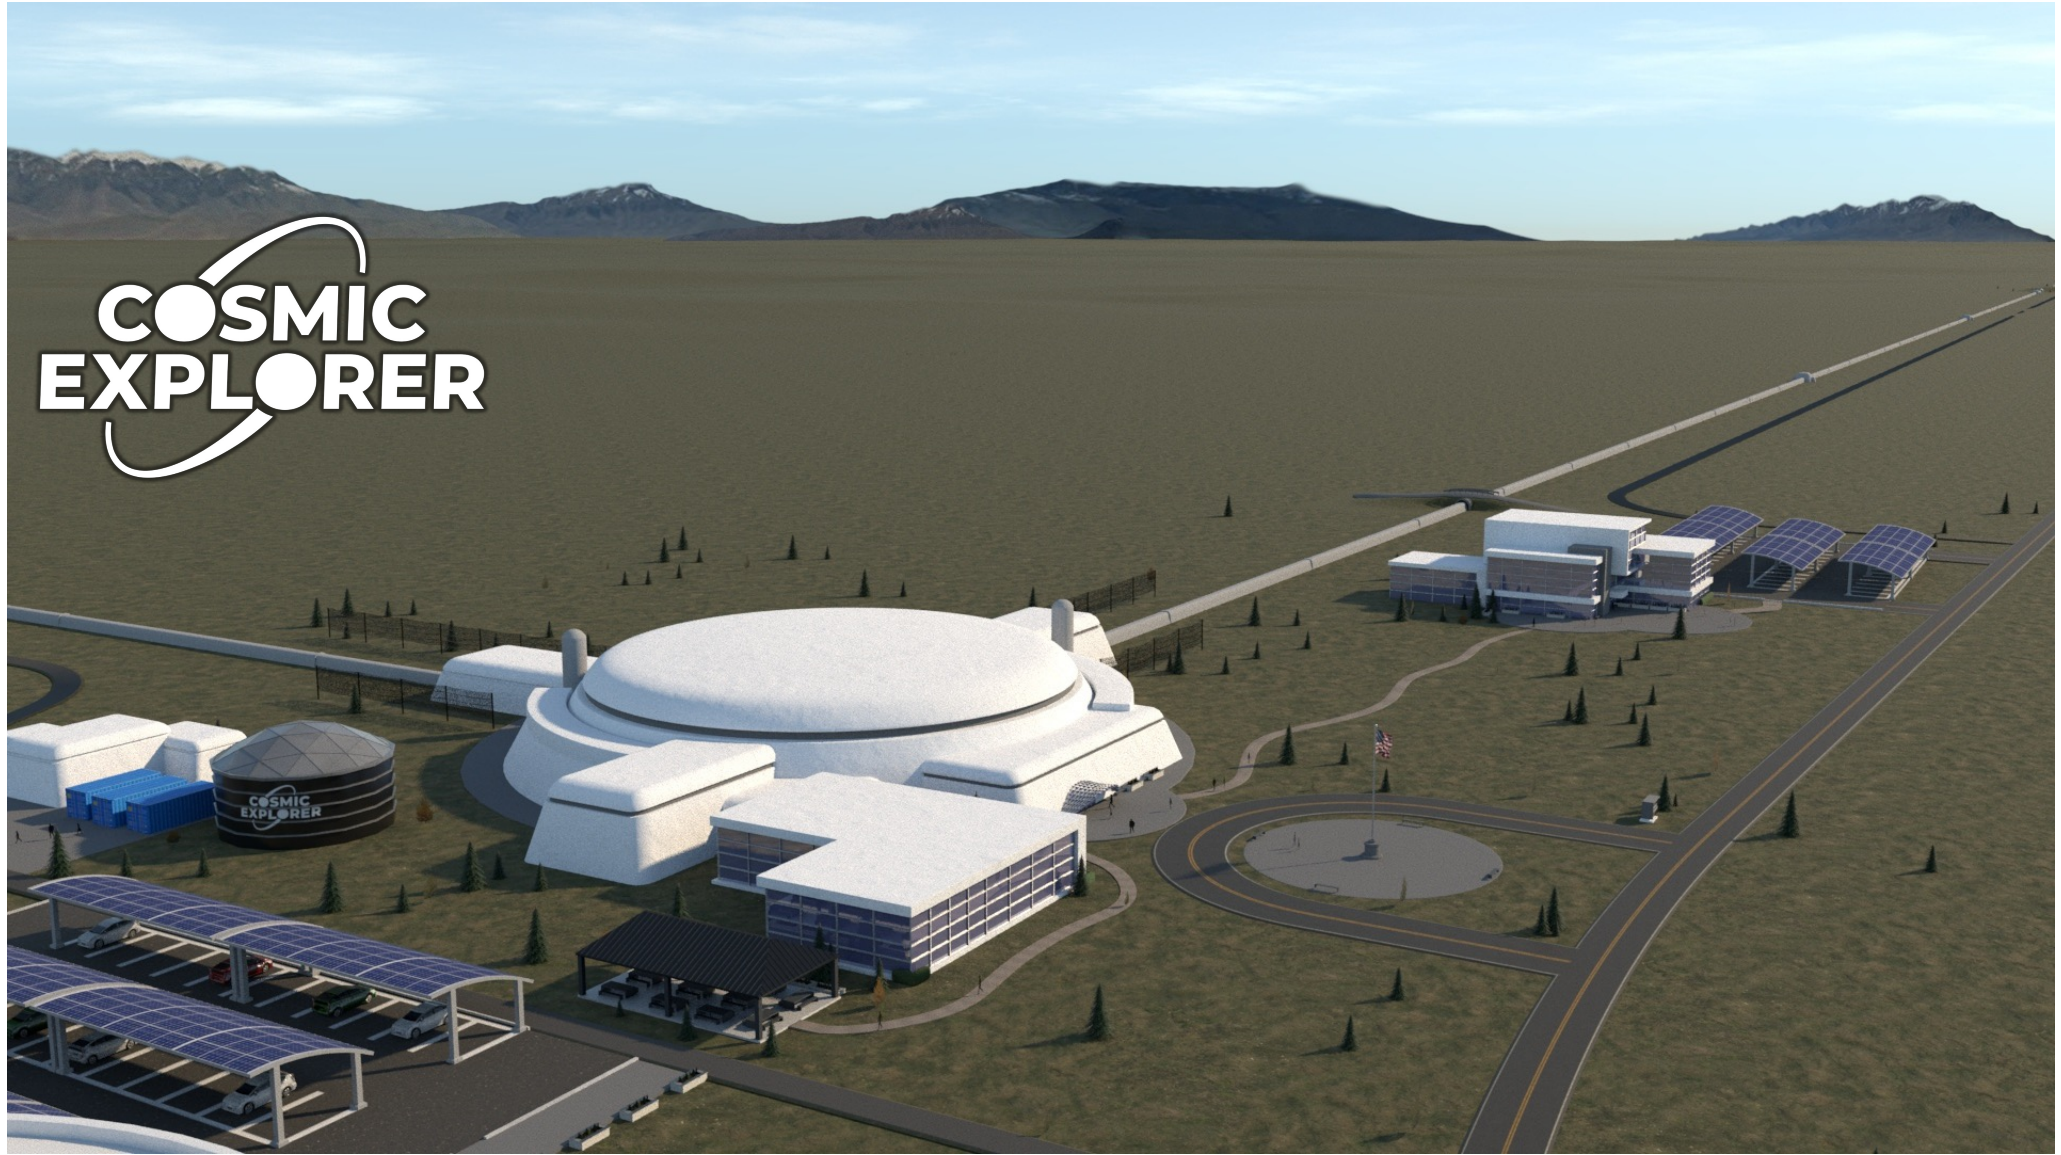

COSMIC EXPLORER

Conceptual Design

funded by NSF 2023-2026 with UW subaward from MIT

Education and Public Outreach

NSF Physics REU at UWB

uwb.edu/physics/reu

2020 fully online [10 students]

2021 hybrid [23 students]