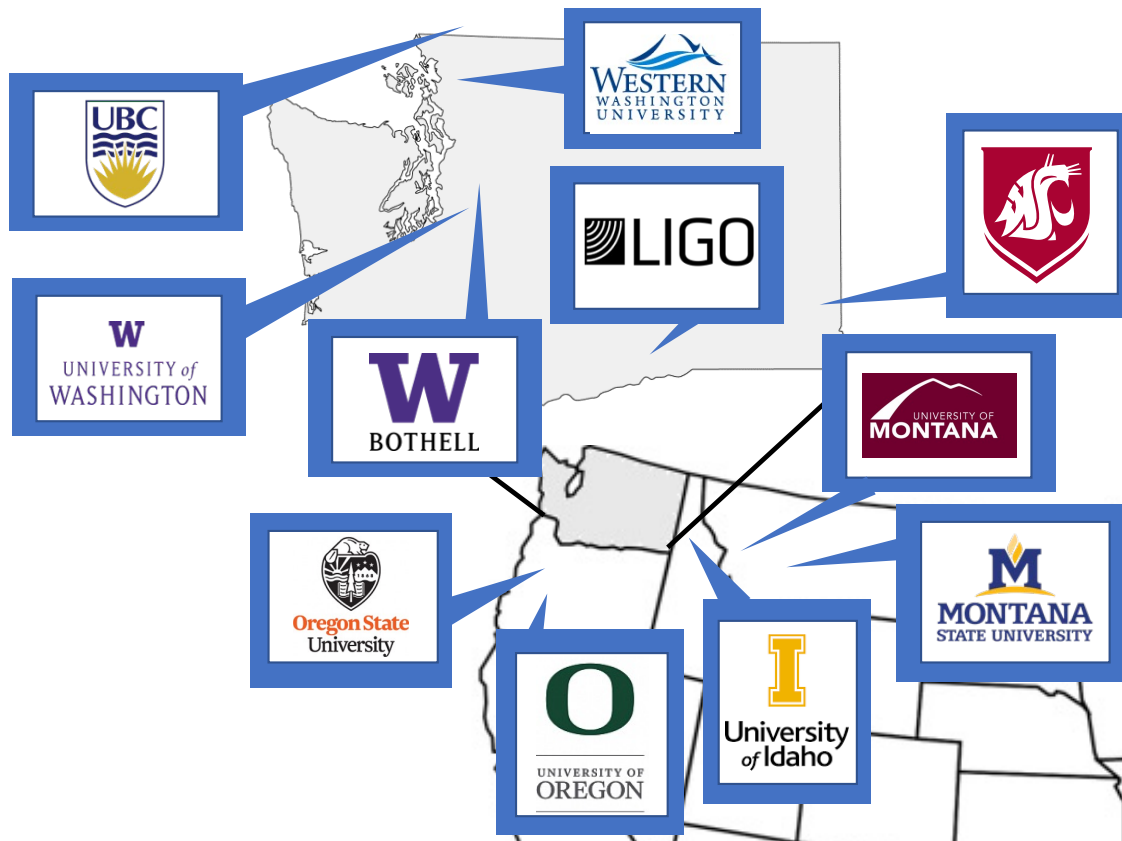

Gravitational Wave Astronomy at the University of Washington Bothell

Joey Shapiro Key

for the UWB Gravitational Wave Astronomy group

[LIGO-G2301196](https://www.ligo.org/Gravitational-Wave-Astronomy/Gravitational-Wave-Astronomy-Group)

University of Washington system: UW Seattle, UW Bothell, UW Tacoma

UWB School of STEM
Division of Physical Sciences

Gravitational wave astronomy group

Luisa Buchman
Affiliate Assistant Prof

➔ WSU

Jeff Hazboun
NANOGrav postdoc

➔ OSU

Ansel Neunzert
LIGO postdoc

➔ LHO

Gravitational Wave Astronomy Northwest

- [LIGO WA at LHO June 2018](#)
- [GWANW at LHO June 2019](#)
- [GWANW on Zoom June 2020](#)
- [GWANW on Zoom June 2021](#)
- [GWANW at LHO June 2022](#)
- [GWANW at LHO June 2023](#)