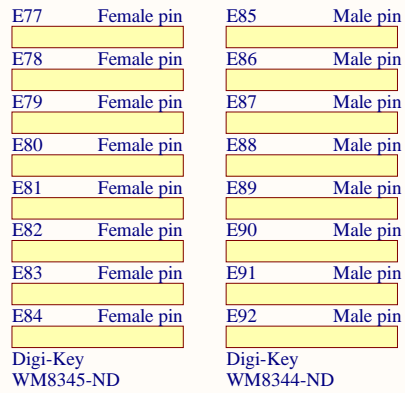

Cable Assembly for Dual Photodiode Amplifier

Title Controls Concentrator Aux 10 Assembly		
Size A	Number D2200010	Revision 1
Date: 1/06/2022	Sheet 2 of 2	
File: C:\Users\...\ConcentratorAux10Assembly2.SchDoc	By: Daniel Sigg