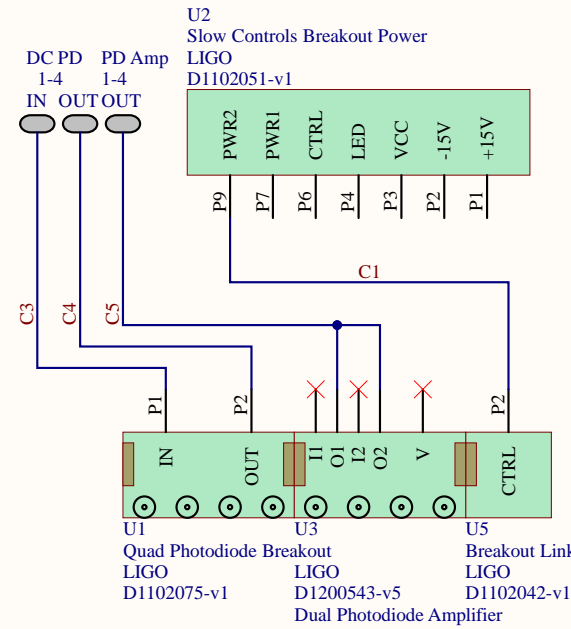

PD In/Out

Power

PD Monitors

C1 Cable Assembly
Digi-Key
M3CCA-5018J-ND

C3/4 Cable Assembly
Digi-Key
H7VWH-0906G-ND

E25 Screwlock kit
L-Com
SDG400XS

- E1 BNC lock washer
- E2 BNC nut
- E3 BNC lock washer
- E4 BNC nut
- E5 BNC lock washer
- E6 BNC nut
- E7 BNC lock washer
- Digi-Key
A97567-ND
- E8 BNC nut
- Digi-Key
A97566-ND

- E9 BNC lock washer
- E10 BNC nut
- E11 BNC lock washer
- E12 BNC nut
- E13 BNC lock washer
- E14 BNC nut
- E15 BNC lock washer
- E16 BNC nut

- E26 10-pin header
- E27 10-pin header
- Digi-Key
MKC10A-ND

- H1 Handle, 1.25"
- H2 Handle, 1.25"
- Mouser
534-9106
- H3 Ferrule
- H4 Ferrule
- H5 Ferrule
- H6 Ferrule
- Mouser
534-9121

- M1 #6-32 1/4" flat
- M2 #6-32 1/4" flat
- M3 #6-32 1/4" flat
- M4 #6-32 1/4" flat
- M5 #6-32 1/4" flat
- M6 #6-32 1/4" flat
- McMaster-Carr
91099A205
- M7 #6-32 3/8" flat
- M8 #6-32 3/8" flat
- M9 #6-32 3/8" flat
- M10 #6-32 3/8" flat
- McMaster-Carr
91099A215

- E28 #6-32 1/4" flat
- E29 #6-32 1/4" flat
- E30 #6-32 1/4" flat
- E31 #6-32 1/4" flat
- E32 #6-32 1/4" flat
- McMaster-Carr
91099A205

- E33 #4-40 3/16" flat
- E34 #4-40 3/16" flat
- E35 #4-40 3/16" flat
- E36 #4-40 3/16" flat
- E37 #4-40 3/16" flat
- E38 #4-40 3/16" flat
- E39 #4-40 3/16" flat
- E40 #4-40 3/16" flat
- E41 #4-40 3/16" flat
- E42 #4-40 3/16" flat
- E43 #4-40 3/16" flat
- E44 #4-40 3/16" flat
- E45 #4-40 3/16" flat
- E46 #4-40 3/16" flat
- E47 #4-40 3/16" flat
- E48 #4-40 3/16" flat
- E49 #4-40 3/16" flat
- E50 #4-40 3/16" flat
- E51 #4-40 3/16" flat
- E52 #4-40 3/16" flat
- E53 #4-40 3/16" flat
- E54 #4-40 3/16" flat