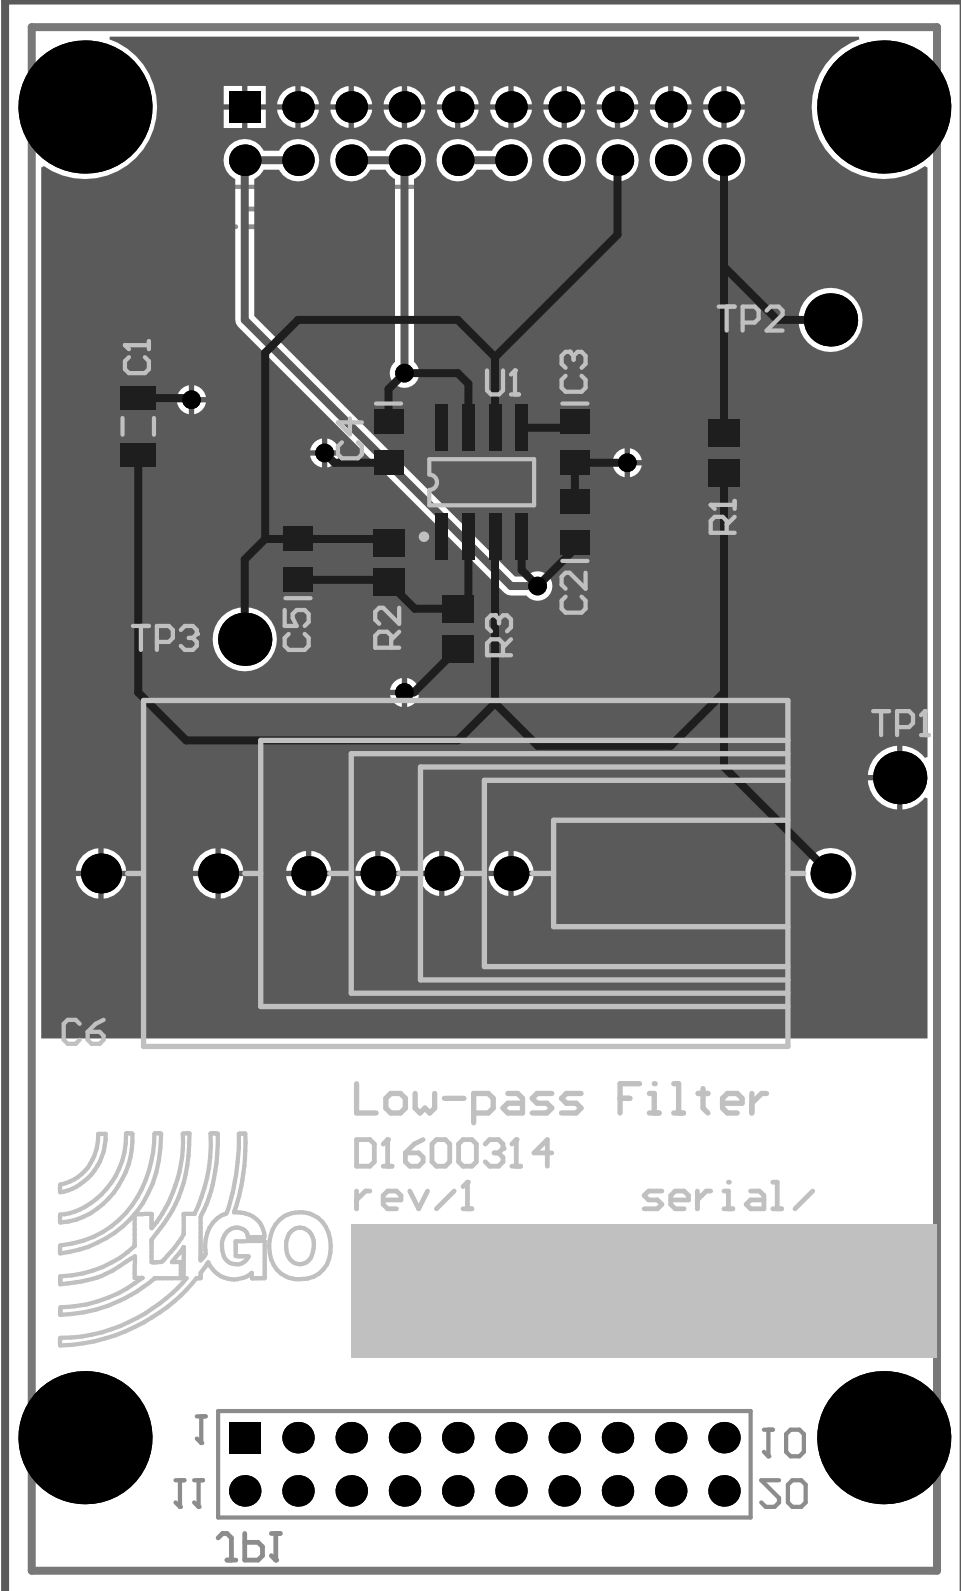

- PN1 M3 standoff, 12mm
- PN2 M3 standoff, 12mm
- PN3 M3 standoff, 12mm
- PN4 M3 standoff, 12mm
- Digi-Key 24434K-ND
- PN5 M3 pan, 8mm
- PN6 M3 pan, 8mm
- PN7 M3 pan, 8mm
- PN8 M3 pan, 8mm
- PN9 M3 pan, 8mm
- PN10 M3 pan, 8mm
- PN11 M3 pan, 8mm
- PN12 M3 pan, 8mm
- Digi-Key H743-ND
- PN13 M3 lock washer
- PN14 M3 lock washer
- PN15 M3 lock washer
- PN16 M3 lock washer
- PN17 M3 lock washer
- PN18 M3 lock washer
- PN19 M3 lock washer
- PN20 M3 lock washer
- Digi-Key H772-ND

CM daughter board

Title		
CMS Low-pass Filter		
Size	Number	Revision
A	D1600314	1
Date:	8/2/2016	Sheet 1 of 1
File:	C:\Users\...\Lowpass.schdoc	Drawn By: Chris Whittle

Low-pass Filter

D1600314

rev/1

serial/