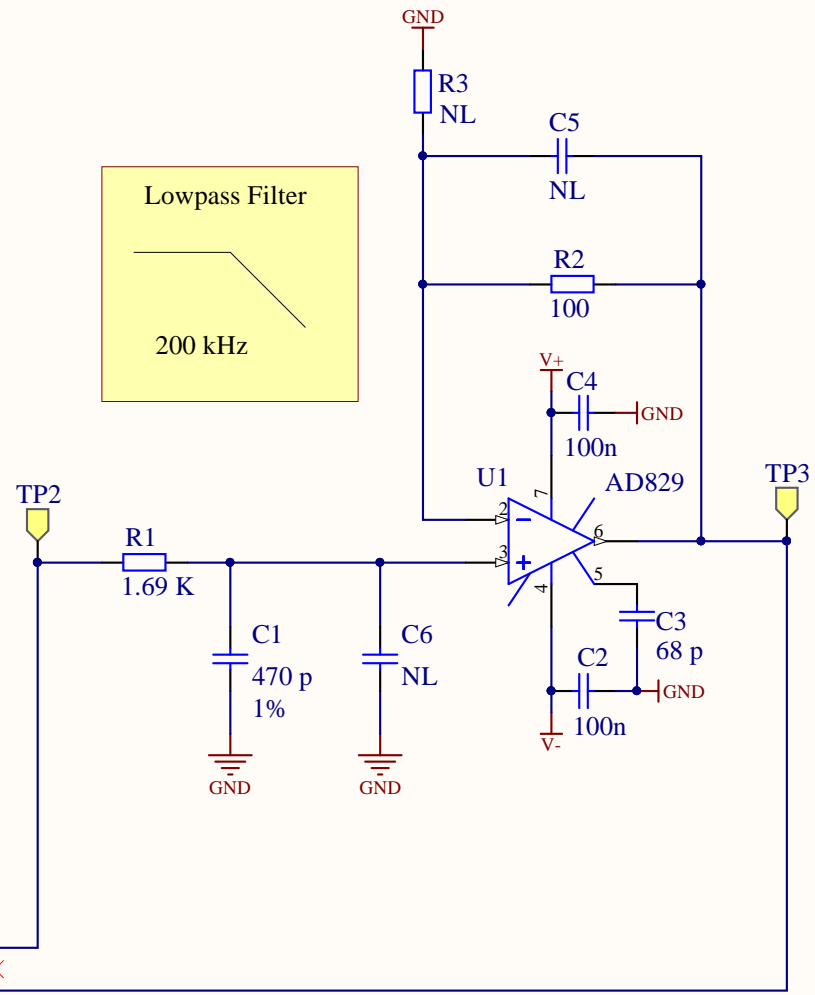

- PN1 M3 standoff, 12mm
- PN2 M3 standoff, 12mm
- PN3 M3 standoff, 12mm
- PN4 M3 standoff, 12mm
- Digi-Key 24434K-ND
- PN5 M3 pan, 8mm
- PN6 M3 pan, 8mm
- PN7 M3 pan, 8mm
- PN8 M3 pan, 8mm
- PN9 M3 pan, 8mm
- PN10 M3 pan, 8mm
- PN11 M3 pan, 8mm
- PN12 M3 pan, 8mm
- Digi-Key H743-ND
- PN13 M3 lock washer
- PN14 M3 lock washer
- PN15 M3 lock washer
- PN16 M3 lock washer
- PN17 M3 lock washer
- PN18 M3 lock washer
- PN19 M3 lock washer
- PN20 M3 lock washer
- Digi-Key H772-ND

CM daughter board

Title		
CMS Low-pass Filter		
Size	Number	Revision
A	D1600314	1
Date:	8/2/2016	Sheet 1 of 1
File:	C:\Users\...\Lowpass.schdoc	Drawn By: Chris Whittle

Low-pass Filter

D1600314

rev/1

serial/