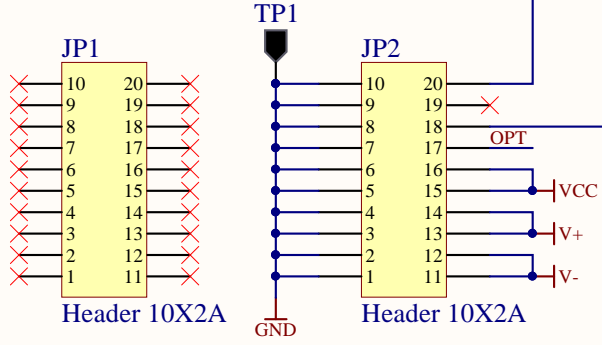

- PN1 M3 standoff, 12mm
- PN2 M3 standoff, 12mm
- PN3 M3 standoff, 12mm
- PN4 M3 standoff, 12mm
- Digi-Key 24434K-ND
- PN5 M3 pan, 8mm
- PN6 M3 pan, 8mm
- PN7 M3 pan, 8mm
- PN8 M3 pan, 8mm
- PN9 M3 pan, 8mm
- PN10 M3 pan, 8mm
- PN11 M3 pan, 8mm
- PN12 M3 pan, 8mm
- Digi-Key H743-ND
- PN13 M3 lock washer
- PN14 M3 lock washer
- PN15 M3 lock washer
- PN16 M3 lock washer
- PN17 M3 lock washer
- PN18 M3 lock washer
- PN19 M3 lock washer
- PN20 M3 lock washer
- Digi-Key H772-ND

CM daughter board

Title		
CMS Low-pass Filter		
Size	Number	Revision
A	D1600314	1
Date:	8/2/2016	Sheet 1 of 1
File:	C:\Users\...\Lowpass.schdoc	Drawn By: Chris Whittle

Low-pass Filter

D1600314

rev/1

serial/