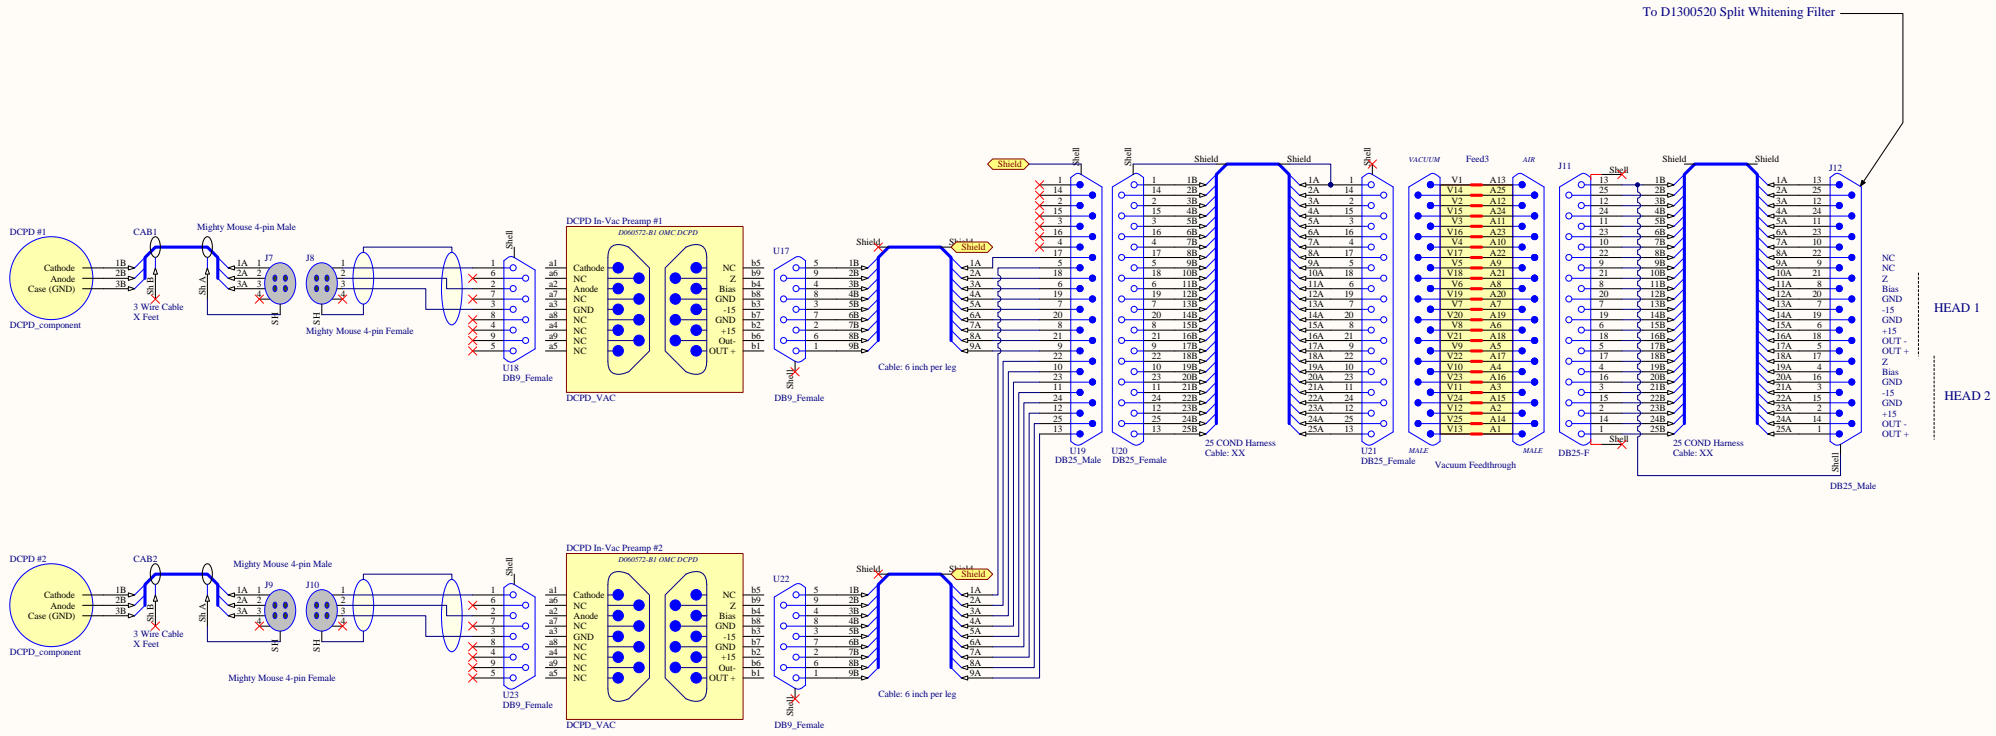

aLIGO OMC DCPD In-vacuum Wiring Chain

Last Edited: 6/12/2013