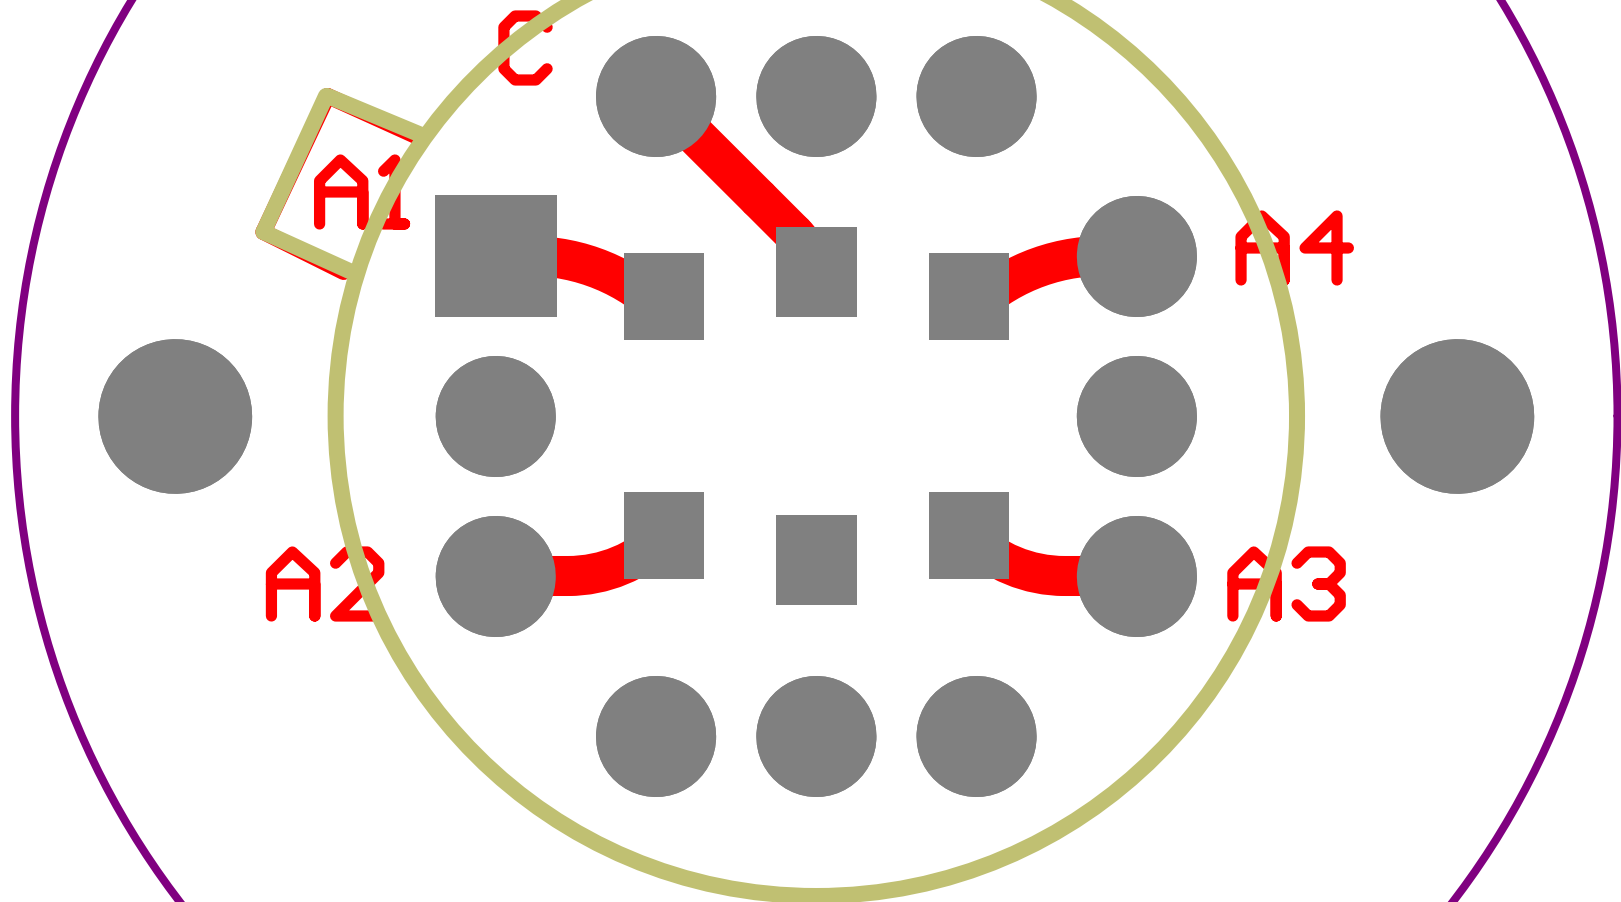

ISS QPD

INSERT FROM OTHER SIDE

D1300238-V1