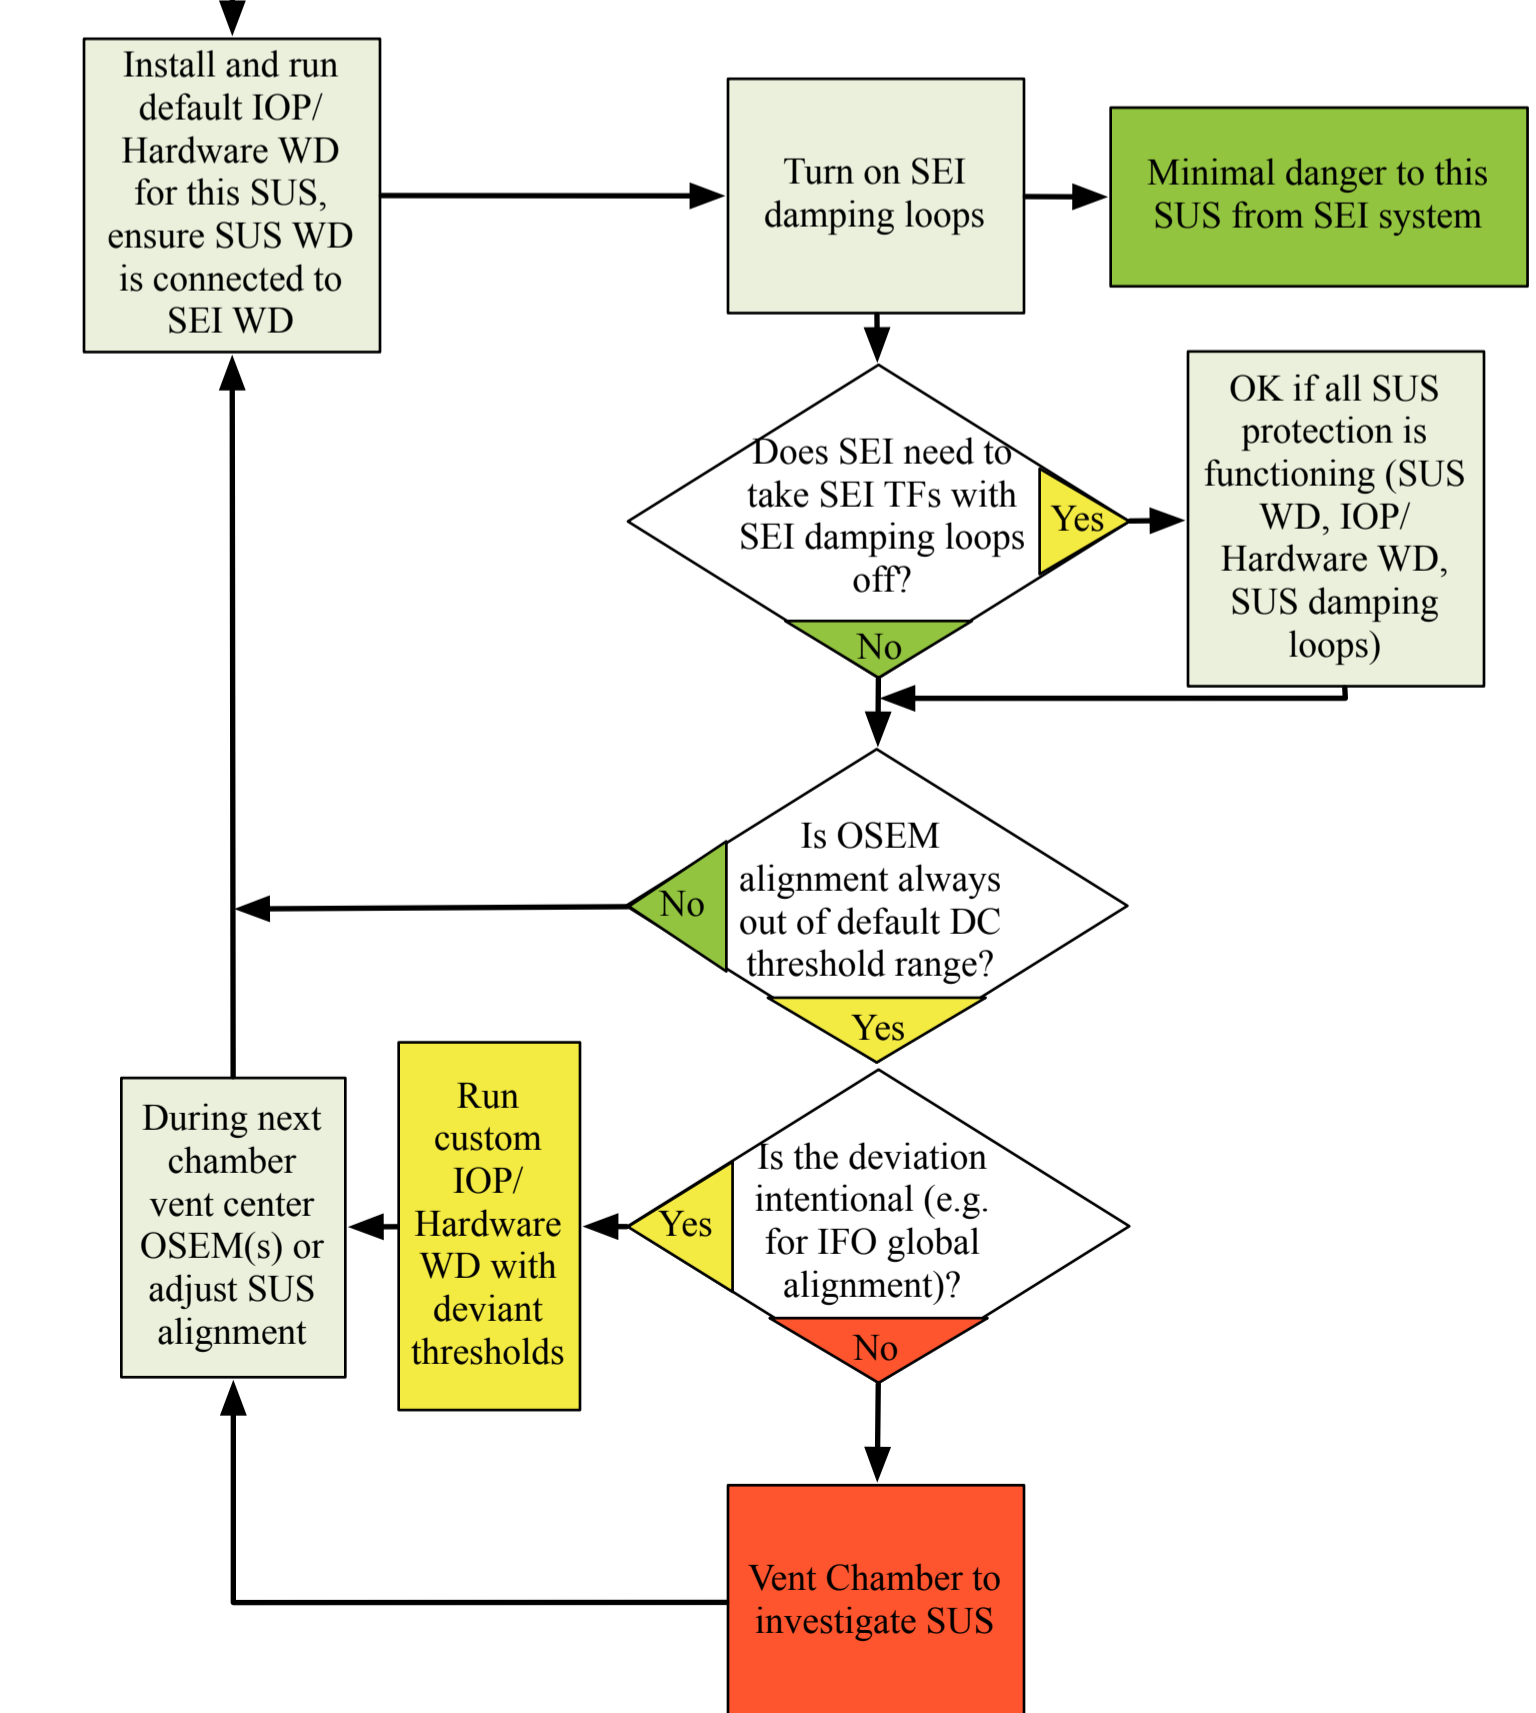

IOP/Hardware Watchdog  
Need Assessment Flow Chart  
T1200482-v2  
J. Kissel

IOP/Hardware Watchdog  
Need Assessment Flow Chart  
T1200482-v2  
J. Kissel