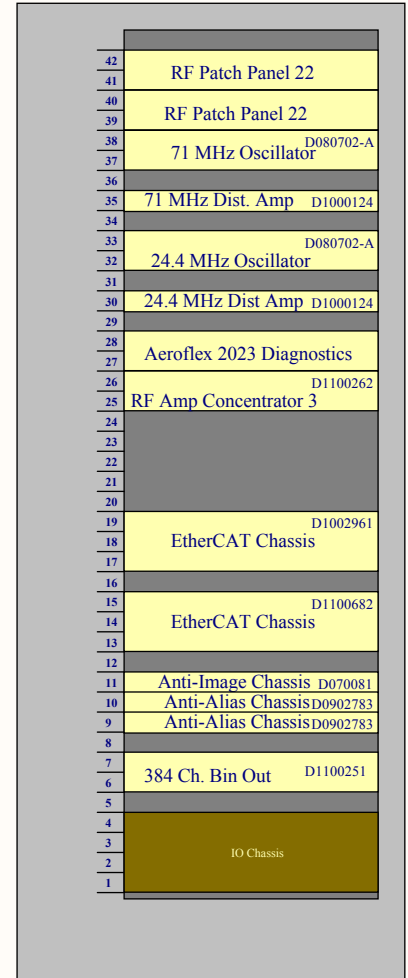

H2-AOS-C1

RACK

Vertex End

H2-TCS-C1

RACK

H2-ISC-C1

RACK

Title Single Arm TCS System Schematics			
Size: B	DCC Number: D1200814		
Drawn by: Ben Abbott	Date: 8/31/2012	Revision: v2	
<small>File: C:\restored\Ben\TCS Stuff\System Schematics\SA System Schematics\3 Arm Ba-25-41.DM Sheet 5 of 5</small>			