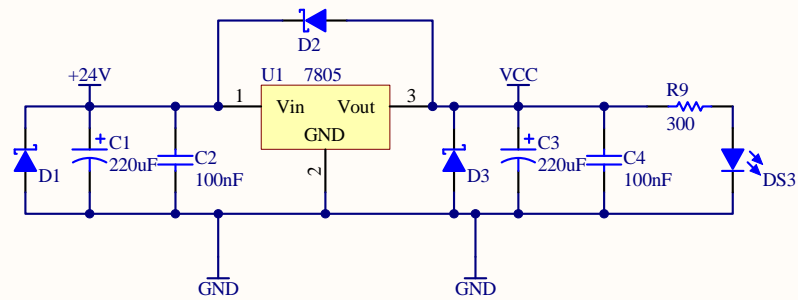

DB15/male

PN1 2-pin plug

PN4 #4 screw, 3/8"  
 PN5 #4 lock washer  
 PN6 #4 nut  
 U1\_B heatsink

PN7 LED lens cap

Title		
<b>Shutter Controller Tester1</b>		
Size	Number	Revision
B	D1200449	1
Date:	4/16/2012	Sheet 1 of 3
File:	C:\Users\...\Shutter_Con_Tester1.SchDoc	Drawn By: Paul Schwinberg

DB15/female

Title		
<b>Shutter Controller Tester2</b>		
Size	Number	Revision
B	D1200449	1
Date:	4/16/2012	Sheet 2 of 3
File:	C:\Users\...\Shutter_Con_Tester2.SchDoc	Drawn By: Paul Schwinberg

PN13 connector  
Newark  
10B6044