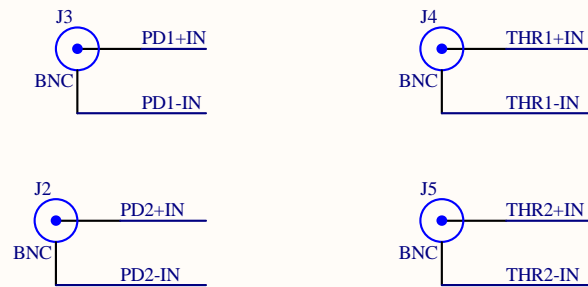

DB15/male

PN1 2-pin plug

PN4 #4 screw, 3/8"  
 PN5 #4 lock washer  
 PN6 #4 nut  
 U1\_B heatsink

PN7 LED lens cap

Title		
<b>Shutter Controller Tester1</b>		
Size	Number	Revision
B	D1200449	1
Date:	4/16/2012	Sheet 1 of 3
File:	C:\Users\...\Shutter_Con_Tester1.SchDoc	Drawn By: Paul Schwinberg

DB15/female

Title		
<b>Shutter Controller Tester2</b>		
Size	Number	Revision
B	D1200449	1
Date:	4/16/2012	Sheet 2 of 3
File:	C:\Users\...\Shutter_Con_Tester2.SchDoc	Drawn By: Paul Schwinberg

PN13 connector  
Newark  
10B6044

H1	Handle, 3"	E1	BNC lock washer	E6	BNC nut	PN15	Front Panel
H2	Handle, 3"	E2	BNC lock washer	E7	BNC nut	LIGO	D1200541-v1
Mouser 534-9109		E3	BNC lock washer	E8	BNC nut	PN16	Rear Panel
H3	Ferrule	E4	BNC lock washer	E9	BNC nut	LIGO	D1200542-v1
H4	Ferrule	E5	BNC lock washer	E10	BNC nut	PN17	DA-15 cable
H5	Ferrule					H7MXH-1506G-ND	
H6	Ferrule					PN18	DA-15 cable
Mouser 534-9121						H7FXH-1506G-ND	
M1	#6-32 3/8" flat					PN19	IDC receptacle
M2	#6-32 3/8" flat					73K6221	
M3	#6-32 3/8" flat					PN20	IDC receptacle
M4	#6-32 3/8" flat					73K6221	
McMaster-Carr 91099A215						PN21	
						Knob	
						PN22	
						Knob	
H7	Standoff M-F	PN12	Banana jack	PN14	Banana jack	PN23	Jack screw
H8	Standoff M-F	Newark 39F1574		Newark 39F1575		PN24	Jack screw
H9	Standoff M-F						
H10	Standoff M-F						
H11	Standoff M-F						
H12	Standoff M-F						
H13	Standoff M-F	H19	Standoff F-F	M5	M4-8mm, flat	M11	M4-8mm, flat
H14	Standoff M-F	H20	Standoff F-F	M6	M4-8mm, flat	M12	M4-8mm, flat
H15	Standoff M-F	H21	Standoff F-F	M7	M4-8mm, flat	M13	M4-8mm, flat
H16	Standoff M-F	H22	Standoff F-F	M8	M4-8mm, flat	M14	M4-8mm, flat
H17	Standoff M-F	H23	Standoff F-F	M9	M4-8mm, flat	M15	M4-8mm, flat
H18	Standoff M-F	H24	Standoff F-F	M10	M4-8mm, flat	M16	M4-8mm, flat
Newark 56K3066		Newark 56K3039				McMaster-Carr 91420A218	