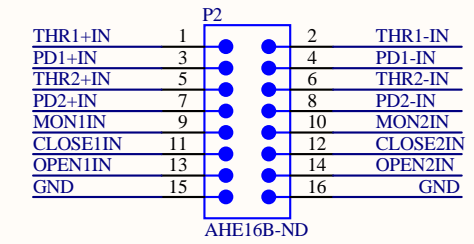

DB15/male

PN1 2-pin plug

PN4 #4 screw, 3/8"  
 PN5 #4 lock washer  
 PN6 #4 nut  
 U1\_B heatsink

PN7 LED lens cap

Title		
<b>Shutter Controller Tester1</b>		
Size	Number	Revision
B	D1200449	1
Date:	4/16/2012	Sheet 1 of 3
File:	C:\Users\...\Shutter_Con_Tester1.SchDoc	Drawn By: Paul Schwinberg

DB15/female

Title		
<b>Shutter Controller Tester2</b>		
Size	Number	Revision
B	D1200449	1
Date:	4/16/2012	Sheet 2 of 3
File:	C:\Users\...\Shutter_Con_Tester2.SchDoc	Drawn By: Paul Schwinberg

PN13 connector  
Newark  
10B6044