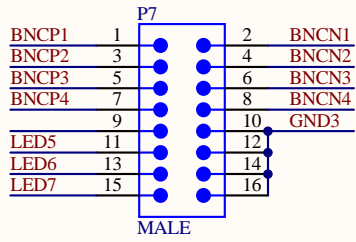

Socket

PN1

Flat ribbon
Newark
03F5923

PN2

Shrink tubing
Newark
37F6991

DB37M

Cable 1/male

Socket

DB37F

Cable 2/female

This fixes the layout error in V1 of the demodulator concentrator tester.

Title		
Cables for Demodulator Concentrator Tester V1		
Size	Number	Revision
A	D1200304	1
Date:	3/7/2012	Sheet 1 of 2
File:	C:\Users\...\CablesForV1.SchDoc	Drawn By: Paul Schwinberg

Cable 3/male

Cable 4/female

This fixes the layout error in V1 of the demodulator concentrator tester.

Title			Cables for Demodulator Concentrator Tester V1		
Size	Number	Revision			
A	D1200304	1			
Date:	3/7/2012	Sheet 2 of 2			
File:	C:\Users\...\CablesForV1B.SchDoc	Drawn By:		Paul Schwinberg	