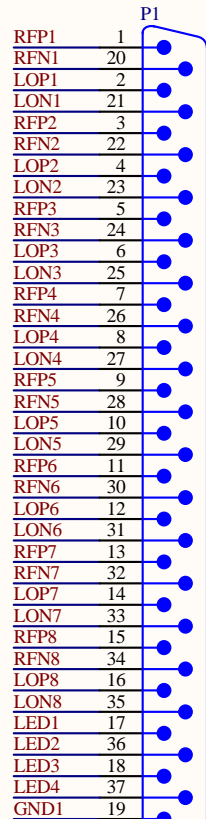

Socket

PN1

Flat ribbon
Newark
03F5923

PN2

Shrink tubing
Newark
37F6991

DB37M

Cable 1/male

Socket

DB37F

Cable 2/female

This fixes the layout error in V1 of the demodulator concentrator tester.

Title		
Cables for Demodulator Concentrator Tester V1		
Size	Number	Revision
A	D1200304	1
Date:	3/7/2012	Sheet 1 of 2
File:	C:\Users\...\CablesForV1.SchDoc	Drawn By: Paul Schwinberg

Cable 3/male

Cable 4/female

This fixes the layout error in V1 of the demodulator concentrator tester.

Title			Cables for Demodulator Concentrator Tester V1		
Size	Number	Revision			
A	D1200304	1			
Date:	3/7/2012	Sheet 2 of 2			
File:	C:\Users\...\CablesForV1B.SchDoc	Drawn By:		Paul Schwinberg	