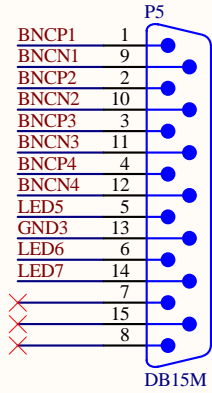

Socket

PN1

Flat ribbon
Newark
03F5923

PN2

Shrink tubing
Newark
37F6991

DB37M

Cable 1/male

Socket

DB37F

Cable 2/female

This fixes the layout error in V1 of the demodulator concentrator tester.

Title		
Cables for Demodulator Concentrator Tester V1		
Size	Number	Revision
A	D1200304	1
Date:	3/7/2012	Sheet 1 of 2
File:	C:\Users\...\CablesForV1.SchDoc	Drawn By: Paul Schwinberg

Cable 3/male

Cable 4/female

This fixes the layout error in V1 of the demodulator concentrator tester.

Title			Cables for Demodulator Concentrator Tester V1		
Size	Number	Revision			
A	D1200304	1			
Date:	3/7/2012	Sheet 2 of 2			
File:	C:\Users\...\CablesForV1B.SchDoc	Drawn By:		Paul Schwinberg	