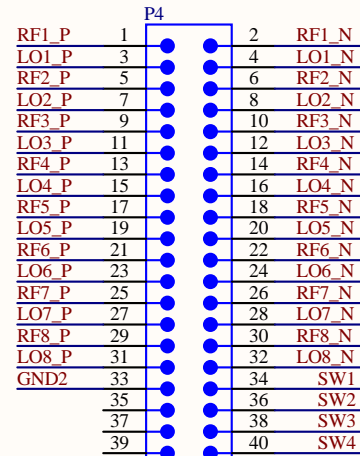

Socket

PN1

Flat ribbon
Newark
03F5923

PN2

Shrink tubing
Newark
37F6991

DB37M

Cable 1/male

Socket

DB37F

Cable 2/female

This fixes the layout error in V1 of the demodulator concentrator tester.

Title		
Cables for Demodulator Concentrator Tester V1		
Size	Number	Revision
A	D1200304	1
Date:	3/7/2012	Sheet 1 of 2
File:	C:\Users\...\CablesForV1.SchDoc	Drawn By: Paul Schwinberg

Cable 3/male

Cable 4/female

This fixes the layout error in V1 of the demodulator concentrator tester.

Title			Cables for Demodulator Concentrator Tester V1		
Size	Number	Revision			
A	D1200304	1			
Date:	3/7/2012	Sheet 2 of 2			
File:	C:\Users\...\CablesForV1B.SchDoc	Drawn By:		Paul Schwinberg	