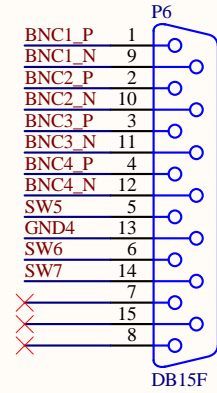

Socket

PN1

Flat ribbon
Newark
03F5923

PN2

Shrink tubing
Newark
37F6991

DB37M

Cable 1/male

Socket

DB37F

Cable 2/female

This fixes the layout error in V1 of the demodulator concentrator tester.

Title		
Cables for Demodulator Concentrator Tester V1		
Size	Number	Revision
A	D1200304	1
Date:	3/7/2012	Sheet 1 of 2
File:	C:\Users\...\CablesForV1.SchDoc	Drawn By: Paul Schwinberg

Cable 3/male

Cable 4/female

This fixes the layout error in V1 of the demodulator concentrator tester.

Title			Cables for Demodulator Concentrator Tester V1		
Size	Number	Revision			
A	D1200304	1			
Date:	3/7/2012	Sheet 2 of 2			
File:	C:\Users\...\CablesForV1B.SchDoc	Drawn By:		Paul Schwinberg	