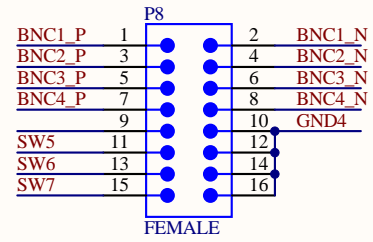

DB37F

Cable 2/female

This fixes the layout error in V1 of the demodulator concentrator tester.

Title		
Cables for Demodulator Concentrator Tester V1		
Size	Number	Revision
A	D1200304	1
Date:	3/7/2012	Sheet 1 of 2
File:	C:\Users\...\CablesForV1.SchDoc	Drawn By: Paul Schwinberg

Cable 3/male

Cable 4/female

This fixes the layout error in V1 of the demodulator concentrator tester.

Title			Cables for Demodulator Concentrator Tester V1		
Size	Number	Revision			
A	D1200304	1			
Date:	3/7/2012	Sheet 2 of 2			
File:	C:\Users\...\CablesForV1B.SchDoc	Drawn By:		Paul Schwinberg	