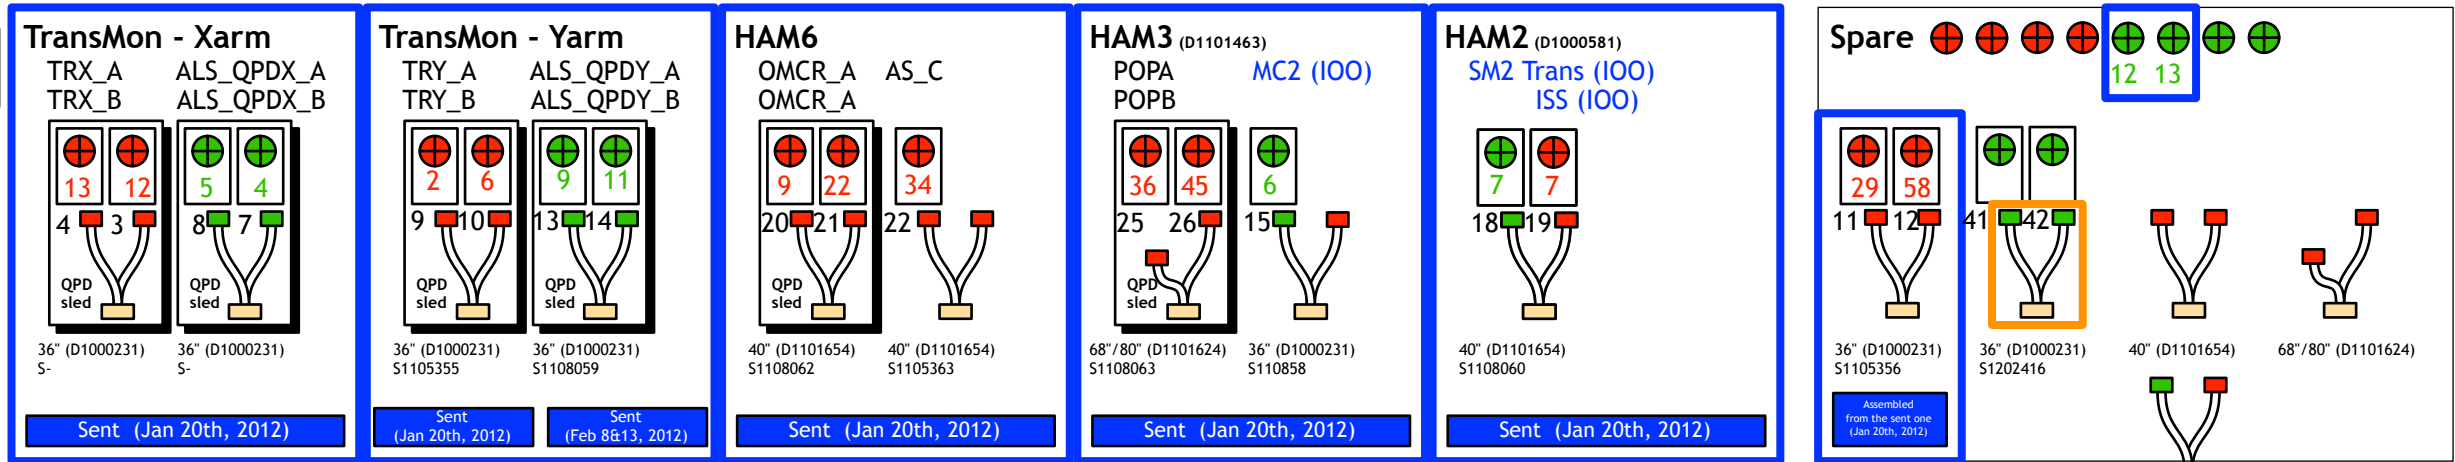

I1

H1

L1

- Fully assembled & sent to the sites
 - Assembled&Cleaned cable
 - To be cleaned
- All of the cables are in hand

E1101174 QPD Status (July 30, 2012)
 K. Arai