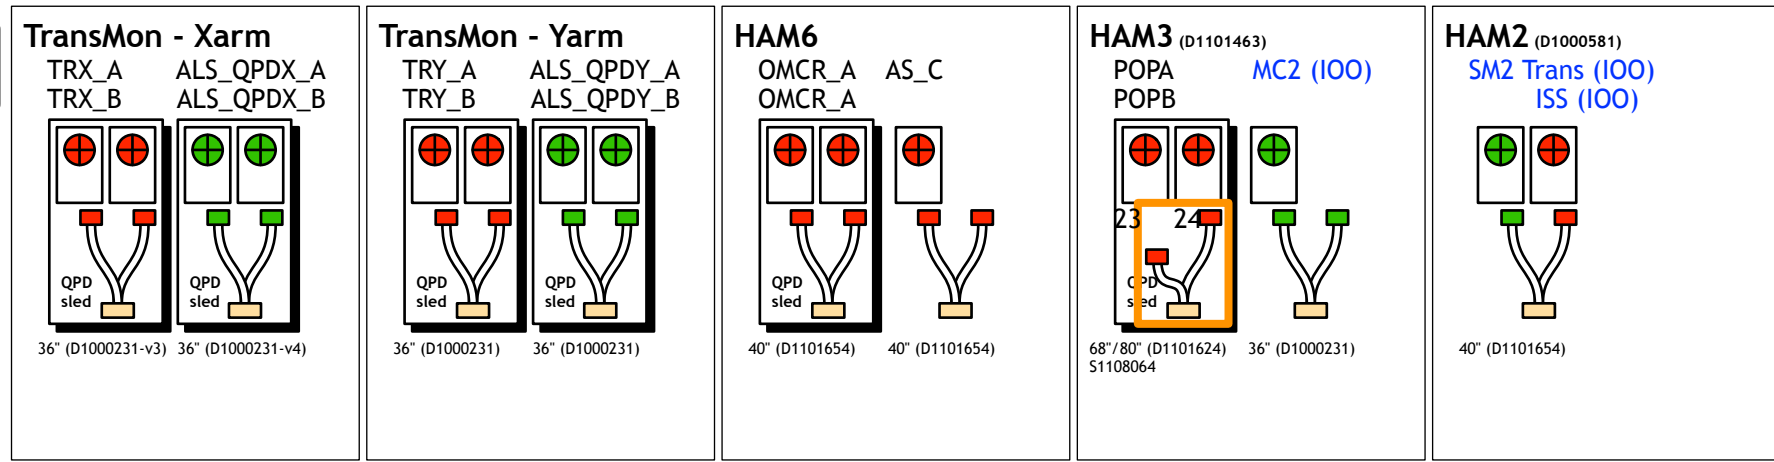

I1

H1

L1

- Fully assembled & sent to the sites
 - Assembled&Cleaned cable
 - To be cleaned
- All of the cables are in hand

E1101174 QPD Status (July 30, 2012)
 K. Arai