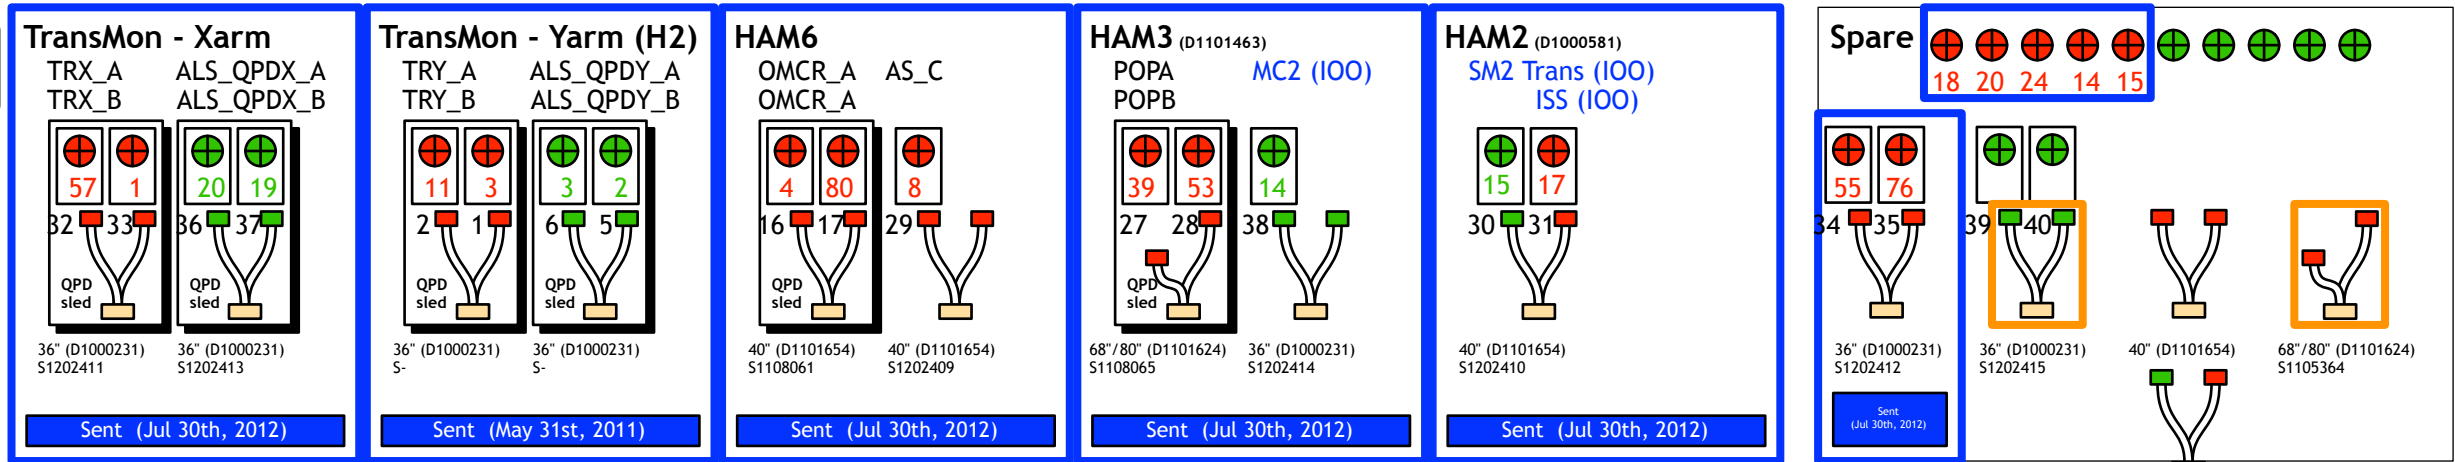

I1

H1

L1

- Fully assembled & sent to the sites
 - Assembled&Cleaned cable
 - To be cleaned
- All of the cables are in hand

E1101174 QPD Status (July 30, 2012)
 K. Arai