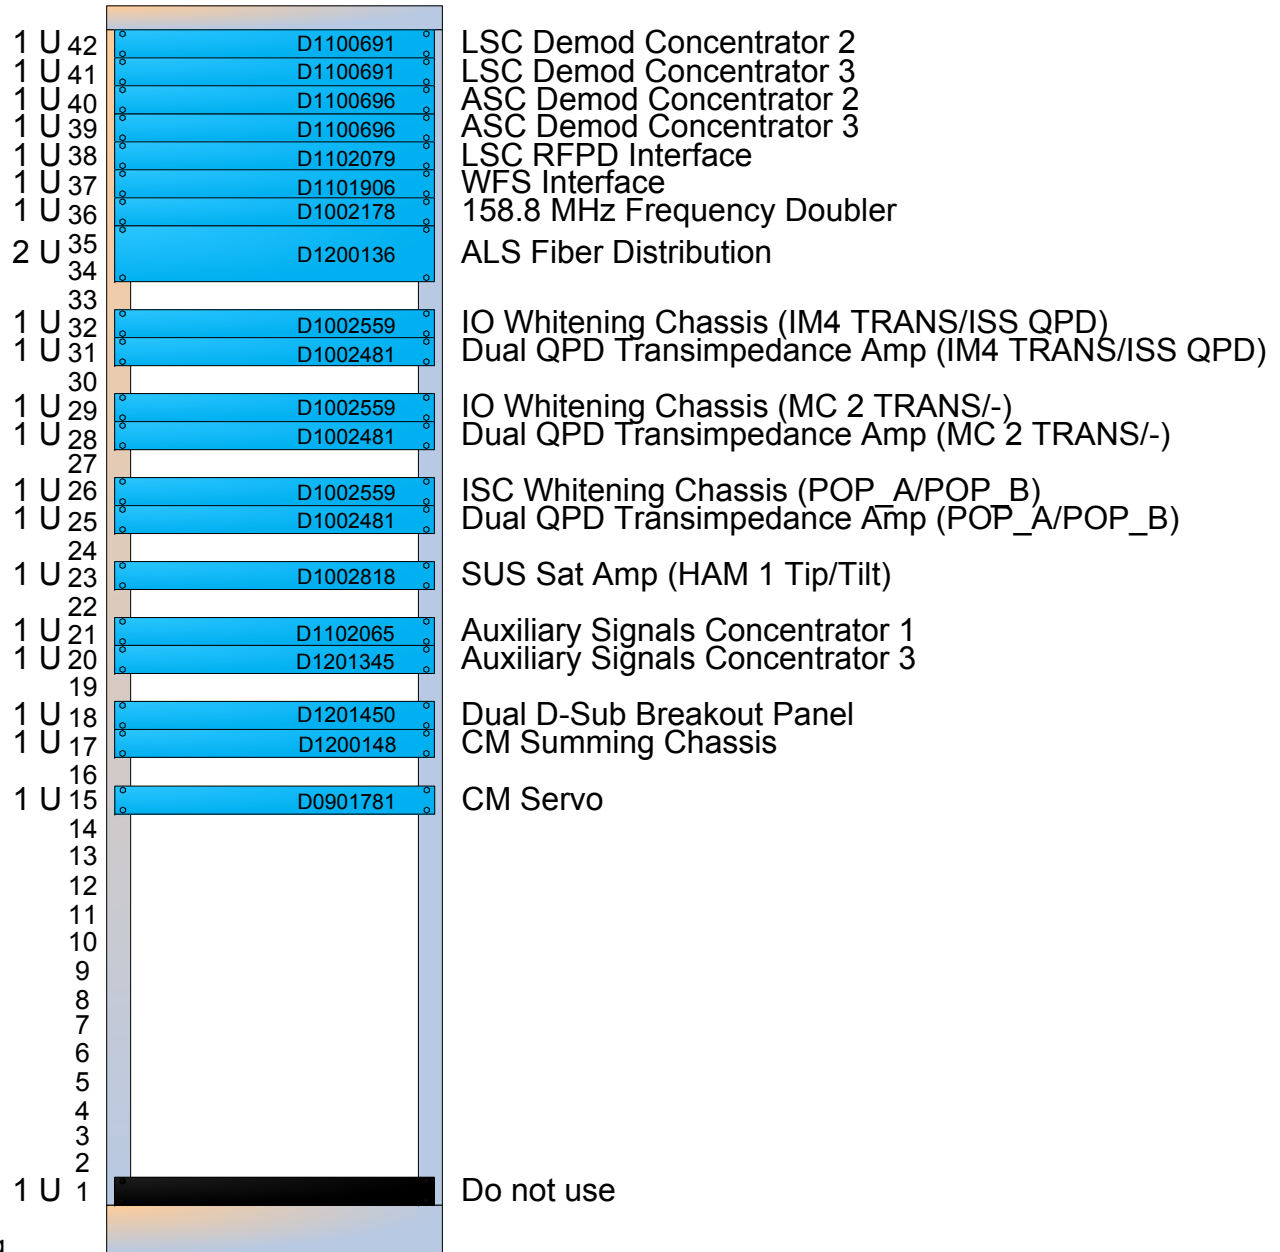

ISC R4

Serves HAM 1 and HAM 3

42 U

Color Key

- 1 U Installed
- 1 U Ready for installation
- 1 U Built but not fully tested
- 1 U Still being built
- 1 U Not even started building
- 1 U TBD

Status as of 31 October, 2014

LIGO-D1101904-v9