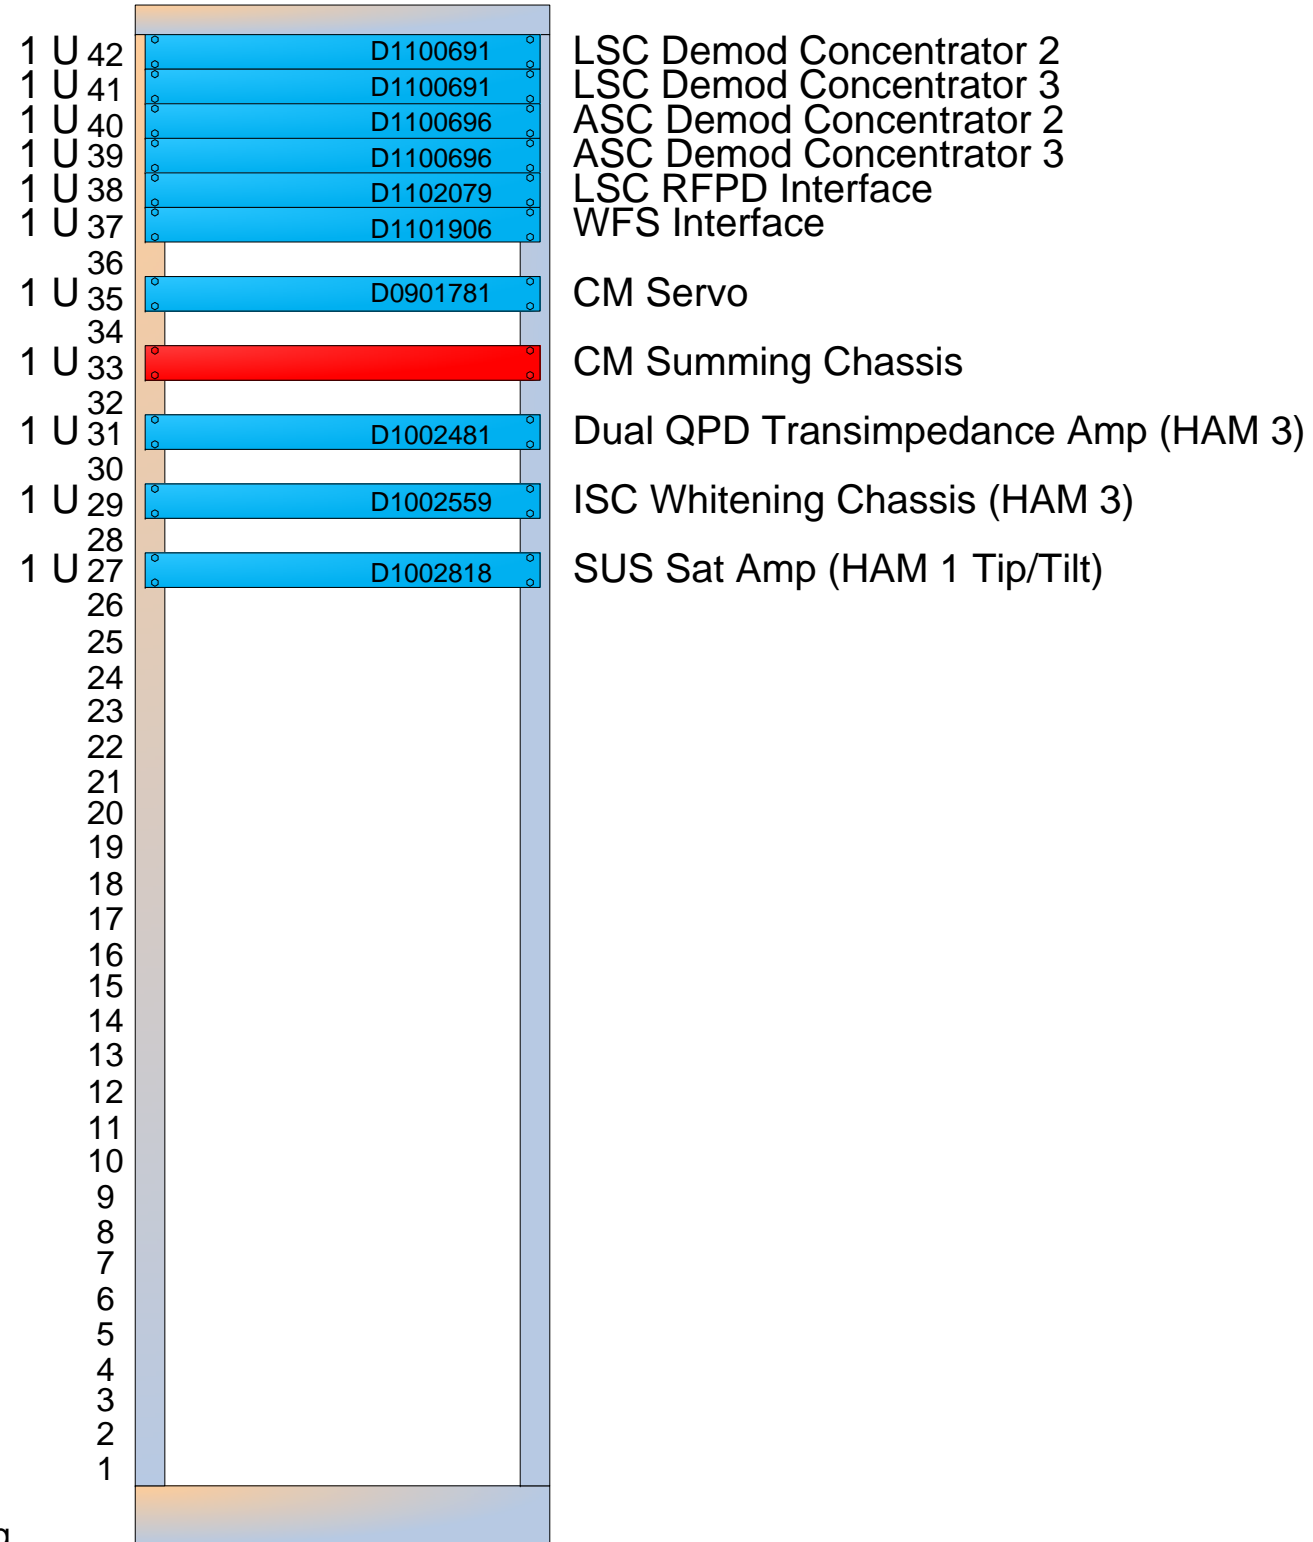

# ISC R4

Serves HAM 1 and HAM 3

42 U

## Color Key

- 1 U  Installed
- 1 U  Ready for installation
- 1 U  Built but not fully tested
- 1 U  Still being built
- 1 U  Not even started building
- 1 U  TBD

LLO Status as of 11 June, 2012

LIGO-D1101904-v5