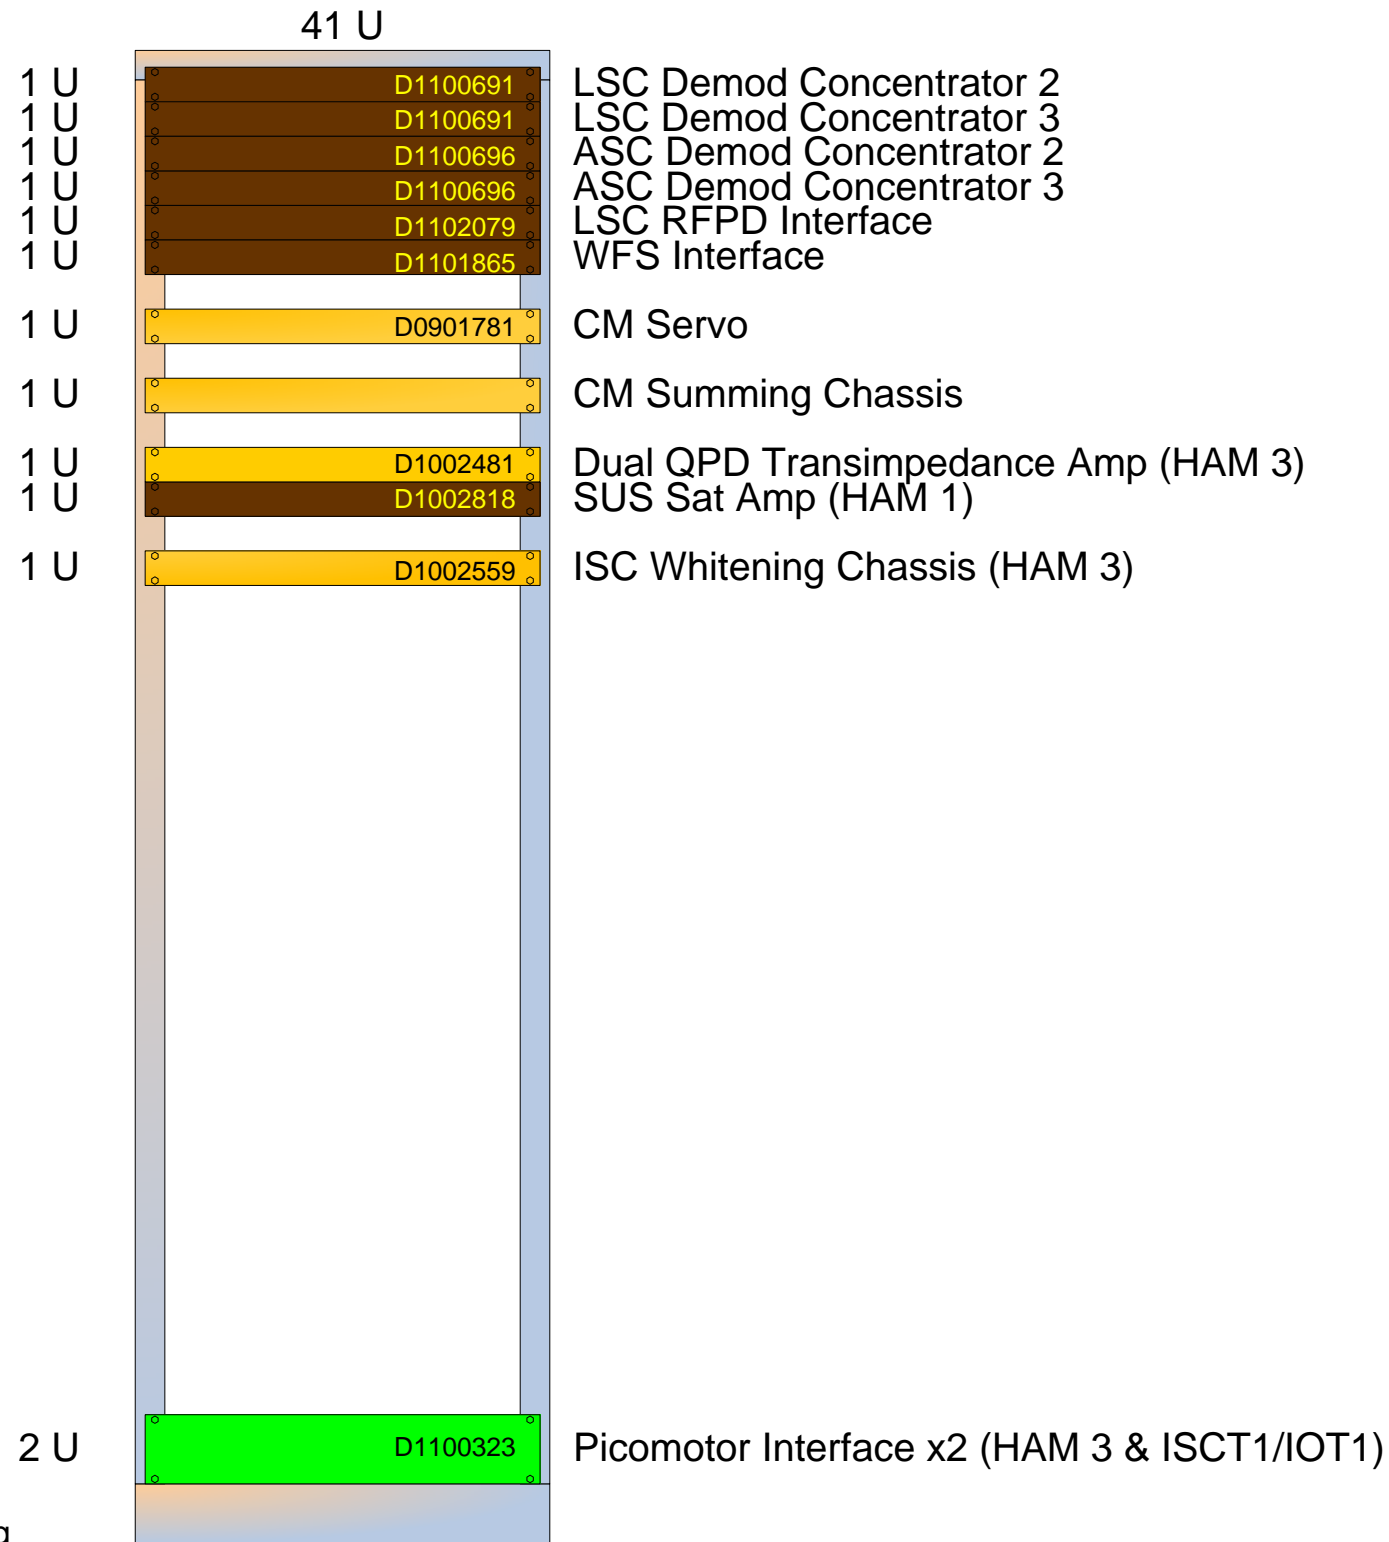

ISC R4

ISC HAM 1 and HAM 3 Rack R4 Layout

Color Key

- 1 U Installed
- 1 U Ready for installation
- 1 U Built but not fully tested
- 1 U Still being built
- 1 U Not even started building
- 1 U TBD

Status as of 10 November 2011

LIGO-D1101904-v2