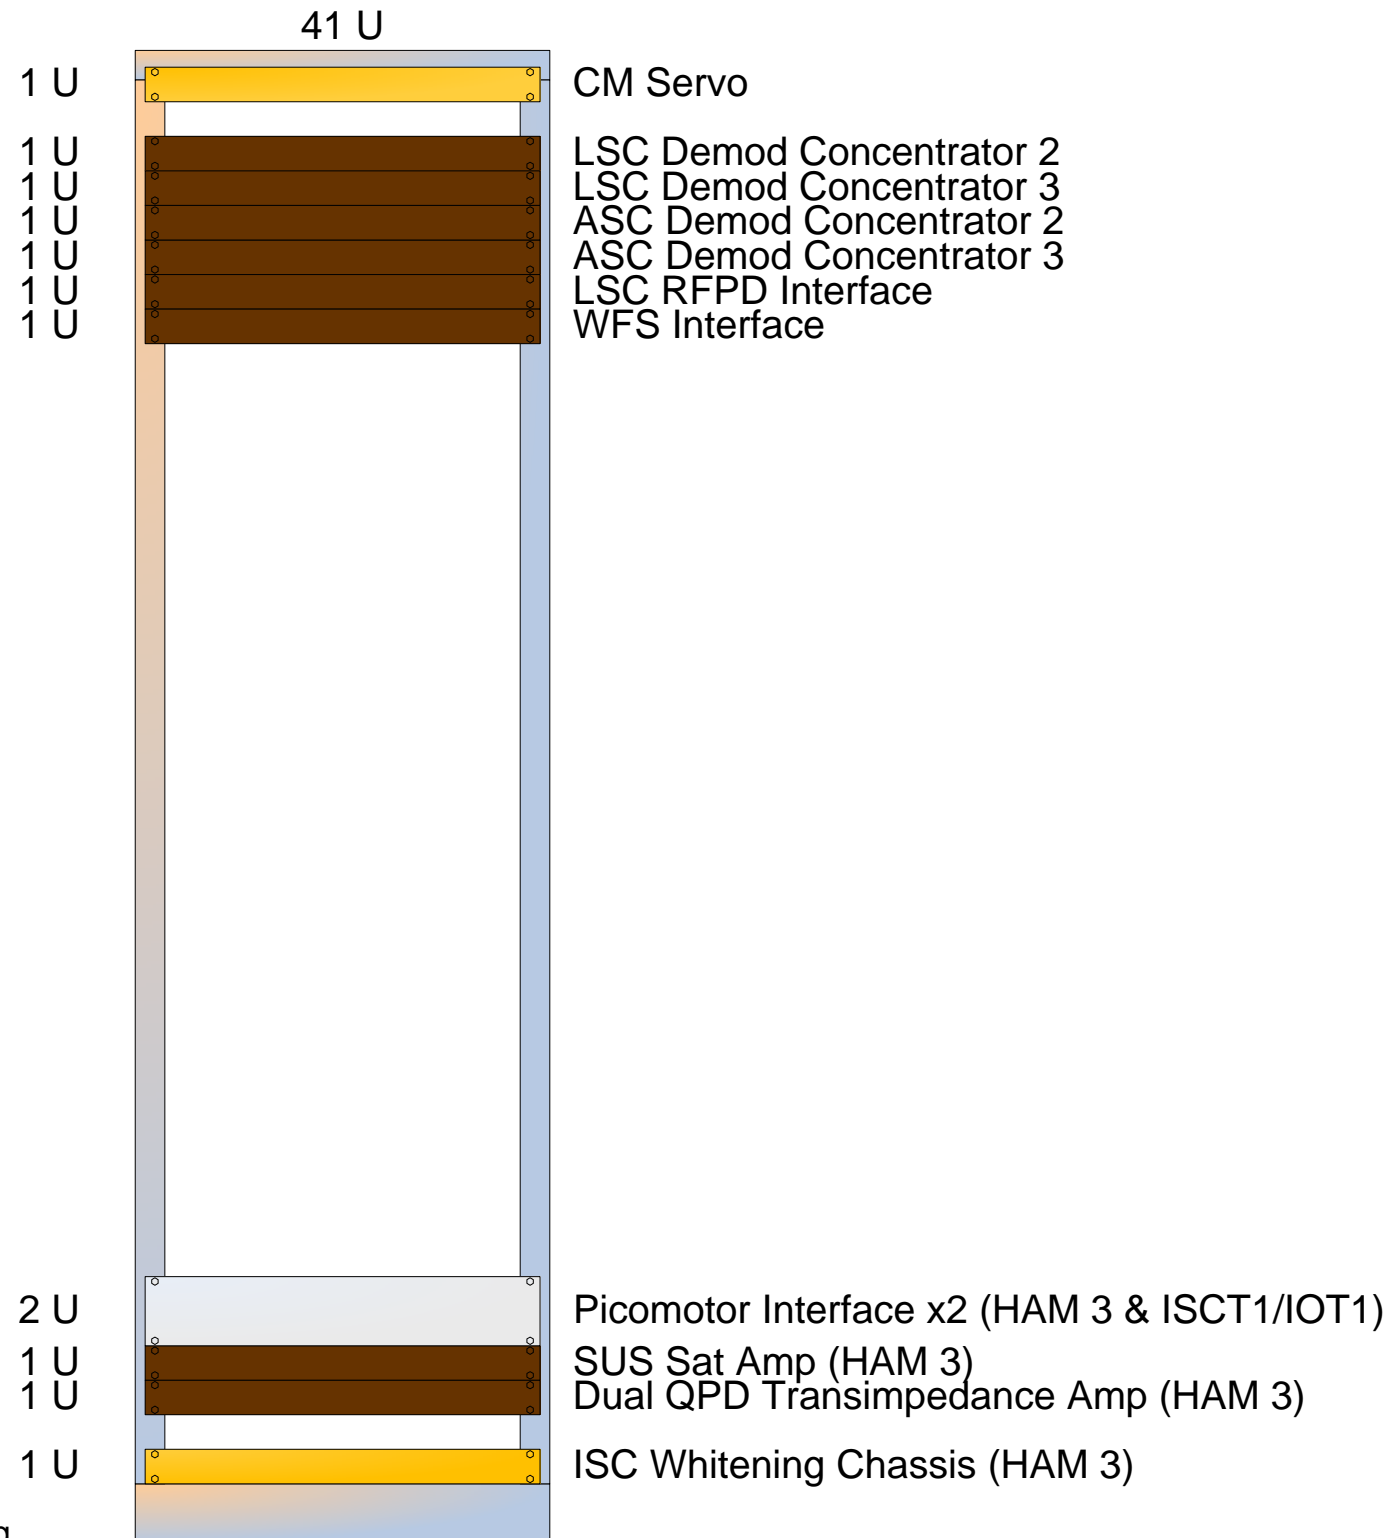

ISC R4

ISC HAM 1 and HAM 3 Rack R4 Layout

Color Key

- 1 U Installed
- 1 U Ready for installation
- 1 U Built but not fully tested
- 1 U Still being built
- 1 U Not even started building
- 1 U TBD

Status as of 5 October 2011

LIGO-D1101904-v1