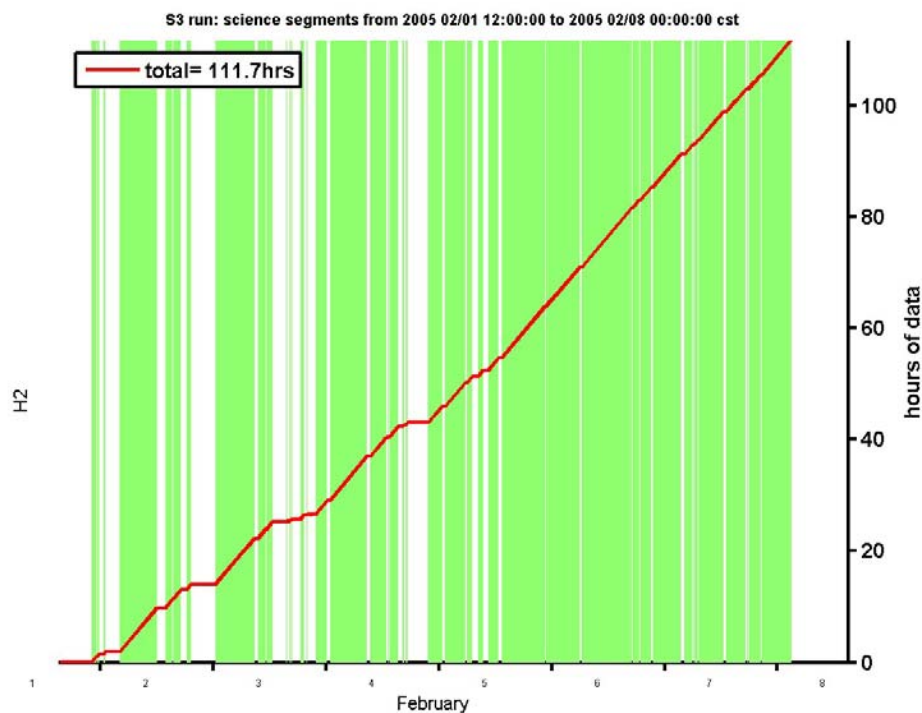

LHO E12 stats

Fred Raab

H1 science mode duty

73.2% Science Duty
(segments > 300s) from
2/4/2005 04:53:20 (end of
commissioning work) to
end of E12

H2 science mode duty

84.0% Science Duty
(segments > 300s) from
2/4/2005 04:53:20 (end of
commissioning work) to
end of E12

Range Histograms (SenseMon trends)