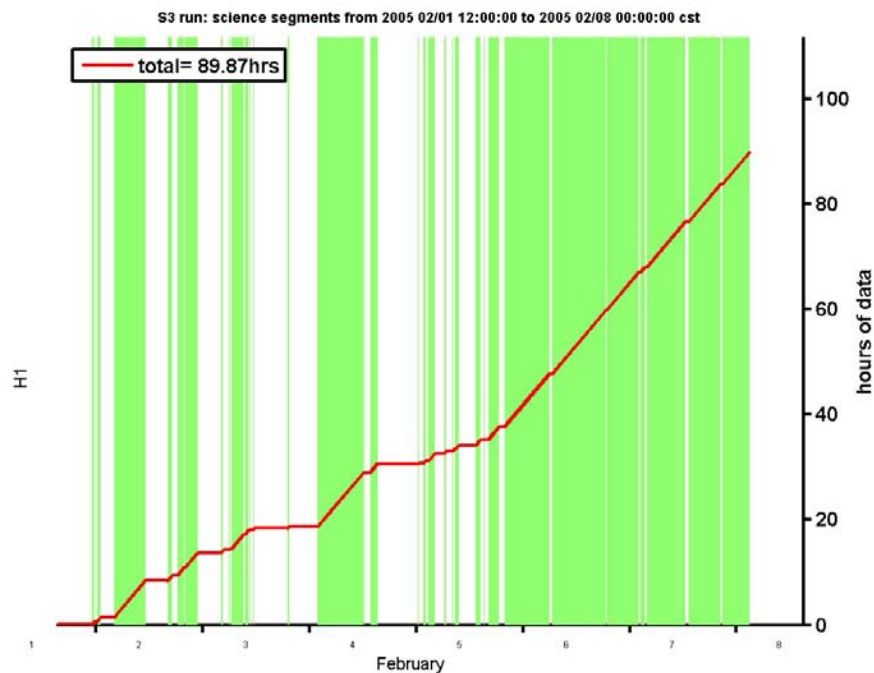

LHO E12 stats

Fred Raab

H1 science mode duty

73.2% Science Duty
(segments > 300s) from
2/4/2005 04:53:20 (end of
commissioning work) to
end of E12

H2 science mode duty

84.0% Science Duty
(segments > 300s) from
2/4/2005 04:53:20 (end of
commissioning work) to
end of E12

Range Histograms (SenseMon trends)