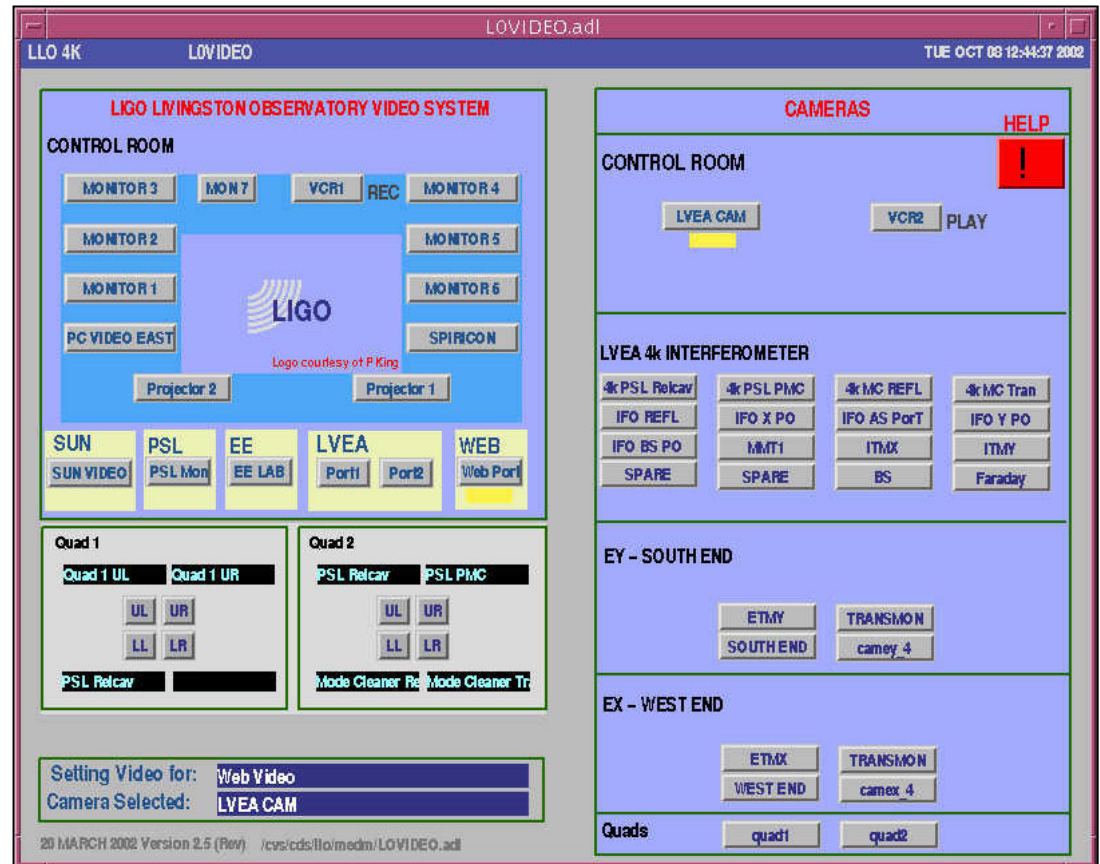

WEB – EPICS INTERFACES AT LIGO

CHETHAN PARAMESWARIAH, DAVE BARKER

LIGO HANFORD OBSERVATORY

LIGO LIVINGSTON OBSERVATORY, LOUISIANA

CALTECH

MIT

NSF

1. EPICS – MEDM VIDEO SYSTEM AT LLO

- Existing MEDM Screen
- Epics database loaded on a mv162 processor.
- State code for control and routing of cameras to monitor.
- Hardware – RS 232 controlled video switch.
- secure internal CDS – Control and Data Systems network.

Need for interface

- monitoring LLO systems from external sites / homes.
- easy to use and accessible interface
- web – 1st choice.
- secure

WEB - EPICS INTERFACE

Multiple levels:

- Apache server web page access configuration.
- Run web page as specific user than user - nobody.
- Epics security and control of access through medm screen by operators.

2. NETWORK MONITORING

Web page interface of Network Monitoring tool for a LDAS Network - Not part of control room.

THE REVERSE: MONITORING EXTERNAL INFORMATION IN CONTROL ROOM

mv162 processor loaded with database