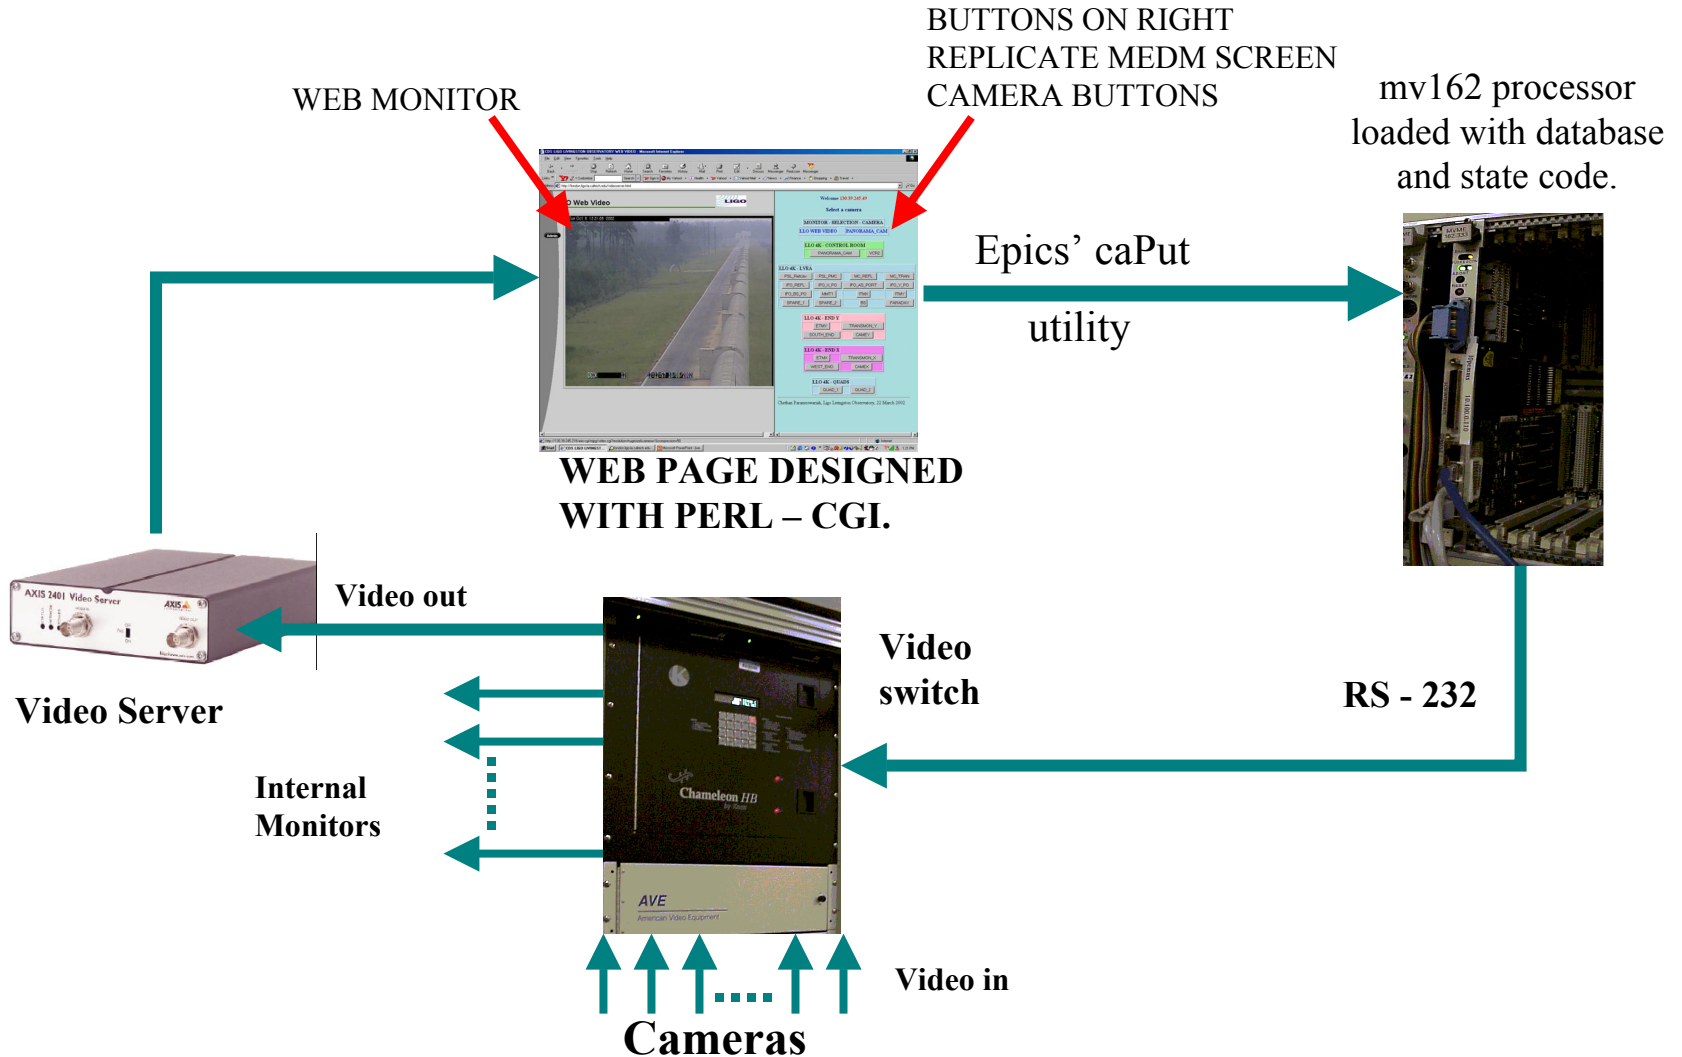

- Existing MEDM Screen
- Epics database loaded on a mv162 processor.
- State code for control and routing of cameras to monitor.
- Hardware – RS 232 controlled video switch.
- secure internal CDS – Control and Data Systems network.

Need for interface

- monitoring LLO systems from external sites / homes.
- easy to use and accessible interface
- web – 1st choice.
- secure

WEB - EPICS INTERFACE

Multiple levels:

- Apache server web page access configuration.
- Run web page as specific user than user - nobody.
- Epics security and control of access through medm screen by operators.

2. NETWORK MONITORING

Web page interface of Network Monitoring tool for a LDAS Network - Not part of control room.

THE REVERSE: MONITORING EXTERNAL INFORMATION IN CONTROL ROOM

mv162 processor loaded with database

Easycopy[®] software captures the desktop running the medm screen.

GIF IMAGE of MEDM SCREEN FOR LLO VACUUM SYSTEM

Shell script rotates the desktops containing medm screens

GOOD MONITORING TOOL - READ ONLY