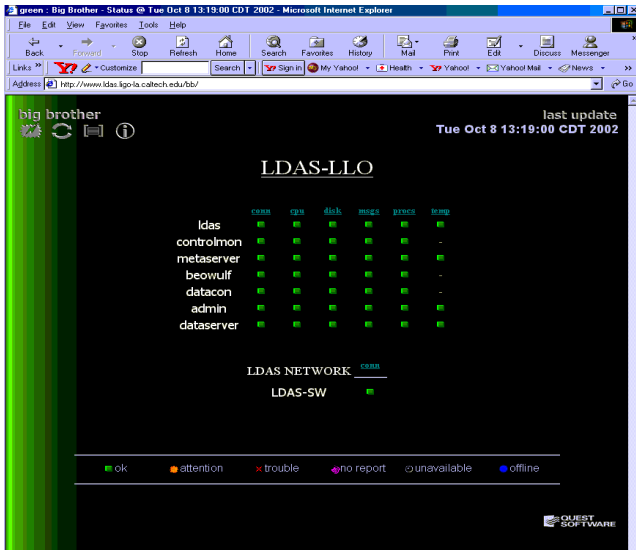

- Existing MEDM Screen
- Epics database loaded on a mv162 processor.
- State code for control and routing of cameras to monitor.
- Hardware – RS 232 controlled video switch.
- secure internal CDS – Control and Data Systems network.

Need for interface

- monitoring LLO systems from external sites / homes.
- easy to use and accessible interface
- web – 1st choice.
- secure

WEB - EPICS INTERFACE

Multiple levels:

- Apache server web page access configuration.
- Run web page as specific user than user - nobody.
- Epics security and control of access through medm screen by operators.

2. NETWORK MONITORING

Web page interface of Network Monitoring tool for a LDAS Network - Not part of control room.

THE REVERSE: MONITORING EXTERNAL INFORMATION IN CONTROL ROOM

mv162 processor loaded with database