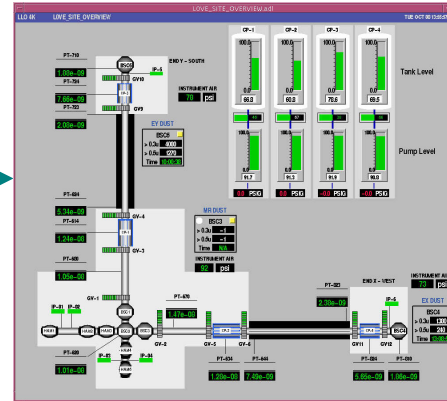

2. NETWORK MONITORING

Web page interface of Network Monitoring tool for a LDAS Network - Not part of control room.

THE REVERSE: MONITORING EXTERNAL INFORMATION IN CONTROL ROOM

mv162 processor loaded with database

Gnu's wget
Runs on CDS gateway - cron job

Html file

Perl parser and Epics' caPut utility

MEDM SCREEN ON CDS NETWORK in control room
EPICS WORKSHOP, Jefferson Lab, November 2002

3. MEDM SCREENS to WEB

MEDM SCREEN FOR LLO VACUUM SYSTEM

Easycopy[®] software captures the desktop running the medm screen.

GIF IMAGE of MEDM SCREEN FOR LLO VACUUM SYSTEM

Shell script rotates the desktops containing medm screens

GOOD MONITORING TOOL - READ ONLY