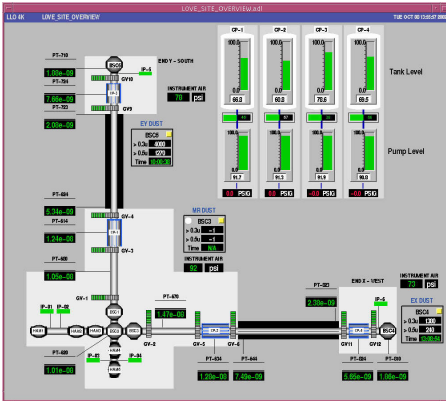

2. NETWORK MONITORING

Web page interface of Network Monitoring tool for a LDAS Network - Not part of control room.

THE REVERSE: MONITORING EXTERNAL INFORMATION IN CONTROL ROOM

mv162 processor loaded with database

Gnu's wget
Runs on CDS gateway - cron job

Html file

Perl parser and Epics' caPut utility

MEDM SCREEN ON CDS NETWORK in control room
EPICS WORKSHOP, Jefferson Lab, November 2002

3. MEDM SCREENS to WEB

MEDM SCREEN FOR LLO VACUUM SYSTEM

Easycopy[®] software captures the desktop running the medm screen.

GIF IMAGE of MEDM SCREEN FOR LLO VACUUM SYSTEM

Shell script rotates the desktops containing medm screens

GOOD MONITORING TOOL - READ ONLY