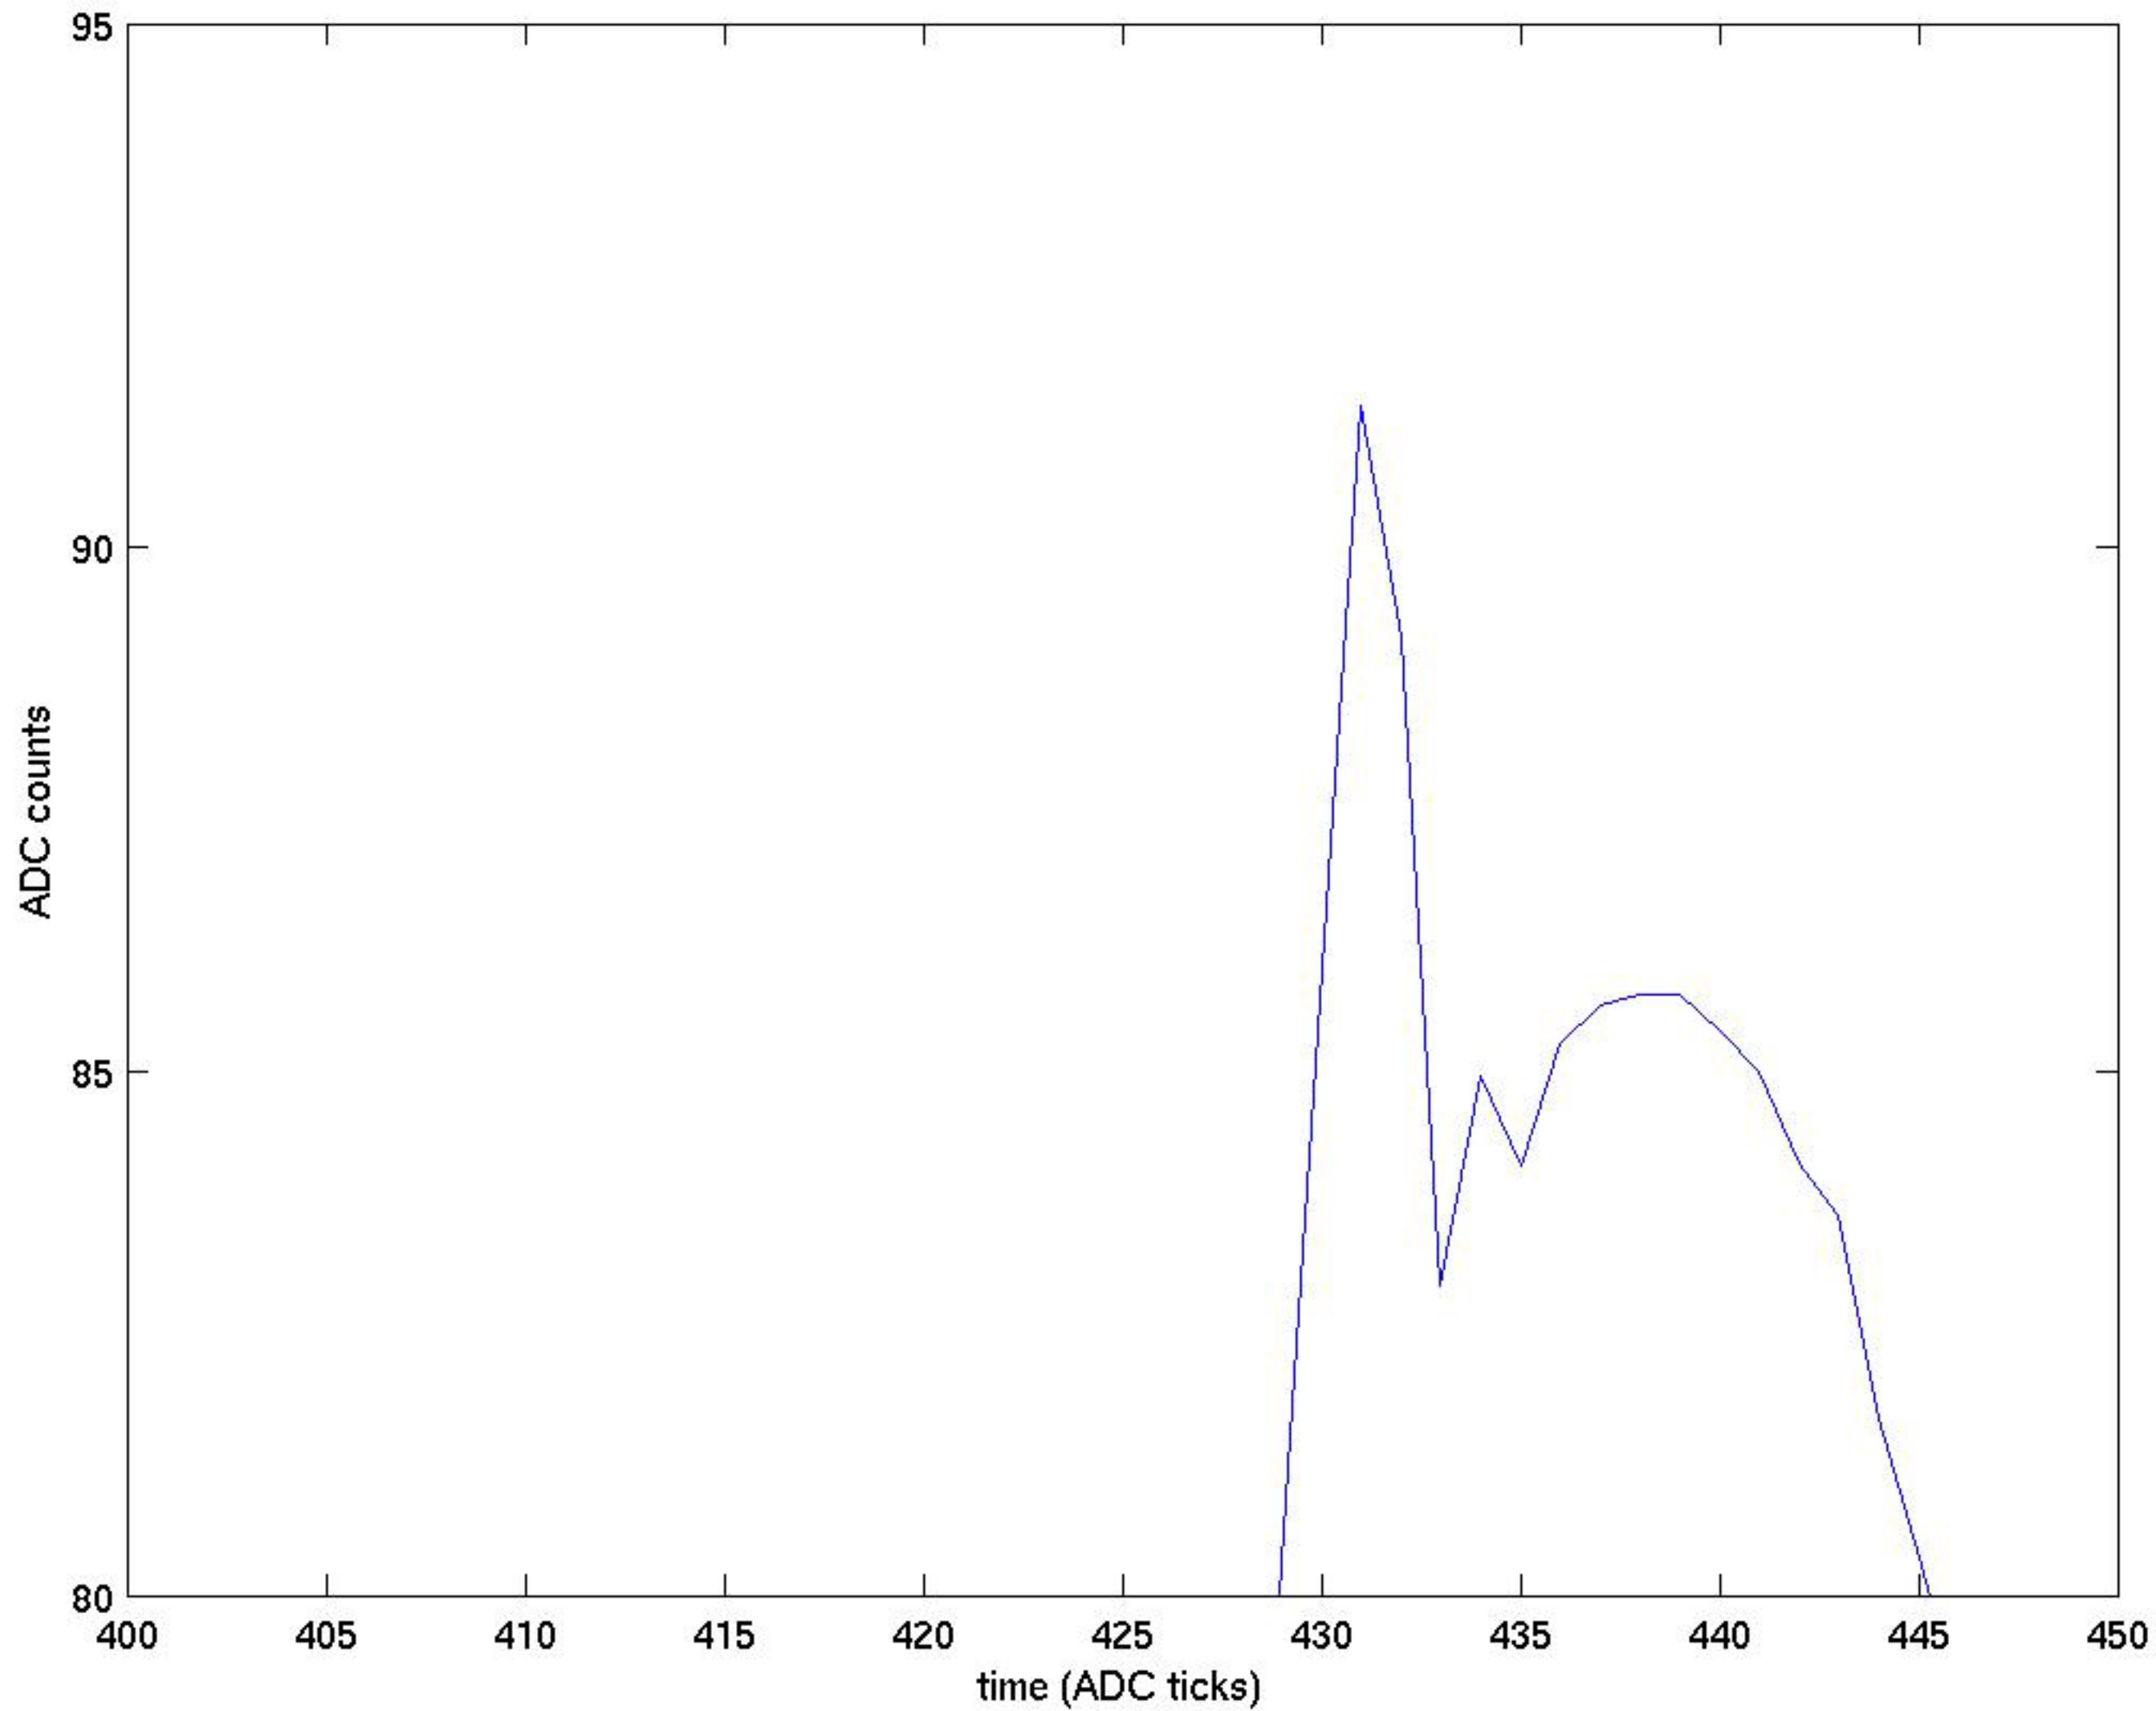

Time frequency plot, L1:PSL-ISS<sub>A</sub>CTM<sub>F</sub>, 693754800-693754928, T = 128 s

Time frequency plot, L1:LSC-AS<sub>Q</sub>, 693754800-693754928, T = 128 s

16 seconds of LLO PSL Ref Cav TRANSPD, GPS 693754800 sec

1/16 sec of LLO PSL Ref Cav TRANSPD, 1st glitch after GPS 693754800 sec

1/16 second of LLO AS<sub>Q</sub> data, during first glitch after GPS 693754800

3 msec of LLO AS<sub>Q</sub> data, during first glitch after GPS 693754800

16 seconds of LLO PSL PMC TRANSPD, GPS 693754800 sec

Time frequency plot, L1:PSL-FSS<sub>R</sub>FPDDC<sub>F</sub>, 693754800-693754928, T = 128 s