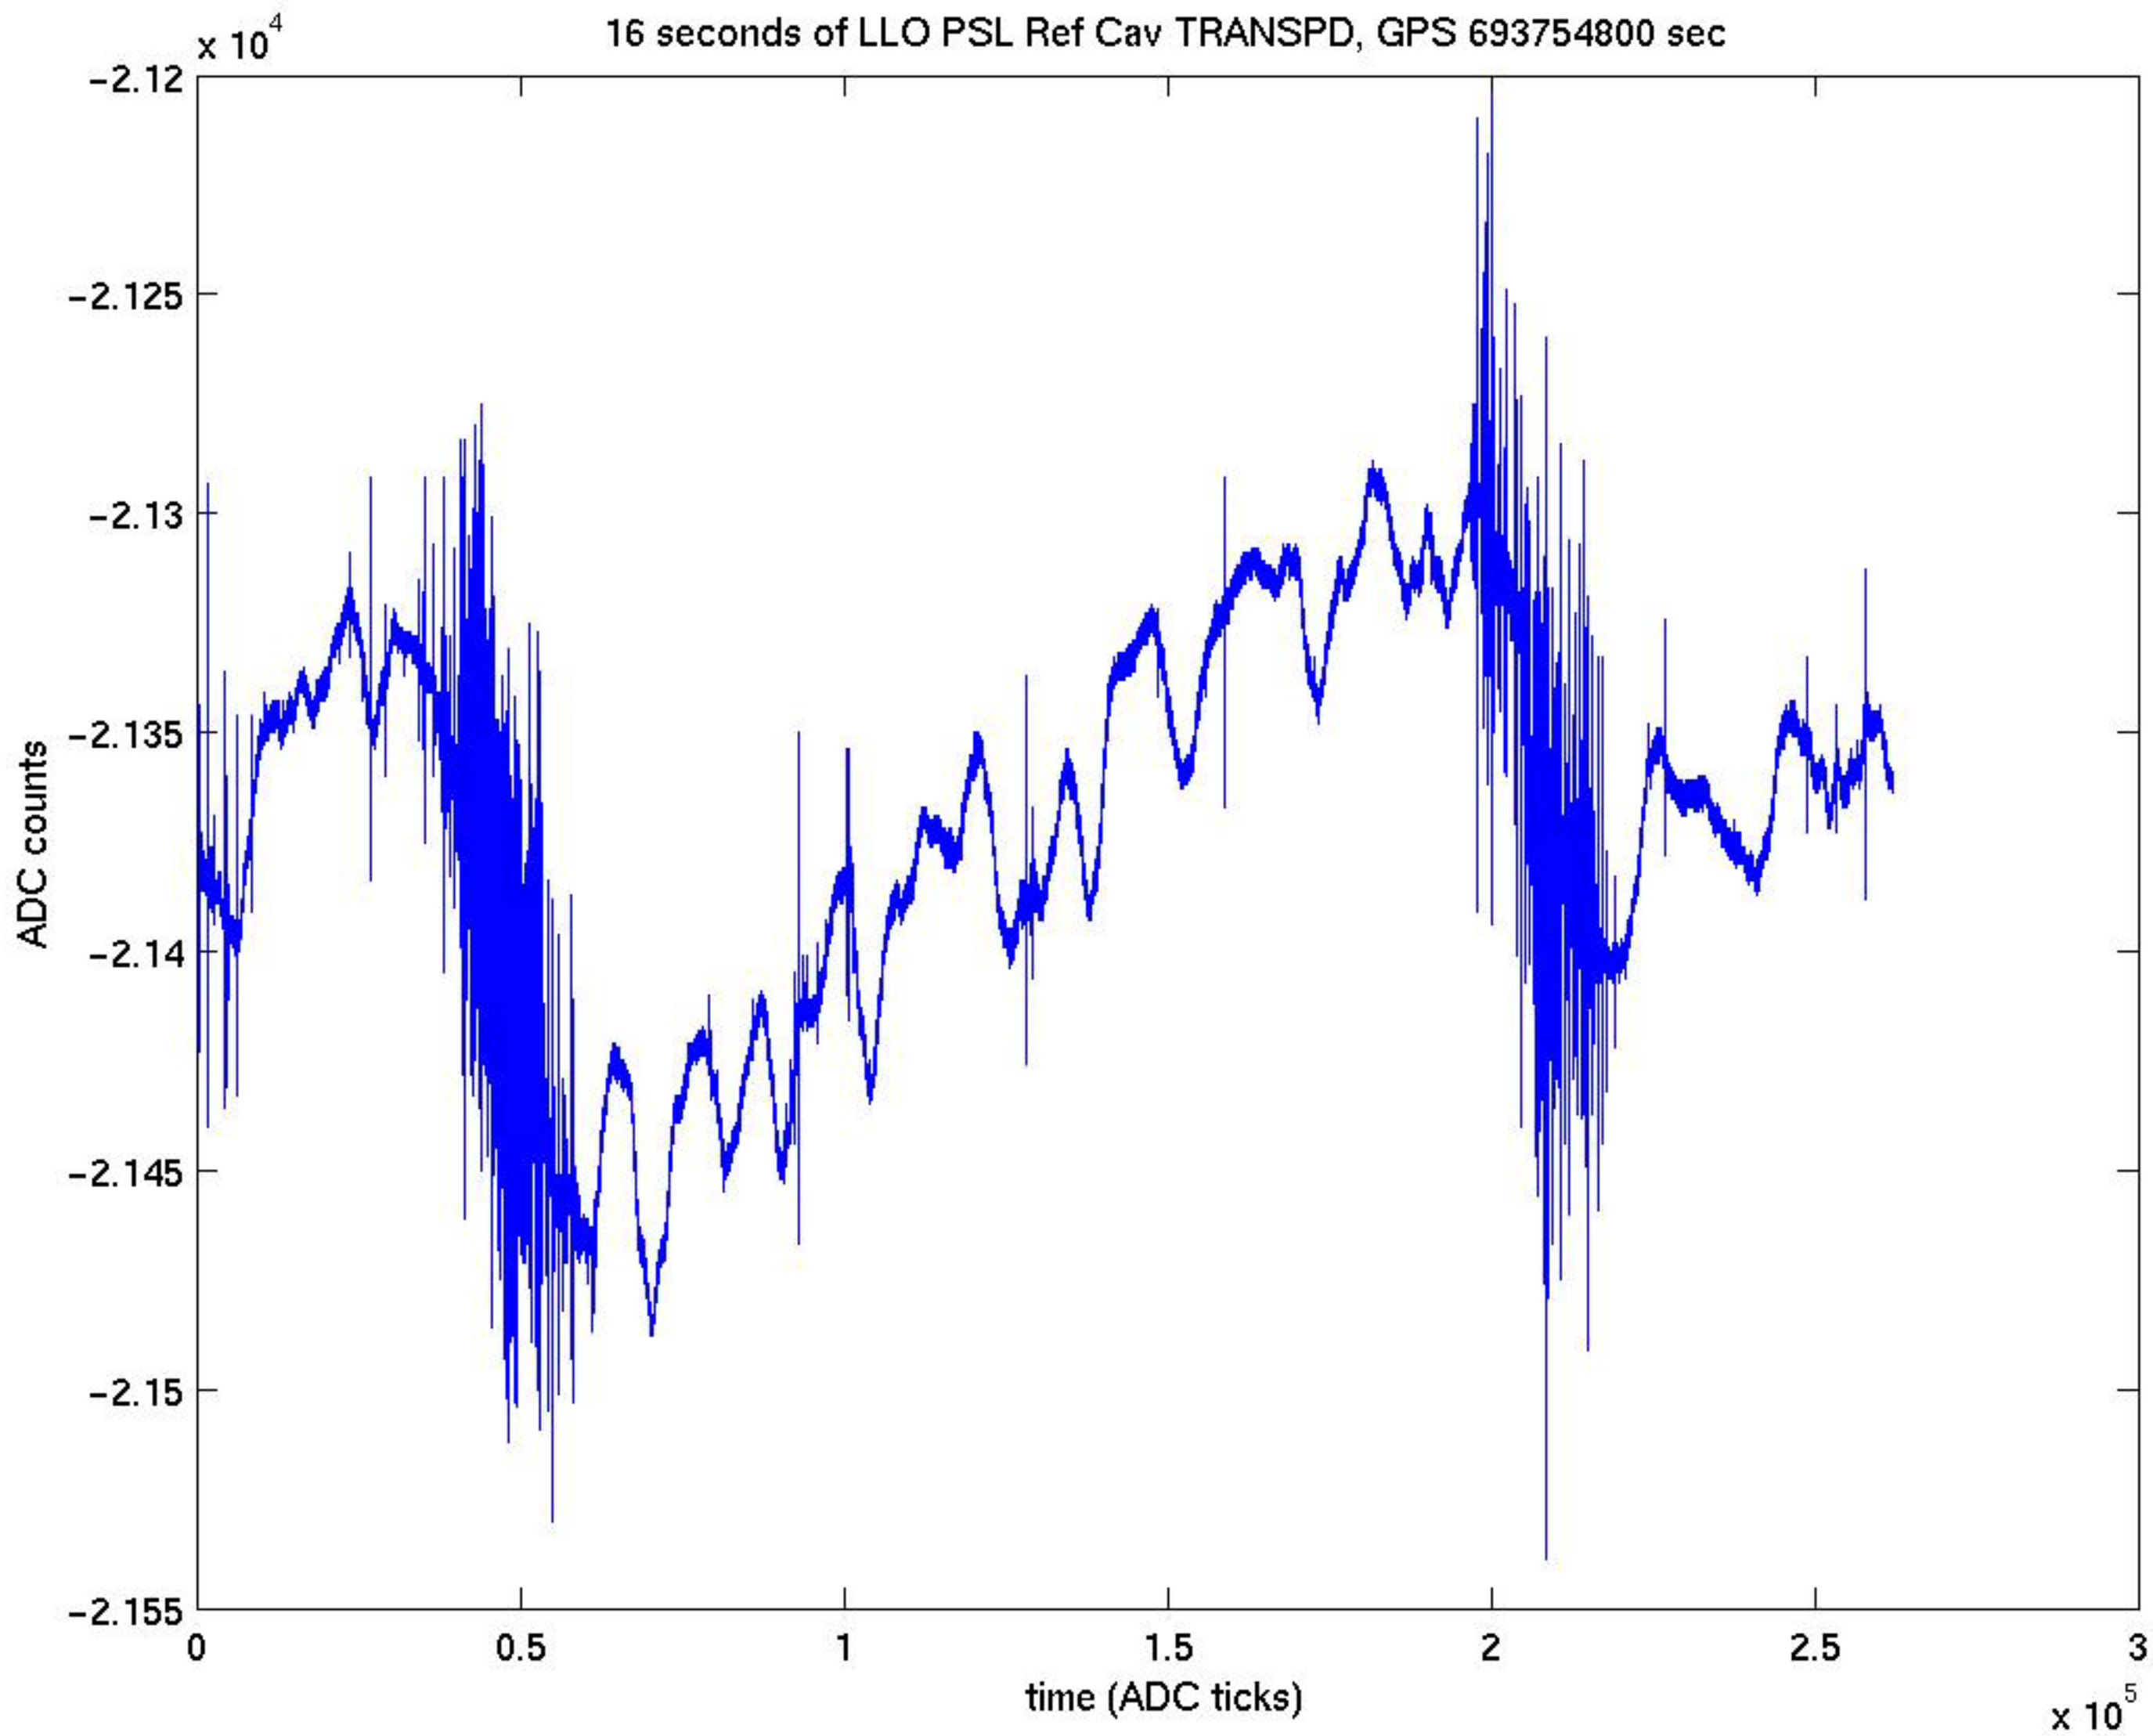

Time frequency plot, L1:PSL-ISS<sub>A</sub>CTM<sub>F</sub>, 693754800-693754928, T = 128 s

Time frequency plot, L1:LSC-AS<sub>Q</sub>, 693754800-693754928, T = 128 s

16 seconds of LLO PSL Ref Cav TRANSPD, GPS 693754800 sec

1/16 sec of LLO PSL Ref Cav TRANSPD, 1st glitch after GPS 693754800 sec

1/16 second of LLO AS<sub>Q</sub> data, during first glitch after GPS 693754800

3 msec of LLO AS<sub>Q</sub> data, during first glitch after GPS 693754800

16 seconds of LLO PSL PMC TRANSPD, GPS 693754800 sec

Time frequency plot, L1:PSL-FSS<sub>R</sub>FPDDC<sub>F</sub>, 693754800-693754928, T = 128 s