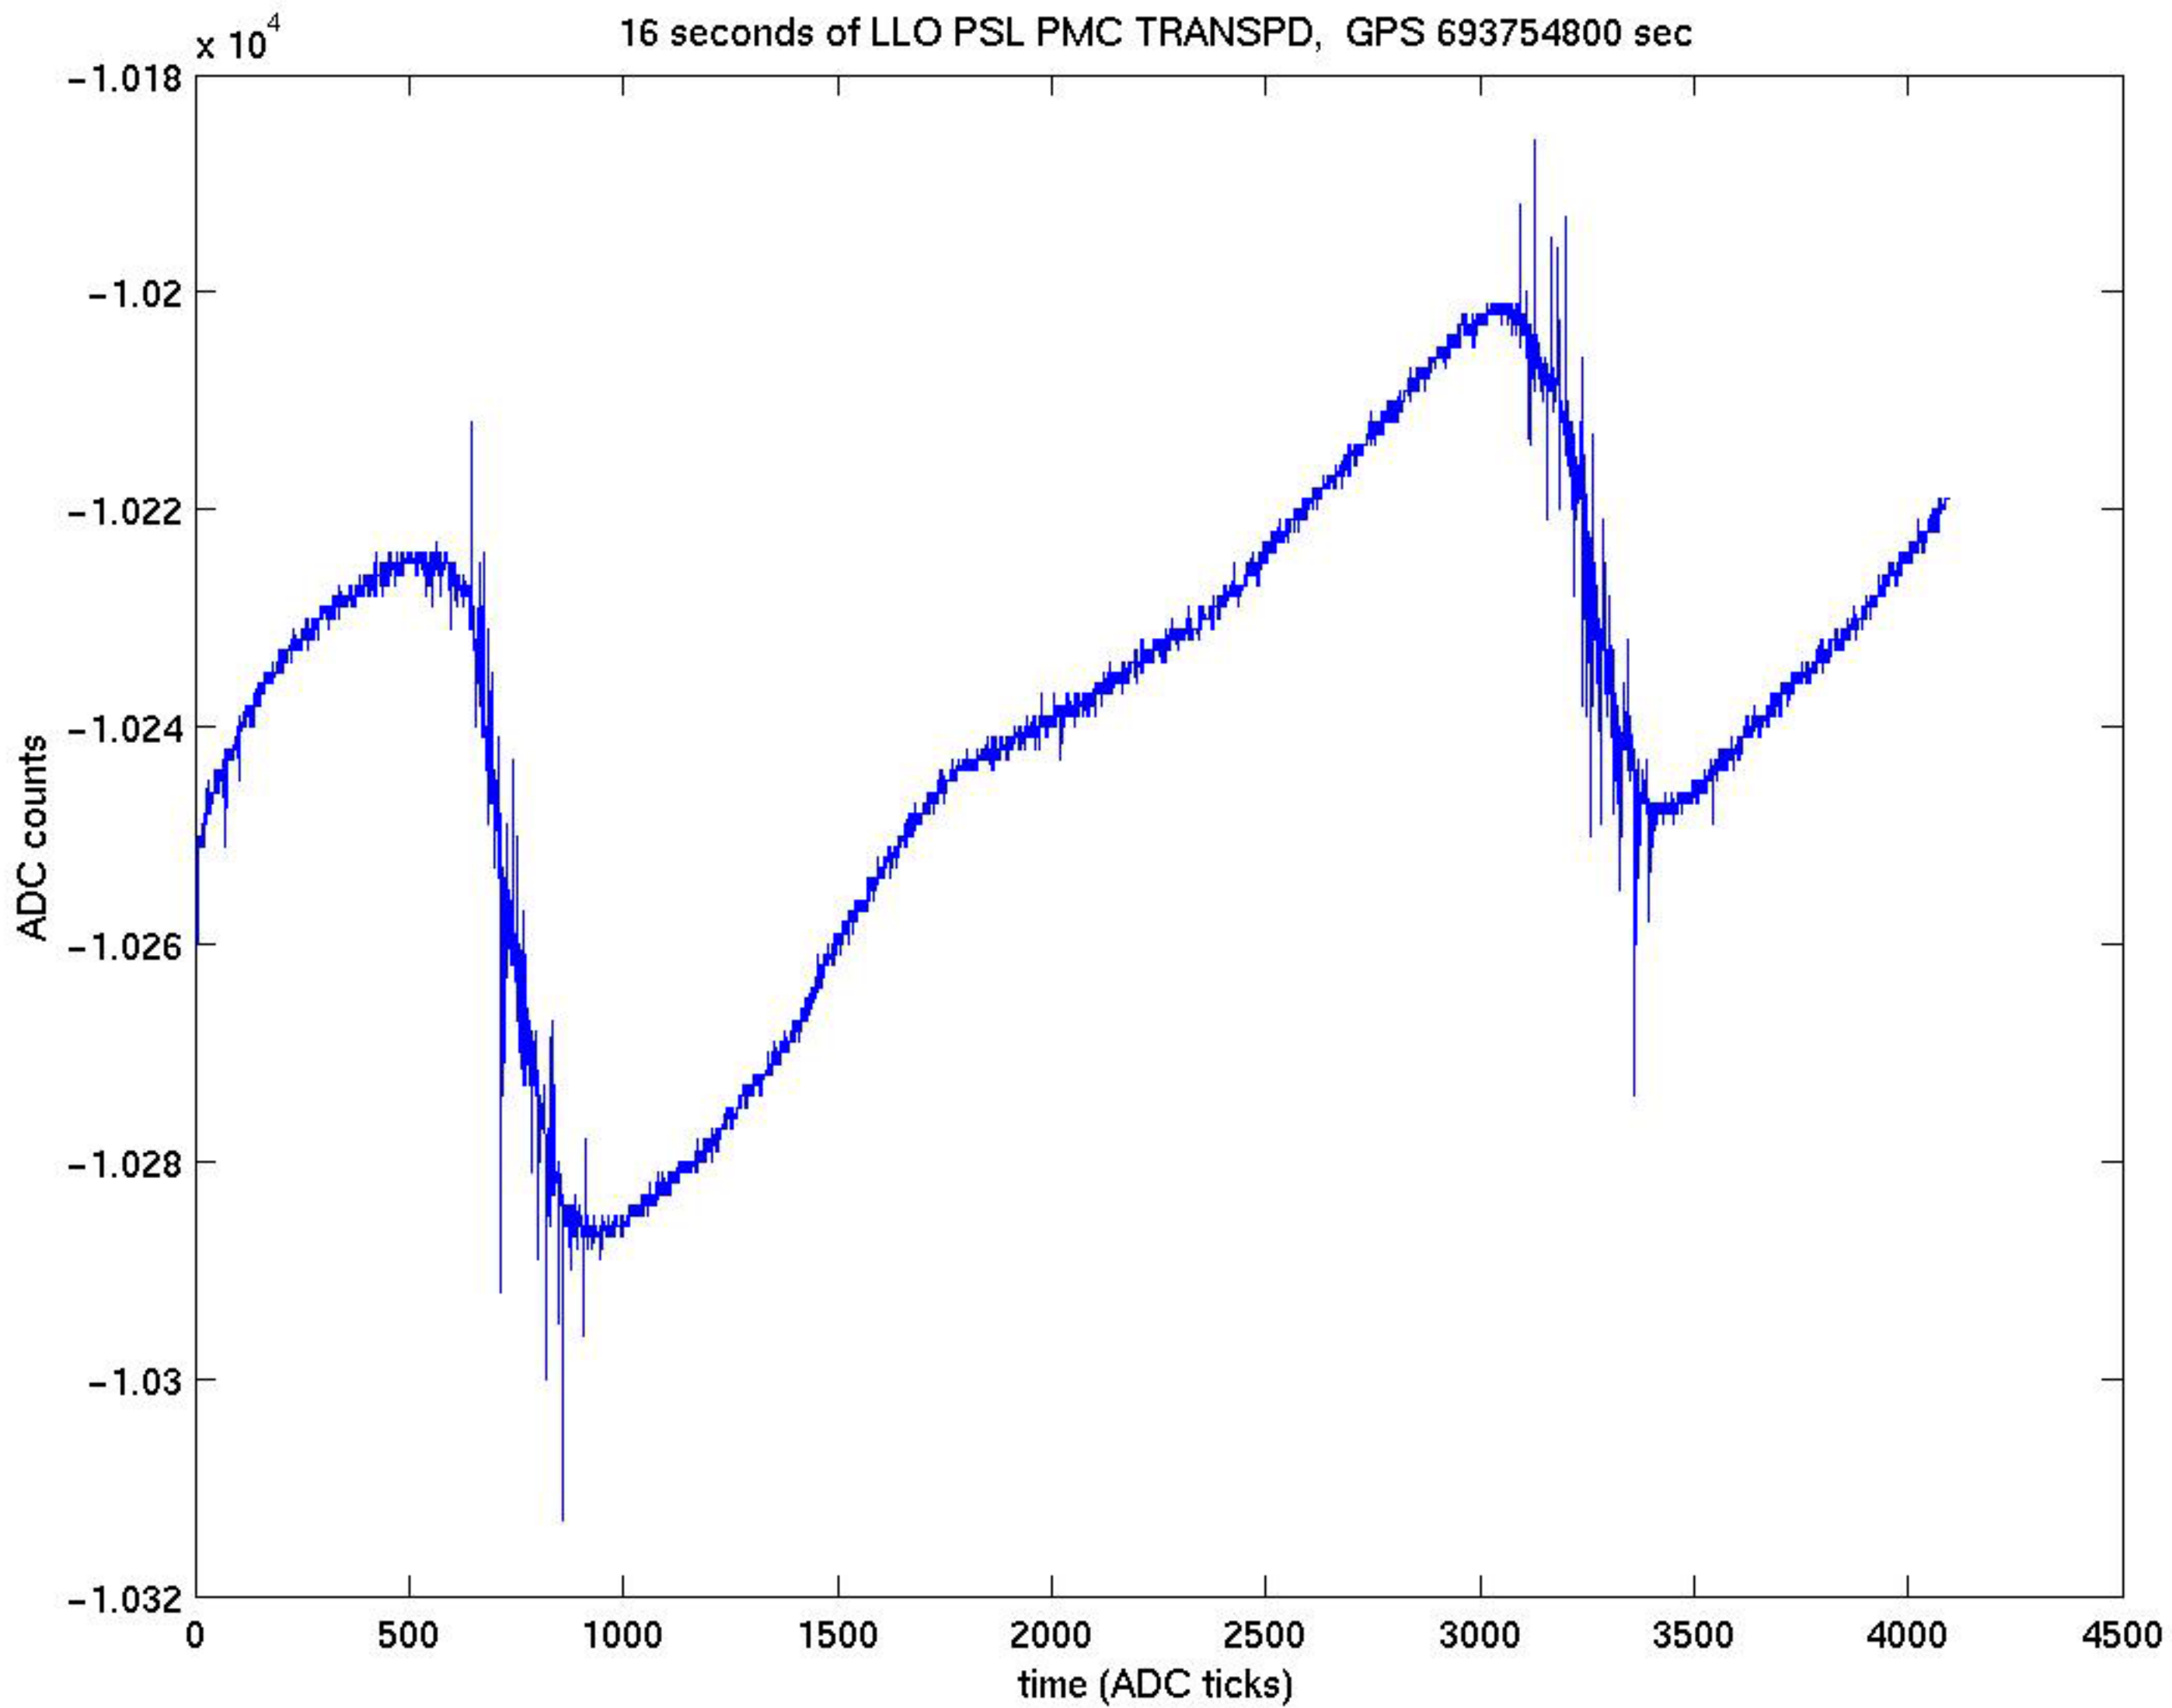

Time frequency plot, L1:PSL-ISS<sub>A</sub>CTM<sub>F</sub>, 693754800-693754928, T = 128 s

Time frequency plot, L1:LSC-AS<sub>Q</sub>, 693754800-693754928, T = 128 s

16 seconds of LLO PSL Ref Cav TRANSPD, GPS 693754800 sec

1/16 sec of LLO PSL Ref Cav TRANSPD, 1st glitch after GPS 693754800 sec

1/16 second of LLO AS<sub>Q</sub> data, during first glitch after GPS 693754800

3 msec of LLO AS<sub>Q</sub> data, during first glitch after GPS 693754800

16 seconds of LLO PSL PMC TRANSPD, GPS 693754800 sec

Time frequency plot, L1:PSL-FSS<sub>R</sub>FPDDC<sub>F</sub>, 693754800-693754928, T = 128 s