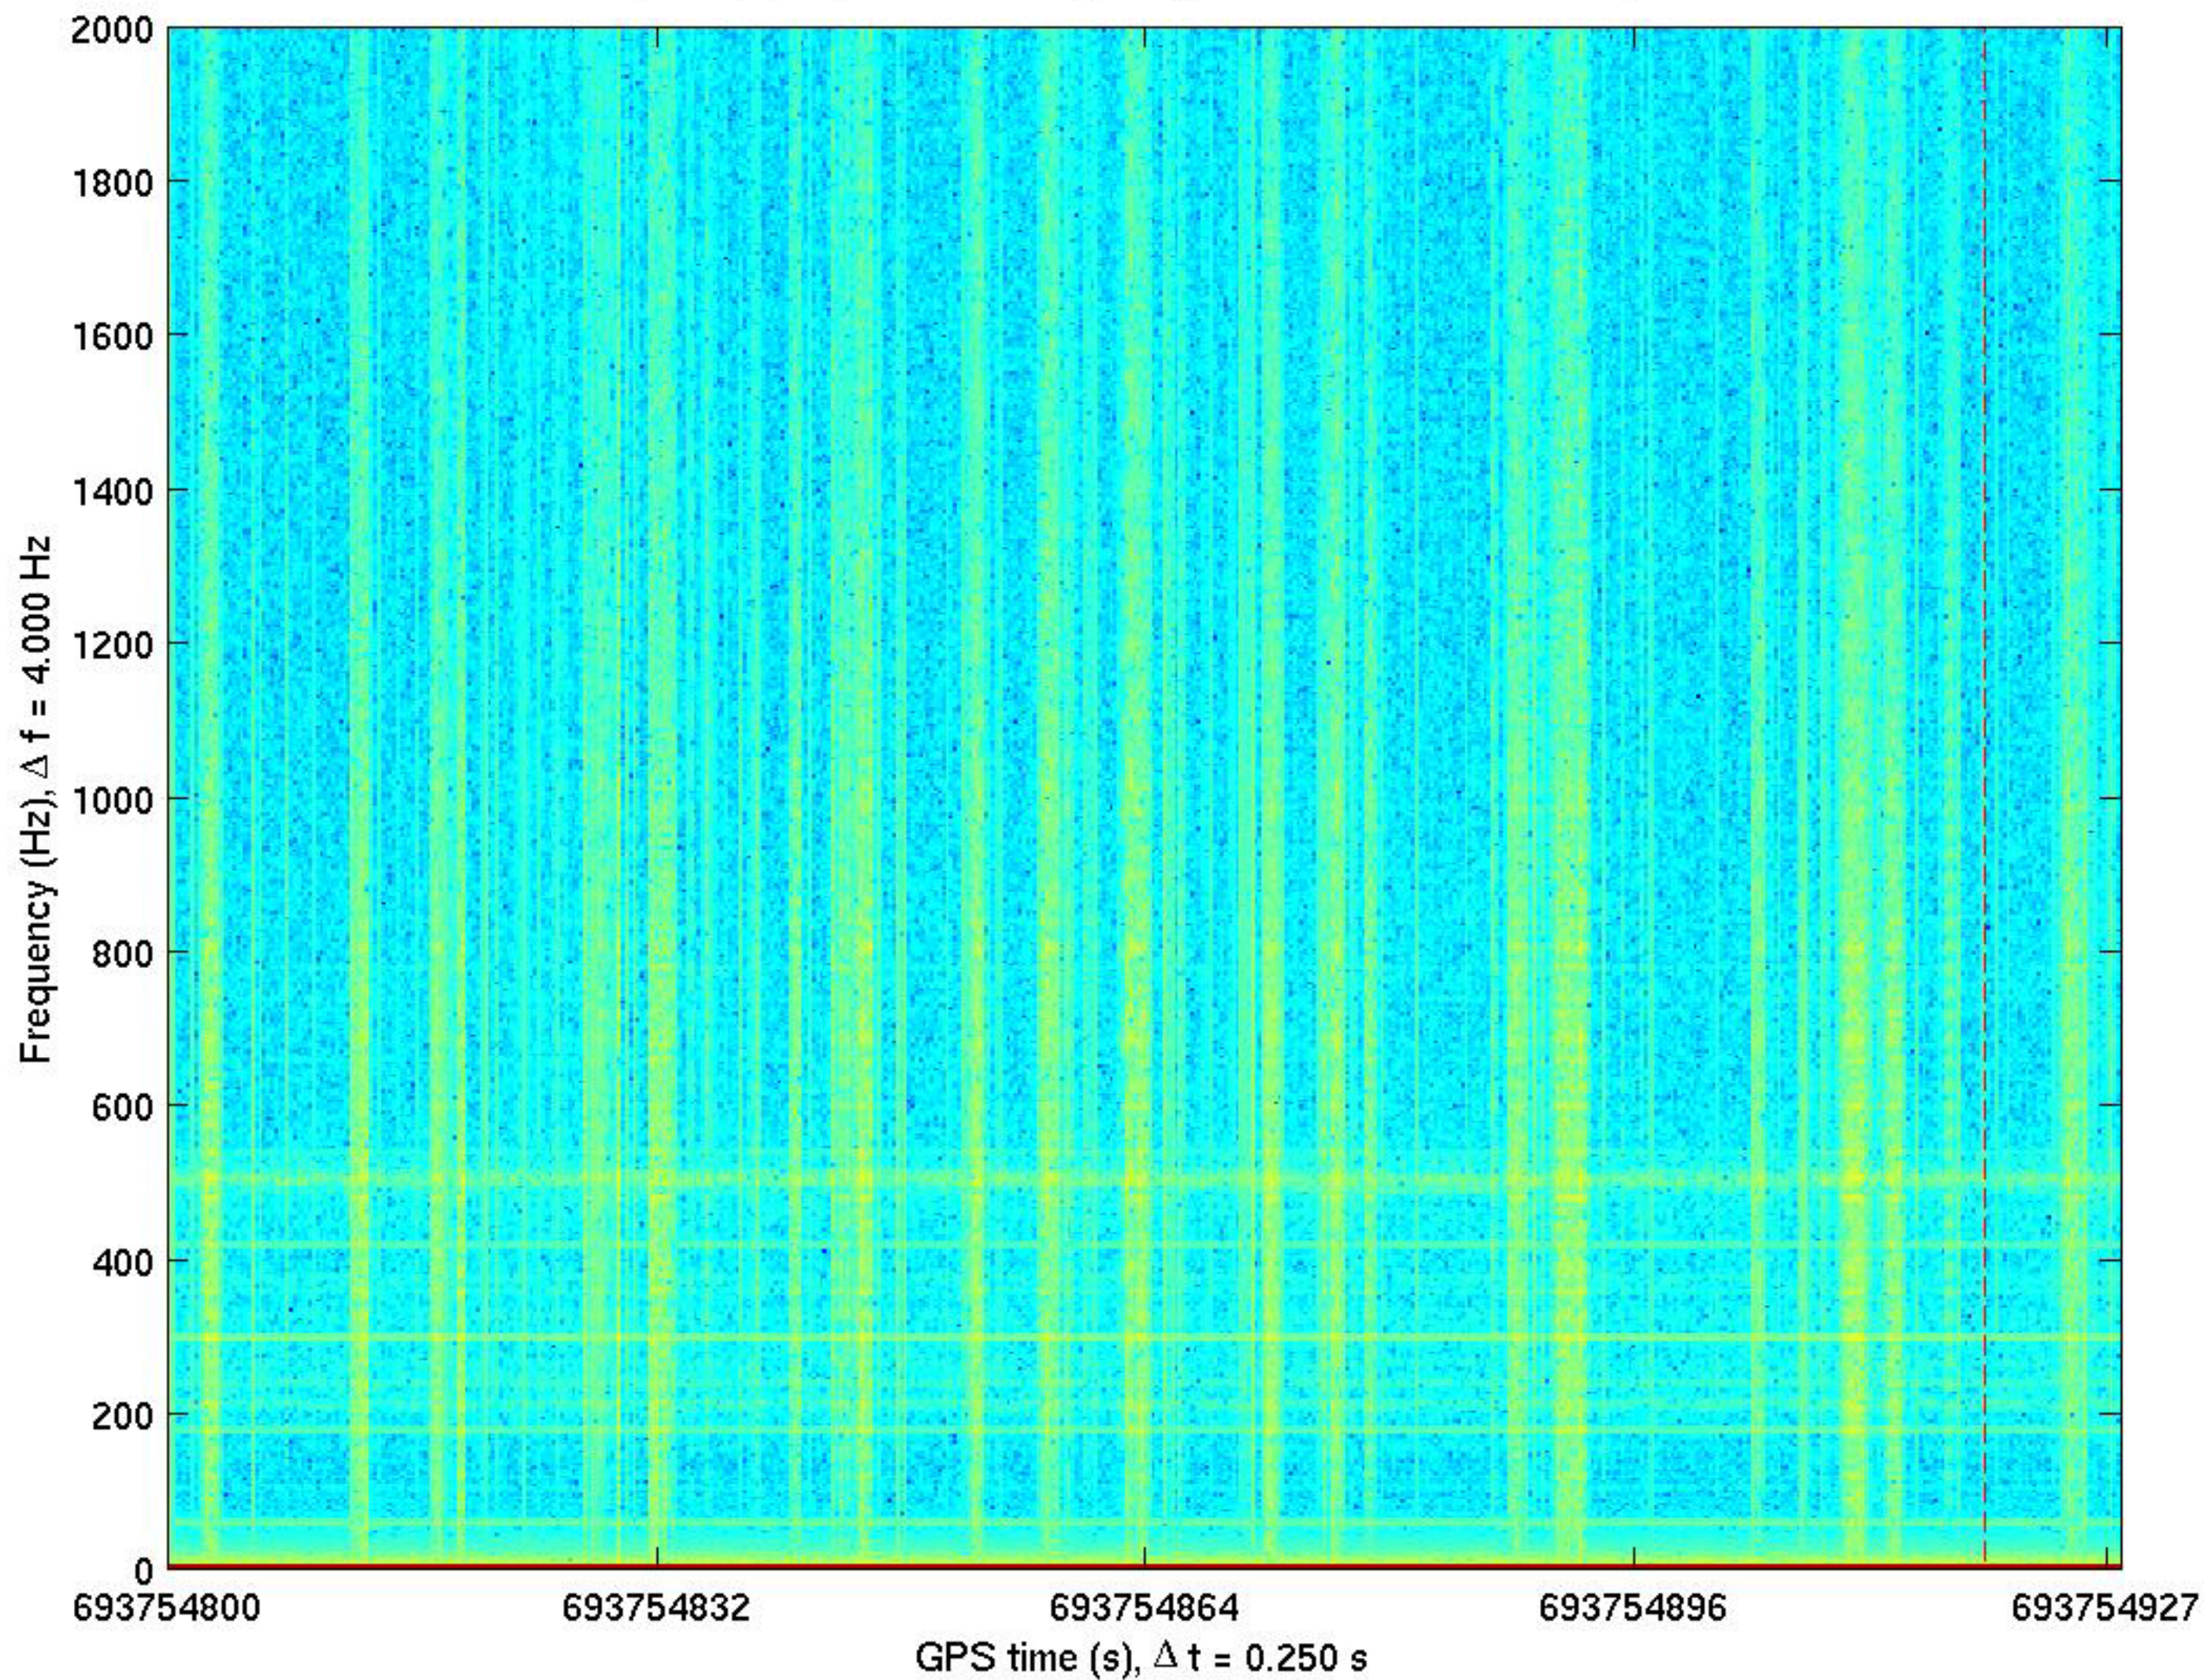

Time frequency plot, L1:PSL-ISS<sub>A</sub>CTM<sub>F</sub>, 693754800-693754928, T = 128 s

Time frequency plot, L1:LSC-AS<sub>Q</sub>, 693754800-693754928, T = 128 s

16 seconds of LLO PSL Ref Cav TRANSPD, GPS 693754800 sec

1/16 sec of LLO PSL Ref Cav TRANSPD, 1st glitch after GPS 693754800 sec

1/16 second of LLO AS<sub>Q</sub> data, during first glitch after GPS 693754800

3 msec of LLO AS<sub>Q</sub> data, during first glitch after GPS 693754800

16 seconds of LLO PSL PMC TRANSPD, GPS 693754800 sec

Time frequency plot, L1:PSL-FSS<sub>R</sub>FPDDC<sub>F</sub>, 693754800-693754928, T = 128 s