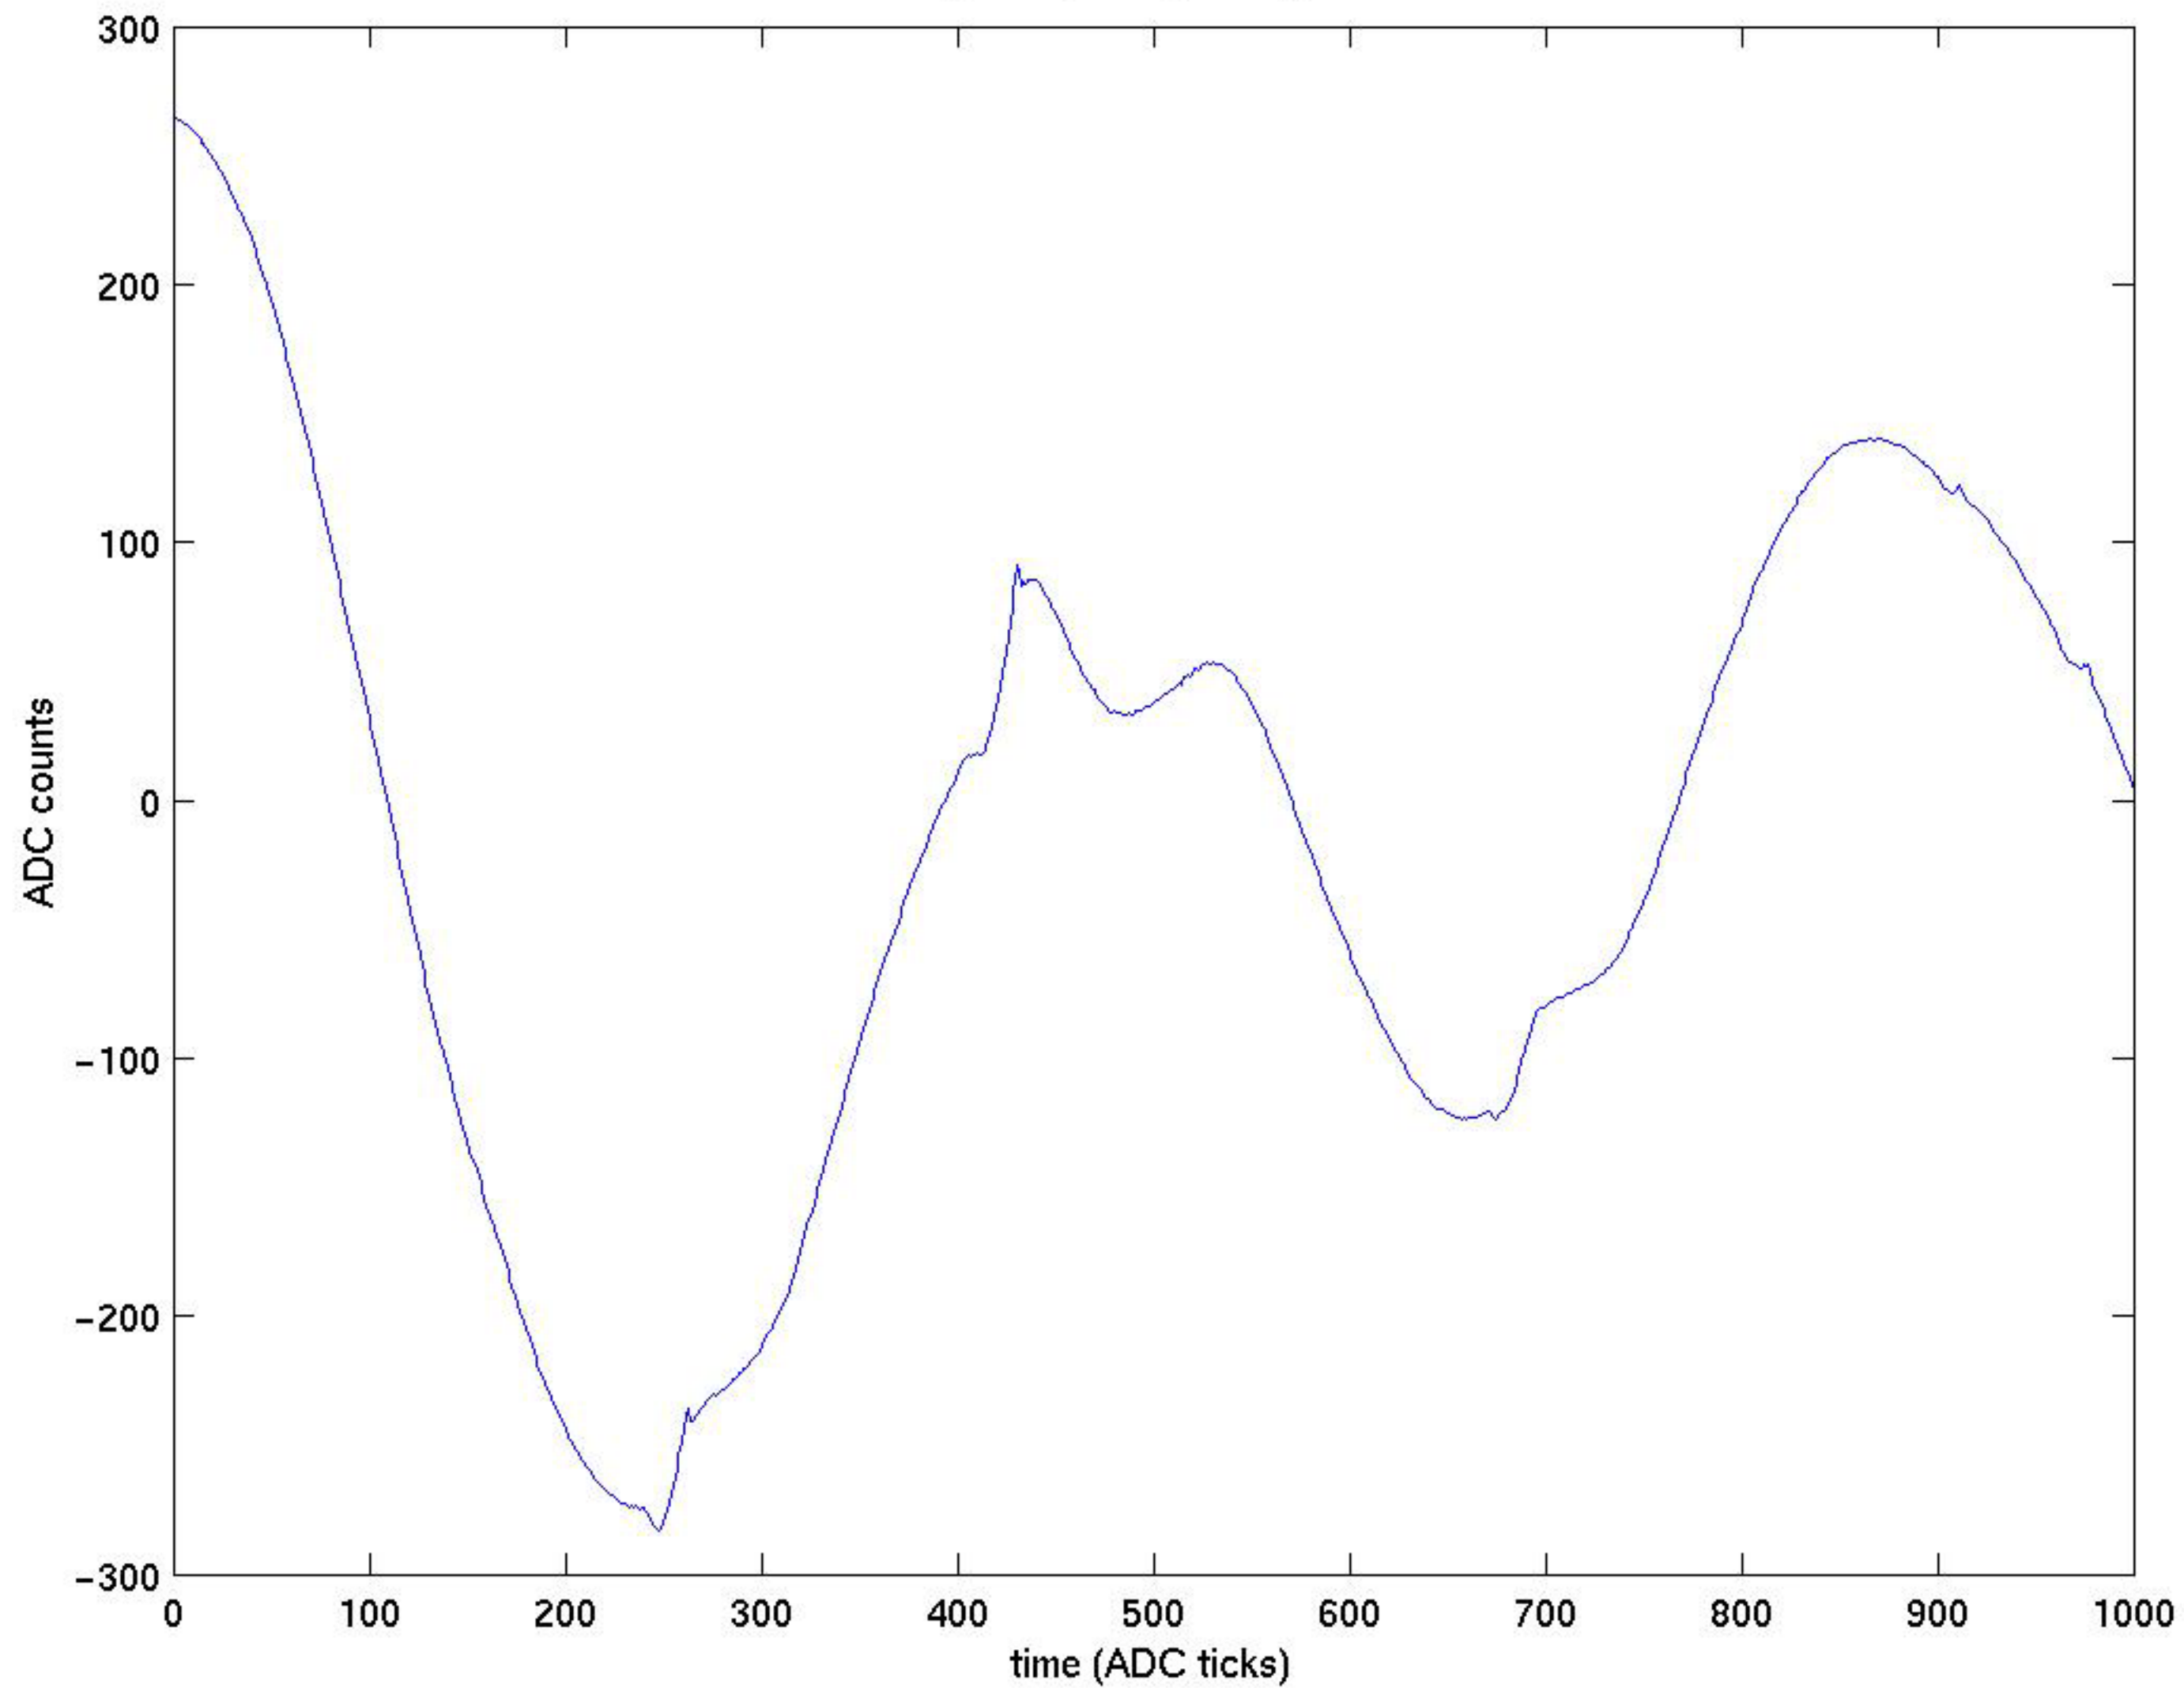

Time frequency plot, L1:PSL-ISS<sub>A</sub>CTM<sub>F</sub>, 693754800-693754928, T = 128 s

Time frequency plot, L1:LSC-AS<sub>Q</sub>, 693754800-693754928, T = 128 s

16 seconds of LLO PSL Ref Cav TRANSPD, GPS 693754800 sec

1/16 sec of LLO PSL Ref Cav TRANSPD, 1st glitch after GPS 693754800 sec

1/16 second of LLO AS<sub>Q</sub> data, during first glitch after GPS 693754800

3 msec of LLO AS<sub>Q</sub> data, during first glitch after GPS 693754800

16 seconds of LLO PSL PMC TRANSPD, GPS 693754800 sec

Time frequency plot, L1:PSL-FSS<sub>R</sub>FPDDC<sub>F</sub>, 693754800-693754928, T = 128 s