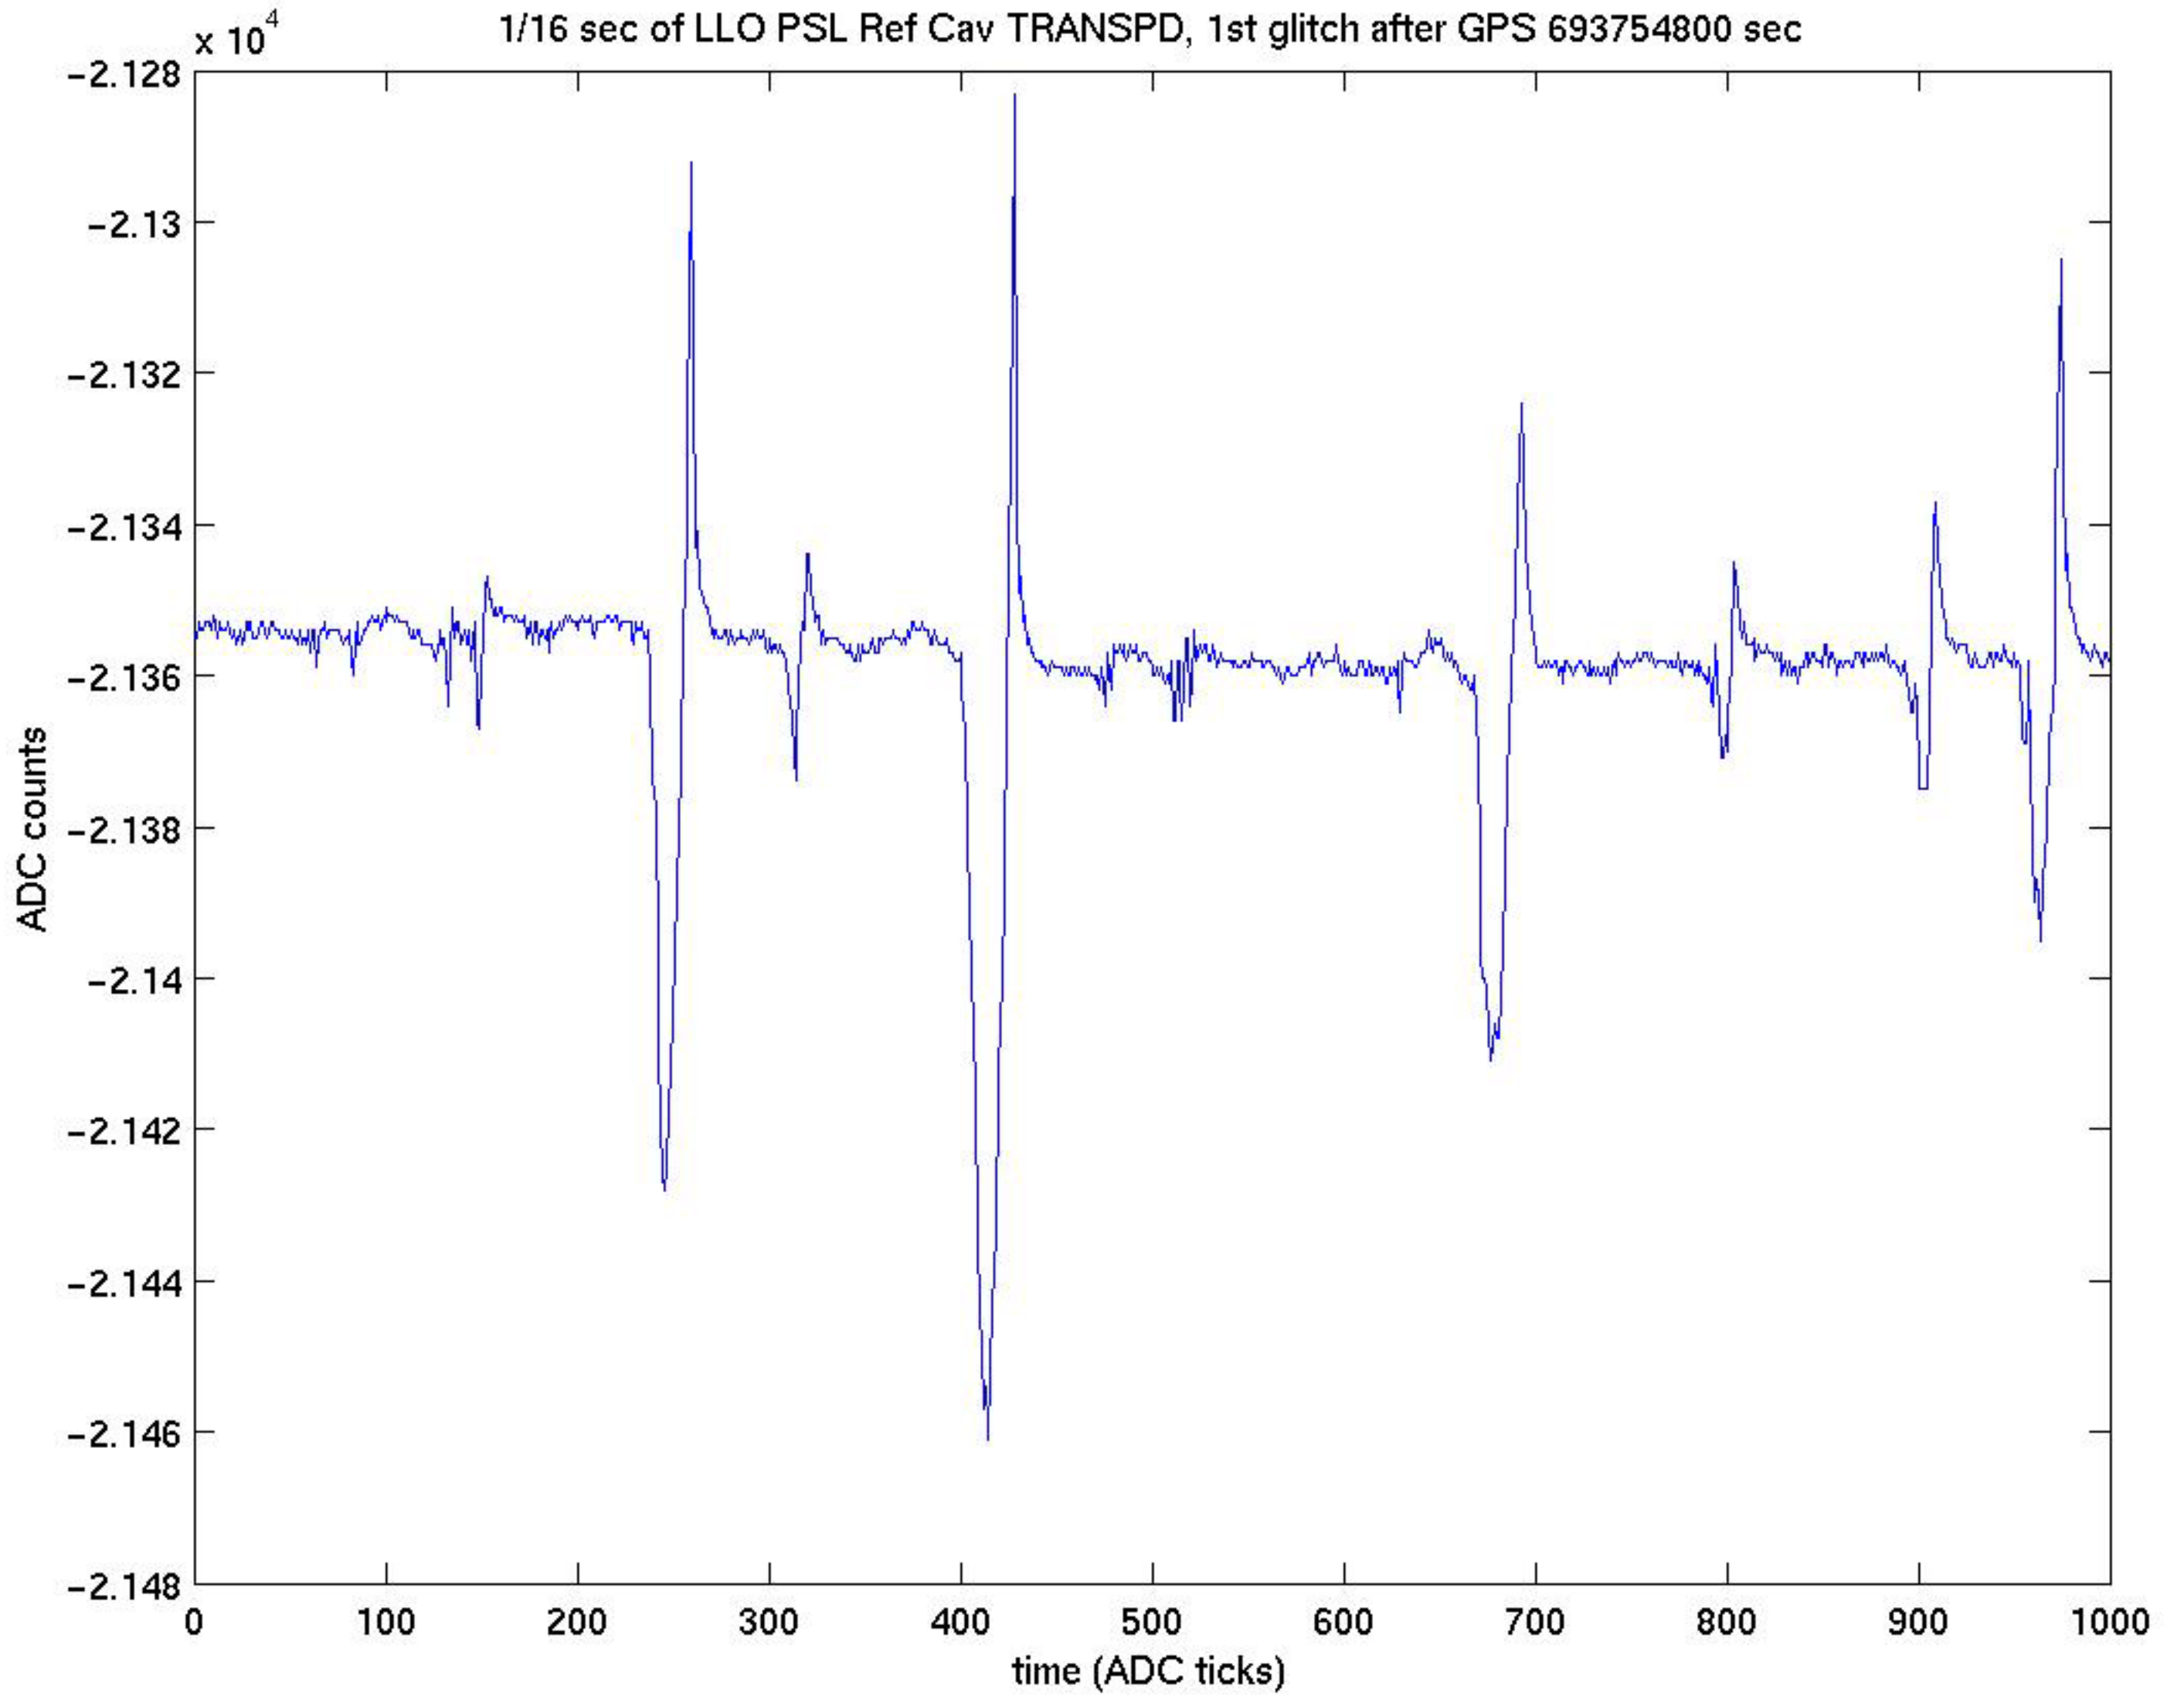

Time frequency plot, L1:PSL-ISS<sub>A</sub>CTM<sub>F</sub>, 693754800-693754928, T = 128 s

Time frequency plot, L1:LSC-AS<sub>Q</sub>, 693754800-693754928, T = 128 s

16 seconds of LLO PSL Ref Cav TRANSPD, GPS 693754800 sec

1/16 sec of LLO PSL Ref Cav TRANSPD, 1st glitch after GPS 693754800 sec

1/16 second of LLO AS<sub>Q</sub> data, during first glitch after GPS 693754800

3 msec of LLO AS<sub>Q</sub> data, during first glitch after GPS 693754800

16 seconds of LLO PSL PMC TRANSPD, GPS 693754800 sec

Time frequency plot, L1:PSL-FSS<sub>R</sub>FPDDC<sub>F</sub>, 693754800-693754928, T = 128 s