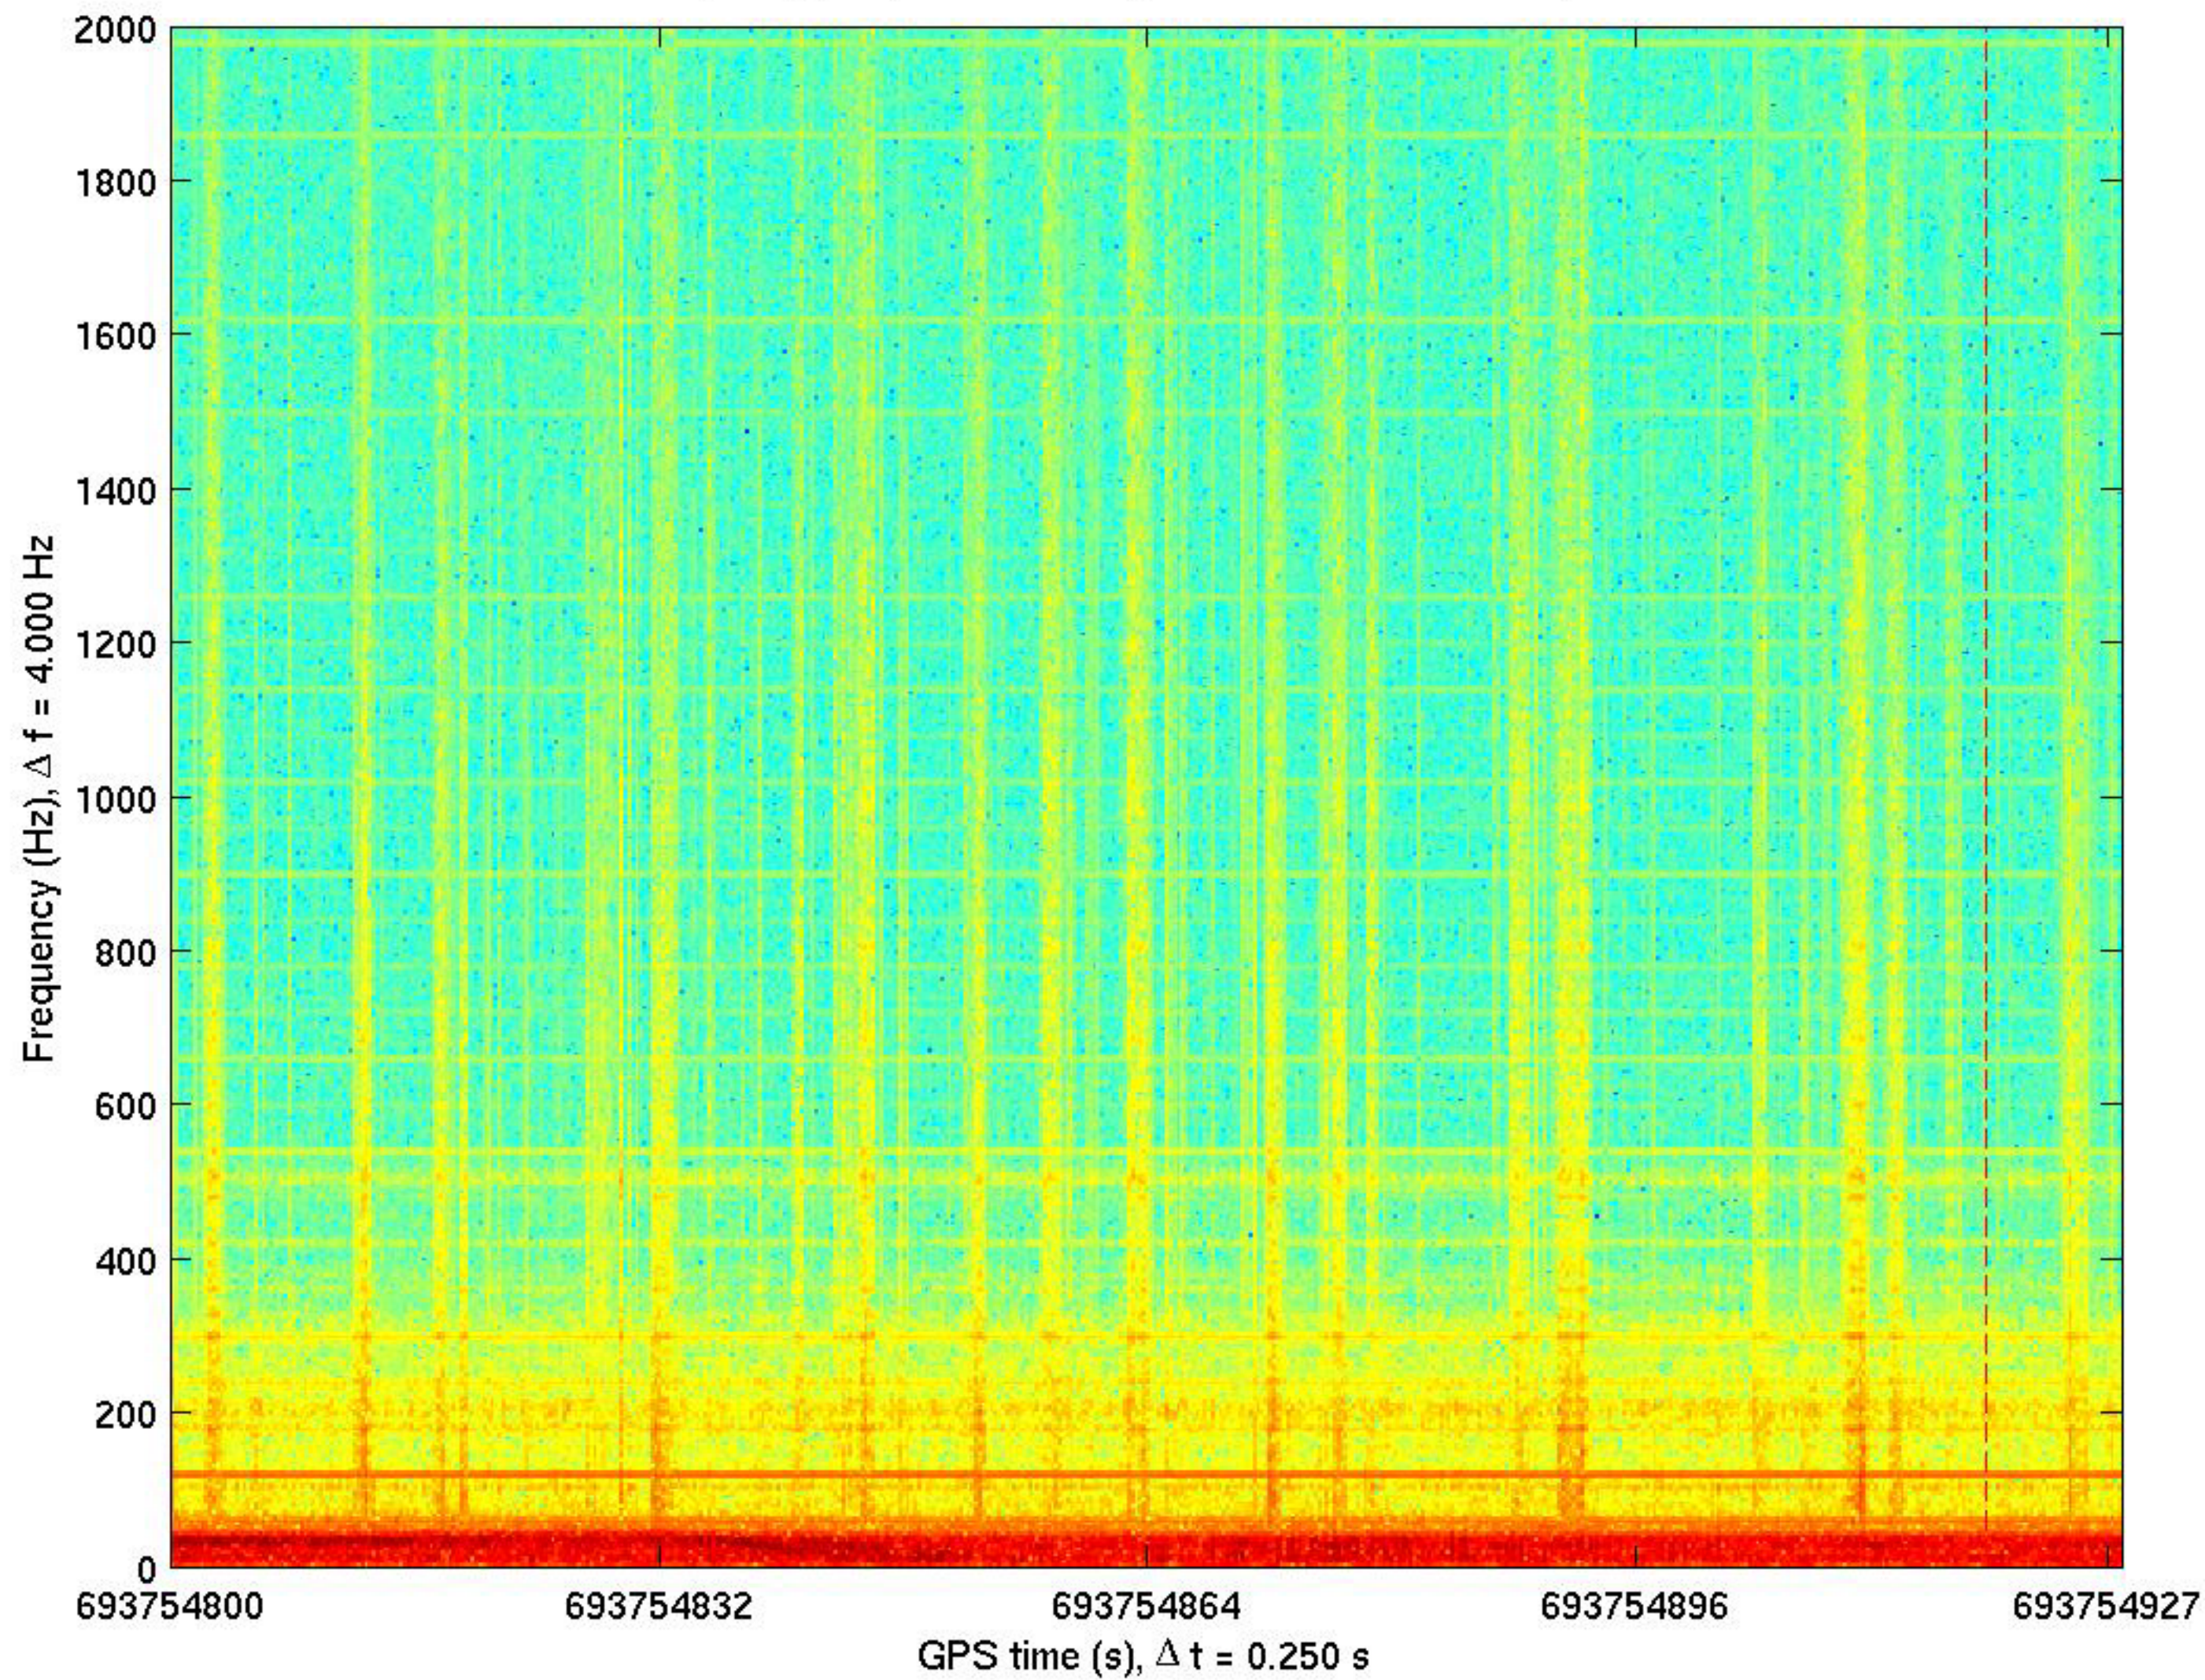

Time frequency plot, L1:PSL-ISS<sub>A</sub>CTM<sub>F</sub>, 693754800-693754928, T = 128 s

Time frequency plot, L1:LSC-AS<sub>Q</sub>, 693754800-693754928, T = 128 s

16 seconds of LLO PSL Ref Cav TRANSPD, GPS 693754800 sec

1/16 sec of LLO PSL Ref Cav TRANSPD, 1st glitch after GPS 693754800 sec

1/16 second of LLO AS<sub>Q</sub> data, during first glitch after GPS 693754800

3 msec of LLO AS<sub>Q</sub> data, during first glitch after GPS 693754800

16 seconds of LLO PSL PMC TRANSPD, GPS 693754800 sec

Time frequency plot, L1:PSL-FSS<sub>R</sub>FPDDC<sub>F</sub>, 693754800-693754928, T = 128 s