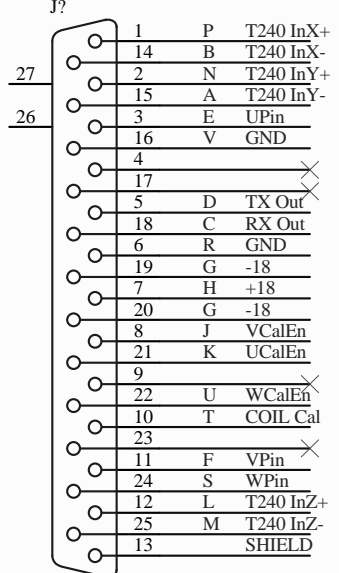

From Trillium Flange

D Connector 25

Cable length=12 inches

From 25 pin flange

P2

D sub pins to 20 pin header

- 1 to 1
- 14 to 2
- 2 to 3
- 15 to 4
- 3 to 5
- 16 to 6
- 5 to 9
- 18 to 10
- 6 to 11
- 19 to 12
- 7 to 13
- 20 to 14
- 8 to 15
- 21 to 16
- 22 to 18
- 10 to 19
- 11 to 21
- 24 to 22
- 12 to 23
- 25 to 24