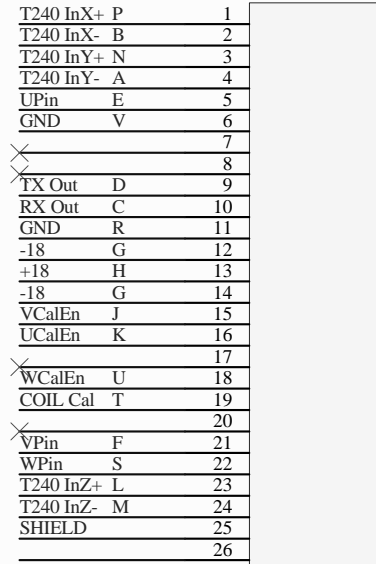

From Trillium Flange

D Connector 25

Cable length=12 inches

From 25 pin flange

P2

D sub pins to 20 pin header

- 1 to 1
- 14 to 2
- 2 to 3
- 15 to 4
- 3 to 5
- 16 to 6
- 5 to 9
- 18 to 10
- 6 to 11
- 19 to 12
- 7 to 13
- 20 to 14
- 8 to 15
- 21 to 16
- 22 to 18
- 10 to 19
- 11 to 21
- 24 to 22
- 12 to 23
- 25 to 24