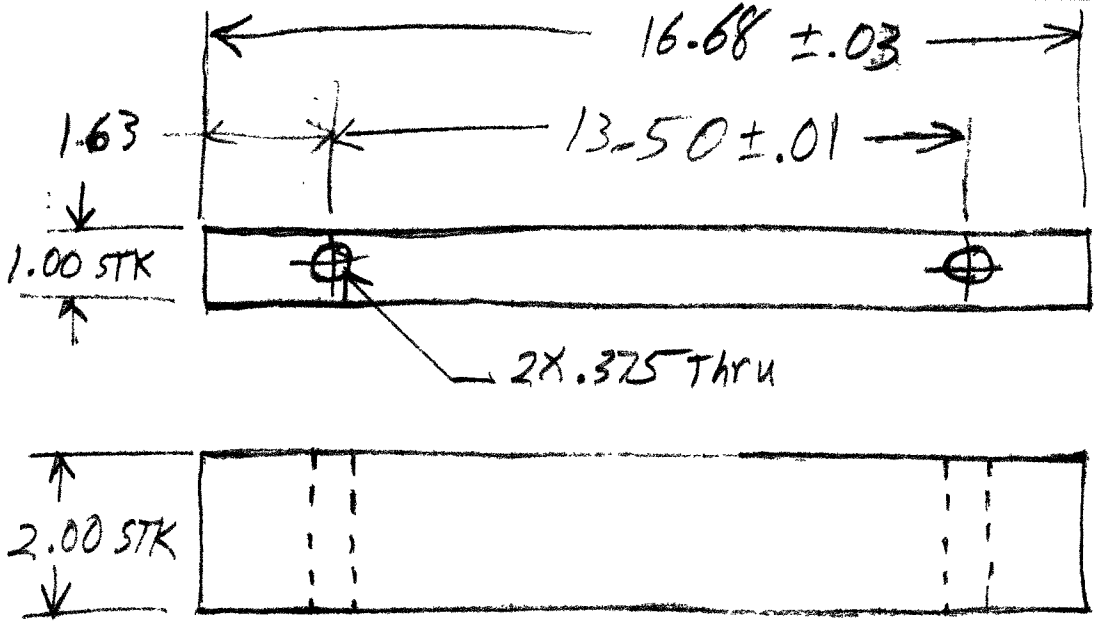

Material - 300 series stainless

Charge 5F515

Craig Conley
xt 2160

rev. A
DCN E990239

Elliptical Baffle
Counterweight

4/12/99

D990173-A