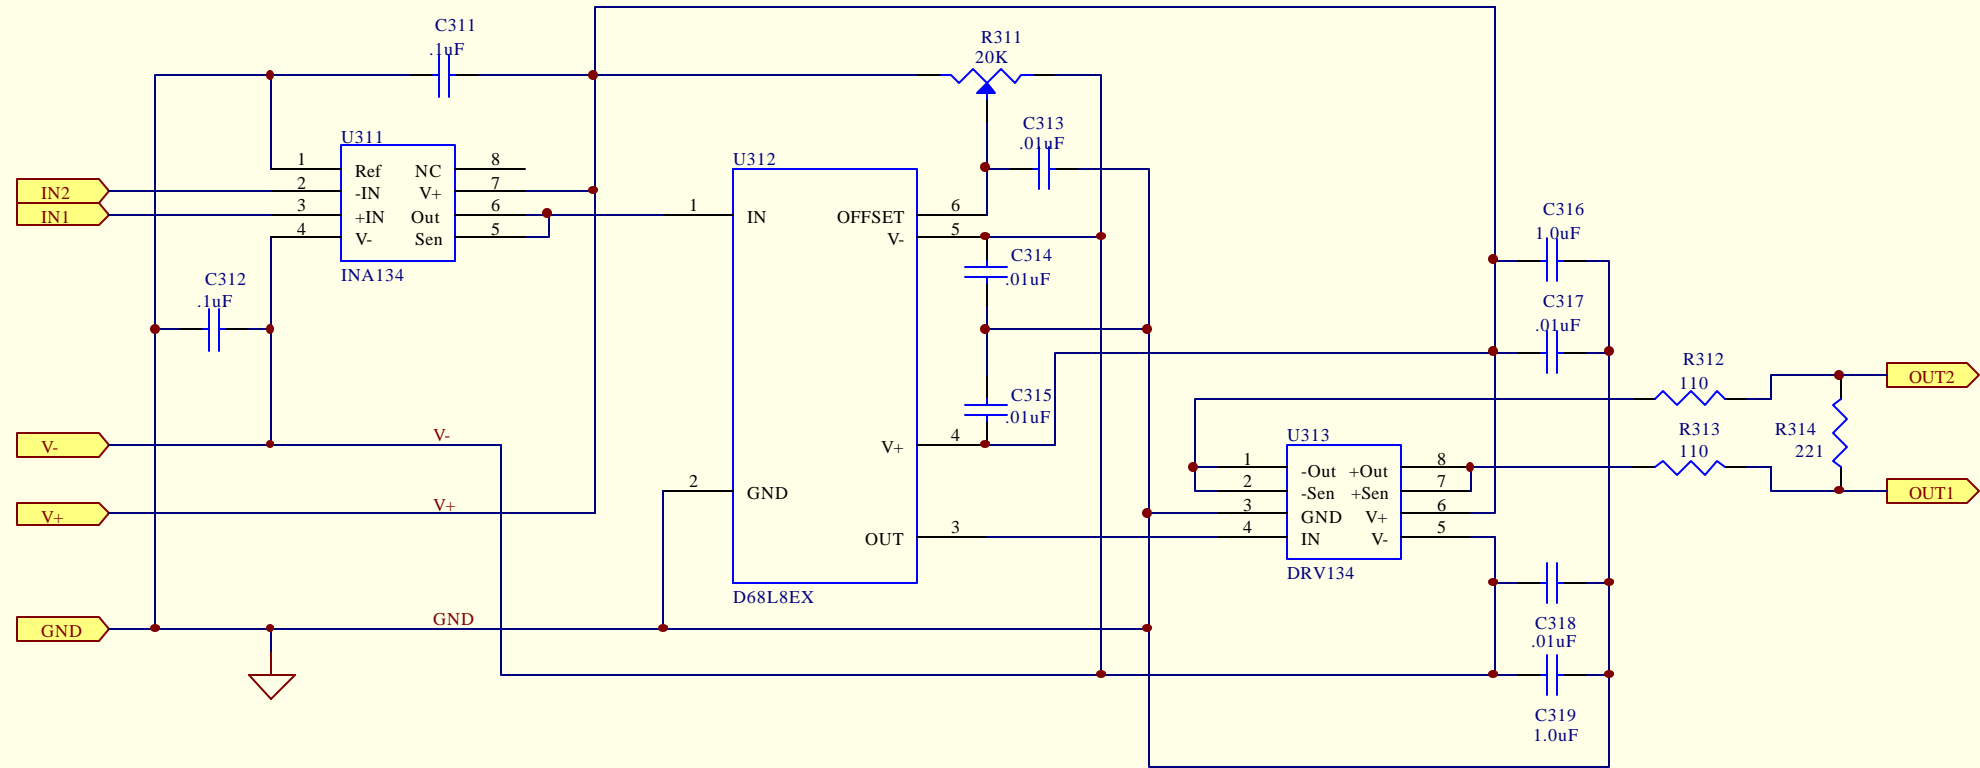

Title			ANTIALIASING FILTER - LEMO VERSION		
Size	Number	Revision			
A	D990147-A-C	A			
Date:	14-Mar-2000	Sheet of	33 OF 33		
File:	C:\Temp\Antialis\Lemo\Sch\Daq-dif1.DDB	Drawn By:	SANDER LIU