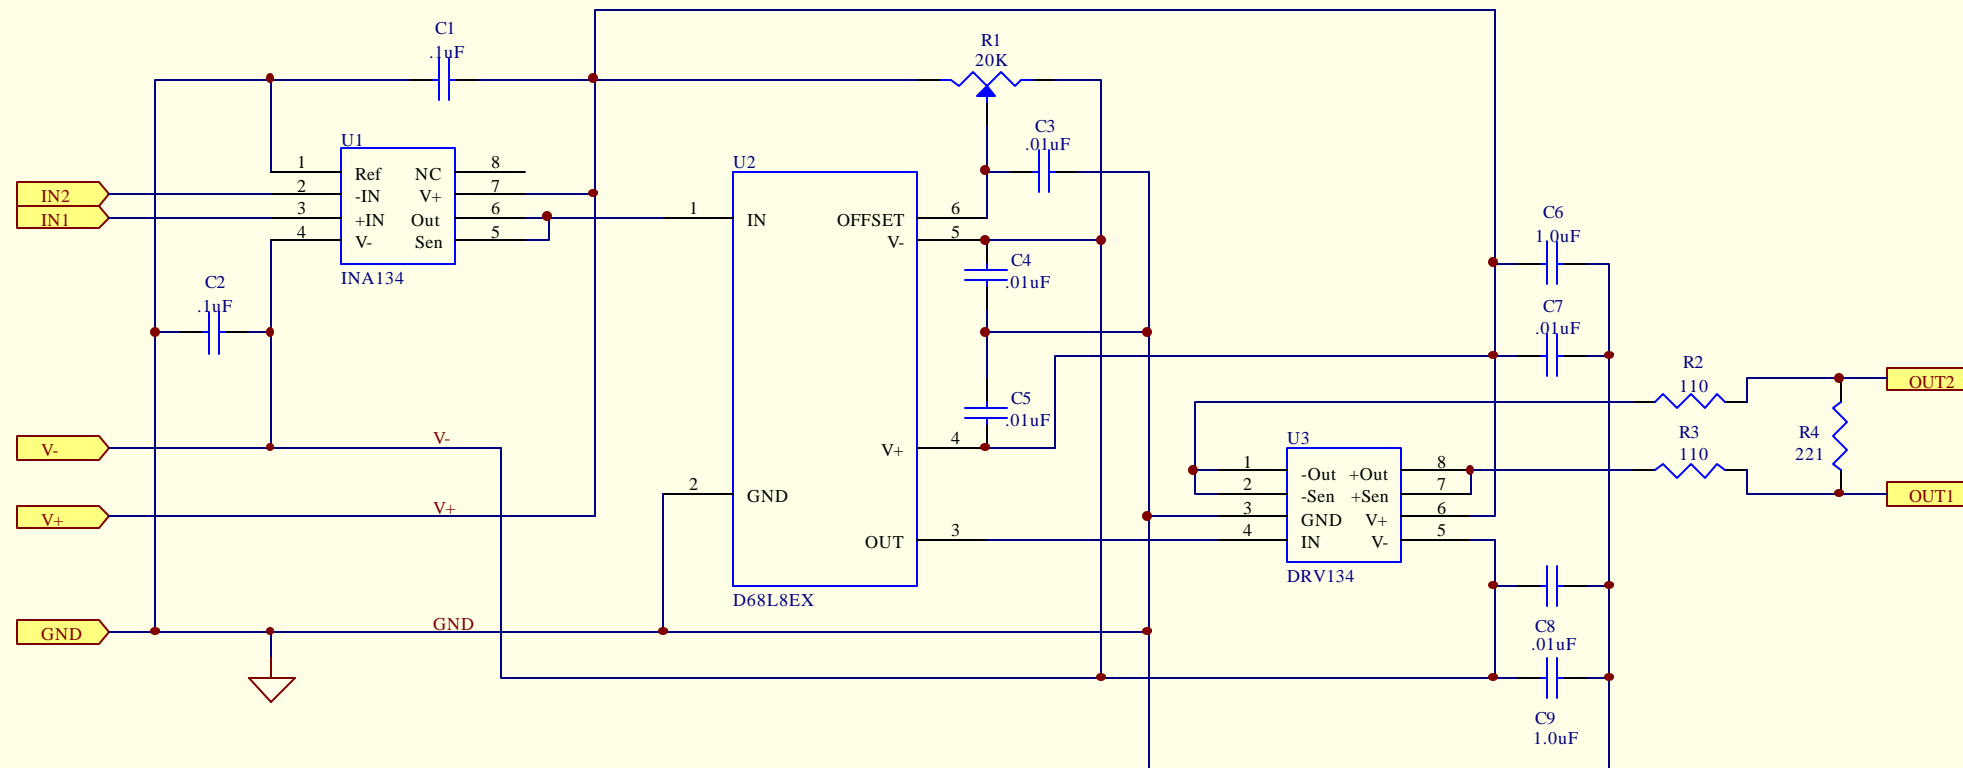

Data Acquisition System Antialiasing Filters - LEMO		
Doc No	D990147-A-C	Revision A
Author		
Checked		
Released		

Title			ANTIALIASING FILTER - LEMO VERSION		
Size	Number	Revision			
A	D990147-A-C	A			
Date:	14-Mar-2000	Sheet of	2 of 33		
File:	C:\Temp\Antialis\Lemo\Sch\Daq-dif1.DDB	Drawn By:	SANDER LIU		