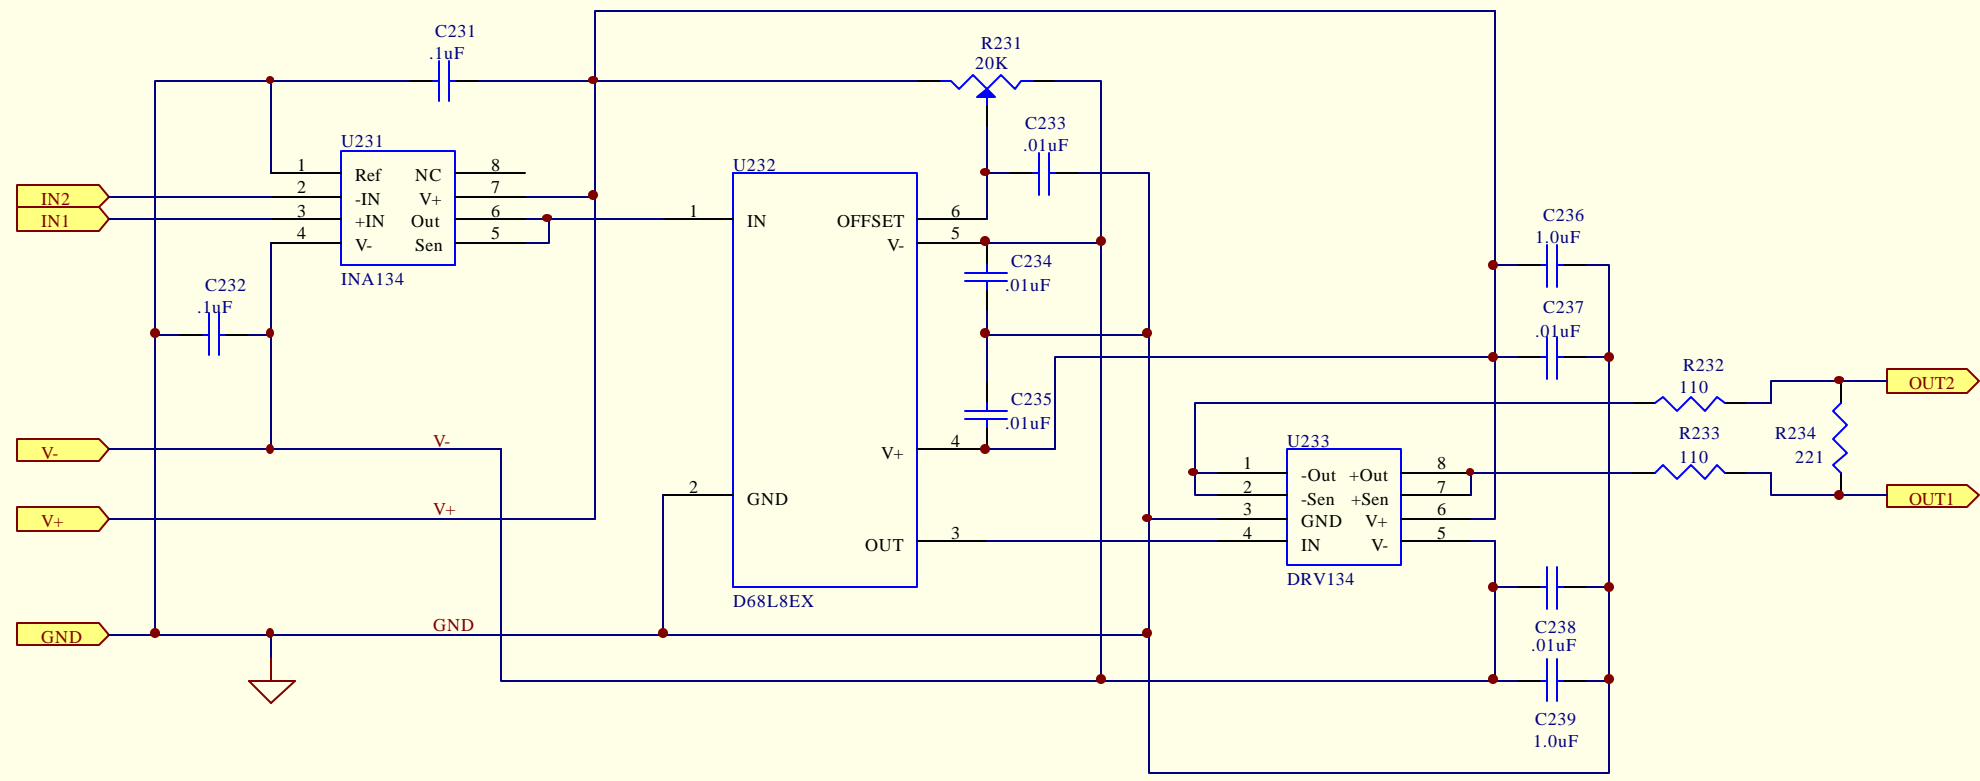

Title			ANTIALIASING FILTER - LEMO VERSION		
Size	Number	Revision			
A	D990147-A-C	A			
Date:	14-Mar-2000	Sheet of	25 OF 33		
File:	C:\Temp\Antialis\Lemo\Sch\Daq-dif1.DDB	Drawn By:	SANDER LIU