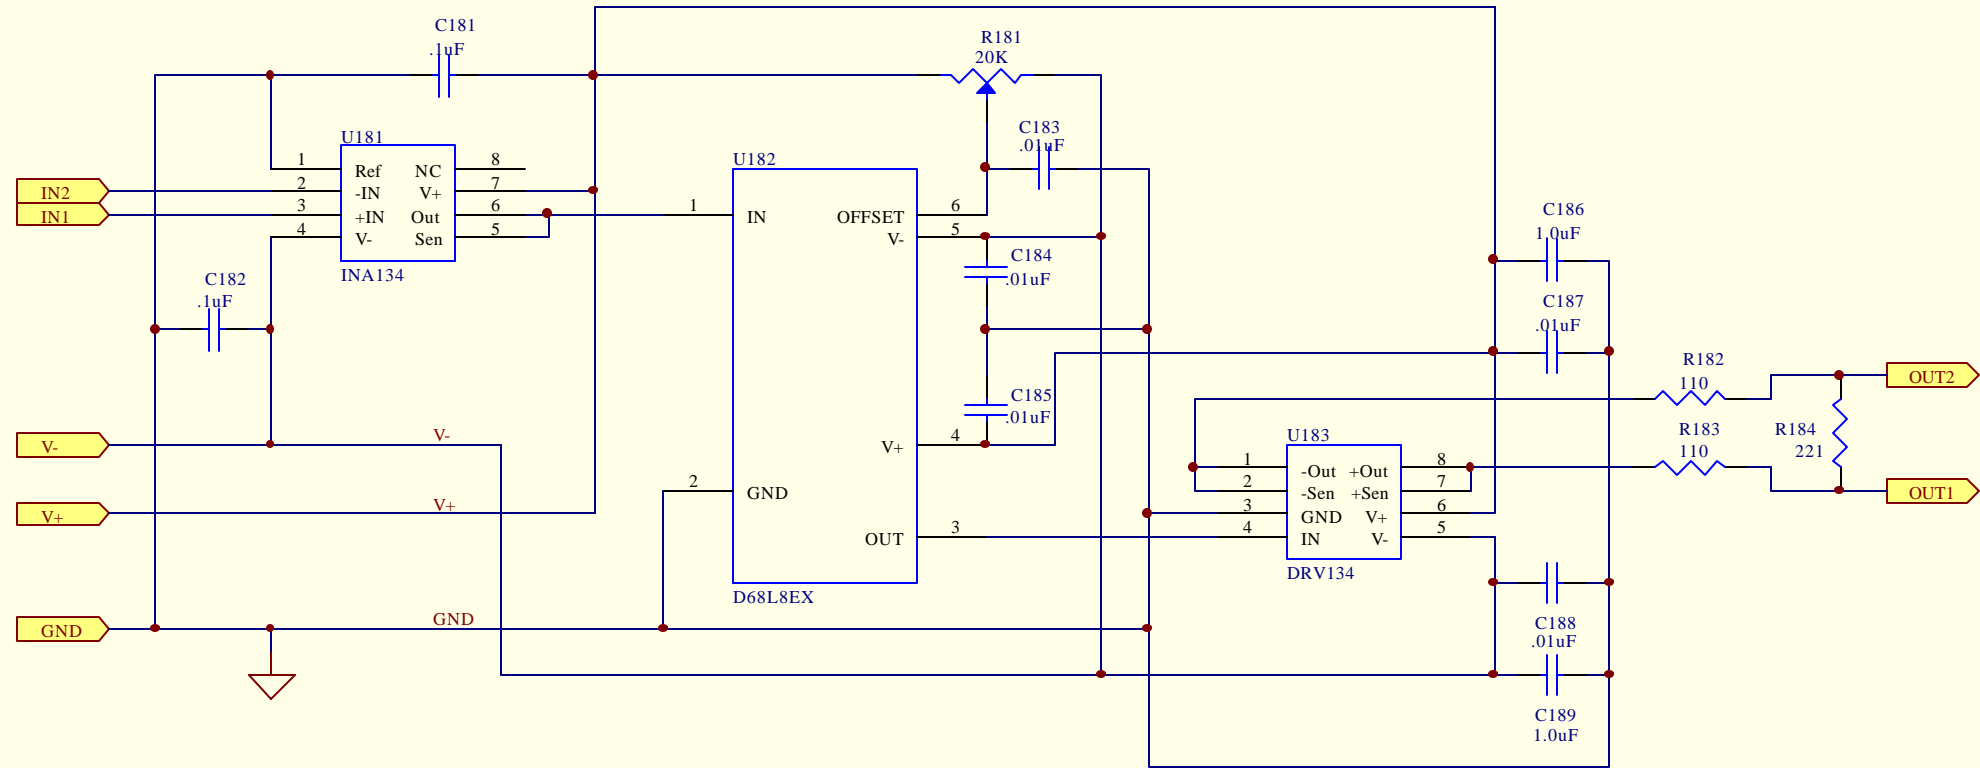

Title			ANTIALIASING FILTER - LEMO VERSION		
Size	Number	Revision			
A	D990147-A-C	A			
Date:	14-Mar-2000	Sheet of	20 OF 33		
File:	C:\Temp\Antialis\Lemo\Sch\Daq-dif1.DDB	Drawn By:	SANDER LIU