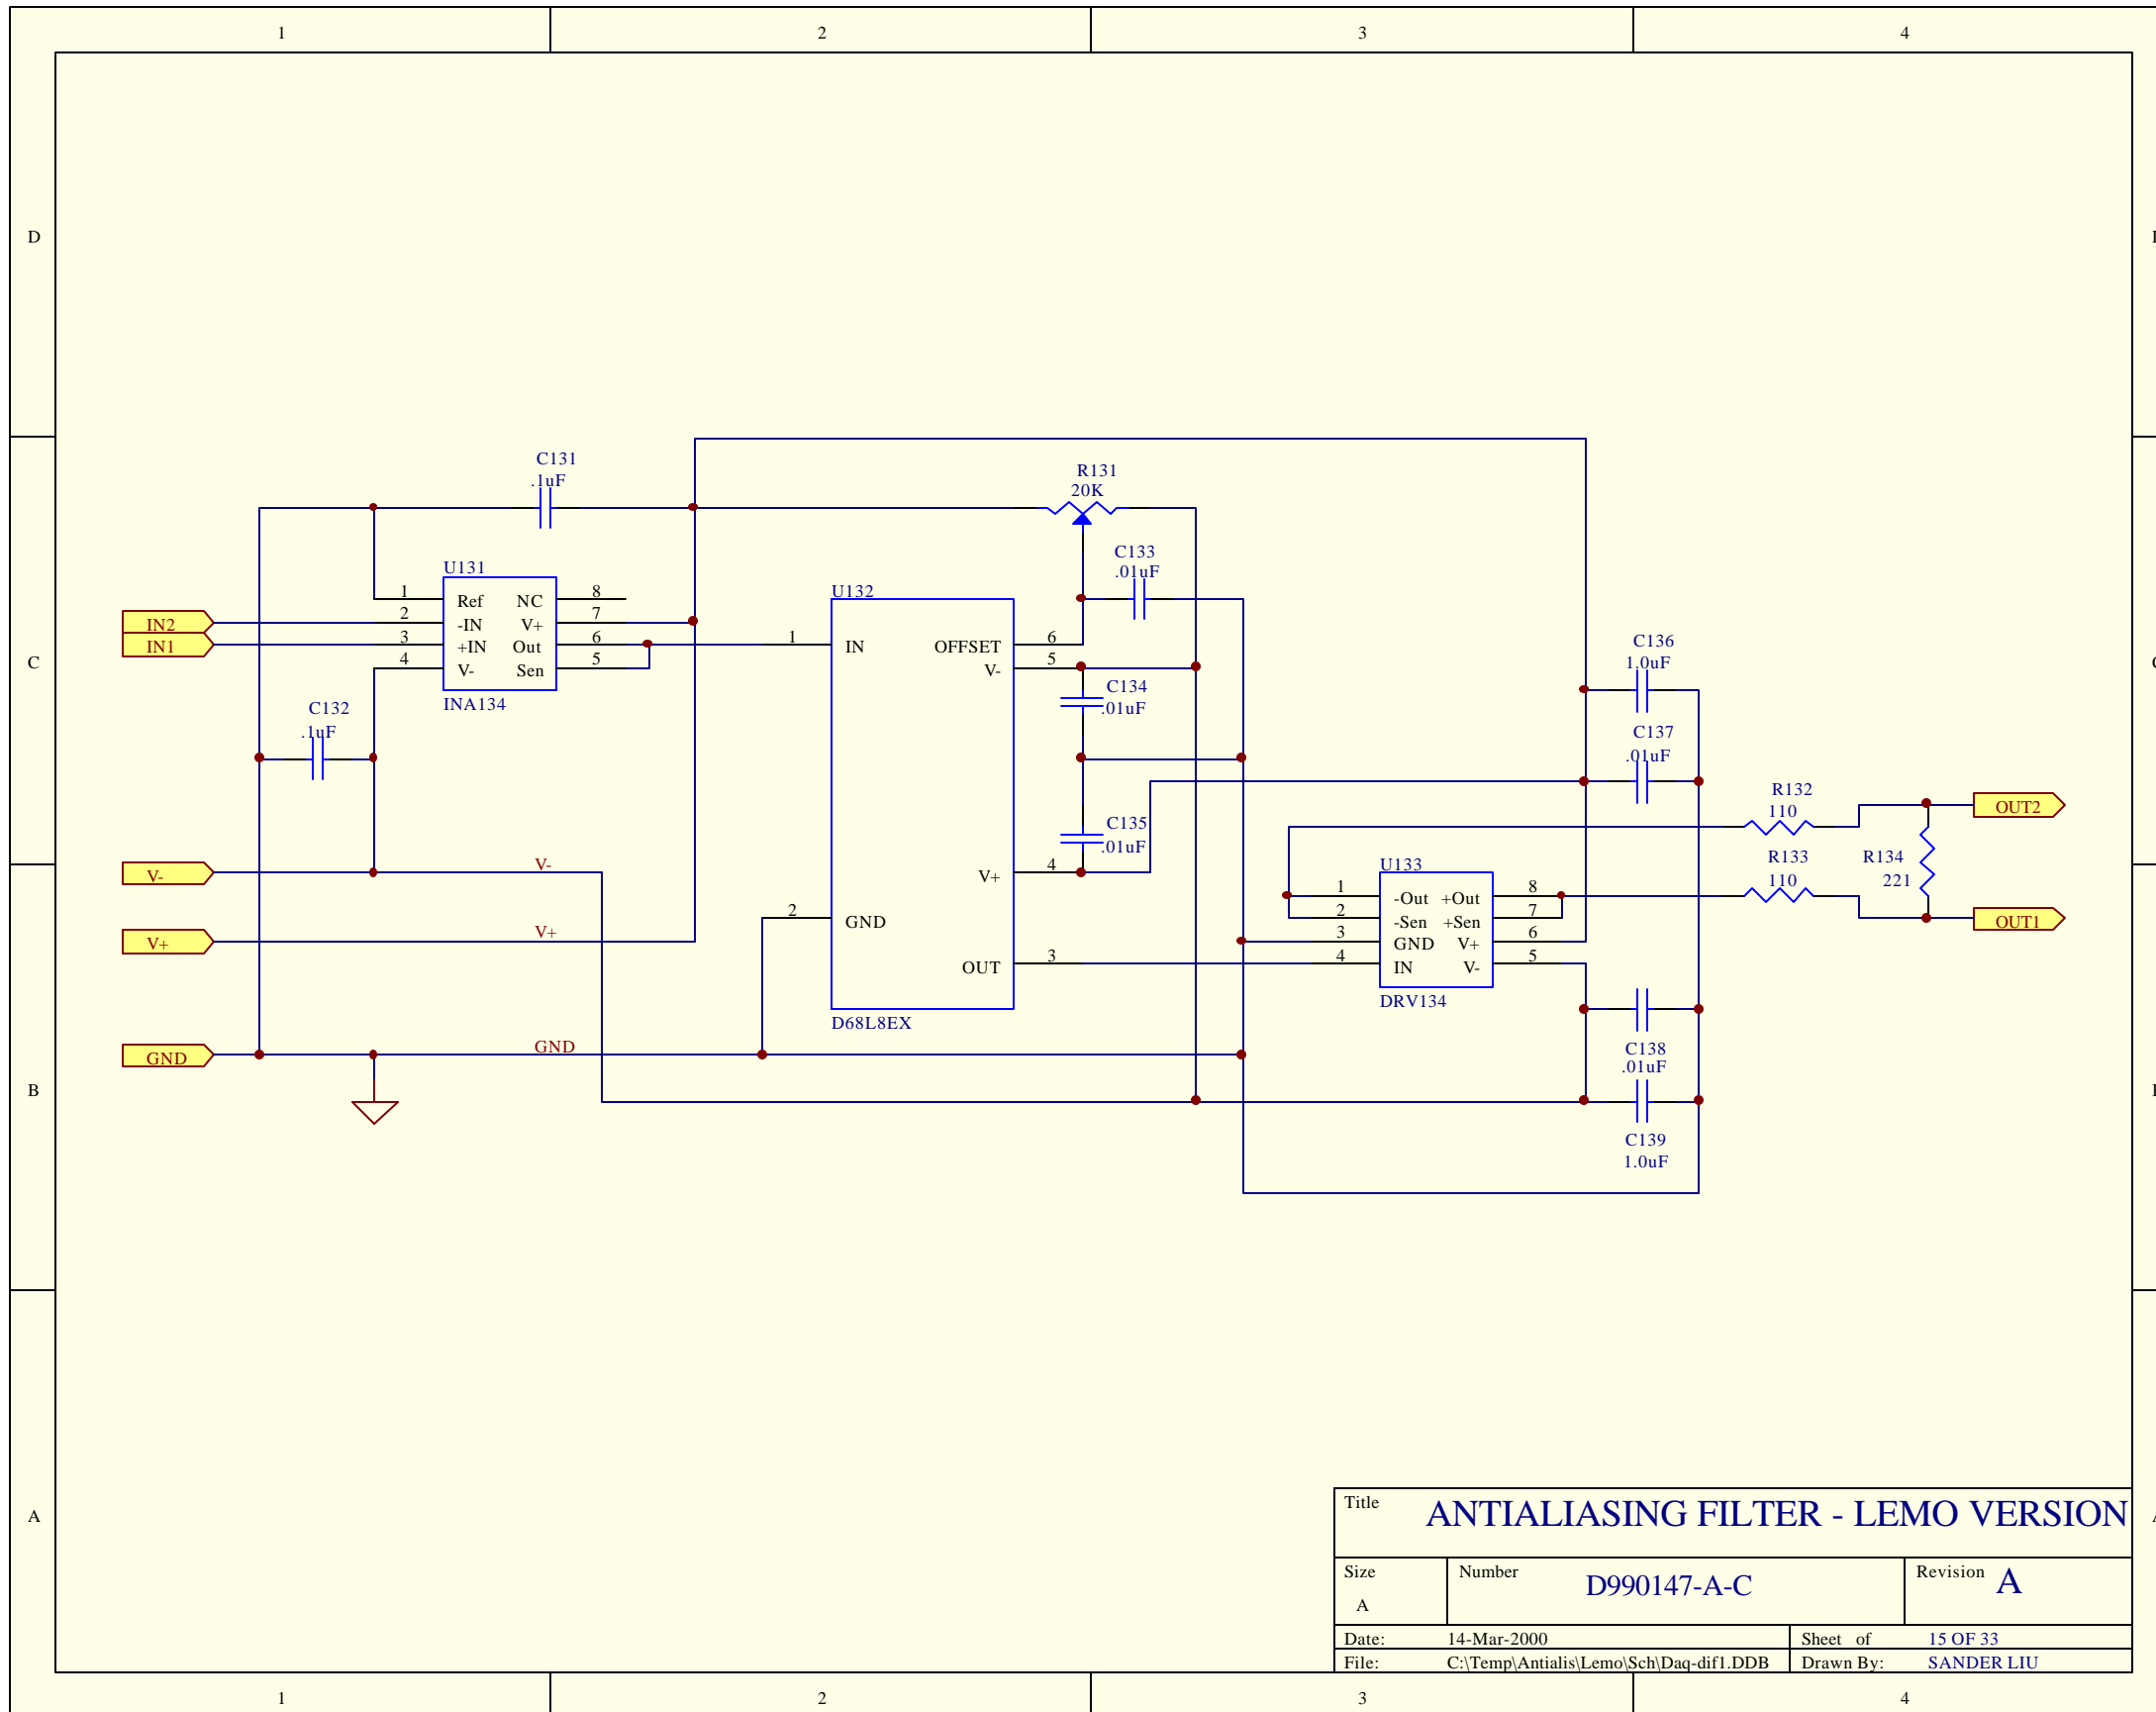

Title			ANTIALIASING FILTER - LEMO VERSION		
Size	Number	Revision			
A	D990147-A-C	A			
Date:	14-Mar-2000	Sheet of	15 OF 33		
File:	C:\Temp\Antialis\Lemo\Sch\Daq-dif1.DDB	Drawn By:	SANDER LIU