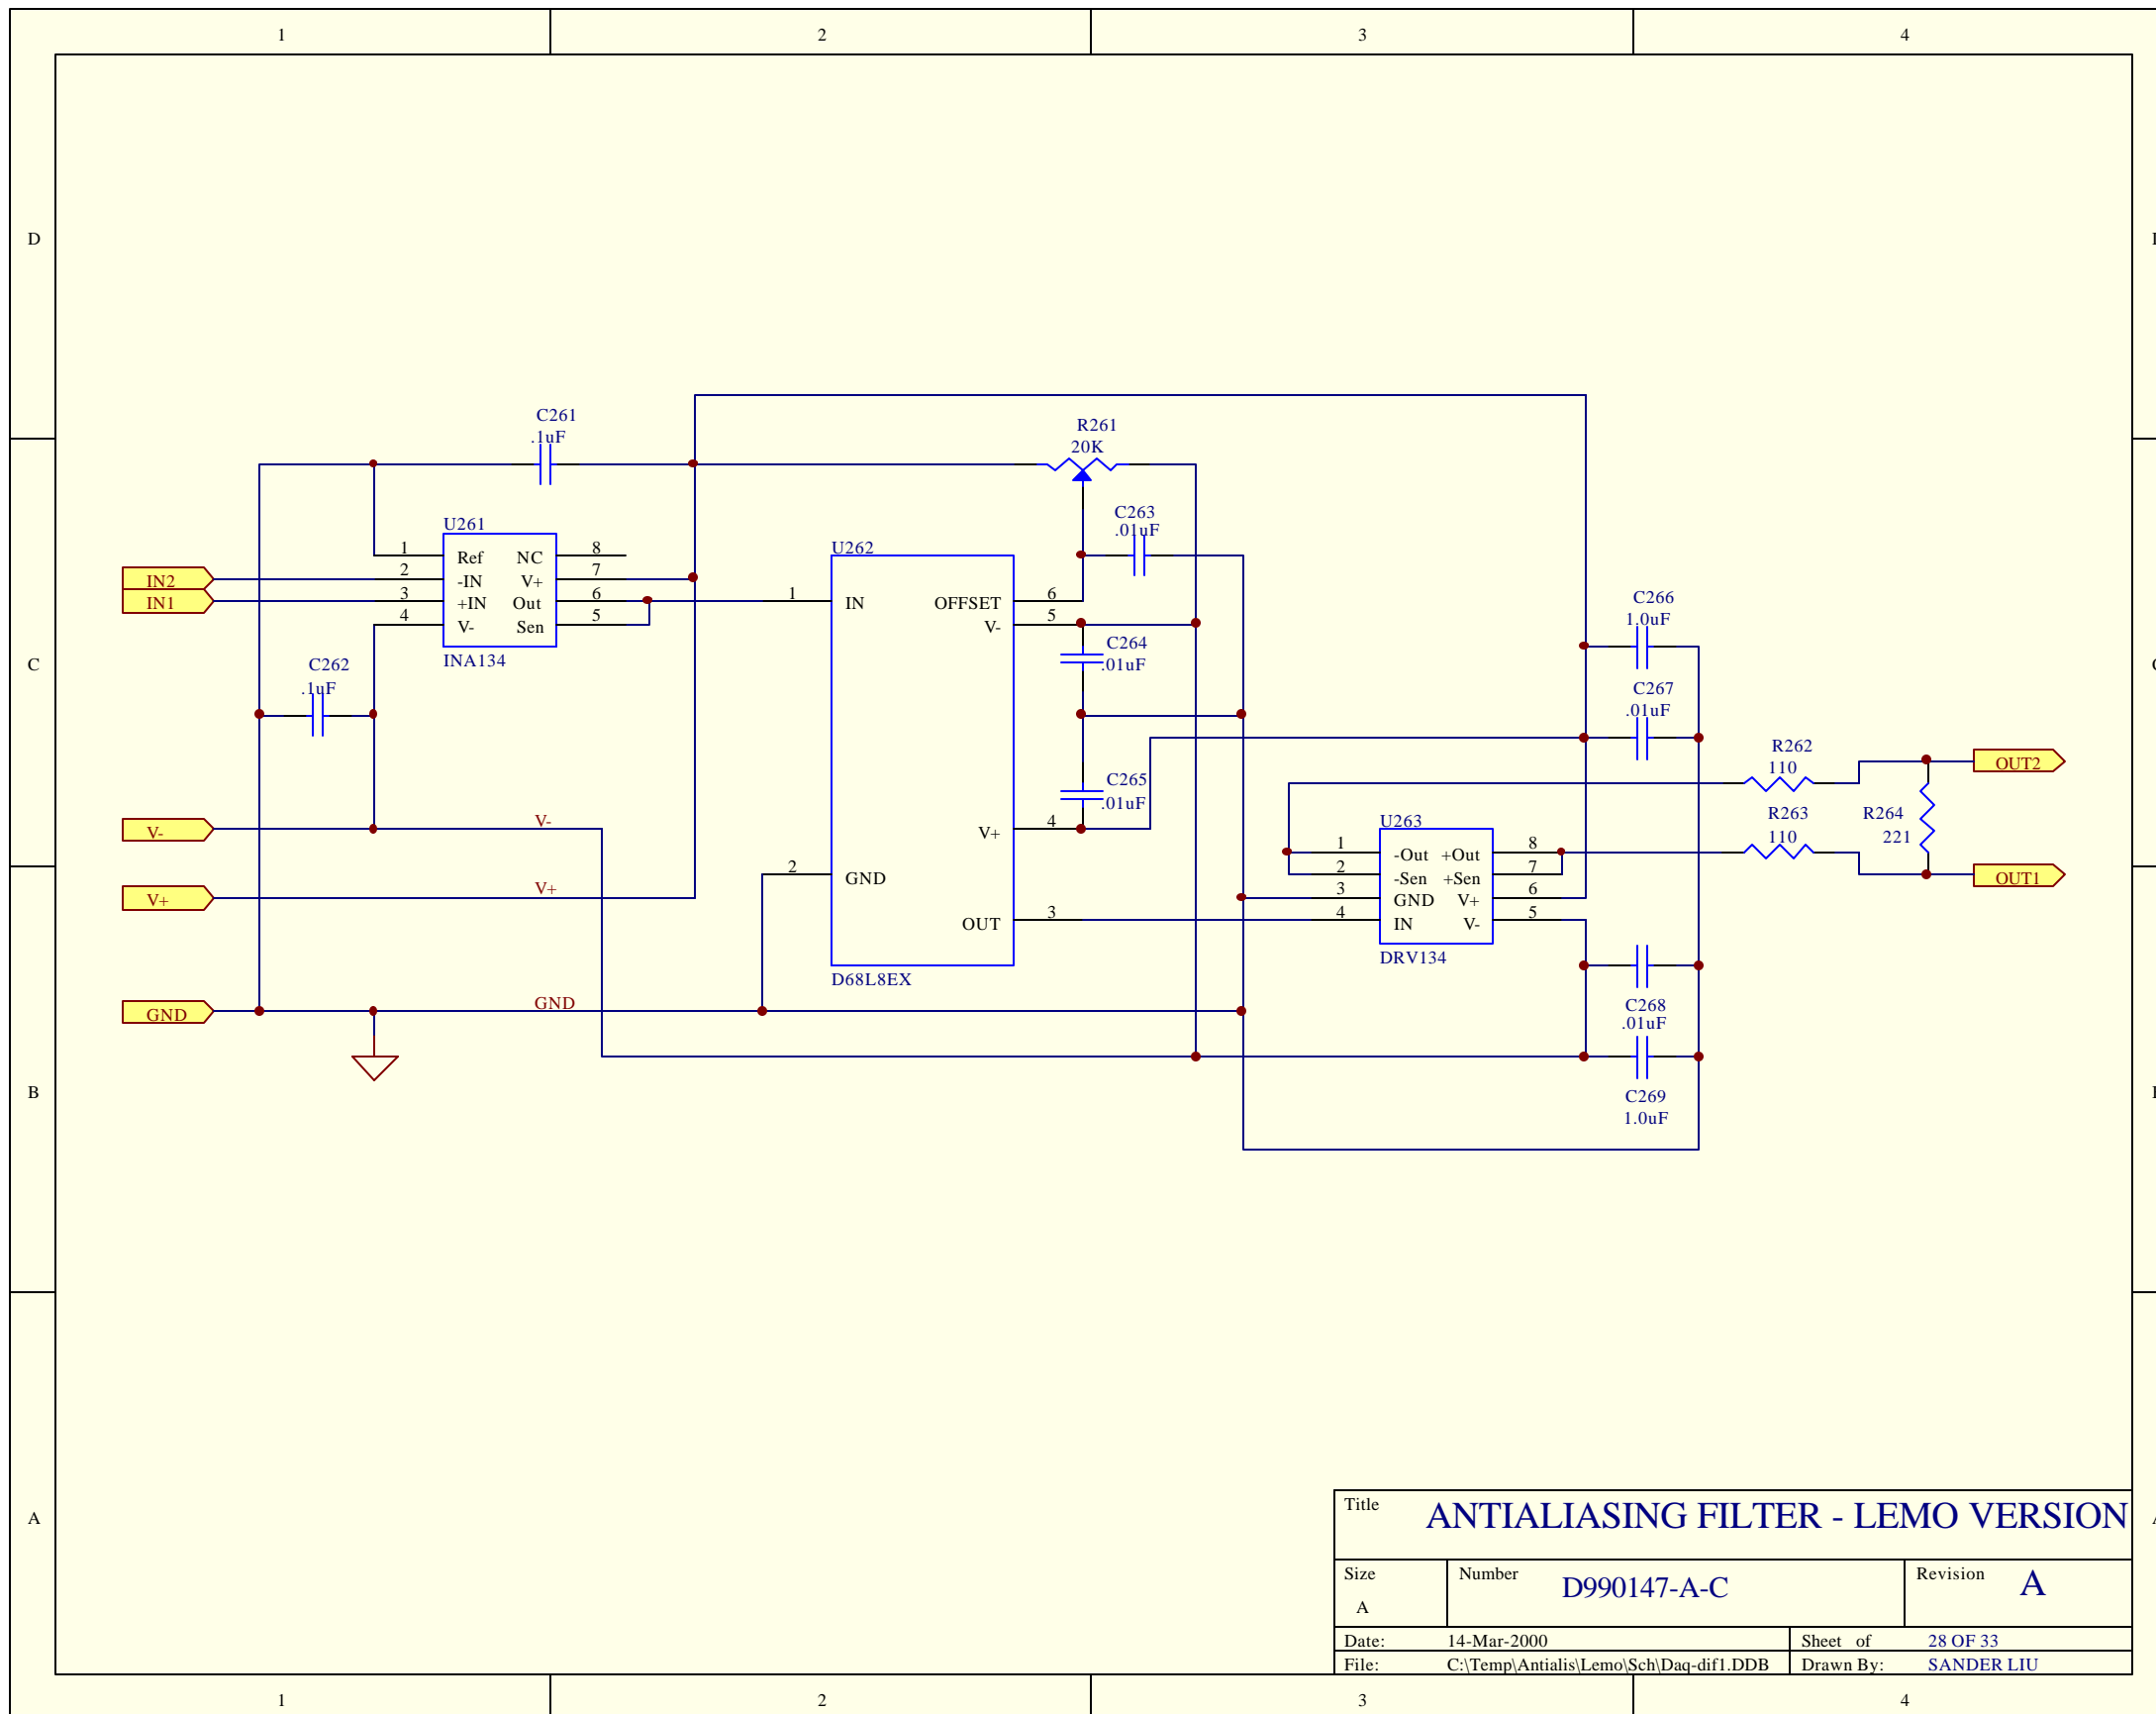

Title			ANTIALIASING FILTER - LEMO VERSION		
Size	Number	Revision			
A	D990147-A-C	A			
Date:	14-Mar-2000	Sheet of	28 OF 33		
File:	C:\Temp\Antialis\Lemo\Sch\Daq-dif1.DDB	Drawn By:	SANDER LIU