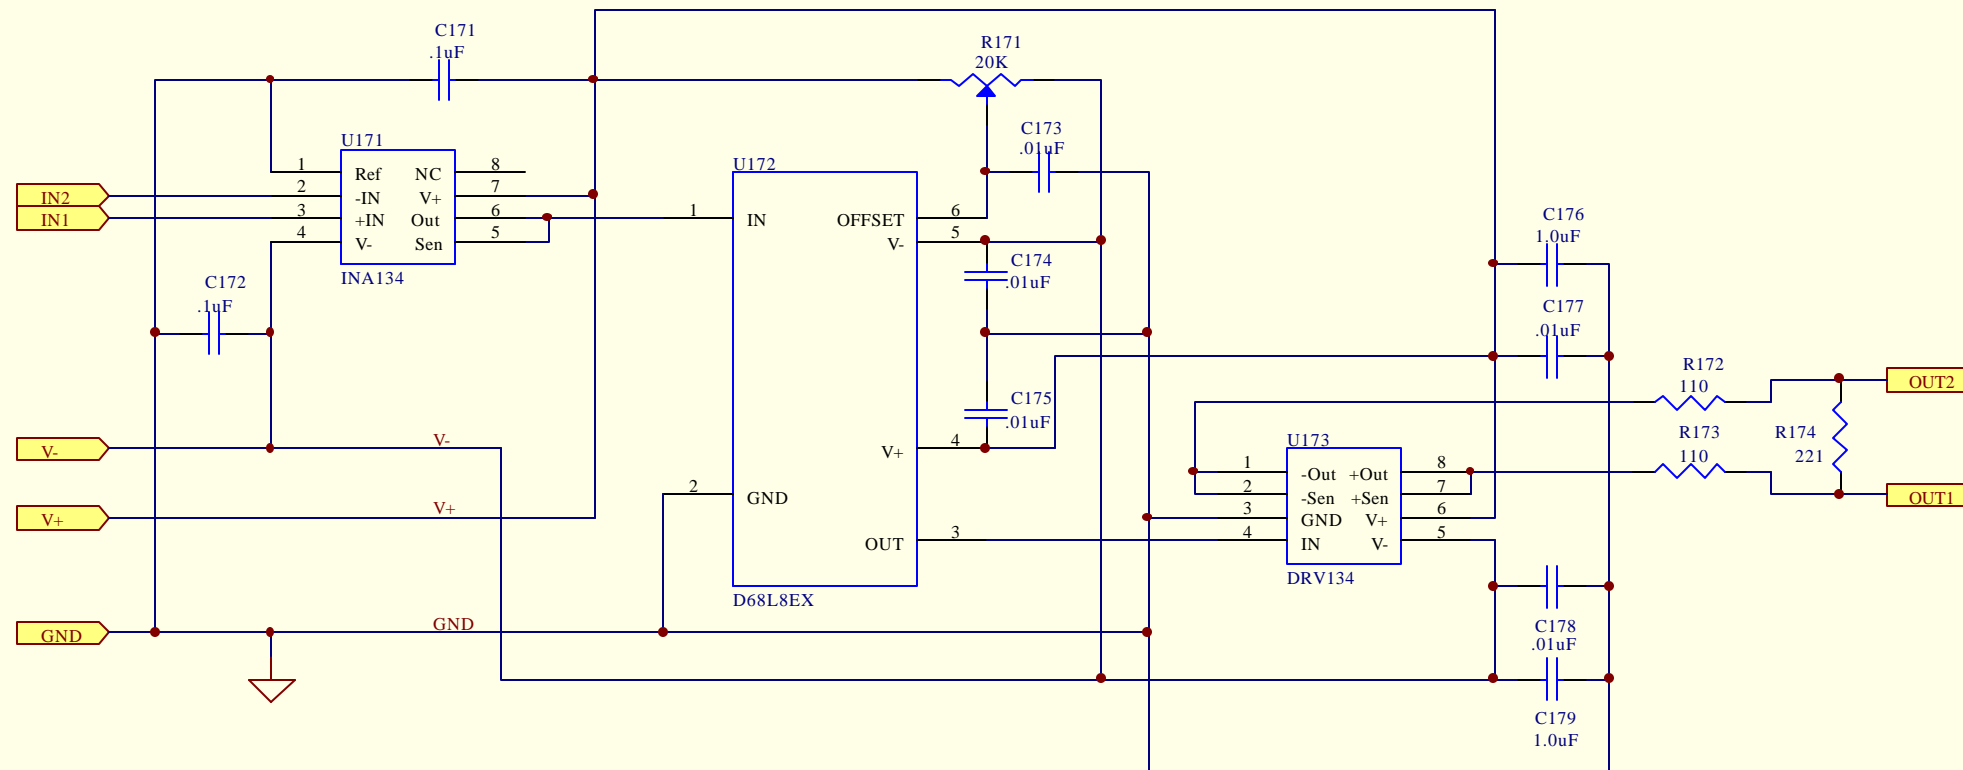

Title			ANTIALIASING FILTER - LEMO VERSION		
Size	Number	Revision		A	
A	D990147-A-C				
Date:	14-Mar-2000	Sheet of	19 OF 33		
File:	C:\Temp\Antialis\Lemo\Sch\Daq-dif1.DDB	Drawn By:	SANDER LIU