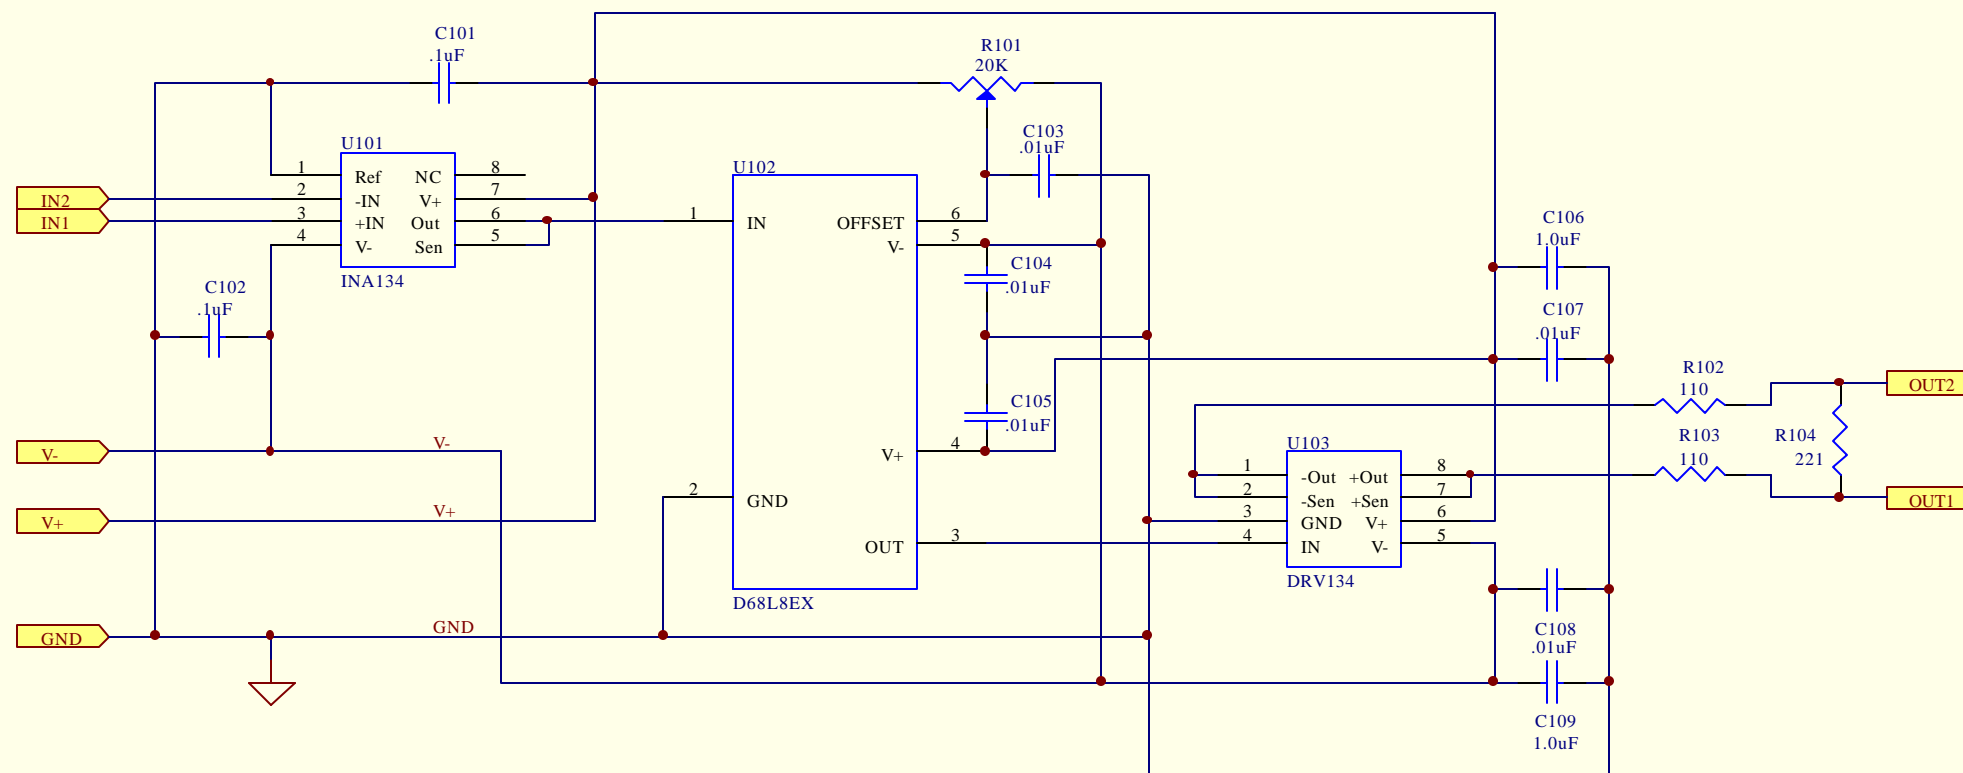

Title			ANTIALIASING FILTER - LEMO VERSION		
Size	Number	Revision			
A	D990147-A-C	A			
Date:	14-Mar-2000	Sheet of	12 OF 33		
File:	C:\Temp\Antialis\Lemo\Sch\Daq-dif1.DDB	Drawn By:	SANDER LIU