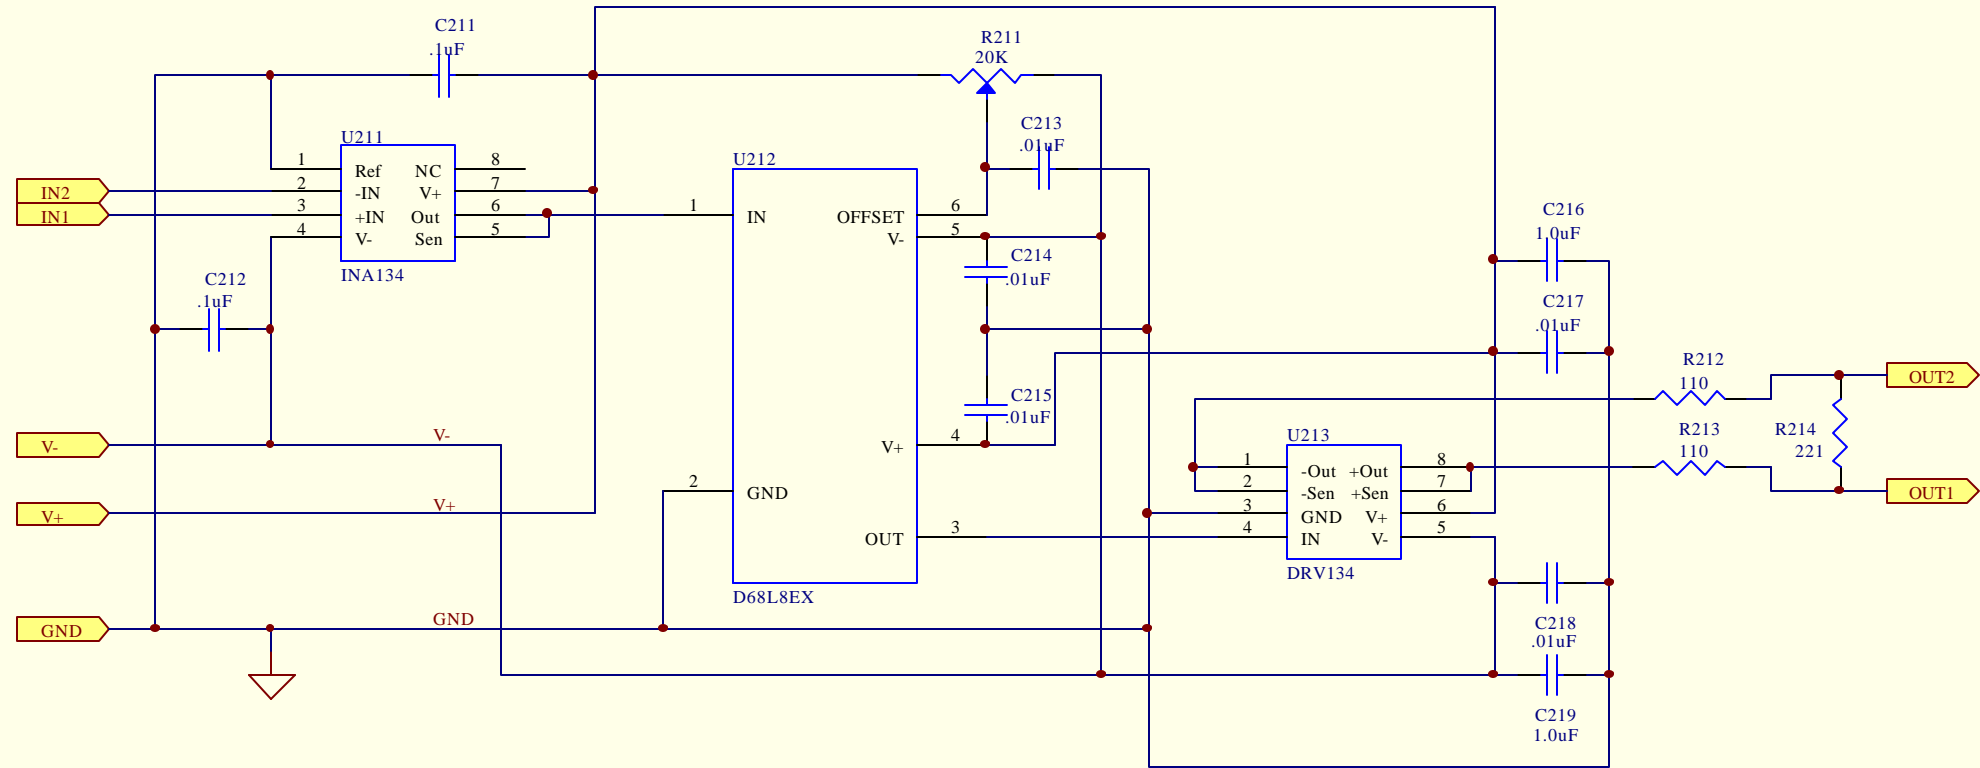

Title			ANTIALIASING FILTER - LEMO VERSION		
Size	Number	Revision			
A	D990147-A-C	A			
Date:	14-Mar-2000	Sheet of	23 OF 33		
File:	C:\Temp\Antialis\Lemo\Sch\Daq-dif1.DDB	Drawn By:	SANDER LIU