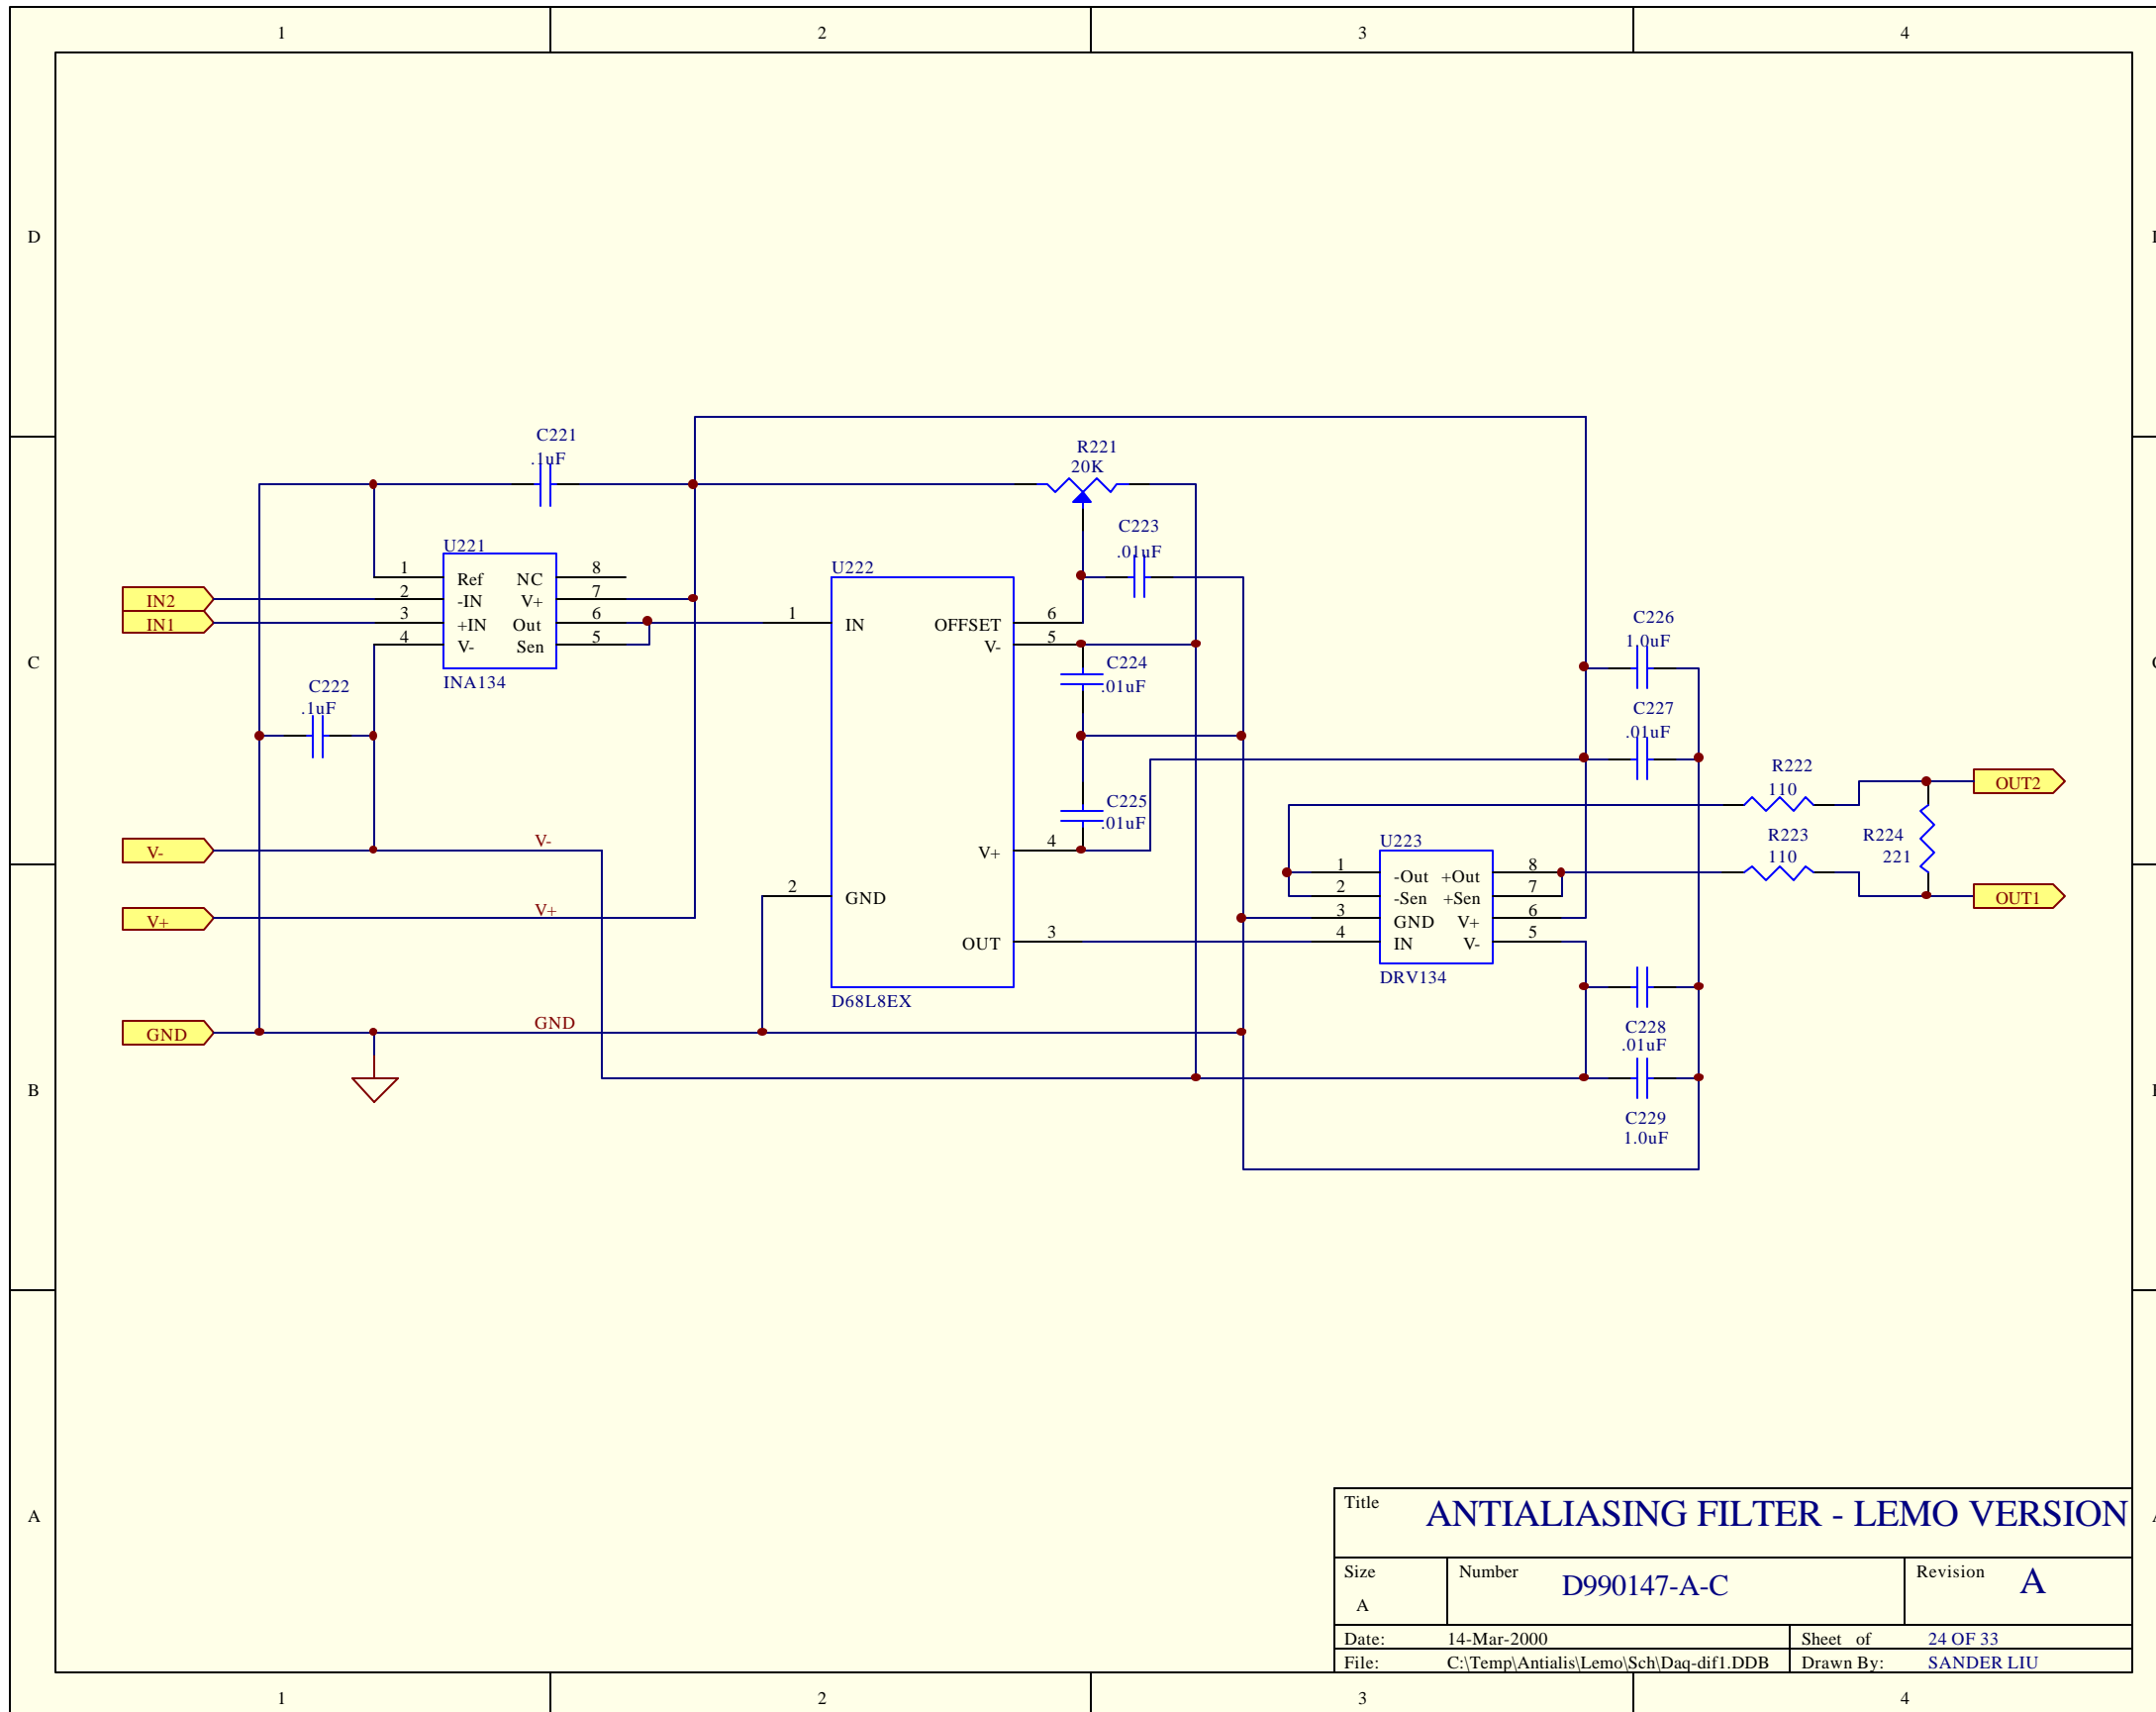

Title			ANTIALIASING FILTER - LEMO VERSION		
Size	Number	Revision			
A	D990147-A-C	A			
Date:	14-Mar-2000	Sheet of	24 OF 33		
File:	C:\Temp\Antialis\Lemo\Sch\Daq-dif1.DDB	Drawn By:	SANDER LIU