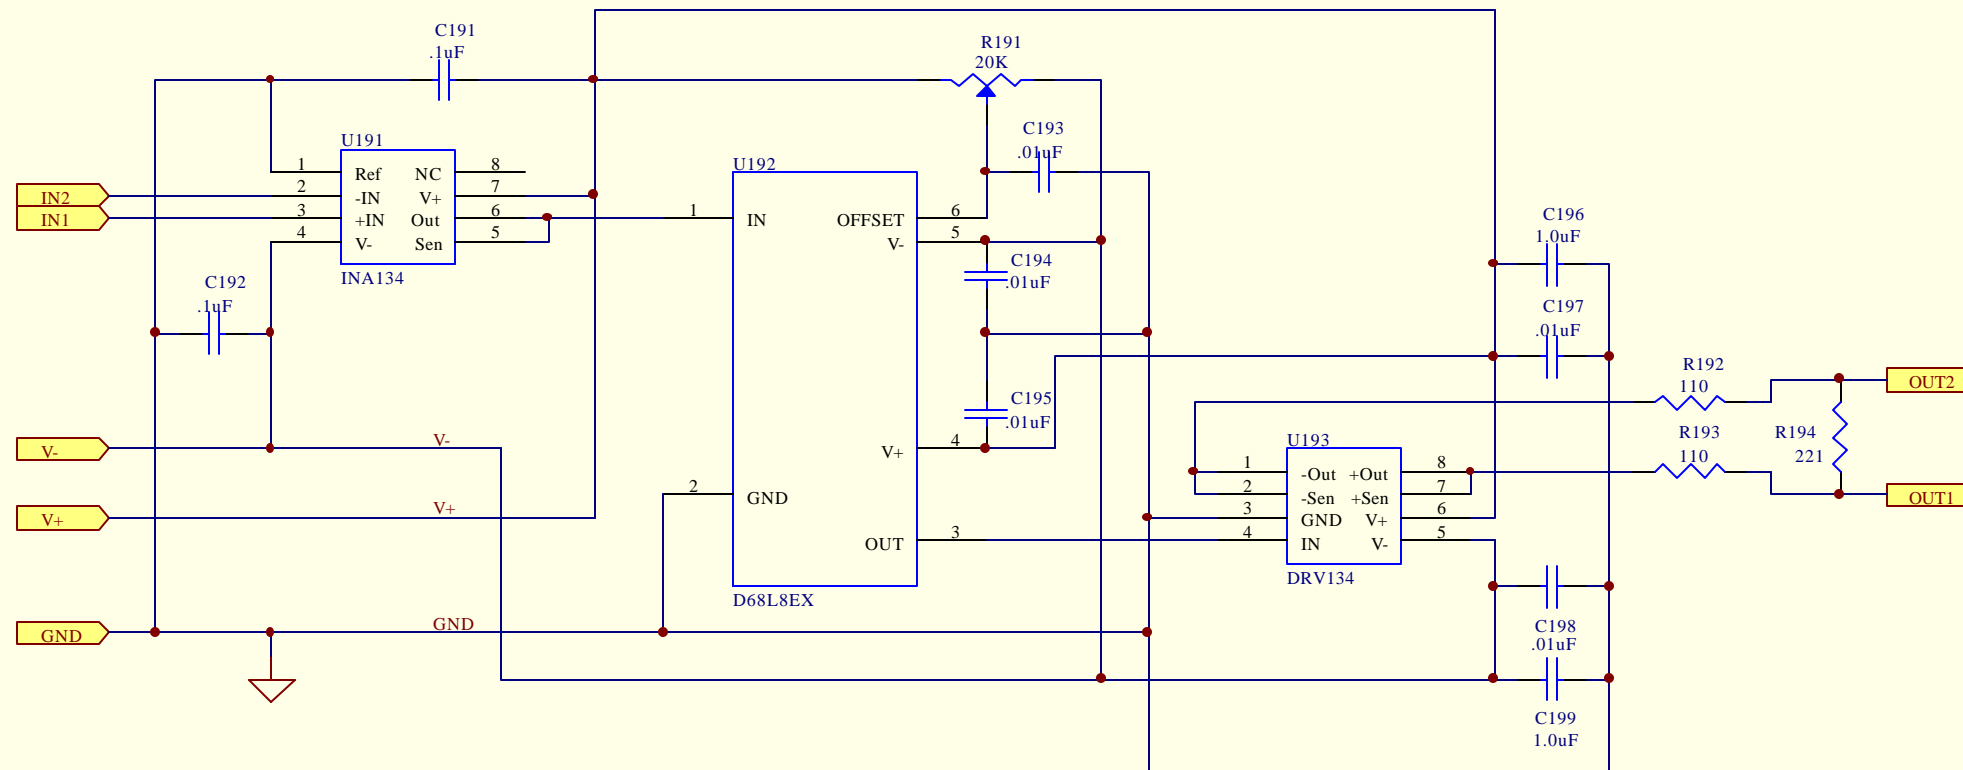

Title **ANTI_ALIASING FILTER - LEMO VERSION**

Size A Number **D990147-A-C** Revision **A**

Date: 14-Mar-2000 Sheet of 21 OF 33

File: C:\Temp\Antialis\Lemo\Sch\Daq-dif1.DDB Drawn By: SANDER LIU