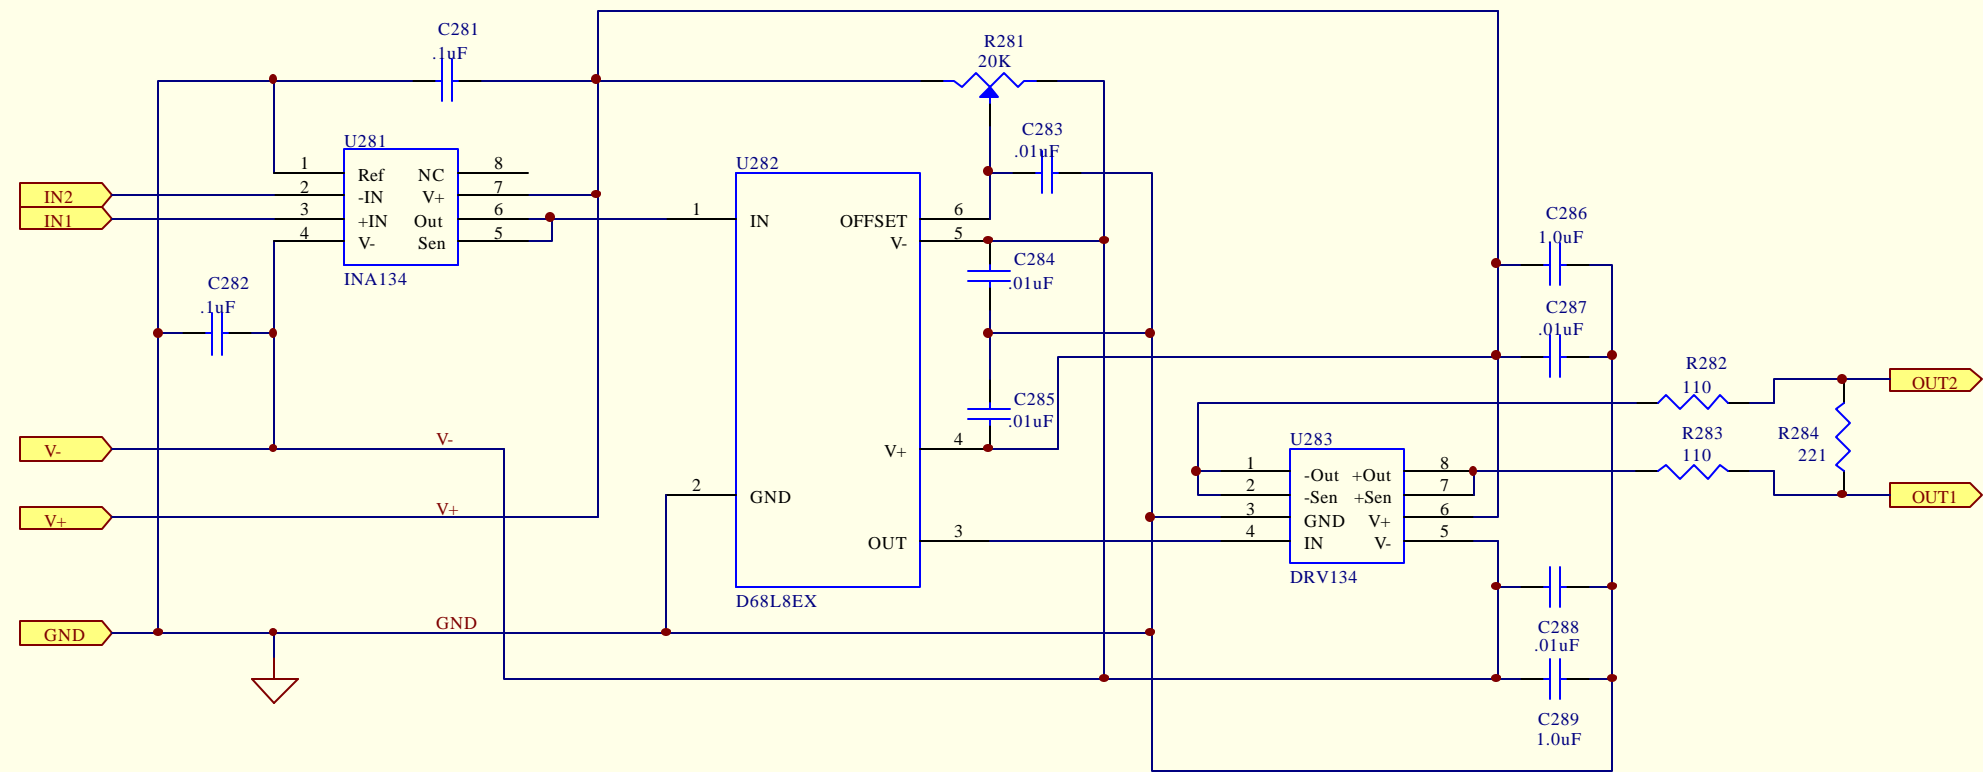

Title			ANTIALIASING FILTER - LEMO VERSION		
Size	Number	Revision			
A	D990147-A-C	A			
Date:	14-Mar-2000	Sheet of	30 OF 33		
File:	C:\Temp\Antialis\Lemo\Sch\Daq-dif1.DDB	Drawn By:	SANDER LIU