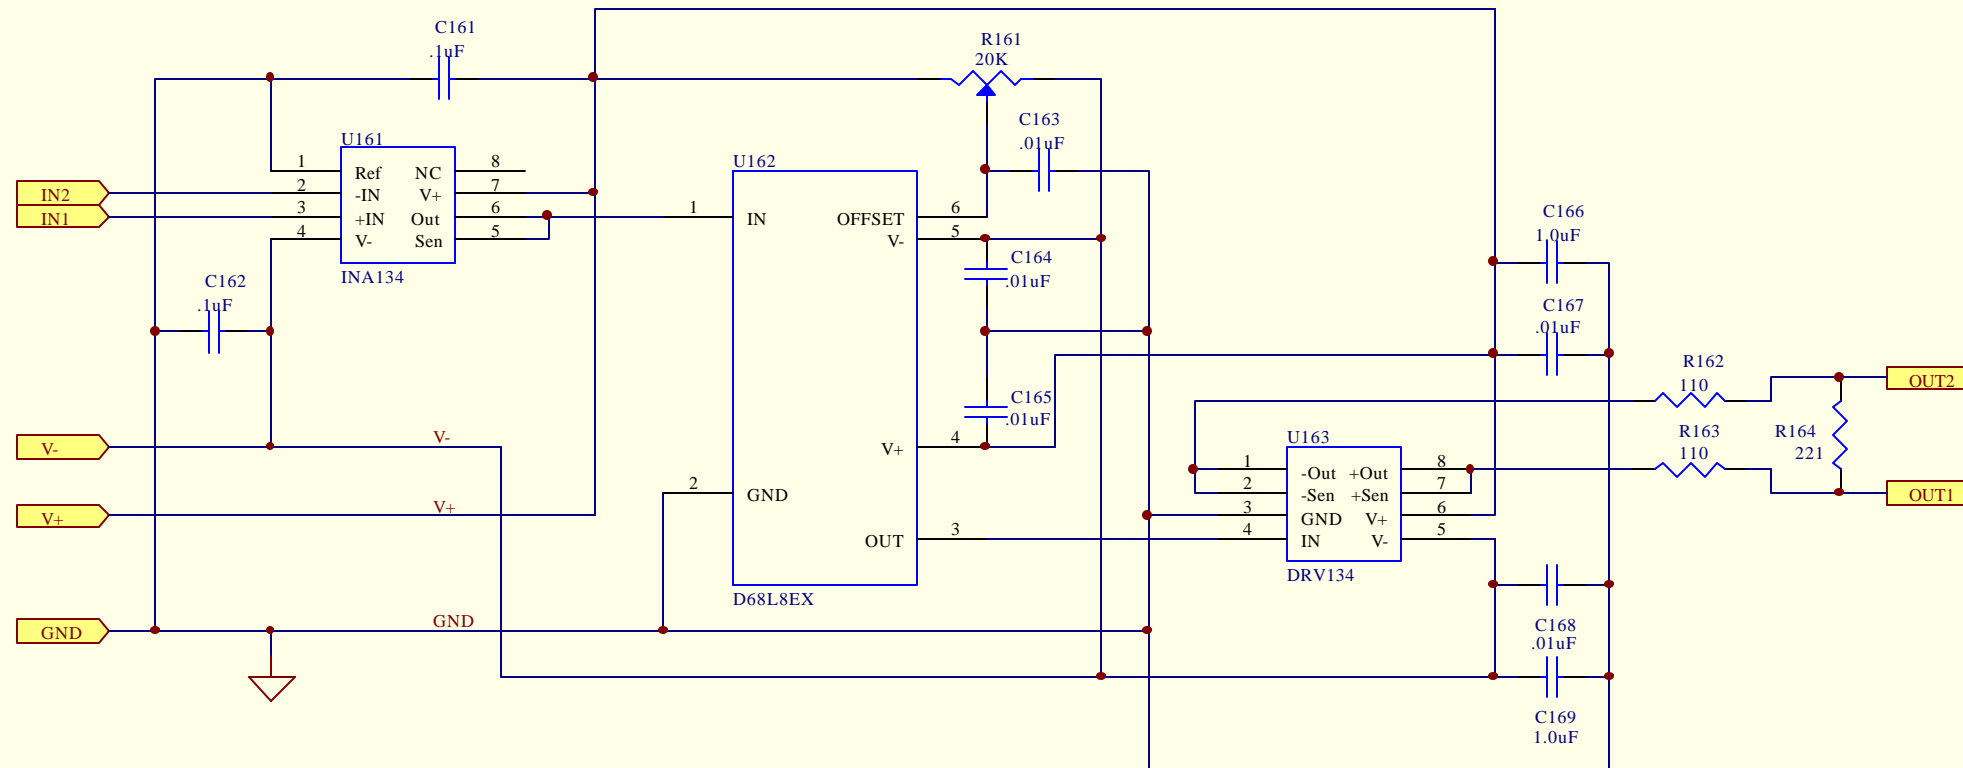

Title **ANTI_ALIASING FILTER - LEMO VERSION**

Size A Number **D990147-A-C** Revision **A**

Date: 14-Mar-2000 Sheet of 18 OF 33
File: C:\Temp\Antialis\Lemo\Sch\Daq-dif1.DDB Drawn By: SANDER LIU