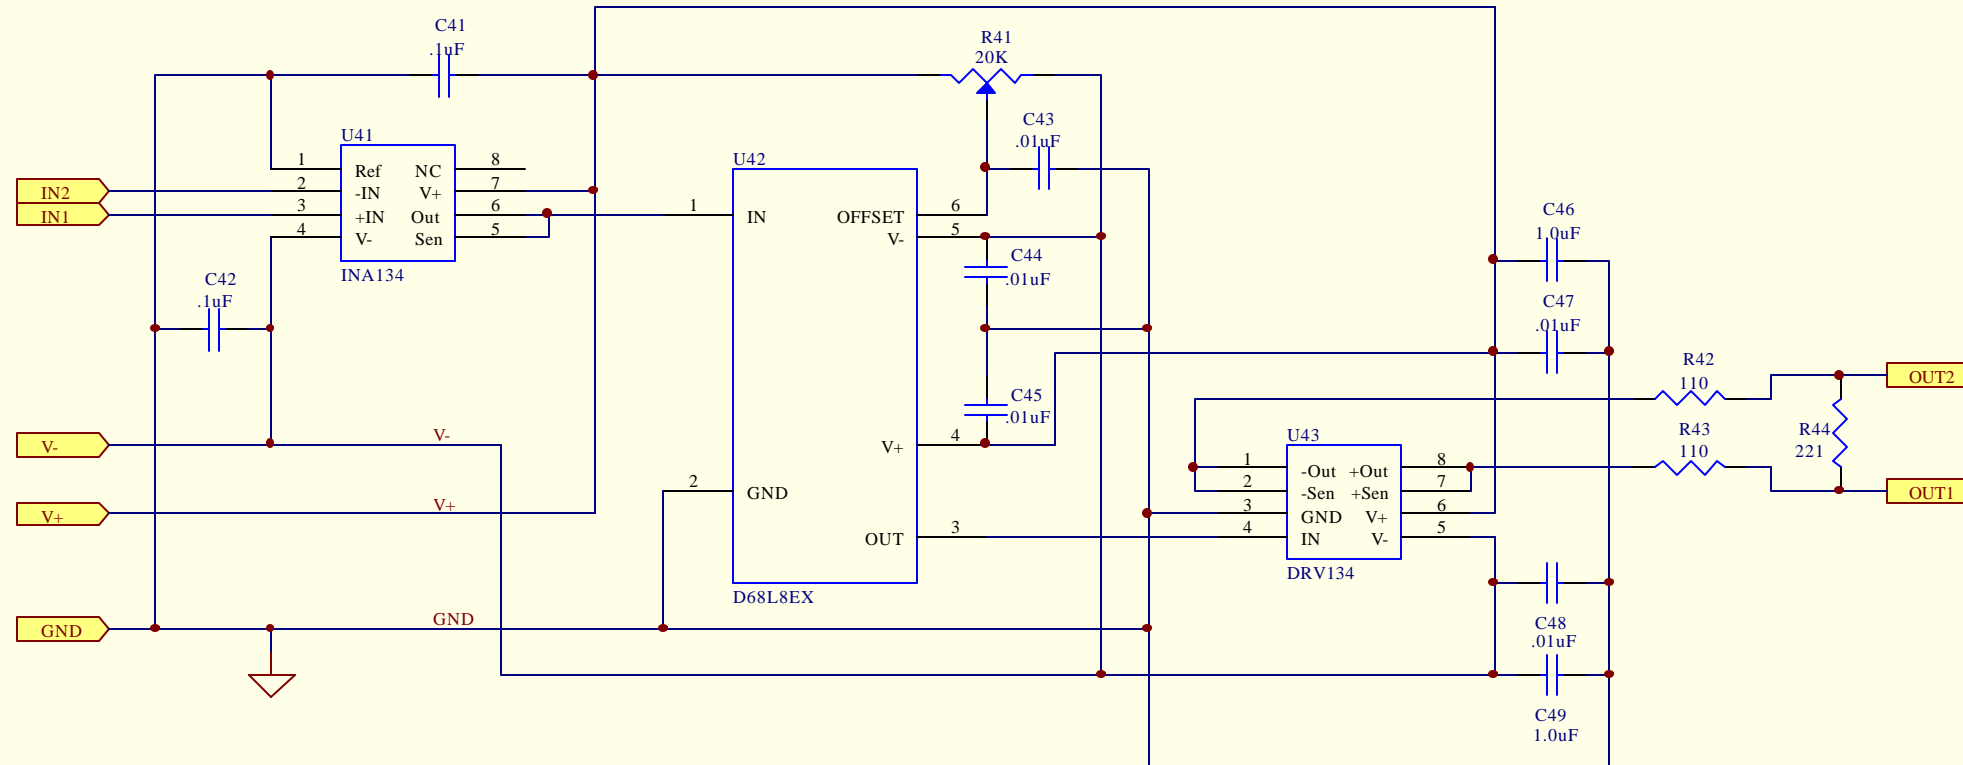

Size A Number **D990147-A-C** Revision **A**

Date: 14-Mar-2000 Sheet of 4 OF 33

File: C:\Temp\Antialis\Lemo\Sch\Daq-dif1.DDB Drawn By: SANDER LIU

Title			ANTIALIASING FILTER - LEMO VERSION		
Size	Number	Revision			
A	D990147-A-C	A			
Date:	14-Mar-2000	Sheet of	5 OF 33		
File:	C:\Temp\Antialis\Lemo\Sch\Daq-dif1.DDB	Drawn By:	SANDER LIU		