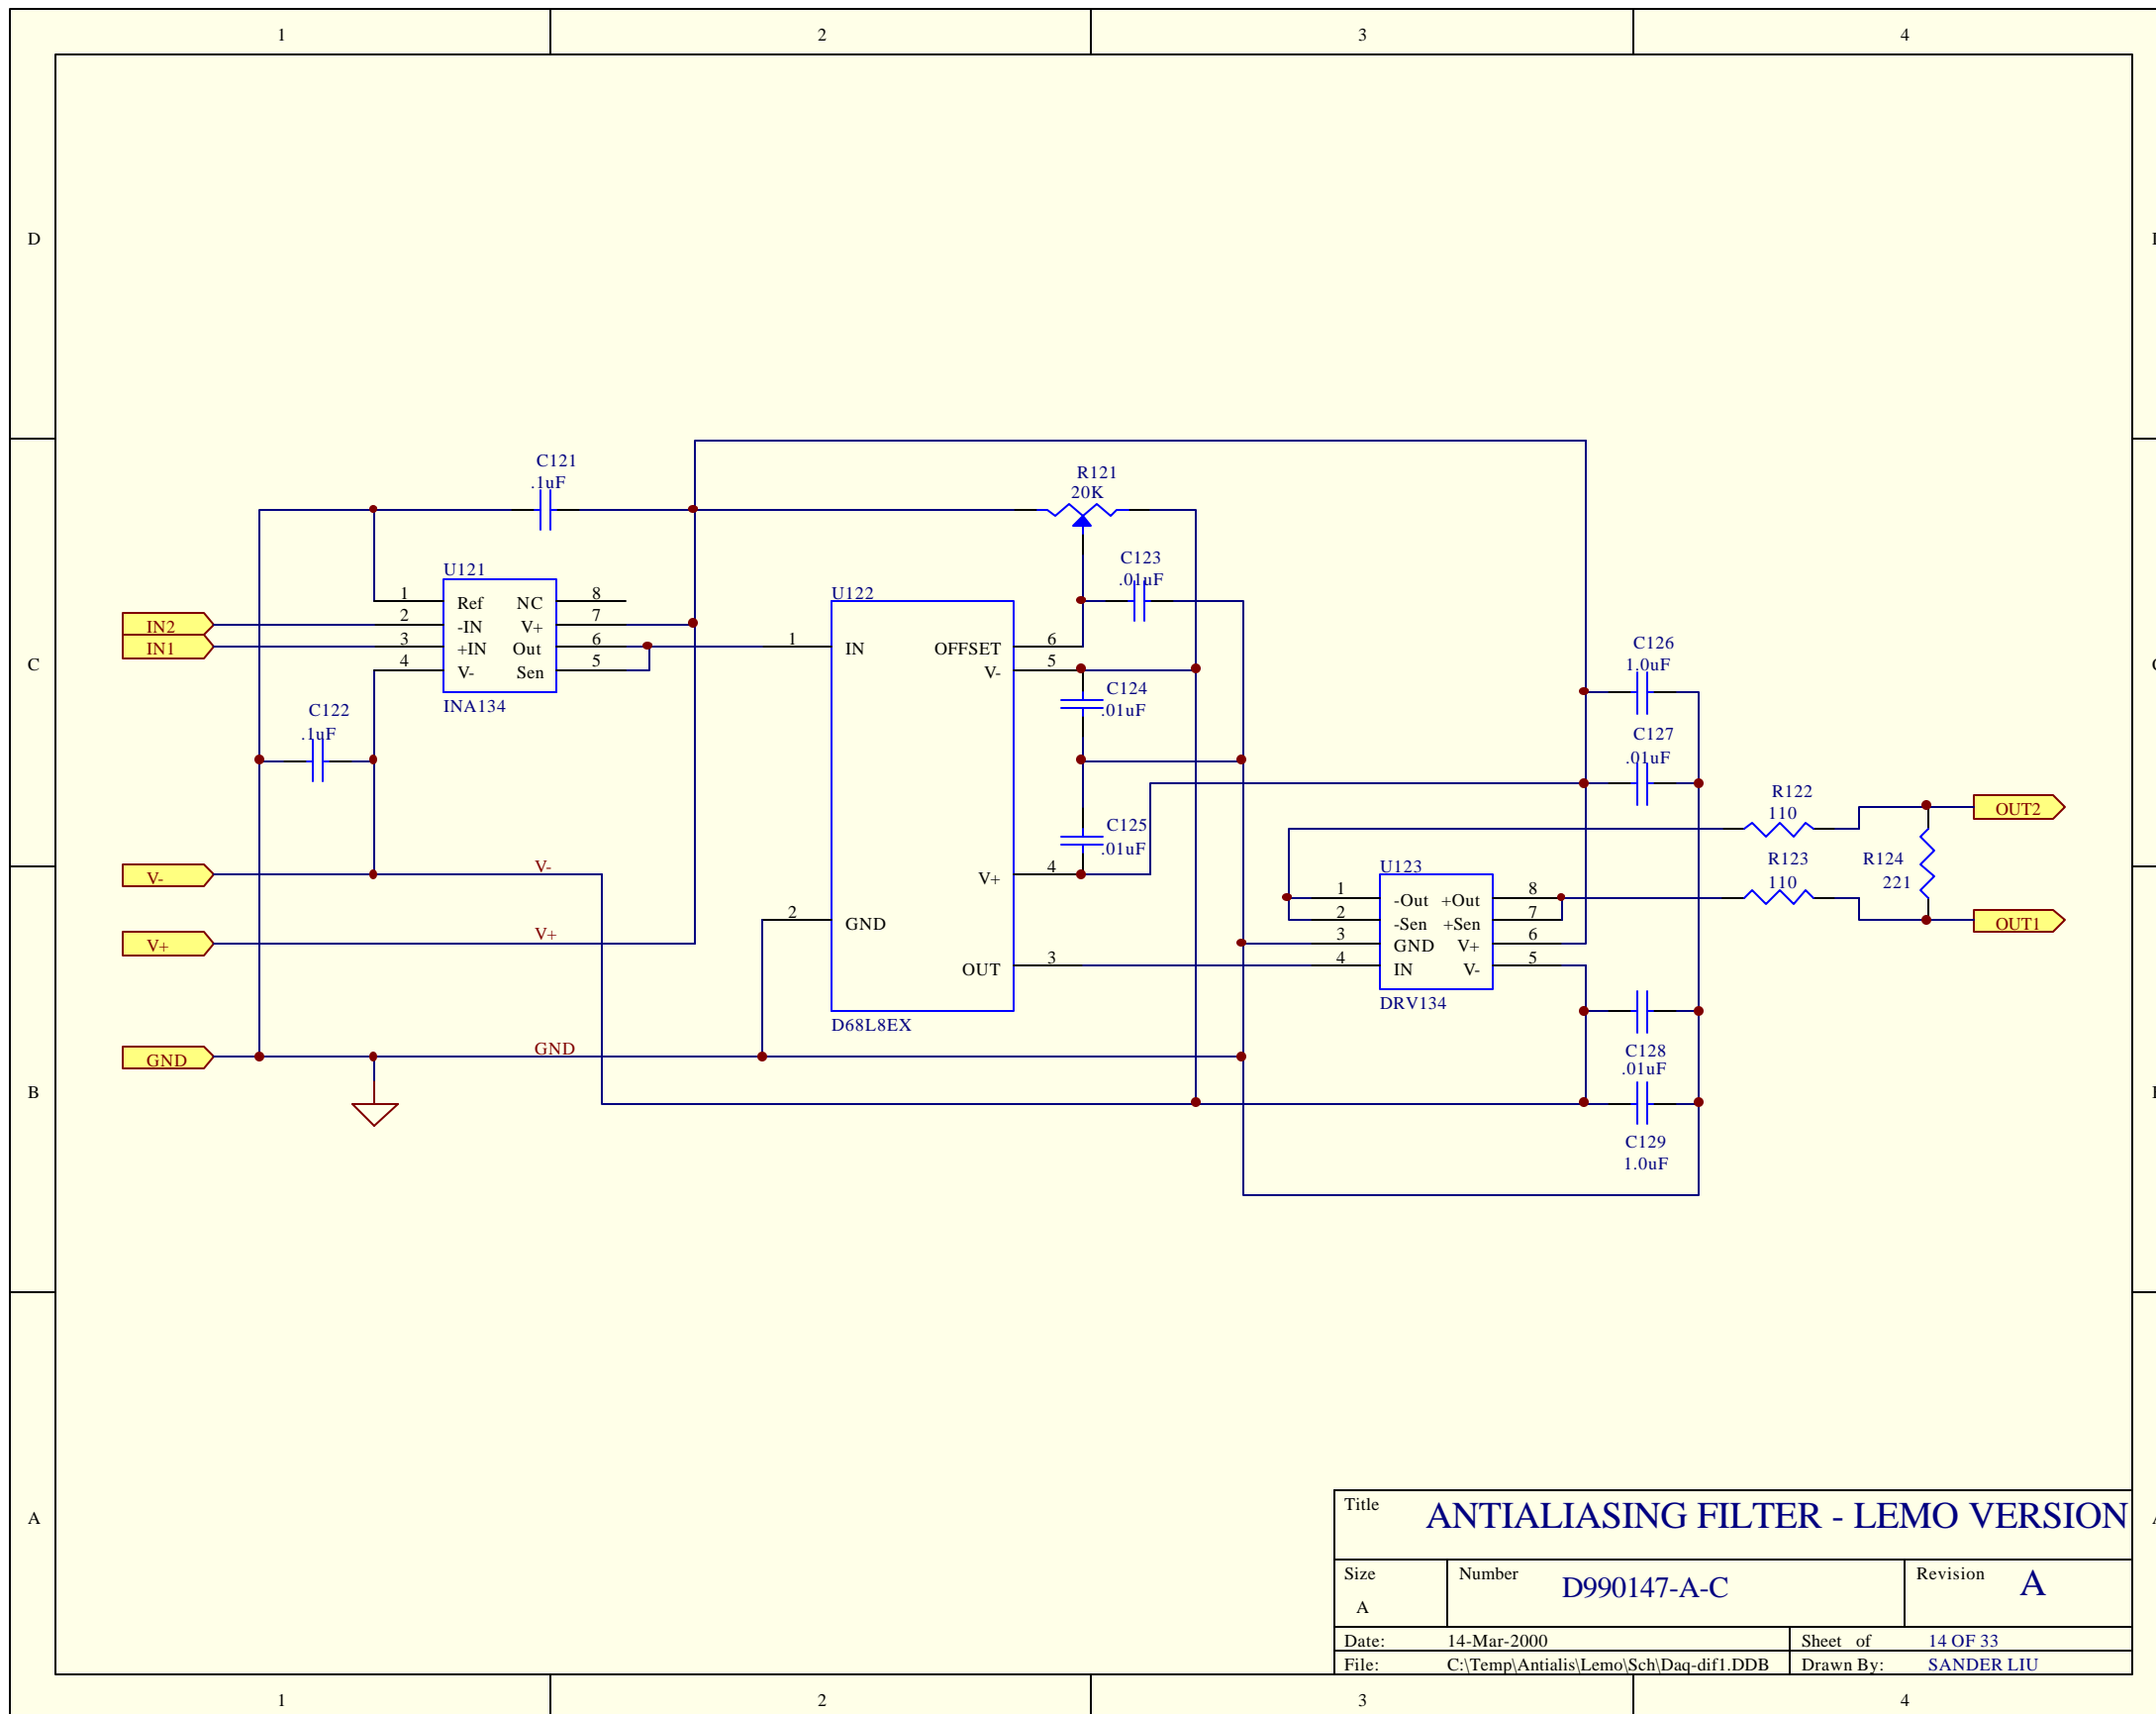

Title			ANTIALIASING FILTER - LEMO VERSION		
Size	Number	Revision			
A	D990147-A-C	A			
Date:	14-Mar-2000	Sheet of	14 OF 33		
File:	C:\Temp\Antialis\Lemo\Sch\Daq-dif1.DDB	Drawn By:	SANDER LIU