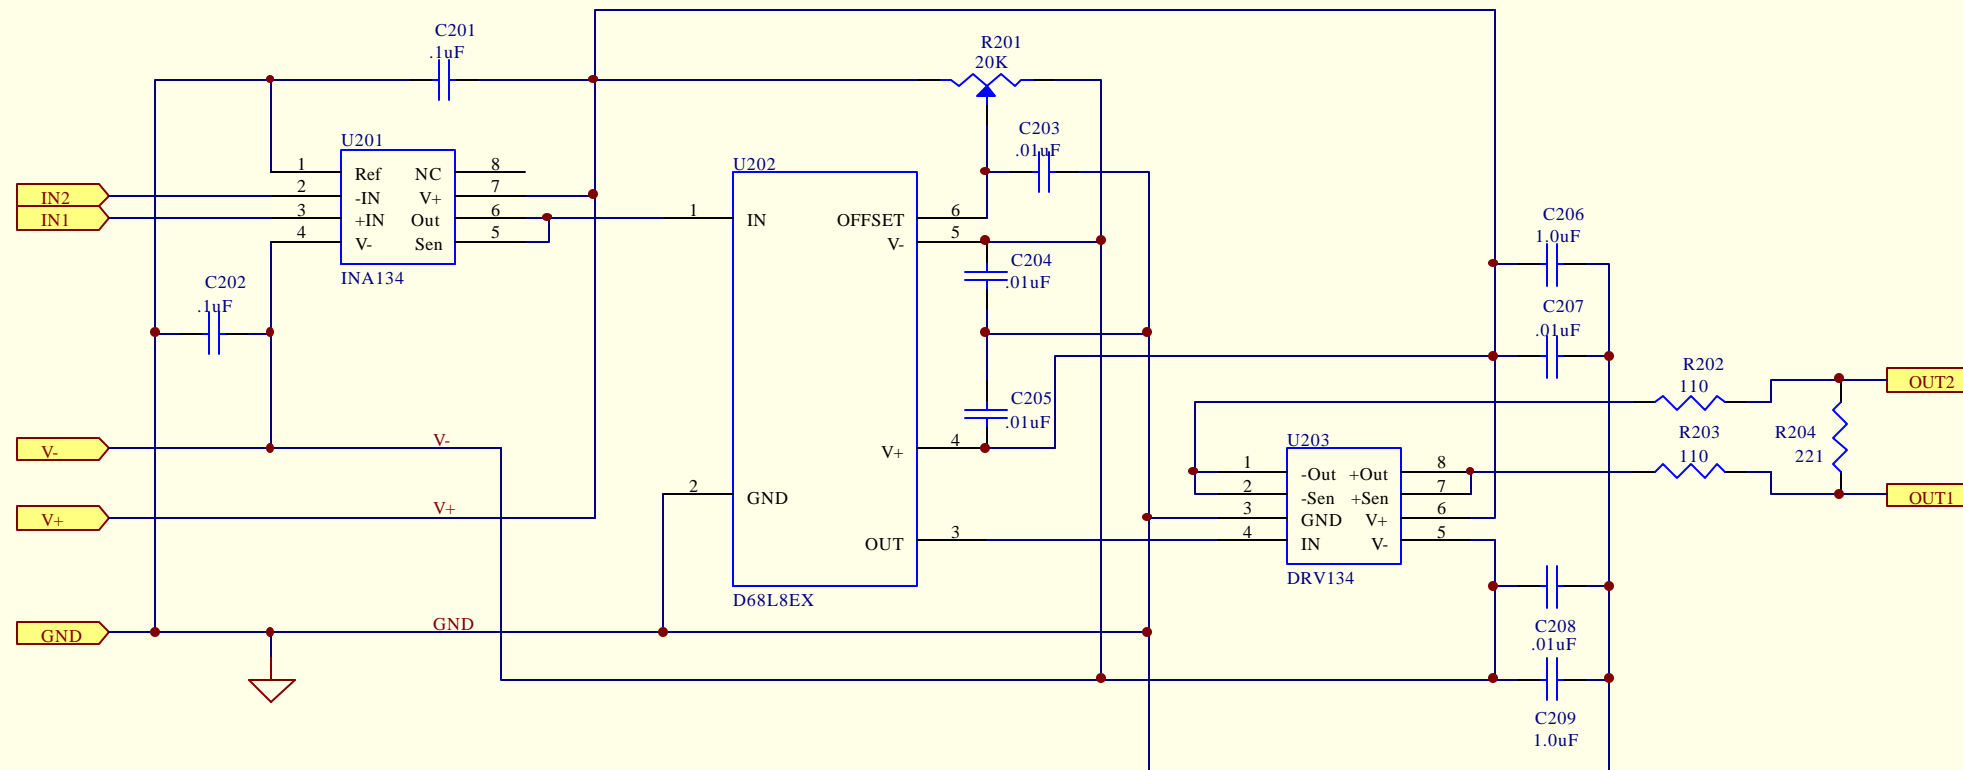

Title		
ANTI_ALIASING FILTER - LEMO VERSION		
Size	Number	Revision
A	D990147-A-C	A
Date:	14-Mar-2000	Sheet of 22 OF 33
File:	C:\Temp\Antialis\Lemo\Sch\Daq-dif1.DDB	Drawn By: SANDER LIU