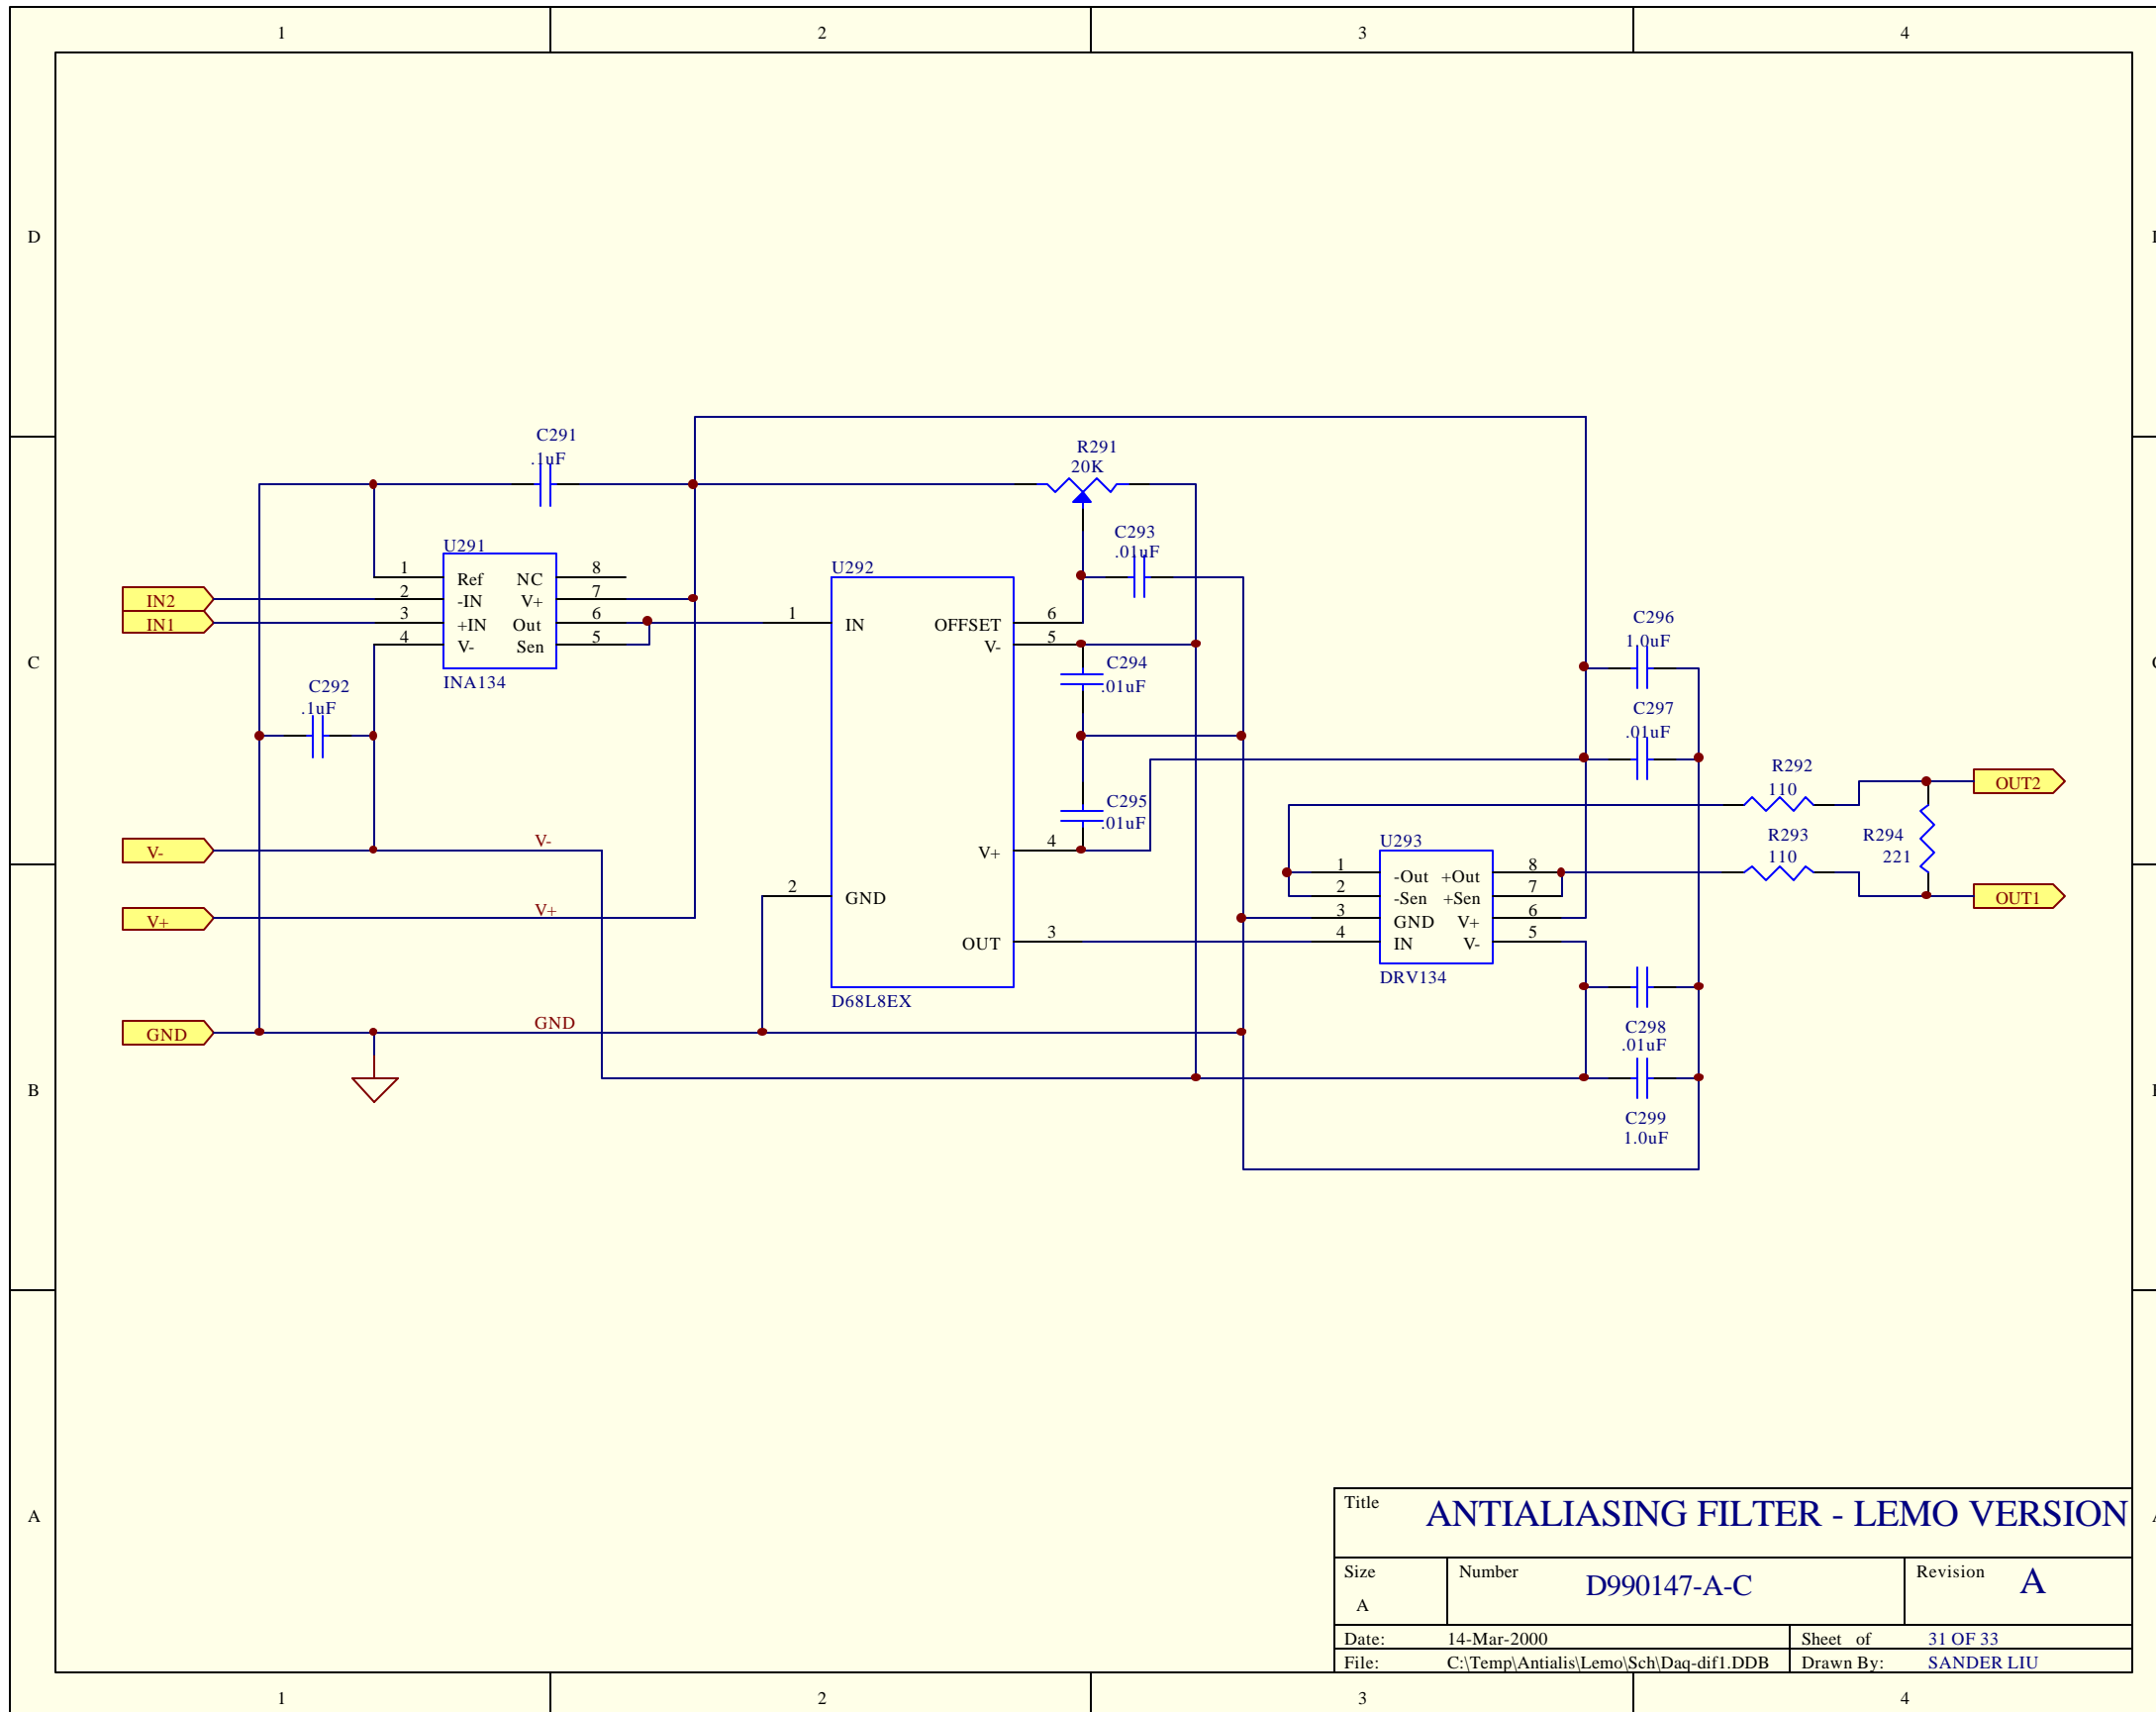

Title			ANTIALIASING FILTER - LEMO VERSION		
Size	Number	Revision			
A	D990147-A-C	A			
Date:	14-Mar-2000	Sheet of	31 OF 33		
File:	C:\Temp\Antialis\Lemo\Sch\Daq-dif1.DDB	Drawn By:	SANDER LIU