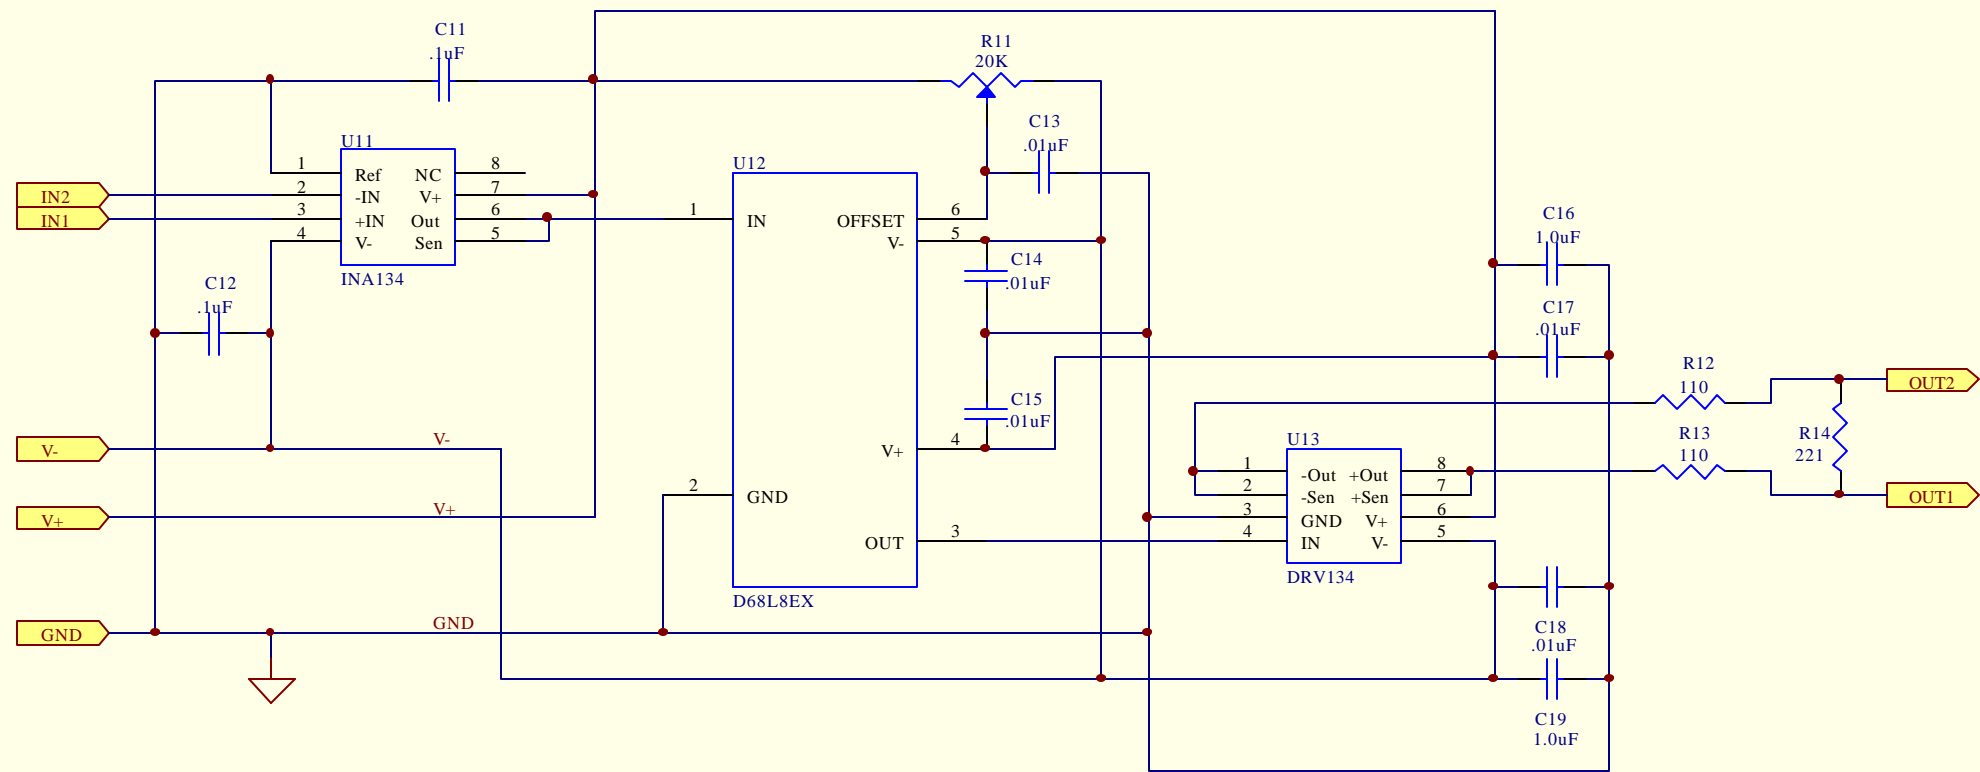

Data Acquisition System Antialiasing Filters - LEMO		
Doc No	D990147-A-C	Revision A
Author		
Checked		
Released		

Title			ANTIALIASING FILTER - LEMO VERSION		
Size	Number	Revision			
A	D990147-A-C	A			
Date:	14-Mar-2000	Sheet of	2 of 33		
File:	C:\Temp\Antialis\Lemo\Sch\Daq-dif1.DDB	Drawn By:	SANDER LIU		