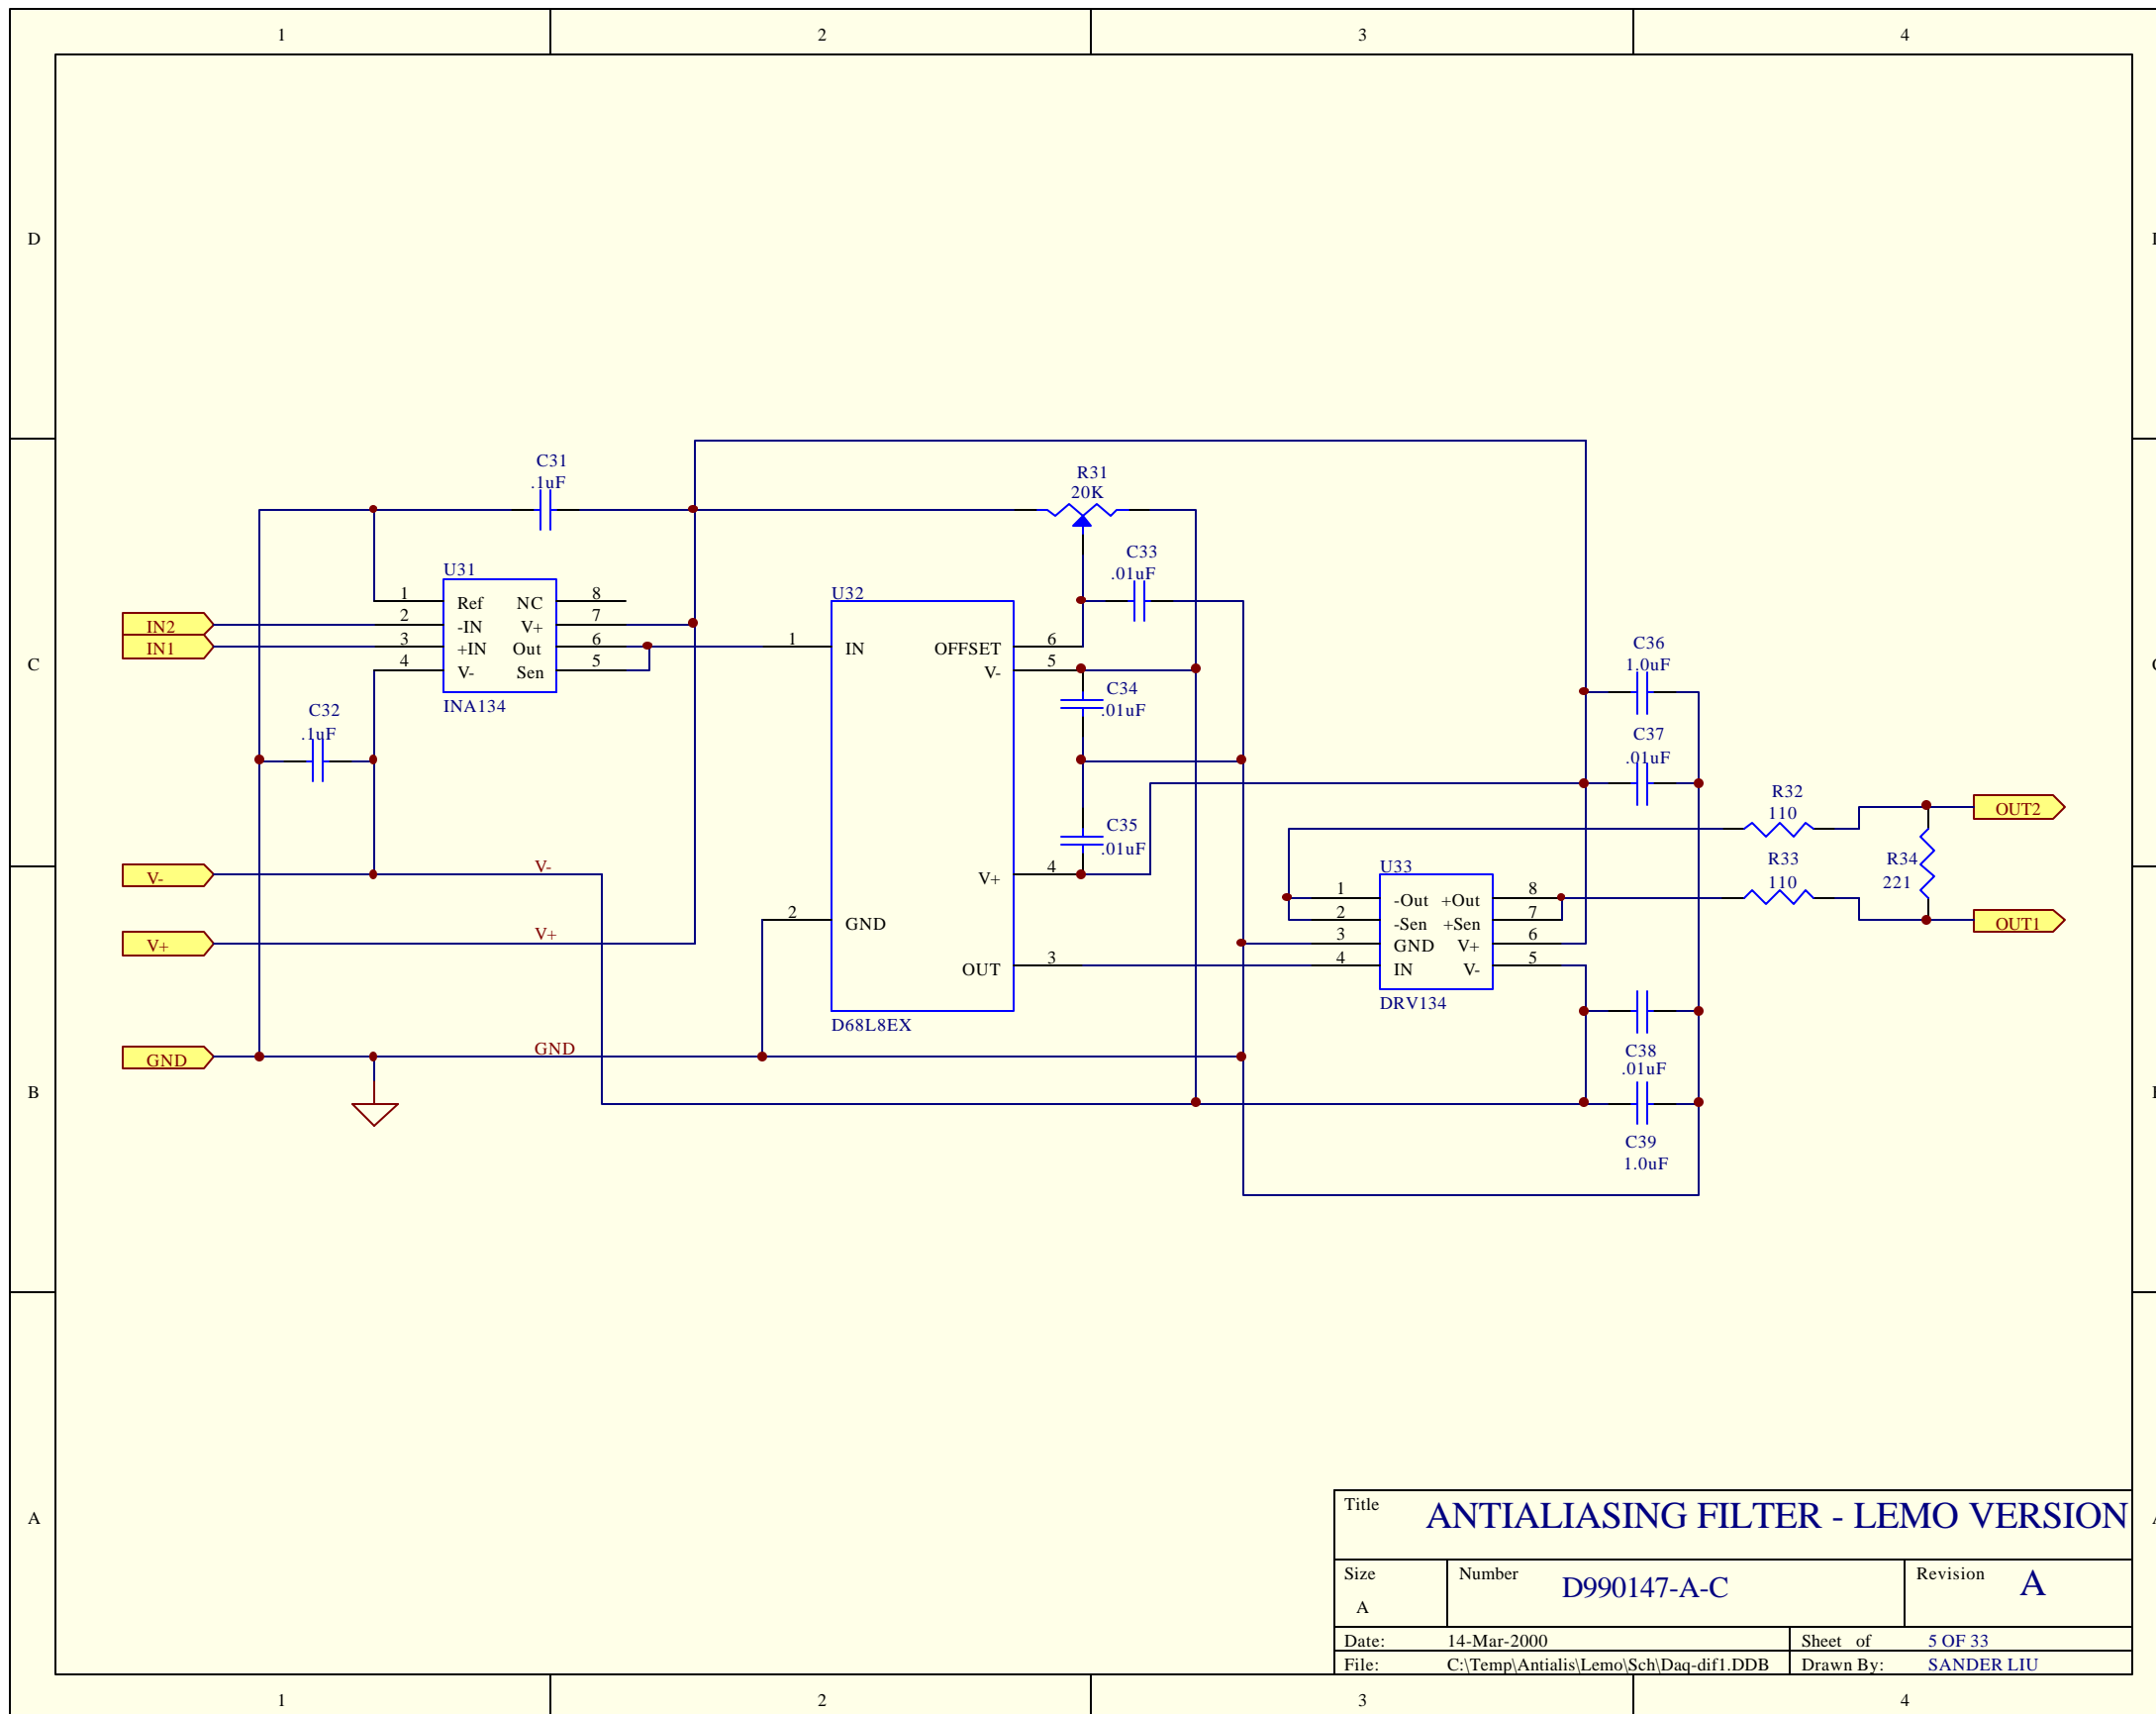

Size A Number **D990147-A-C** Revision **A**

Date: 14-Mar-2000 Sheet of 4 OF 33

File: C:\Temp\Antialis\Lemo\Sch\Daq-dif1.DDB Drawn By: SANDER LIU

Title			ANTIALIASING FILTER - LEMO VERSION		
Size	Number	Revision			
A	D990147-A-C	A			
Date:	14-Mar-2000	Sheet of	5 OF 33		
File:	C:\Temp\Antialis\Lemo\Sch\Daq-dif1.DDB	Drawn By:	SANDER LIU		