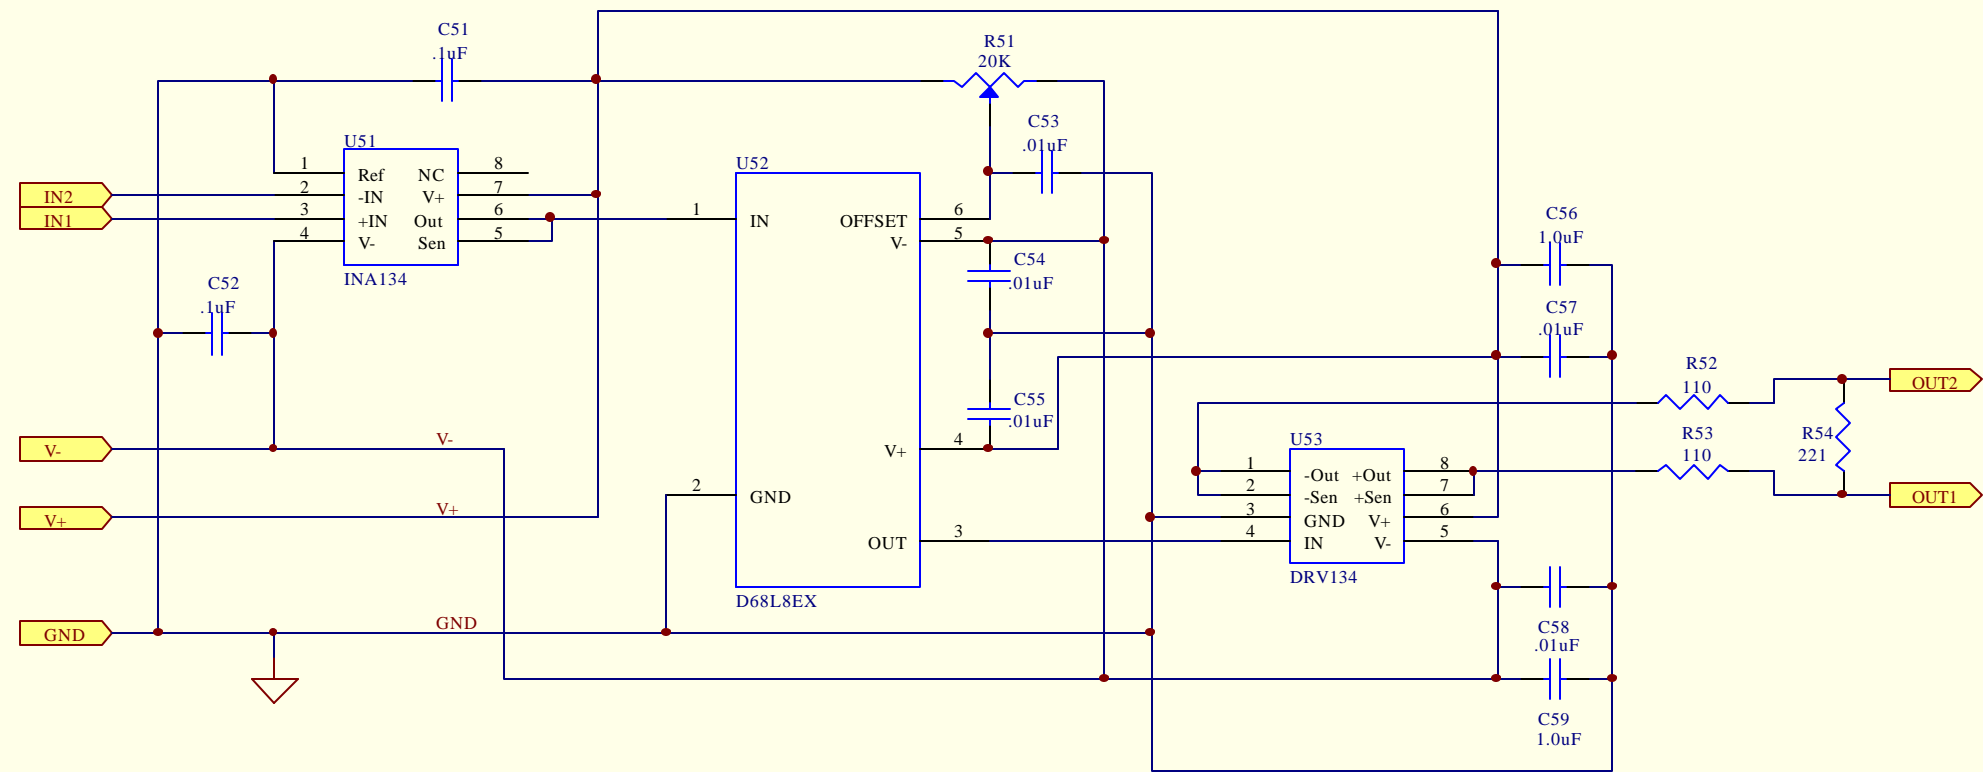

Title			ANTIALIASING FILTER - LEMO VERSION		
Size	Number	Revision			
A	D990147-A-C	A			
Date:	14-Mar-2000	Sheet of	7 OF 33		
File:	C:\Temp\Antialis\Lemo\Sch\Daq-dif1.DDB	Drawn By:	SANDER LIU