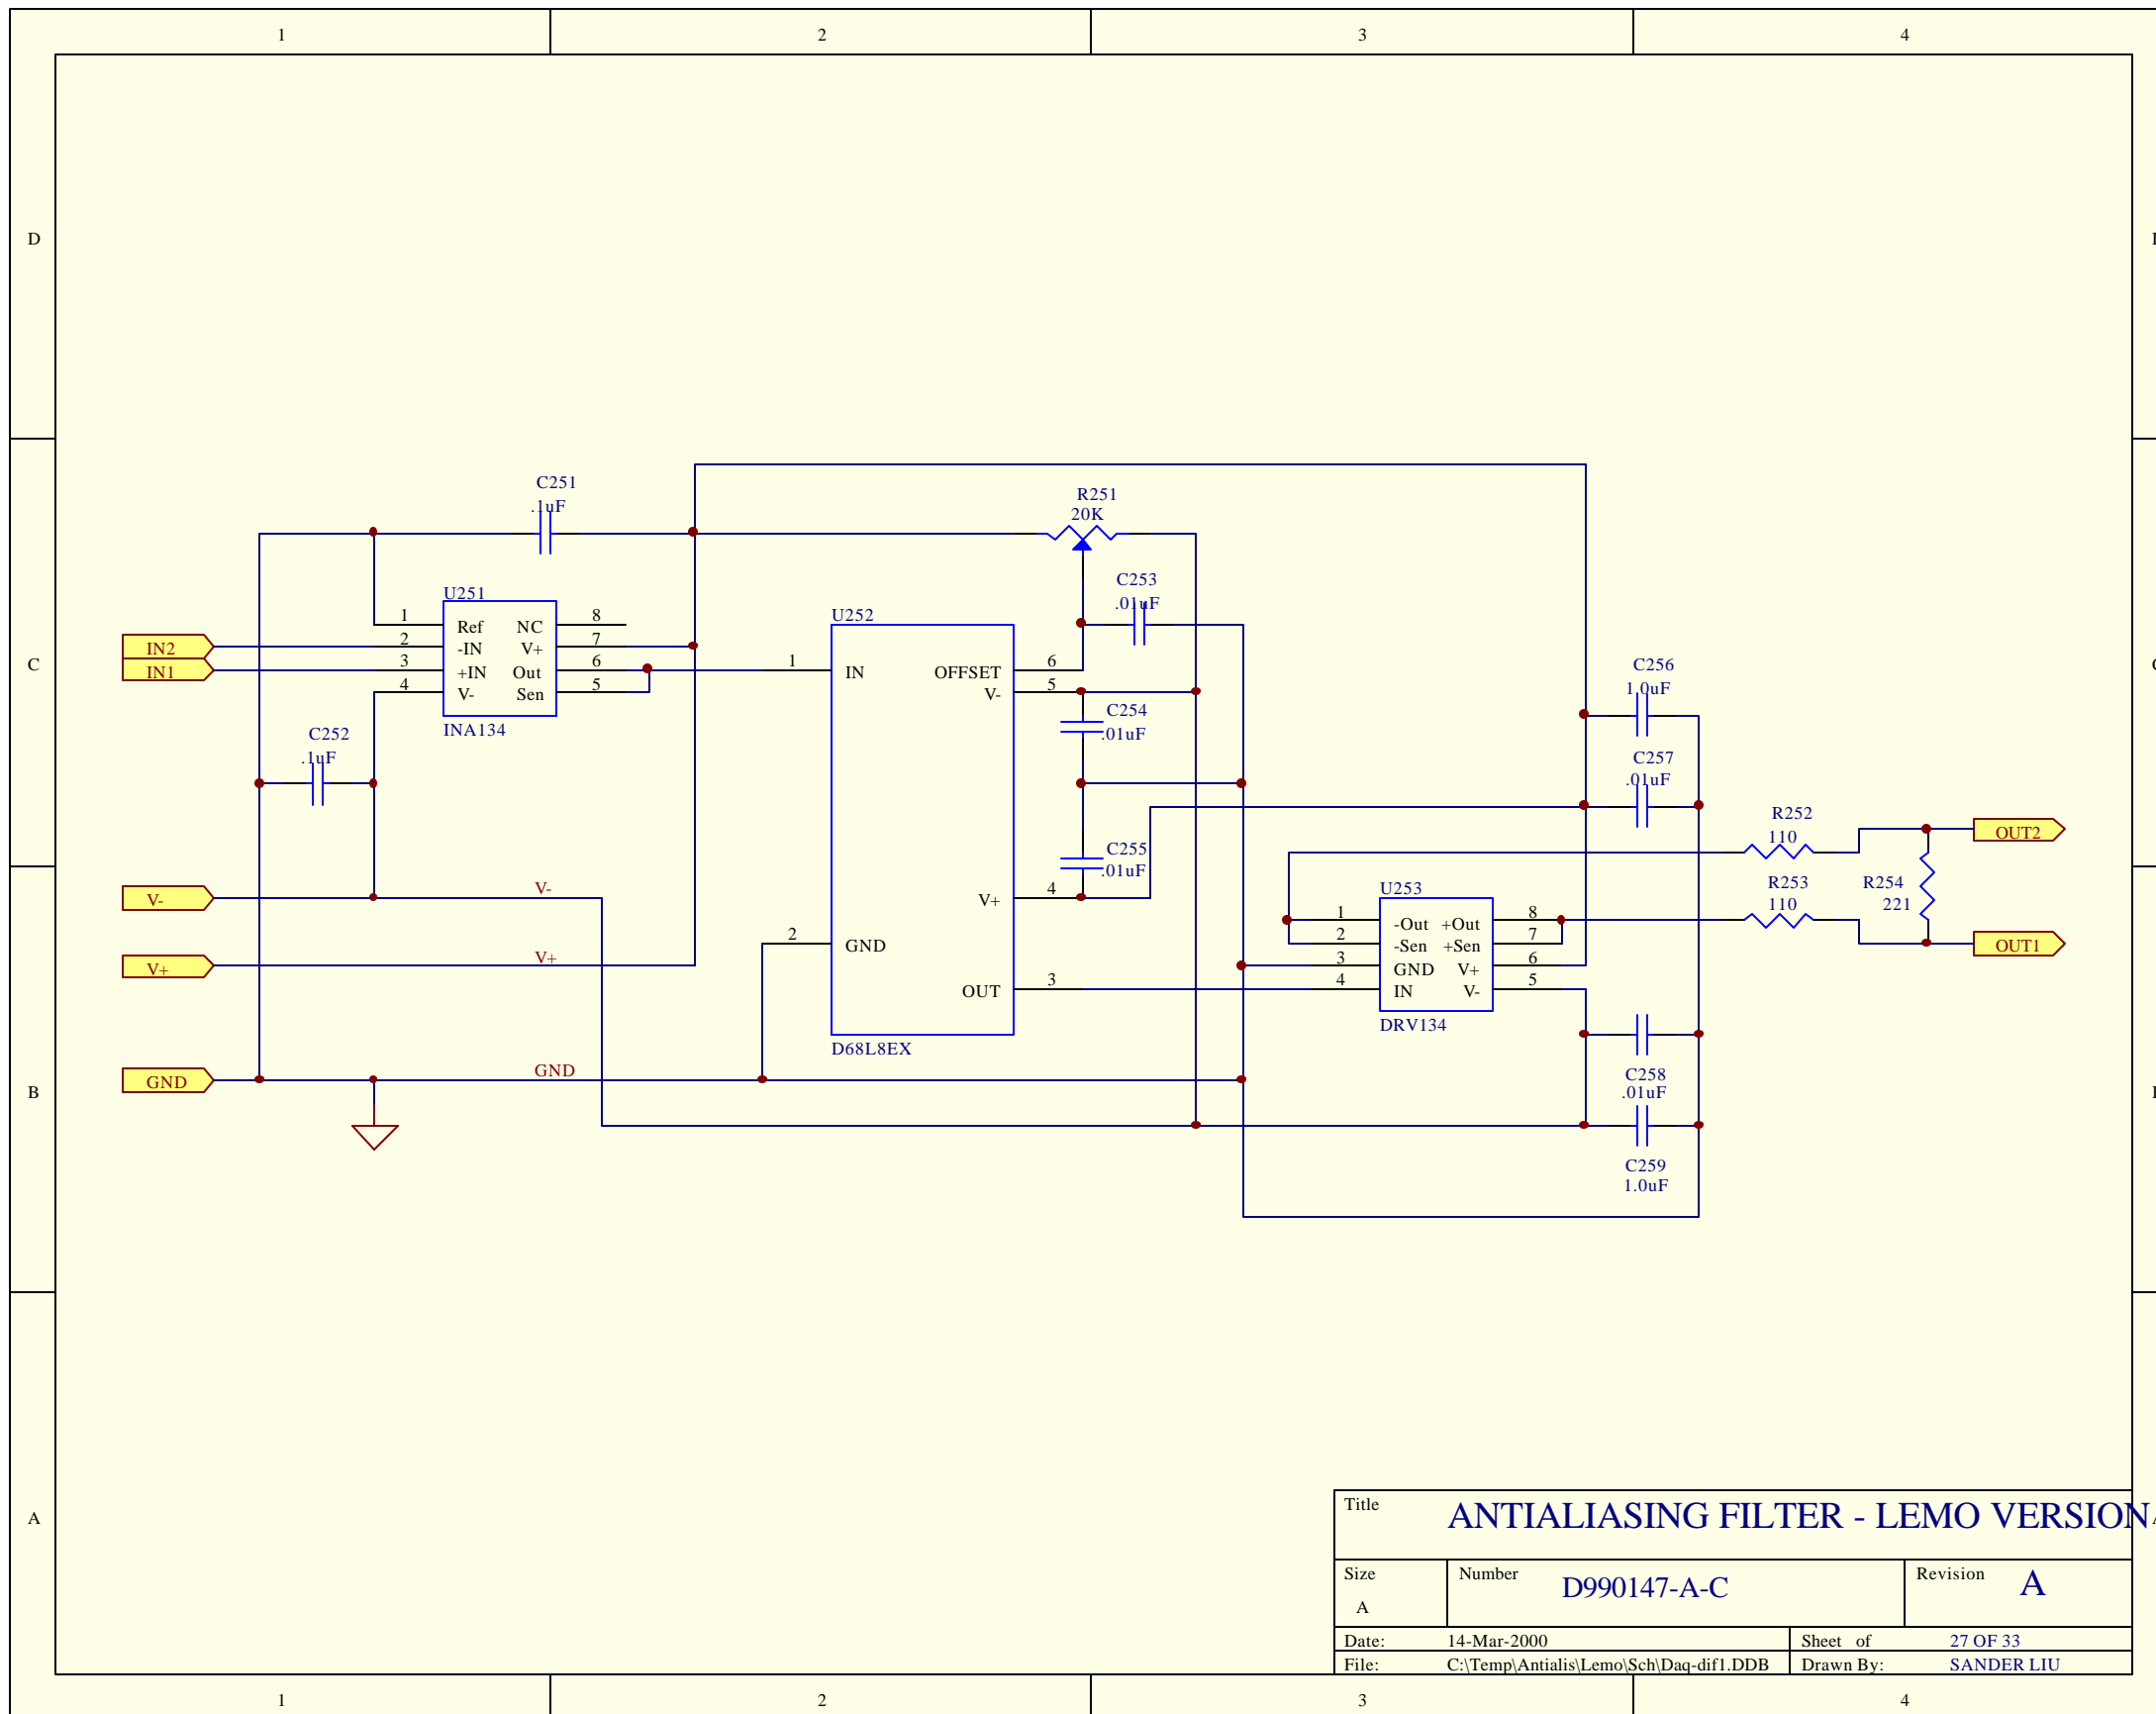

Title			ANTIALIASING FILTER - LEMO VERSION A		
Size	Number	Revision			
A	D990147-A-C	A			
Date:	14-Mar-2000	Sheet of	27 OF 33		
File:	C:\Temp\Antialis\Lemo\Sch\Daq-dif1.DDB	Drawn By:	SANDER LIU