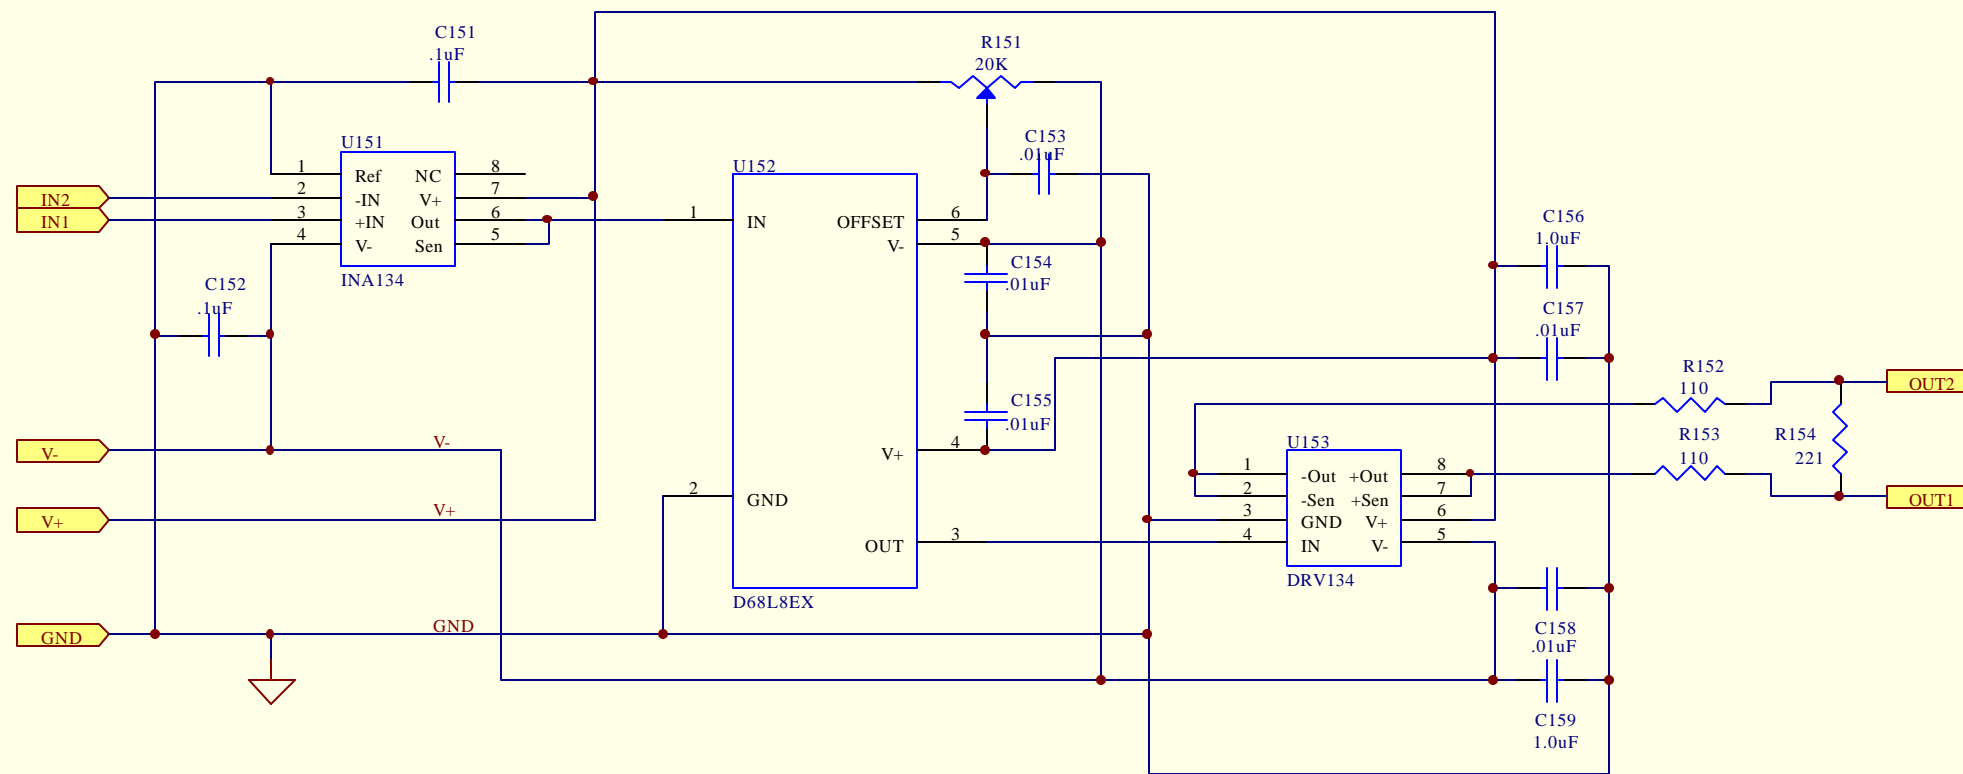

Title			ANTIALIASING FILTER - LEMO VERSION		
Size	Number	Revision		A	
A	D990147-A-C				
Date:	14-Mar-2000	Sheet of	17 OF 33		
File:	C:\Temp\Antialis\Lemo\Sch\Daq-dif1.DDB	Drawn By:	SANDER LIU