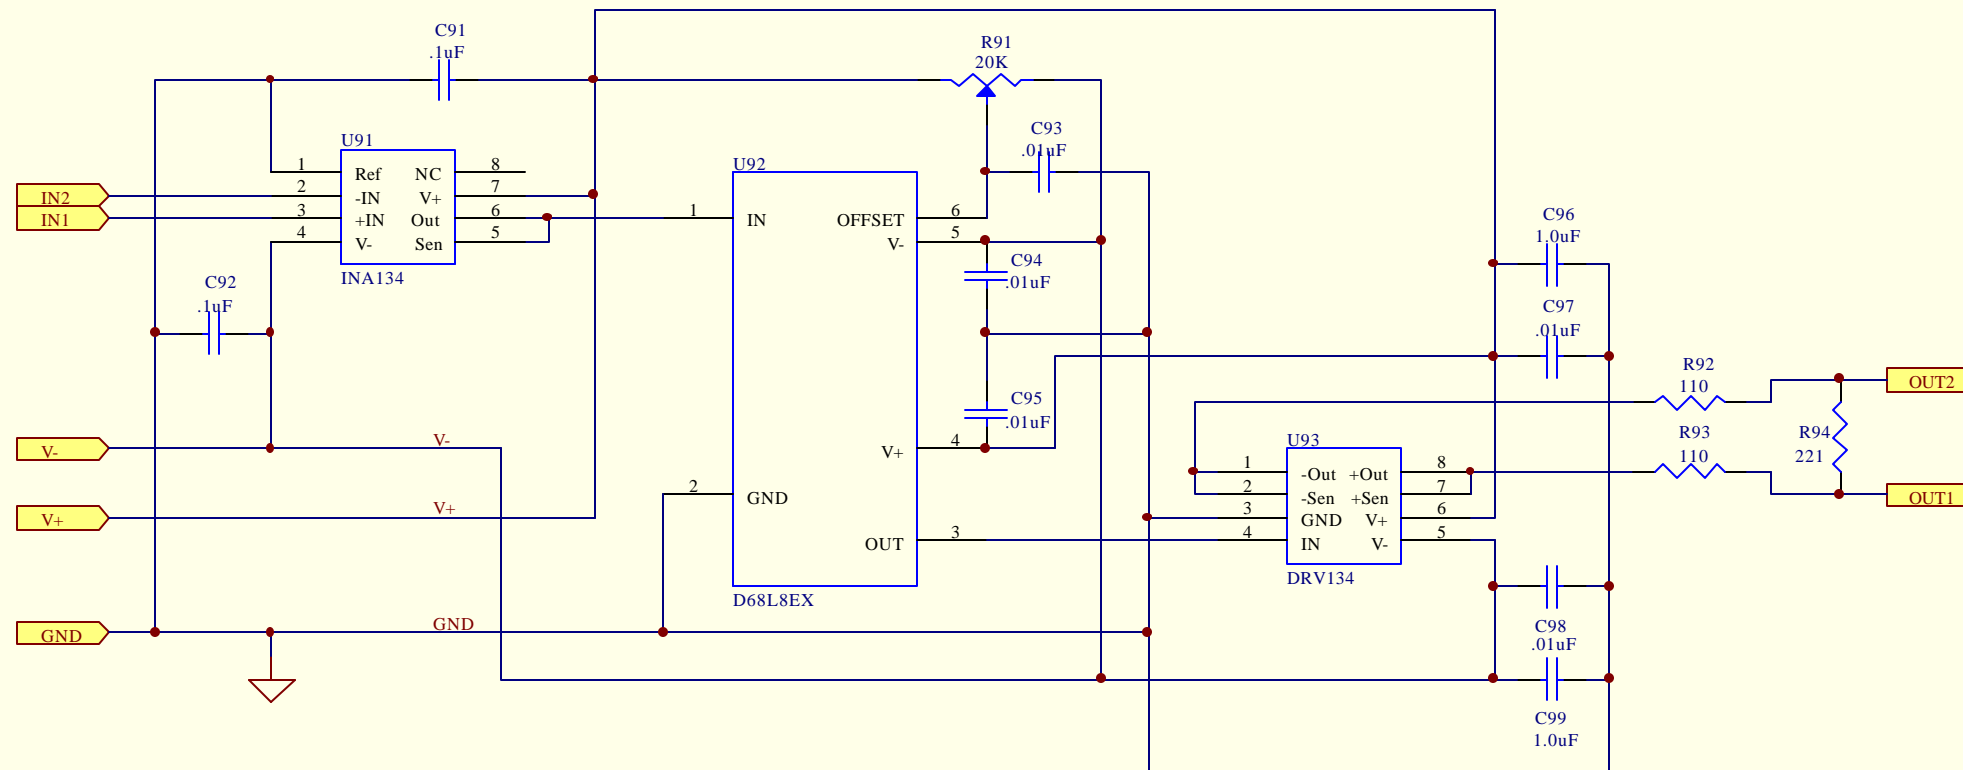

Title			ANTIALIASING FILTER - LEMO VERSION		
Size	Number	Revision			
A	D990147-A-C	A			
Date:	14-Mar-2000	Sheet of	11 OF 33		
File:	C:\Temp\Antialis\Lemo\Sch\Daq-dif1.DDB	Drawn By:	SANDER LIU