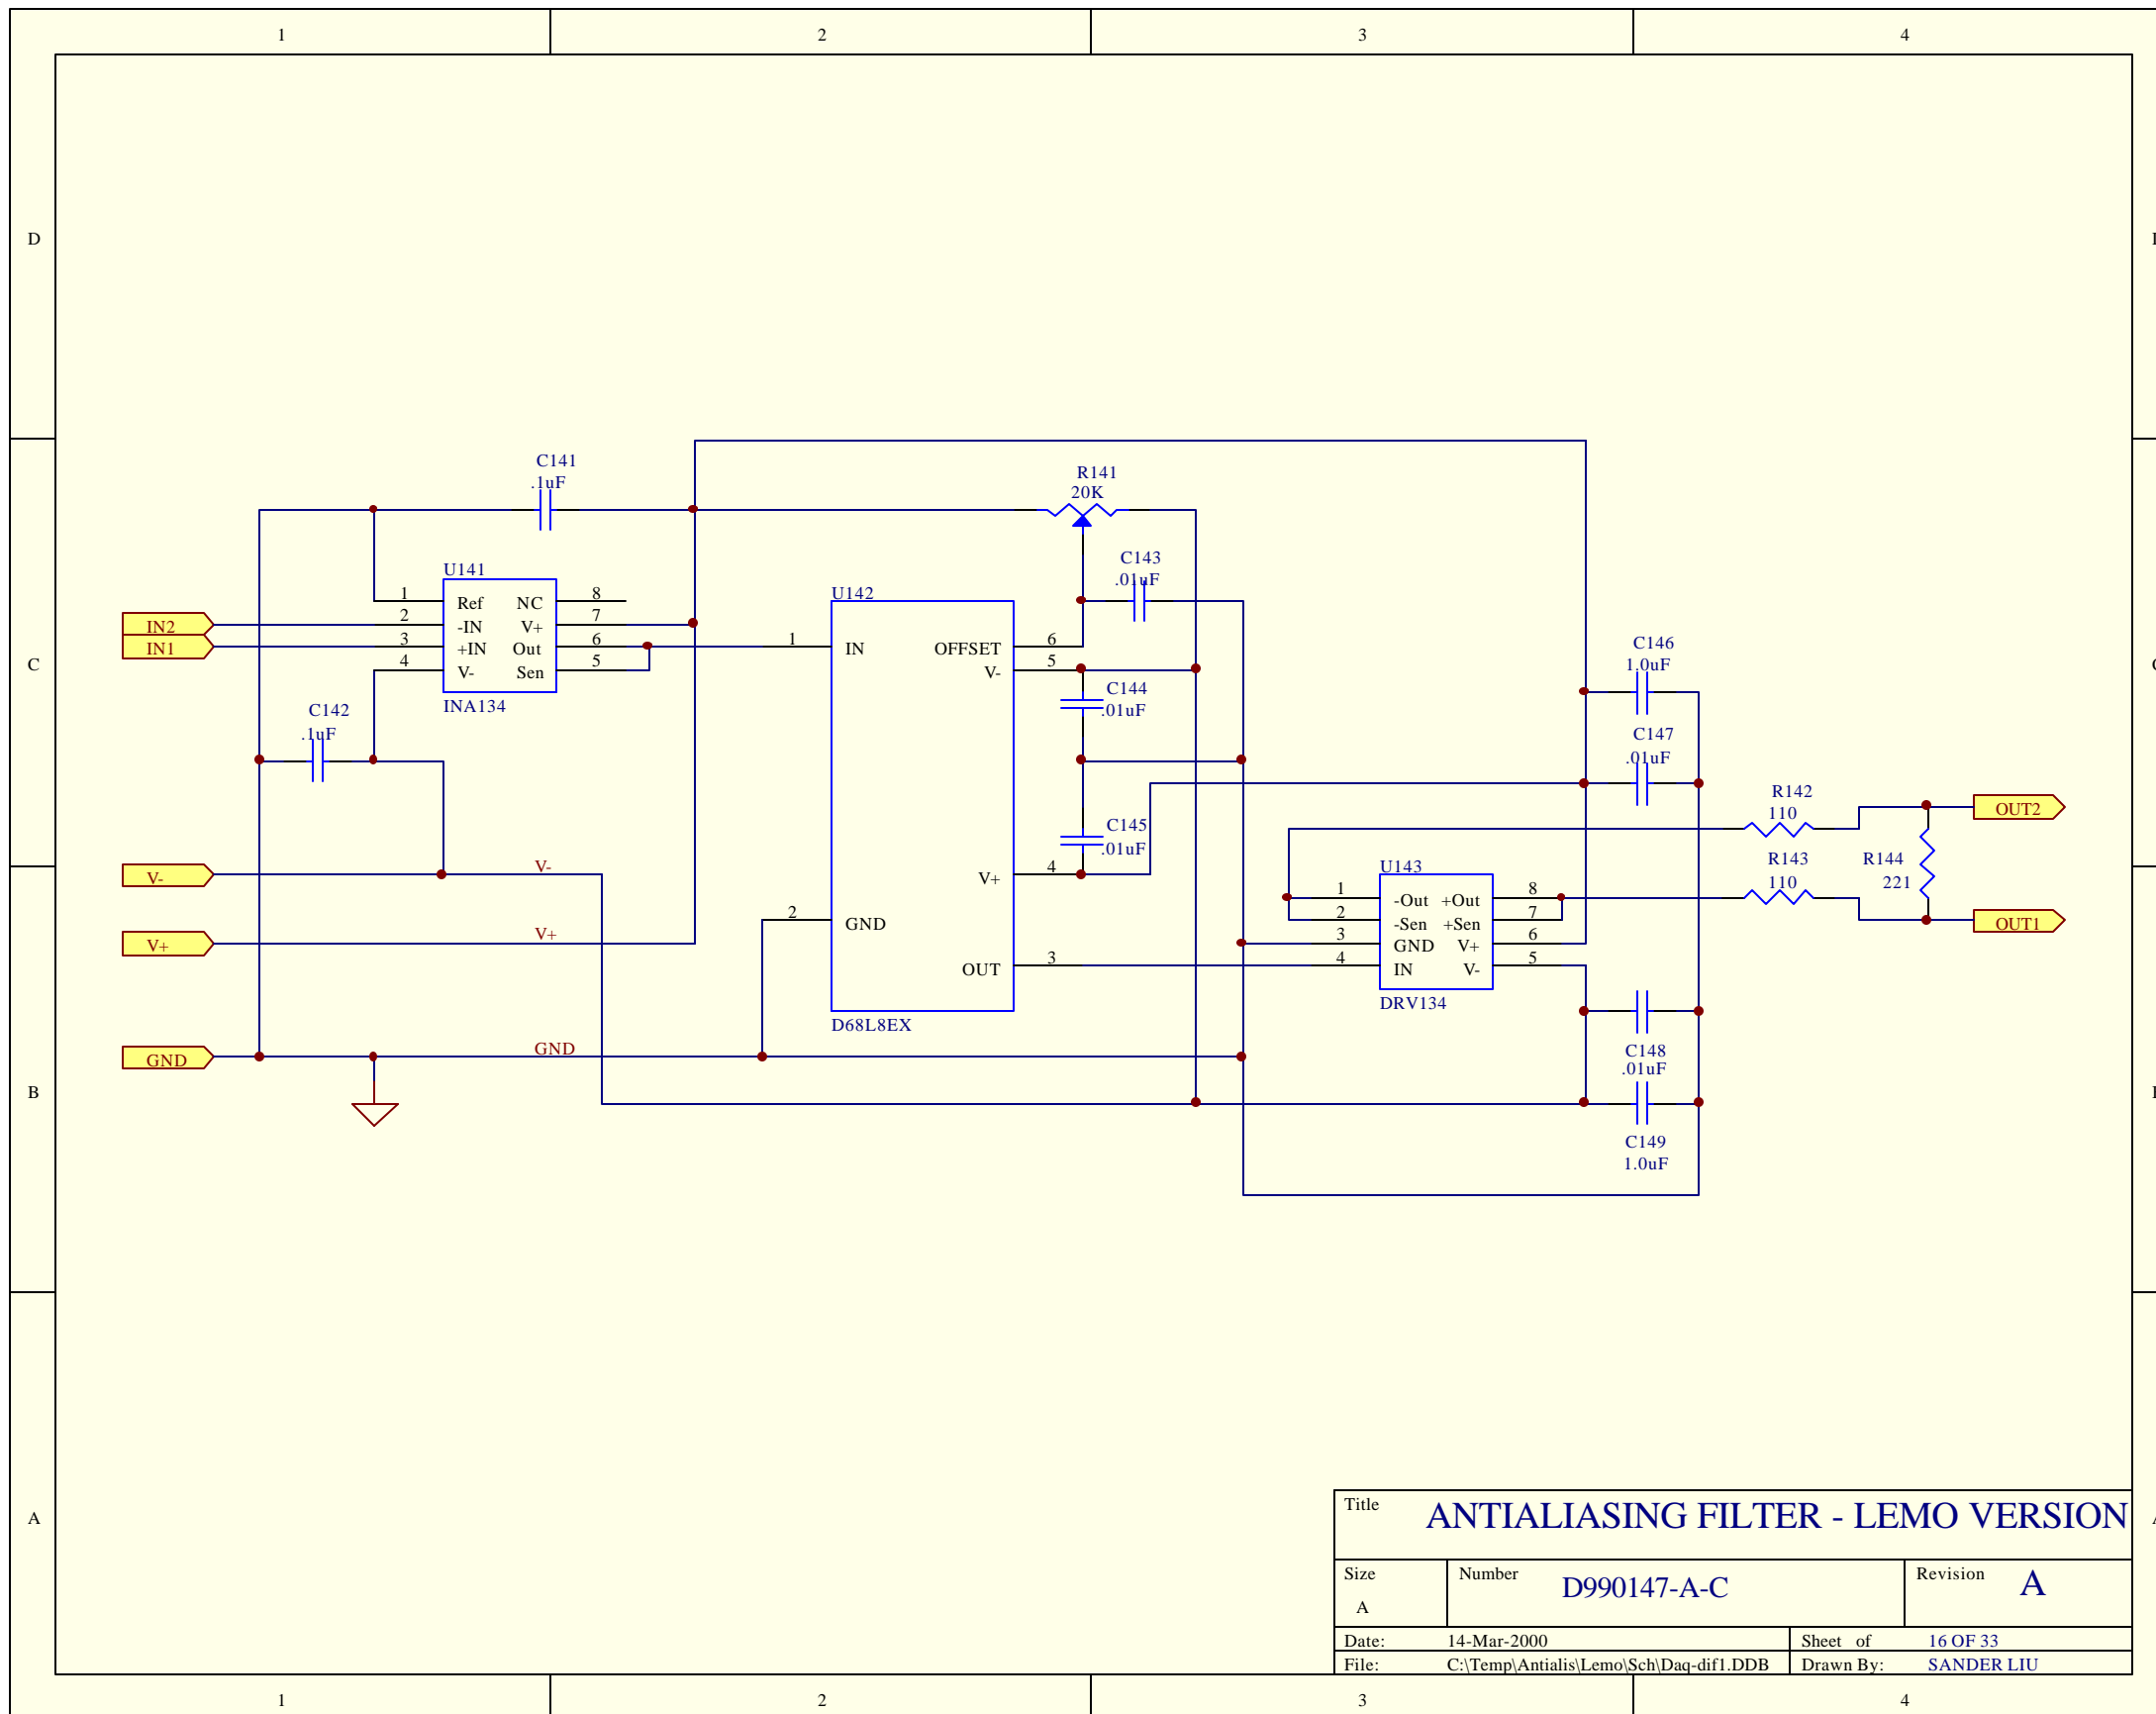

Title			ANTIALIASING FILTER - LEMO VERSION		
Size	Number	Revision			
A	D990147-A-C	A			
Date:	14-Mar-2000	Sheet of	16 OF 33		
File:	C:\Temp\Antialis\Lemo\Sch\Daq-dif1.DDB	Drawn By:	SANDER LIU