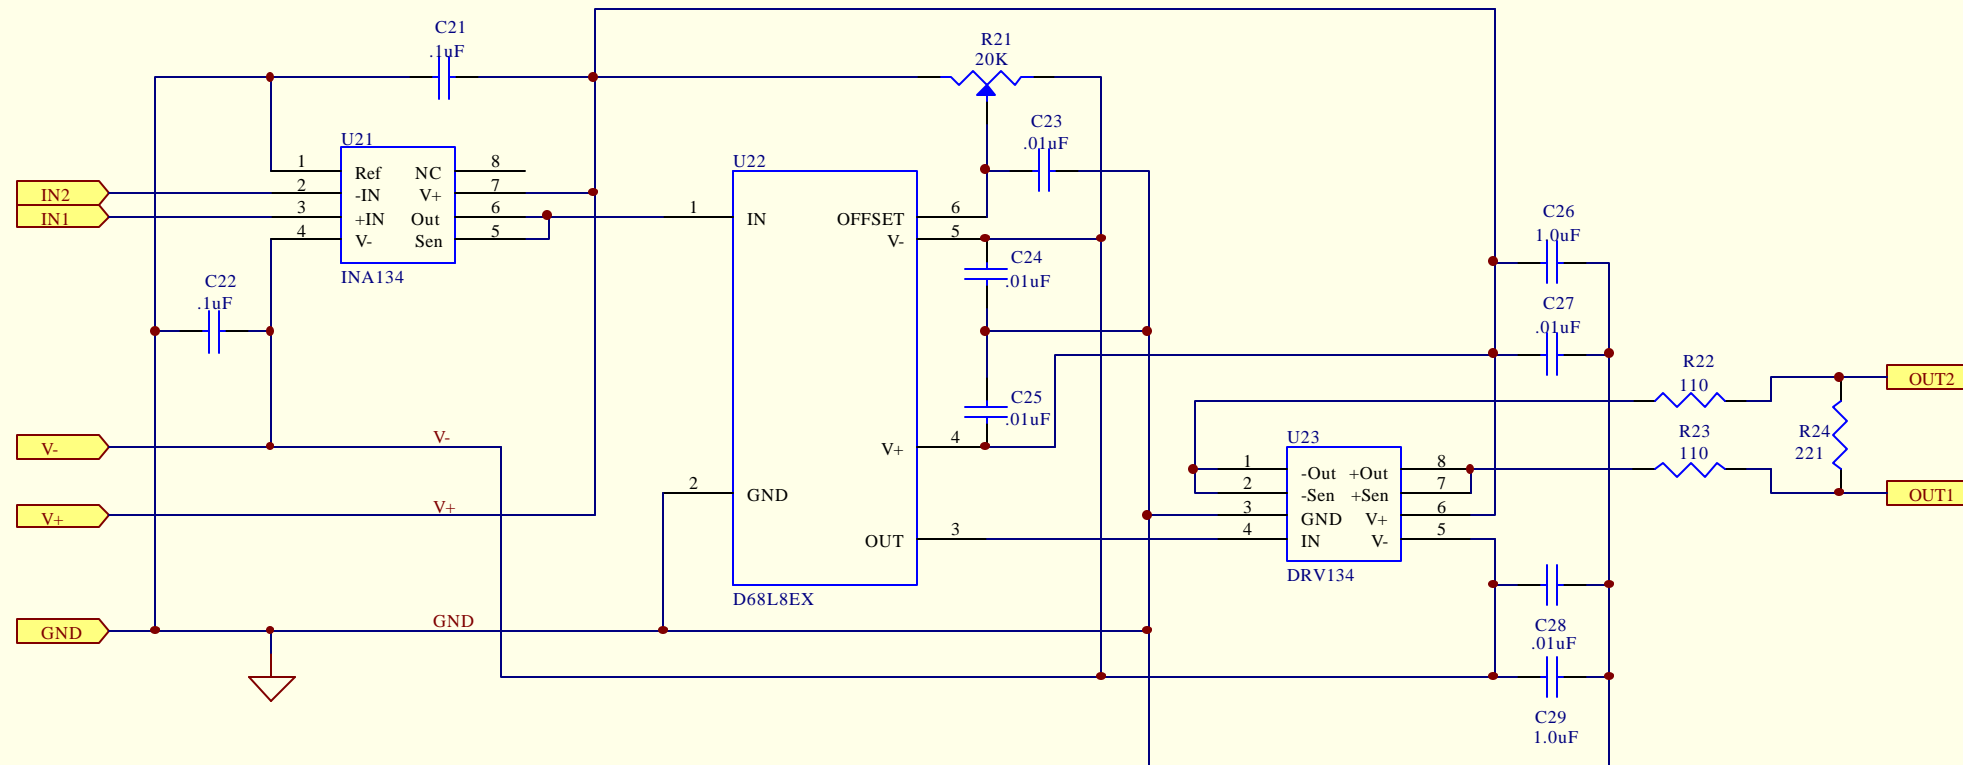

Title **ANTI_ALIASING FILTER - LEMO VERSION**

Size A Number **D990147-A-C** Revision **A**

Date: 14-Mar-2000 Sheet of 4 OF 33

File: C:\Temp\Antialis\Lemo\Sch\Daq-dif1.DDB Drawn By: SANDER LIU