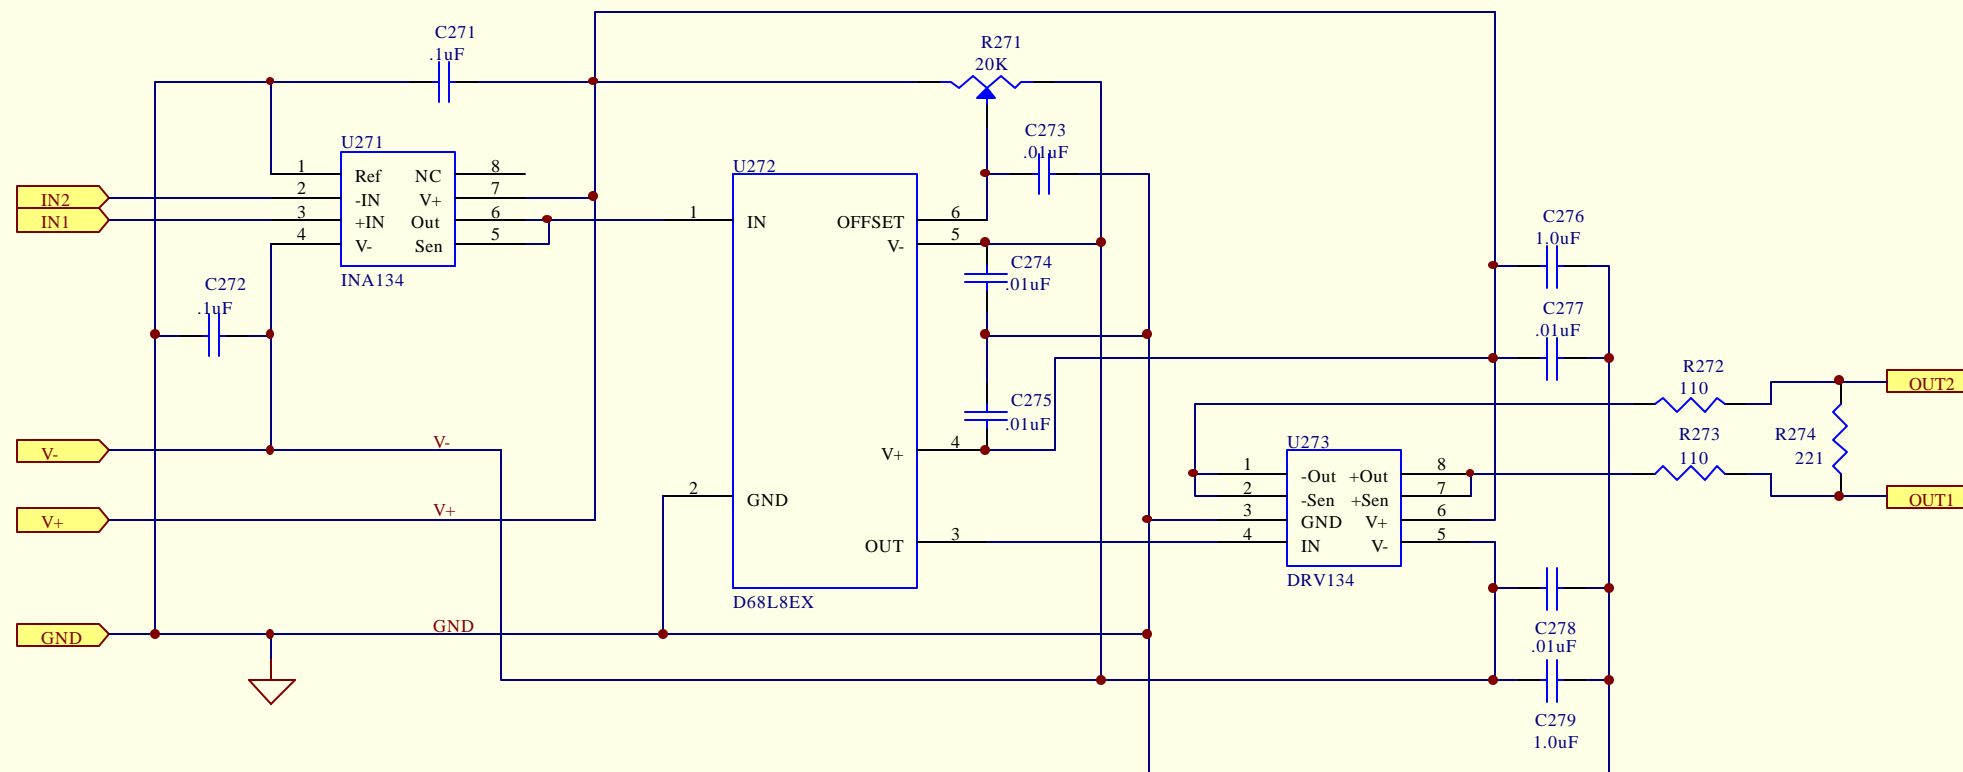

Title			ANTIALIASING FILTER - LEMO VERSION		
Size	Number	Revision			
A	D990147-A-C	A			
Date:	14-Mar-2000	Sheet of	29 OF 33		
File:	C:\Temp\Antialis\Lemo\Sch\Daq-dif1.DDB	Drawn By:	SANDER LIU