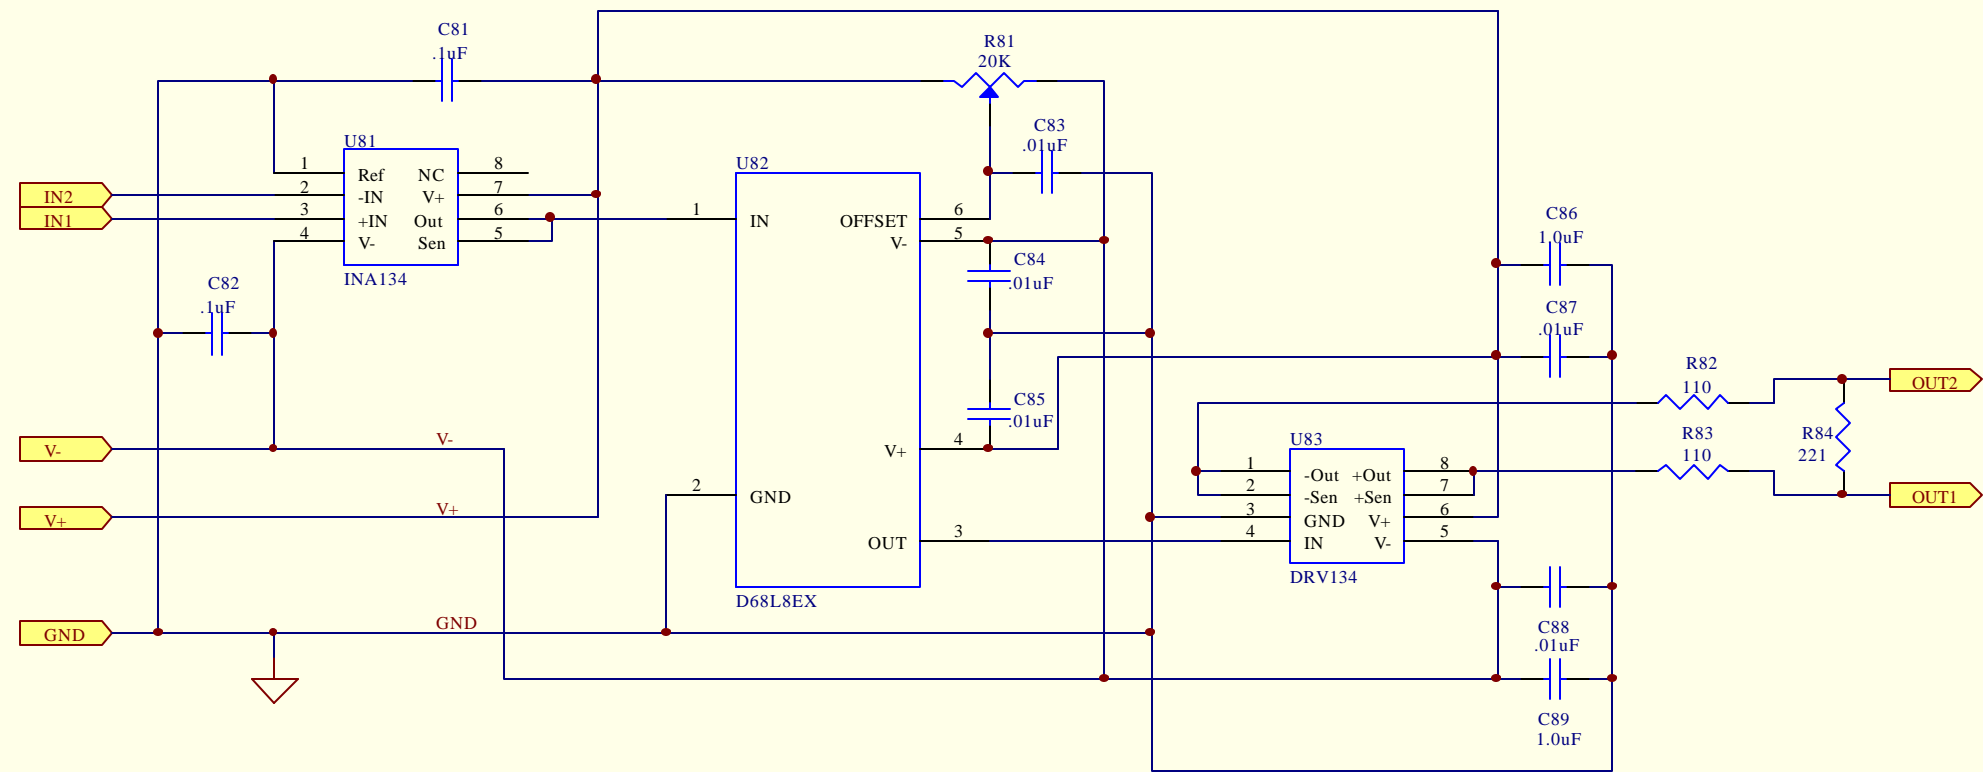

Title			ANTIALIASING FILTER - LEMO VERSION		
Size	Number	Revision			
A	D990147-A-C	A			
Date:	14-Mar-2000	Sheet of	10 OF 33		
File:	C:\Temp\Antialis\Lemo\Sch\Daq-dif1.DDB	Drawn By:	SANDER LIU