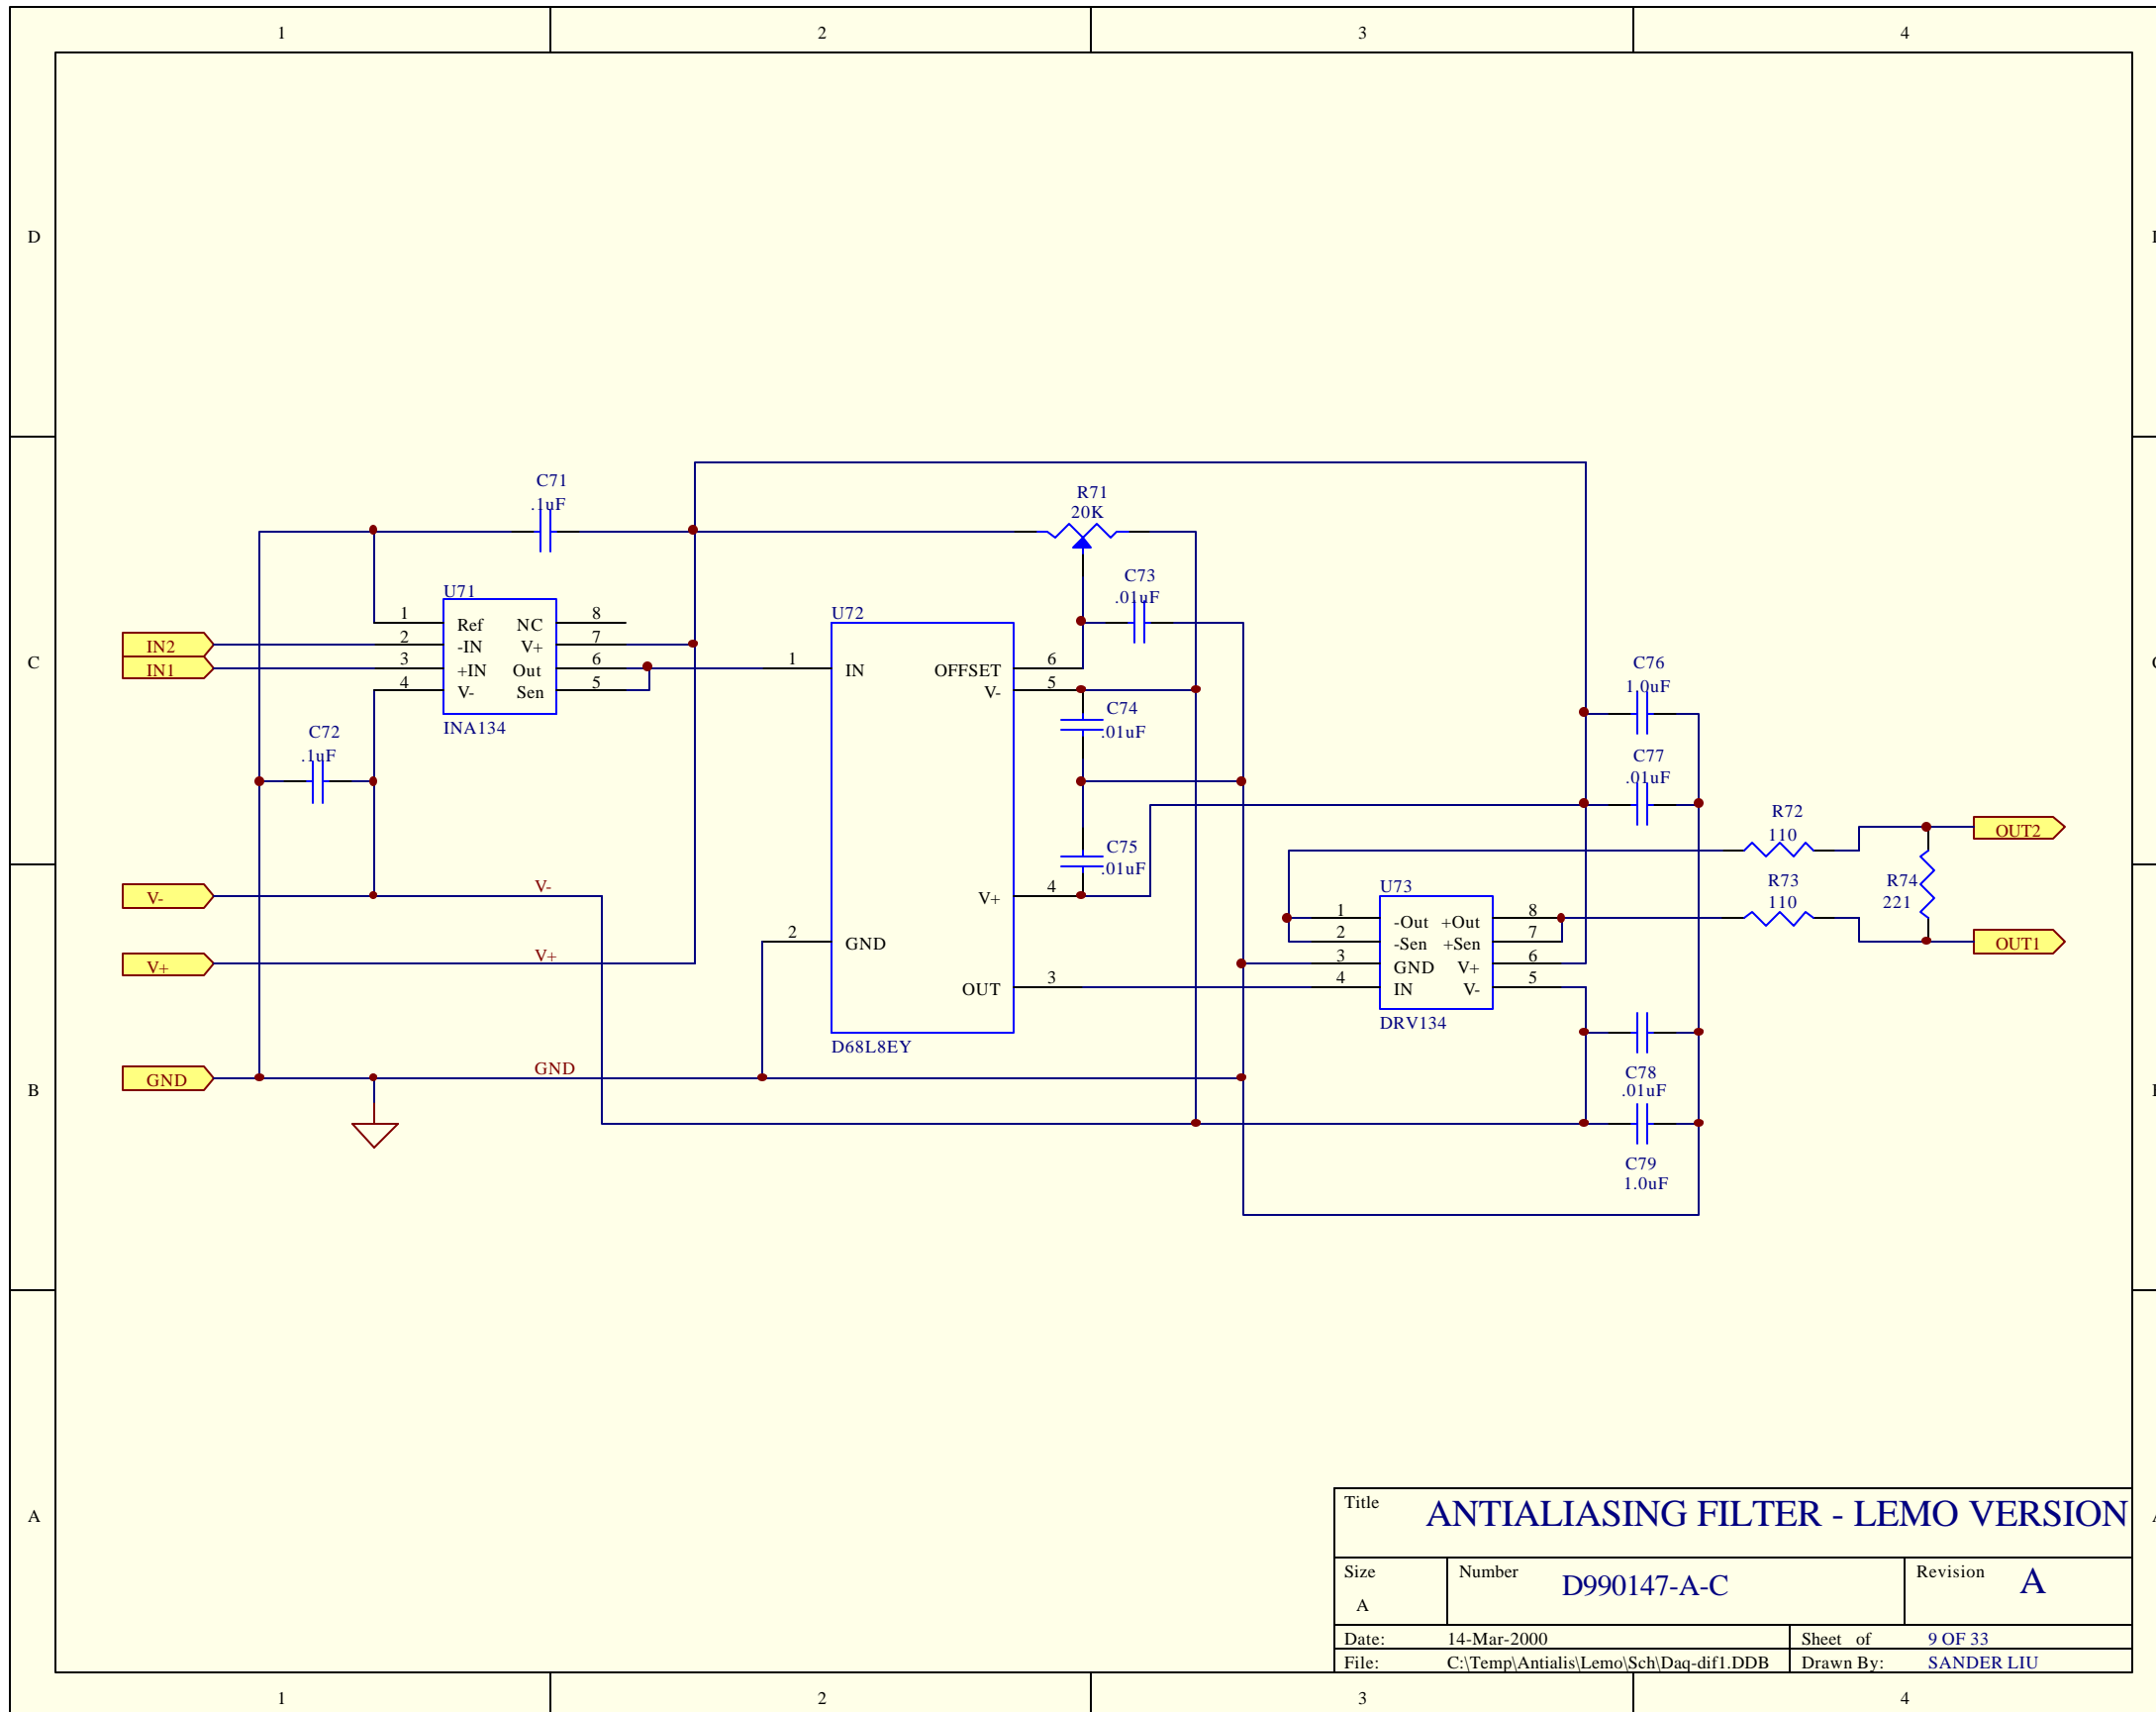

Title			ANTIALIASING FILTER - LEMO VERSION		
Size	Number	Revision			
A	D990147-A-C	A			
Date:	14-Mar-2000	Sheet of	9 OF 33		
File:	C:\Temp\Antialis\Lemo\Sch\Daq-dif1.DDB	Drawn By:	SANDER LIU