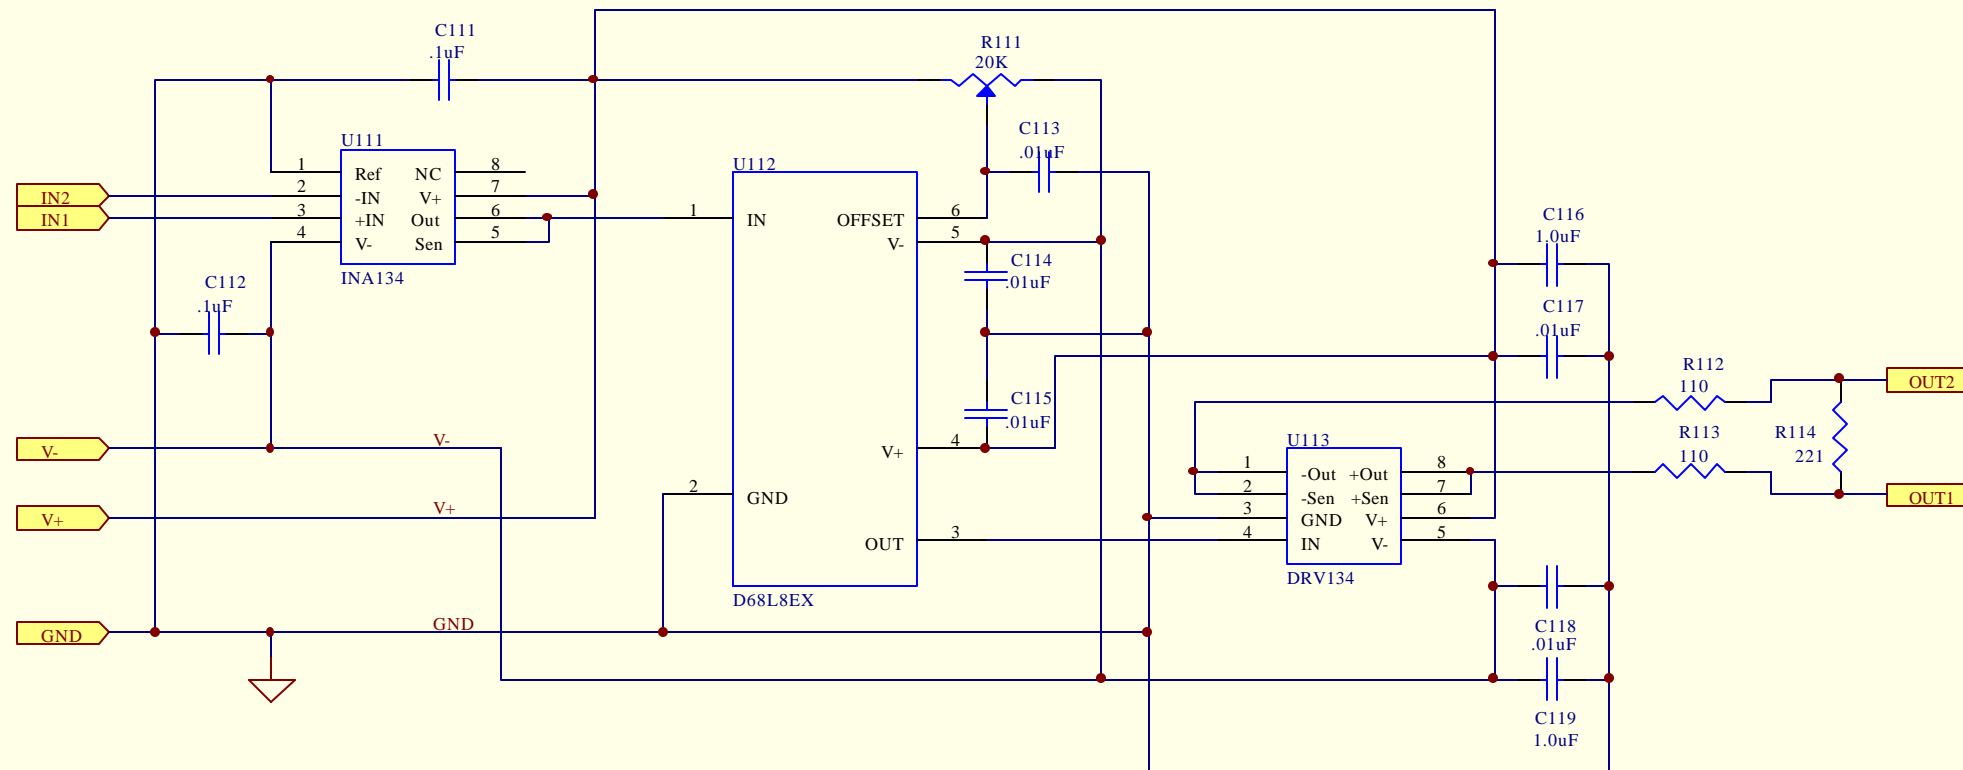

Title			ANTIALIASING FILTER - LEMO VERSION		
Size	Number	Revision			
A	D990147-A-C	A			
Date:	14-Mar-2000	Sheet of	13 OF 33		
File:	C:\Temp\Antialis\Lemo\Sch\Daq-dif1.DDB	Drawn By:	SANDER LIU