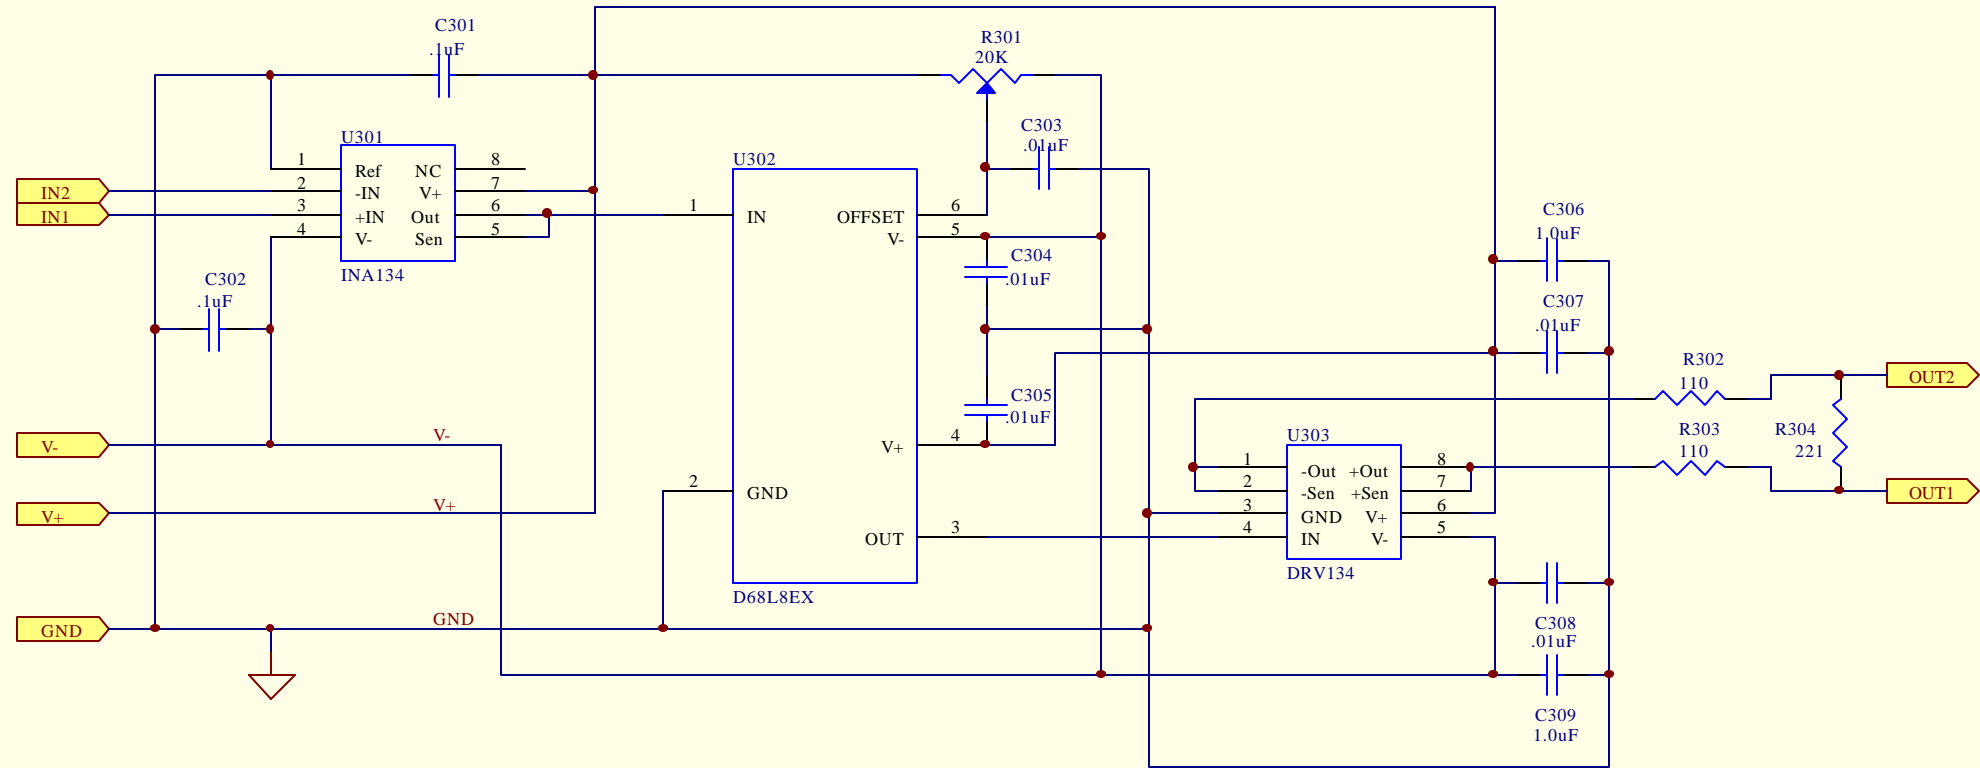

Title			ANTIALIASING FILTER - LEMO VERSION		
Size	Number	Revision			
A	D990147-A-C	A			
Date:	14-Mar-2000	Sheet of	32 OF 33		
File:	C:\Temp\Antialis\Lemo\Sch\Daq-dif1.DDB	Drawn By:	SANDER LIU