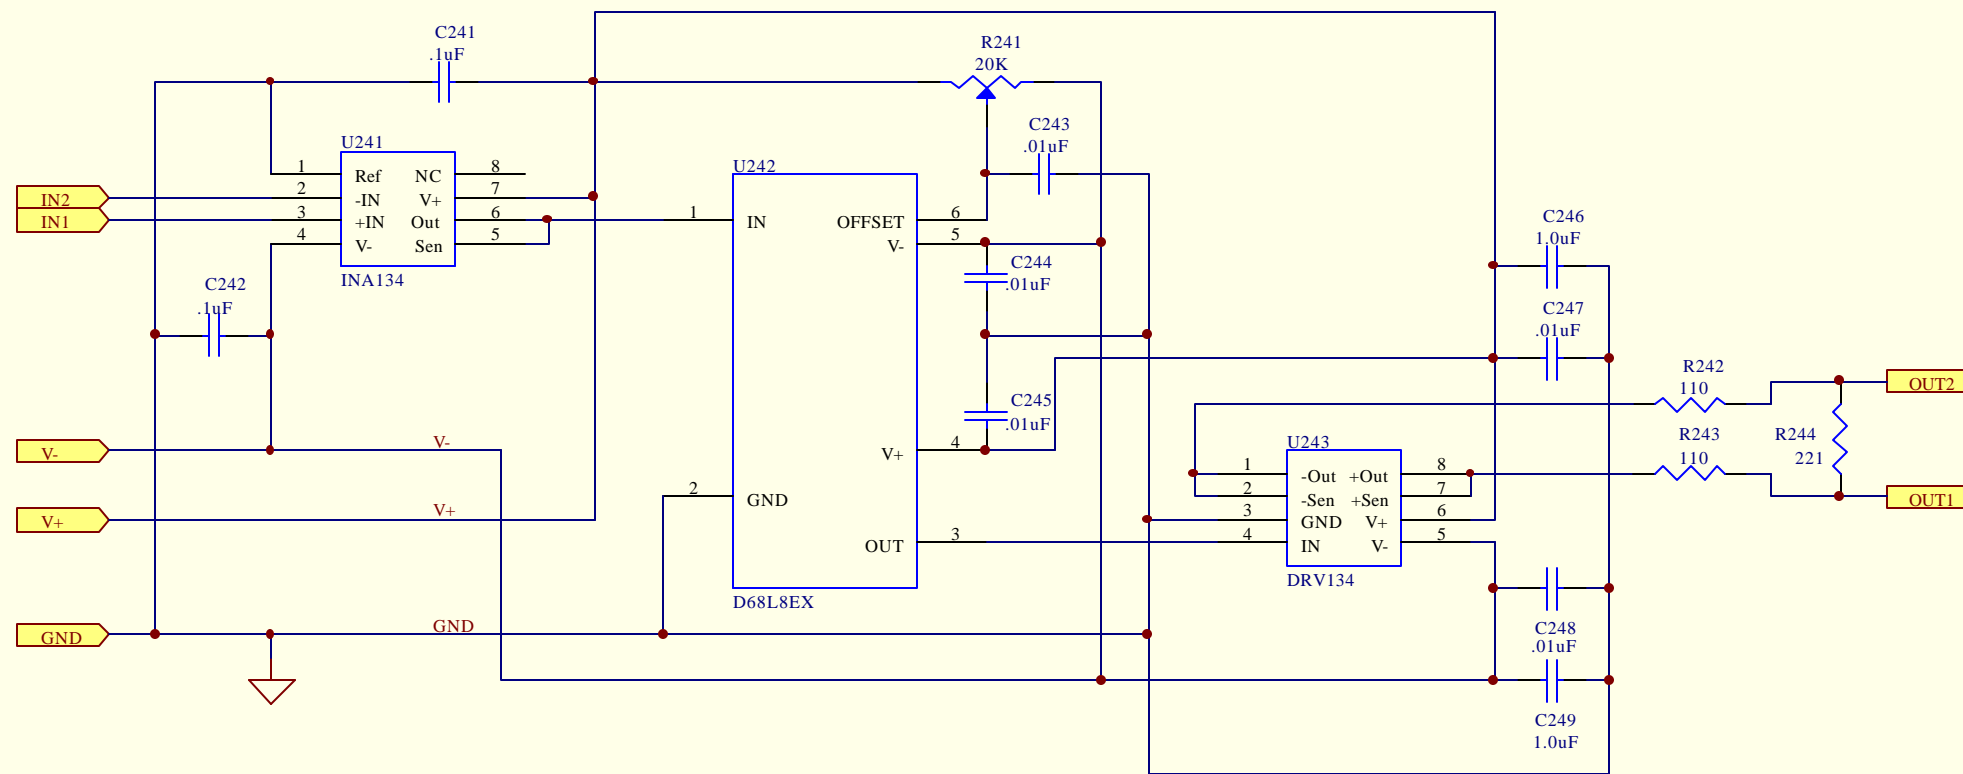

Title			ANTIALIASING FILTER - LEMO VERSION		
Size	Number	Revision			
A	D990147-A-C	A			
Date:	14-Mar-2000	Sheet of	26 OF 33		
File:	C:\Temp\Antialis\Lemo\Sch\Daq-dif1.DDB	Drawn By:	SANDER LIU