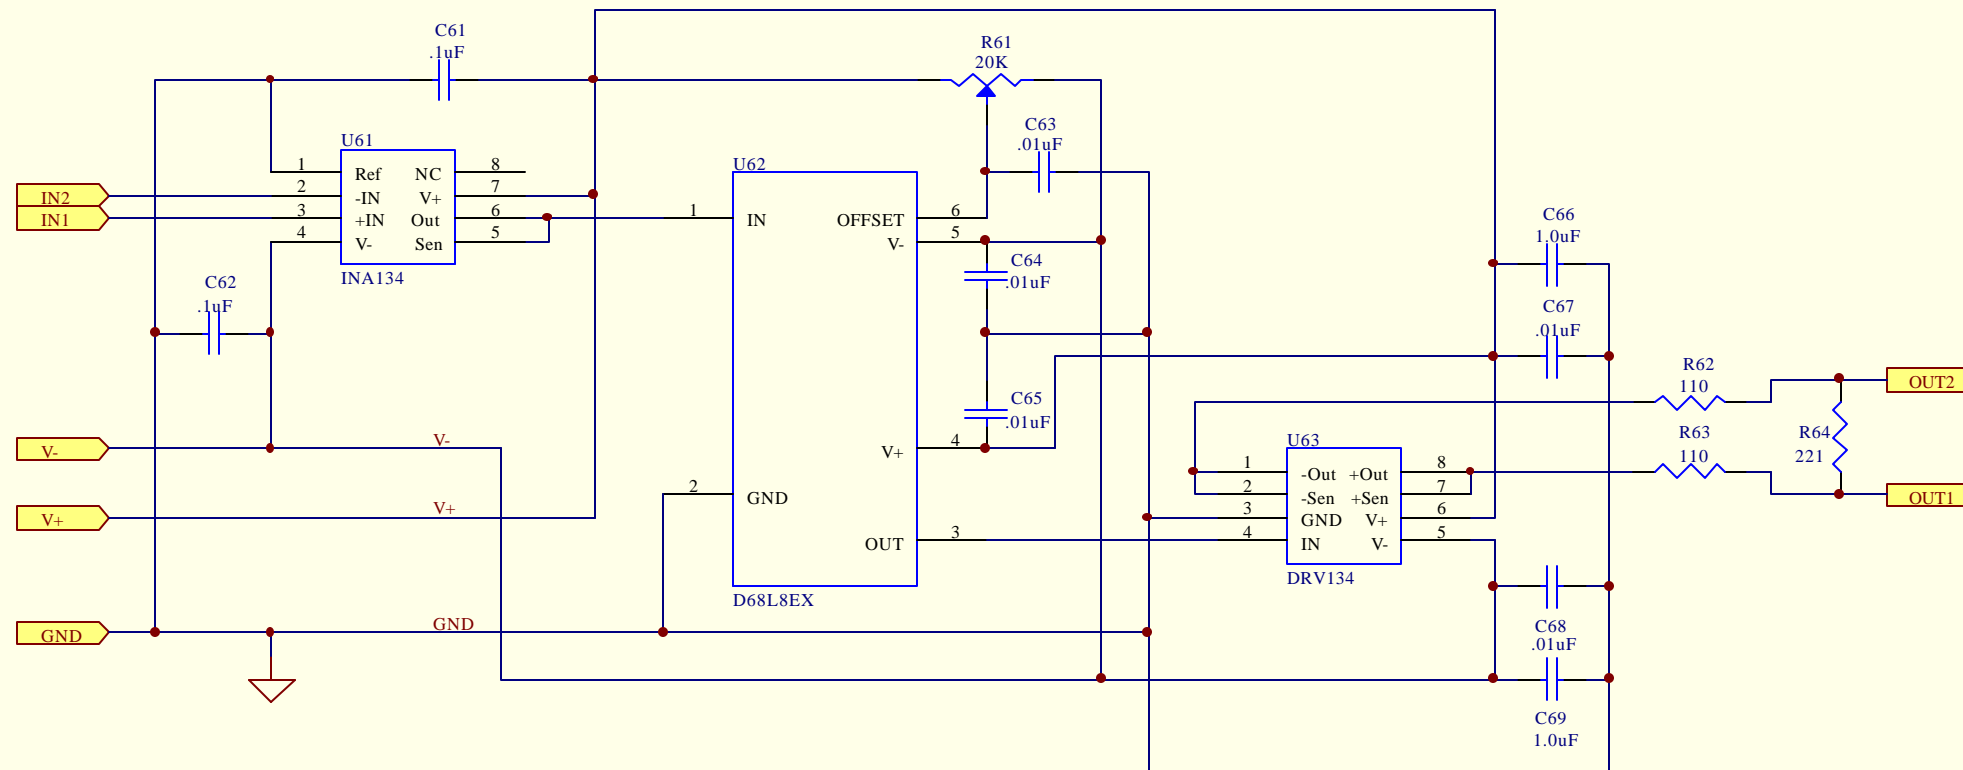

Title			ANTIALIASING FILTER - LEMO VERSION		
Size	Number	Revision		A	
A	D990147-A-C				
Date:	14-Mar-2000	Sheet of	8 OF 33		
File:	C:\Temp\Antialis\Lemo\Sch\Daq-dif1.DDB	Drawn By:	SANDER LIU