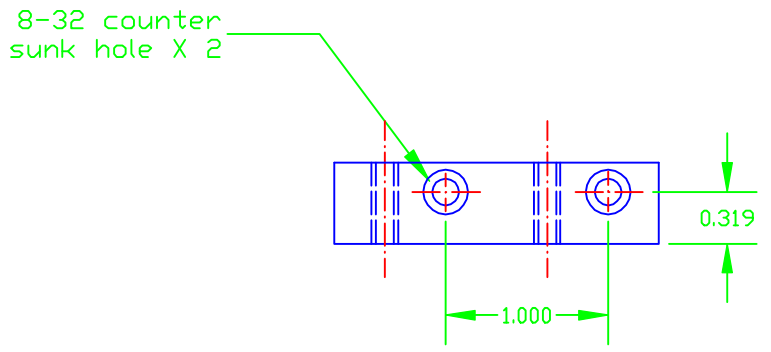

REVISIONS				
ZONE	REV	DESCRIPTION	DATE	APPROVED

aluminum 9 pcs.	LIGO			
	Gon561 Bracket Right			
by Q. Shu	SIZE	FSCM NO.	DWG NO. D980518-00-D	REV
8/20/1998	SCALE	SHEET		