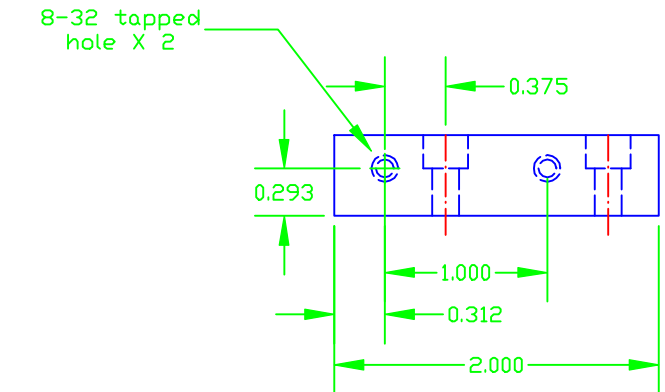

REVISIONS				
ZONE	REV	DESCRIPTION	DATE	APPROVED

aluminum 9 pcs.	LIGO			
	Gon561 Bracket Right			
by Q. Shu	SIZE	FSCM NO.	DWG NO. D980518-00-D	REV
8/20/1998	SCALE	SHEET		