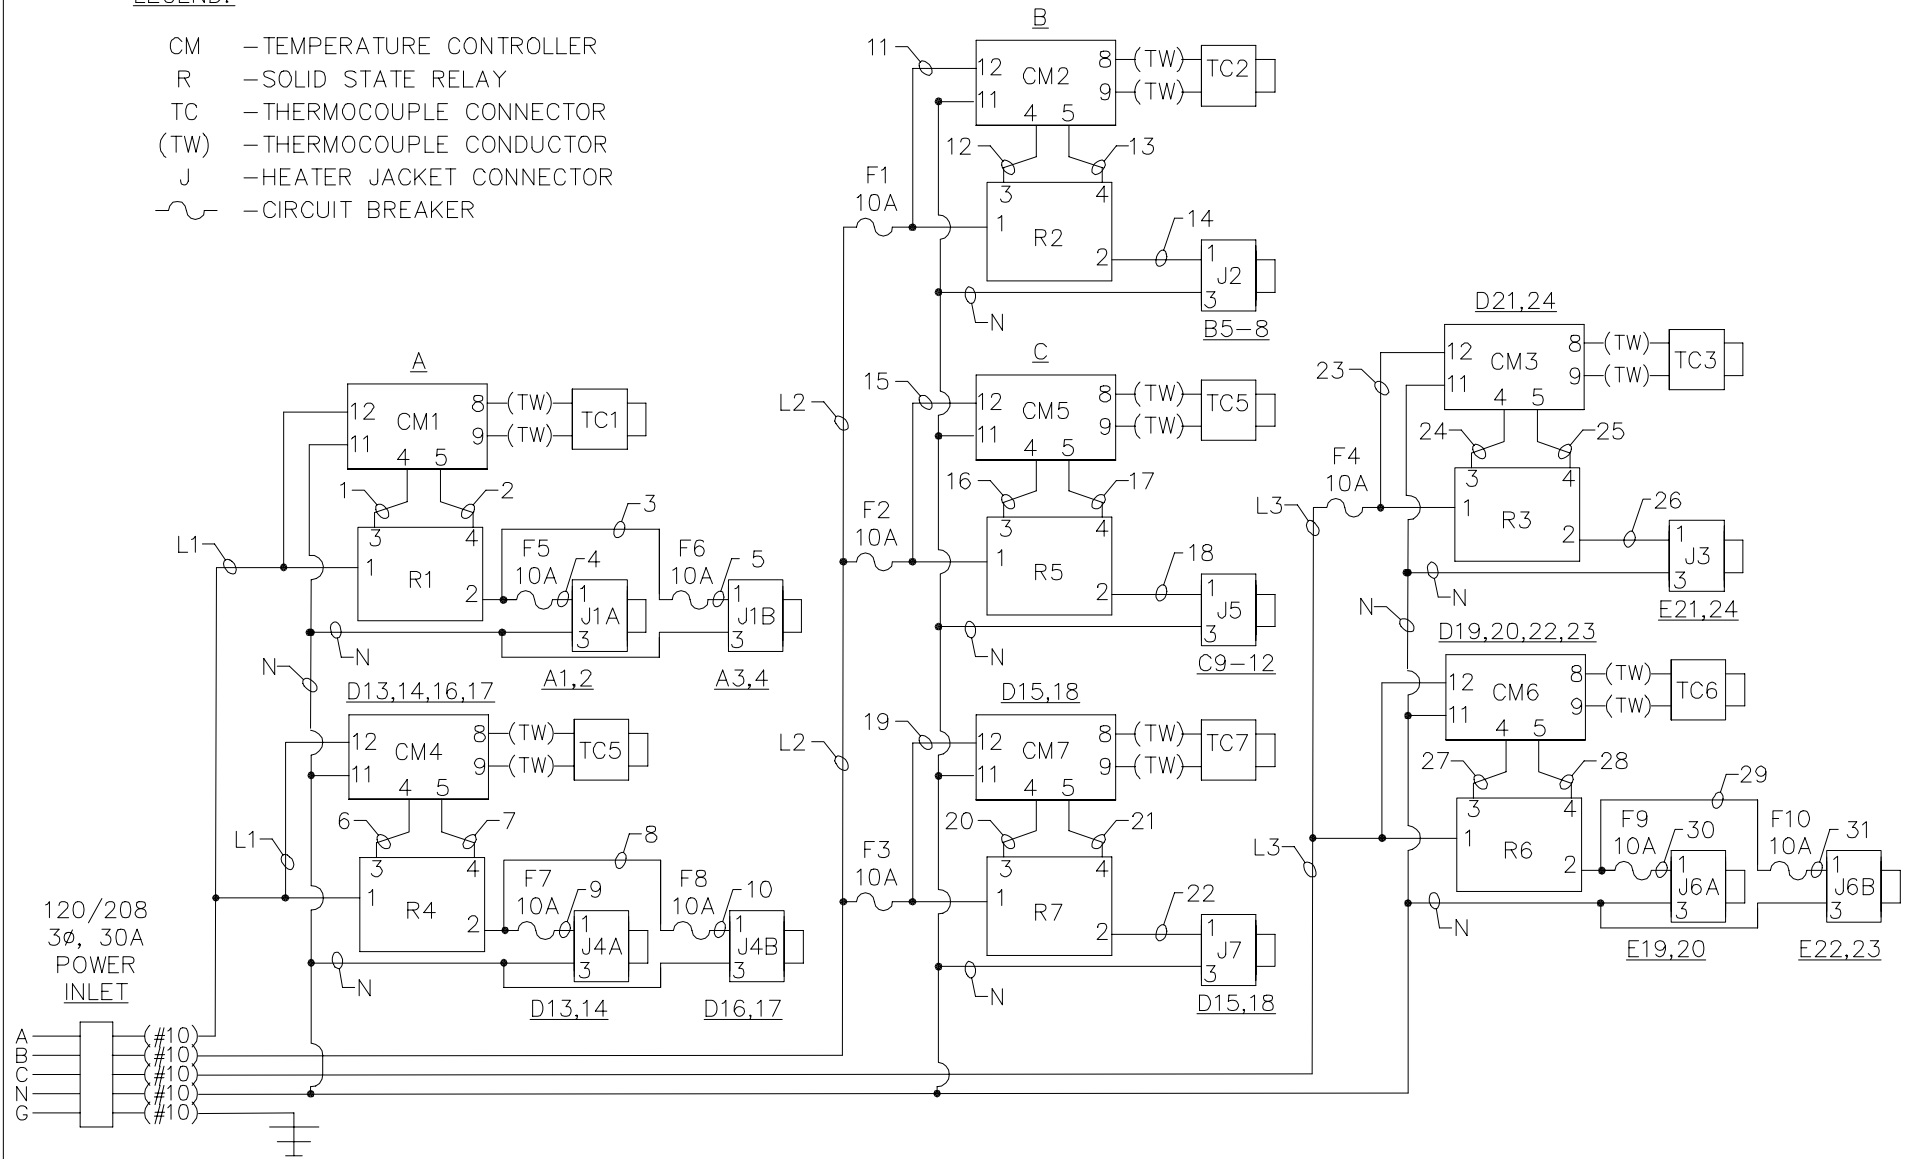

LEGEND:

- CM - TEMPERATURE CONTROLLER
- R - SOLID STATE RELAY
- TC - THERMOCOUPLE CONNECTOR
- (TW) - THERMOCOUPLE CONDUCTOR
- J - HEATER JACKET CONNECTOR
- ~ - CIRCUIT BREAKER

DEITTLE AND ASSOCIATES, INC.
 FILE: SDH4-1 DATE: APR 1998

**SUB-ASSEMBLY 'H4-1'
 SCHEMATIC DIAGRAM**

LIGO-D980035-B-W