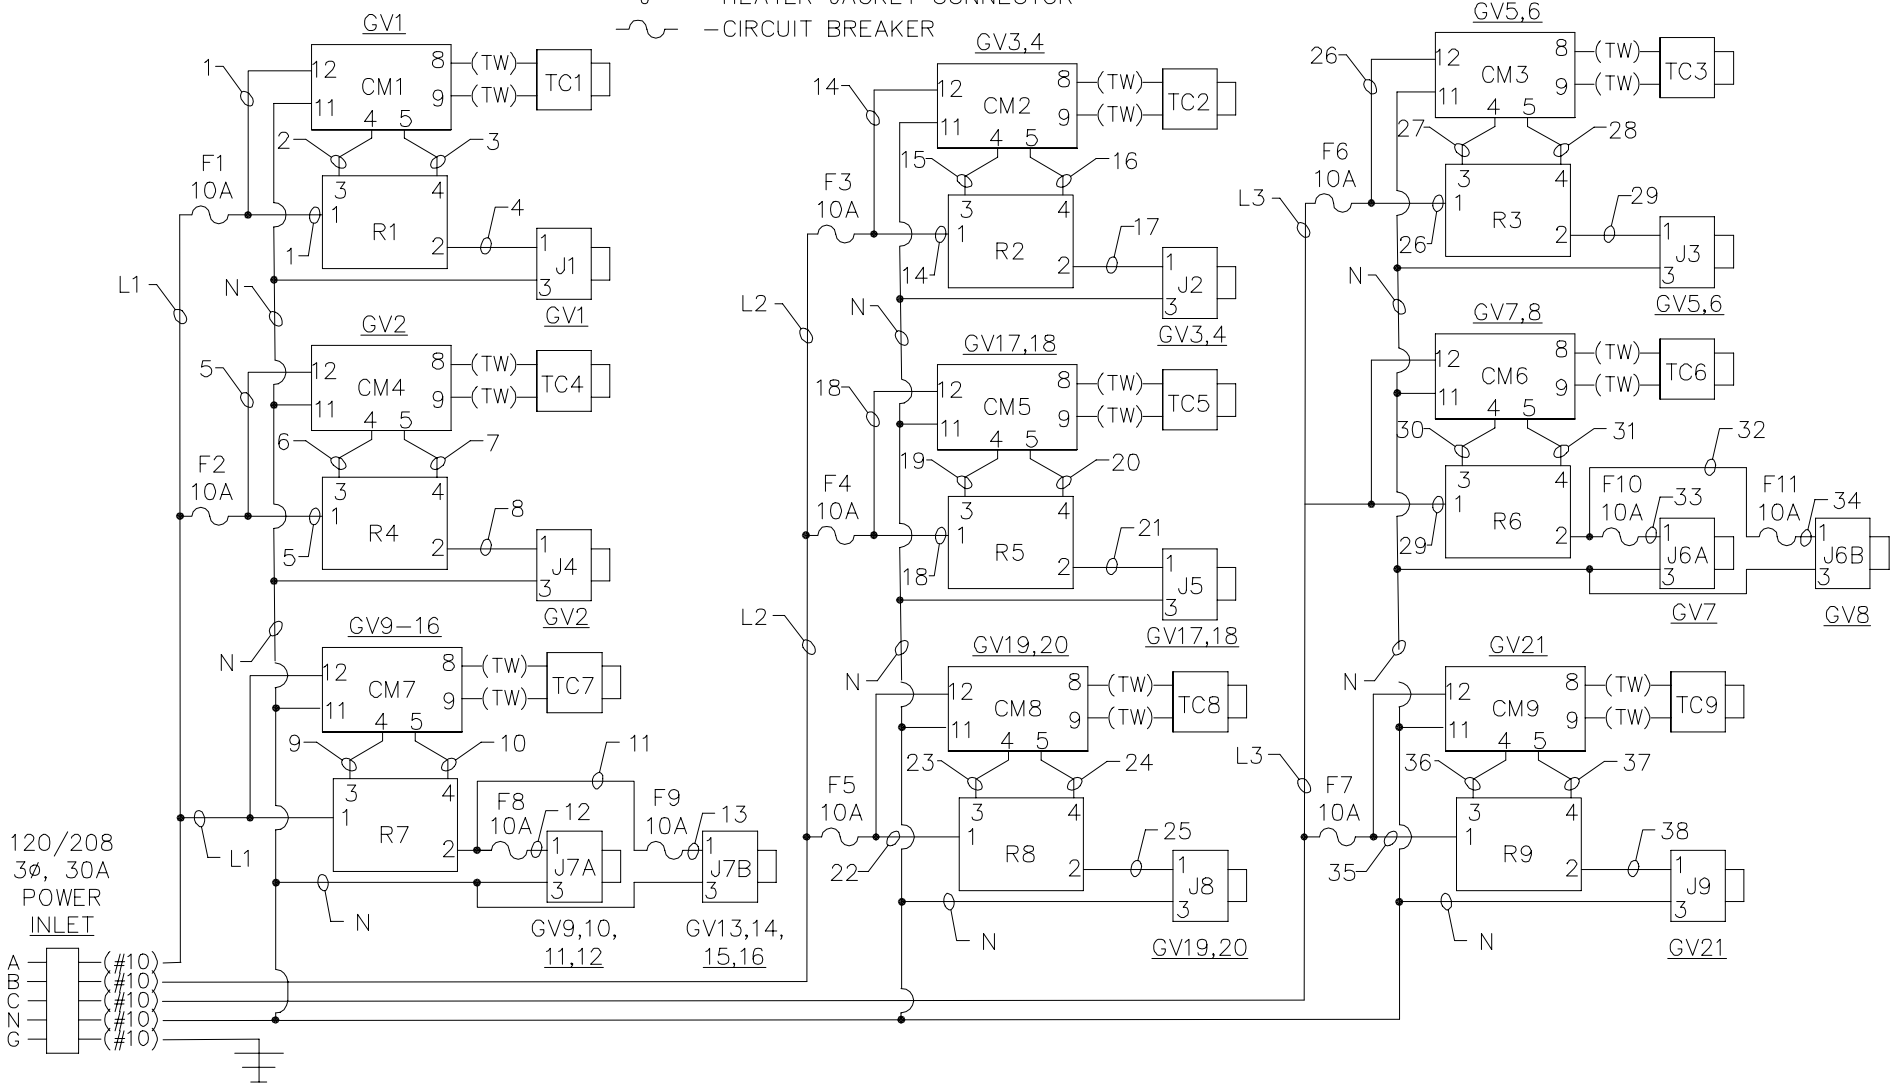

LEGEND:

- CM - TEMPERATURE CONTROLLER
- R - SOLID STATE RELAY
- TC - THERMOCOUPLE CONNECTOR
- (TW) - THERMOCOUPLE CONDUCTOR
- J - HEATER JACKET CONNECTOR
- ~ - CIRCUIT BREAKER

DEITTLE AND ASSOCIATES, INC.

FILE: SDH3-1 DATE: APR 1998

**SUB-ASSEMBLY 'H3-1'
SCHEMATIC DIAGRAM**

LIGO-D980031-B-W