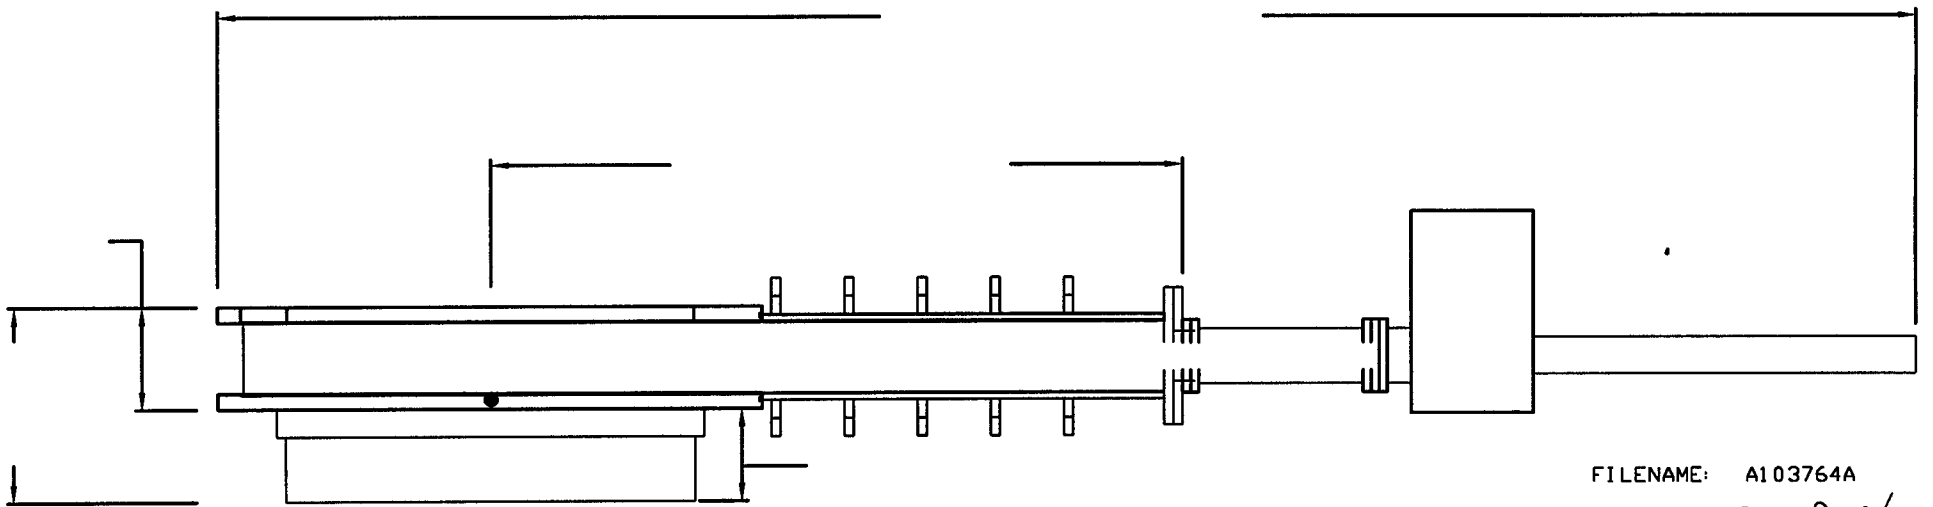

OUTSIDE DIMENSIONS -- LIGO VALVE #
 PSI DWG # V049-8-514

DEC 19 1996

FILENAME: A103764A
 MCO-D961630-A-V