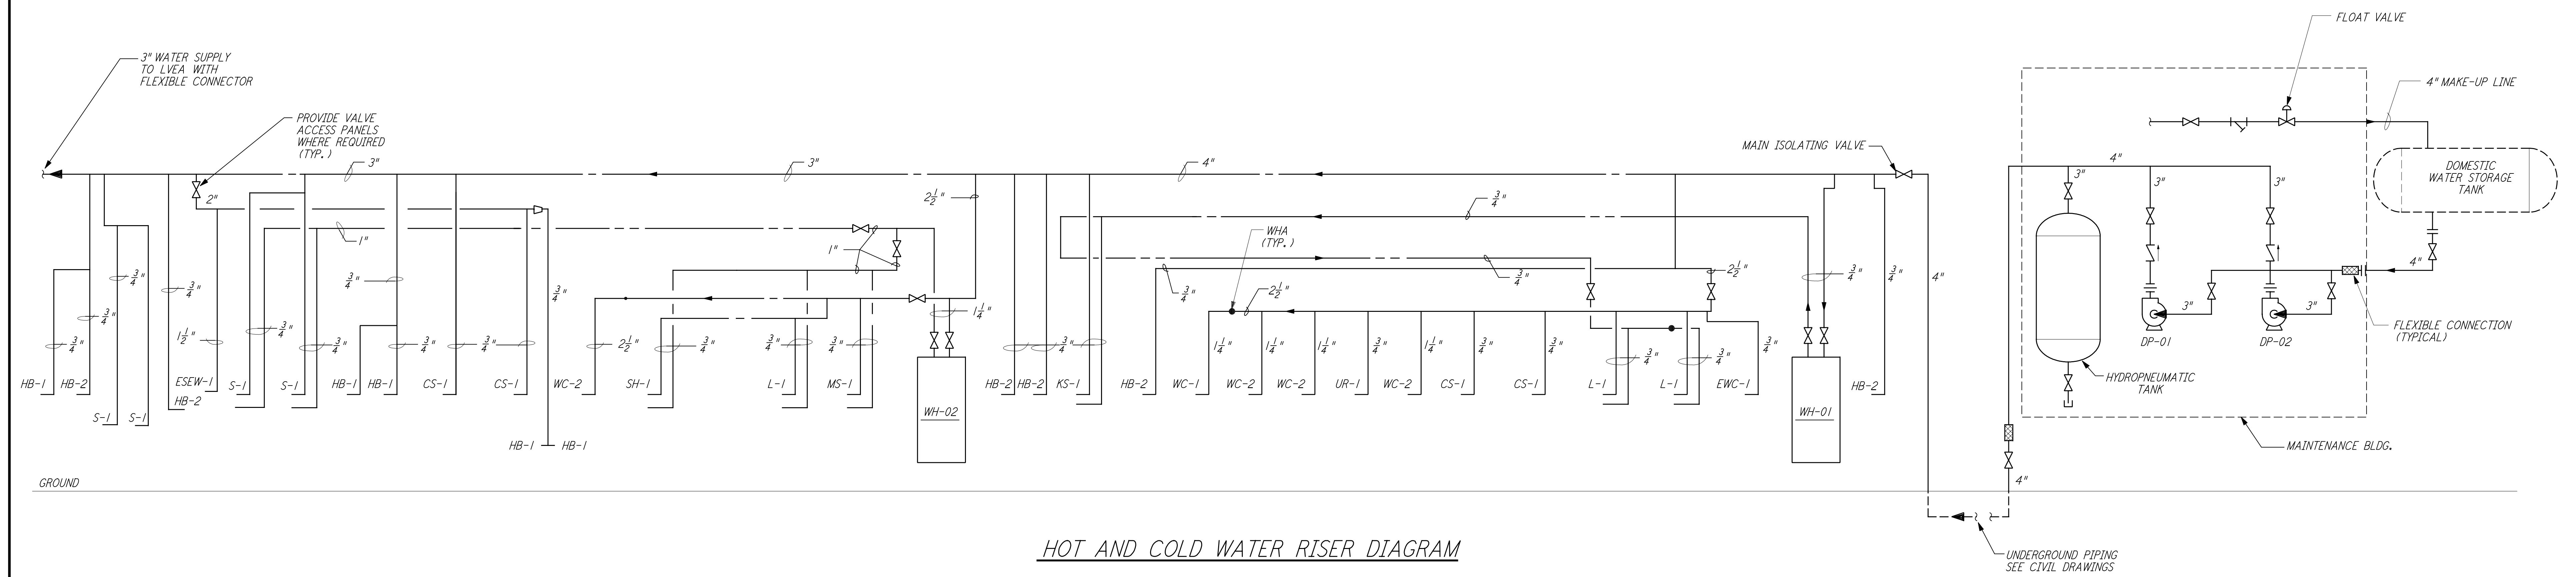

NO.	DATE	BY	CHKD	ENGR	PROJ	DESCRIPTION
1	3-20-97	WVK	AA	AA	TDM	REVISED RISER DIAGRAMS
2	5-15-98	CP				ISSUED FOR AS-BUILT

AS-BUILT DRAWINGS
ISSUED FOR CONSTRUCTION
DRAWN: DG 6-24-96
CHECKED: _____
ENGINEER: _____
PROJ: _____

LASER INTERFEROMETER
GRAVITATIONAL-WAVE OBSERVATORY
SITE NO. 1 - HANFORD, WASHINGTON

PLUMBING CORNER STATION RISER DIAGRAM
SCALE: NONE
SHEET NUMBER: WA-P-131
SUBMIT NUMBER: PPI50969
PROJECT NUMBER: 8094

LIGO-D960443-02-0