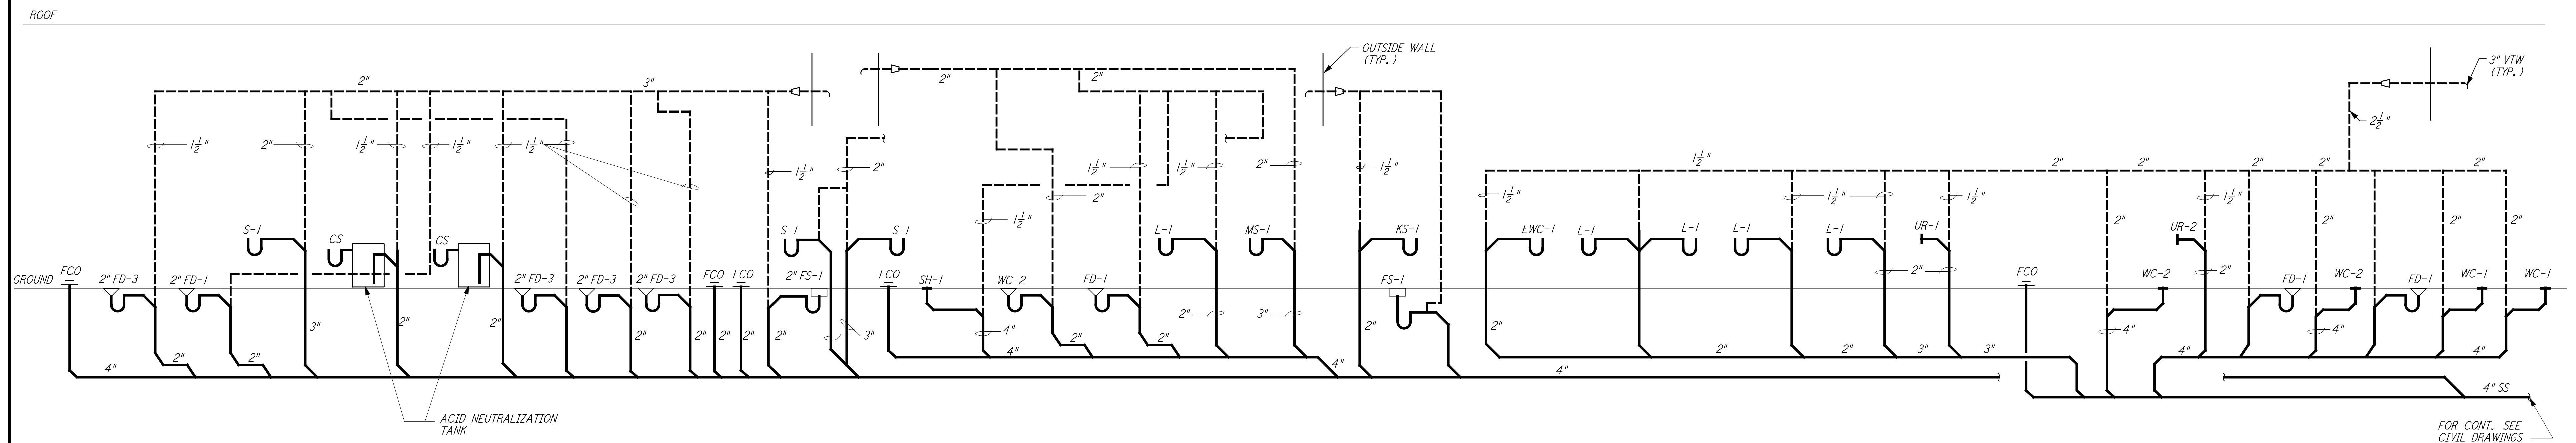

NO.	DATE	BY	CHKD	ENGR	PROJ	DESCRIPTION
1	3-20-97	WVK	AA	AA	TDM	REVISED RISER DIAGRAMS
2	5-15-98	CP				ISSUED FOR AS-BUILT

AS-BUILT DRAWINGS
ISSUED FOR CONSTRUCTION
DRAWN: DG 6-24-96
CHECKED: _____
ENGINEER: _____
PROJ: _____

LASER INTERFEROMETER
GRAVITATIONAL-WAVE OBSERVATORY
SITE NO. 1 - HANFORD, WASHINGTON

PLUMBING CORNER STATION RISER DIAGRAM
SCALE: NONE
SHEET NUMBER: WA-P-131
SUBMIT NUMBER: PPI50969
PROJECT NUMBER: 8094

LIGO-D960443-02-0