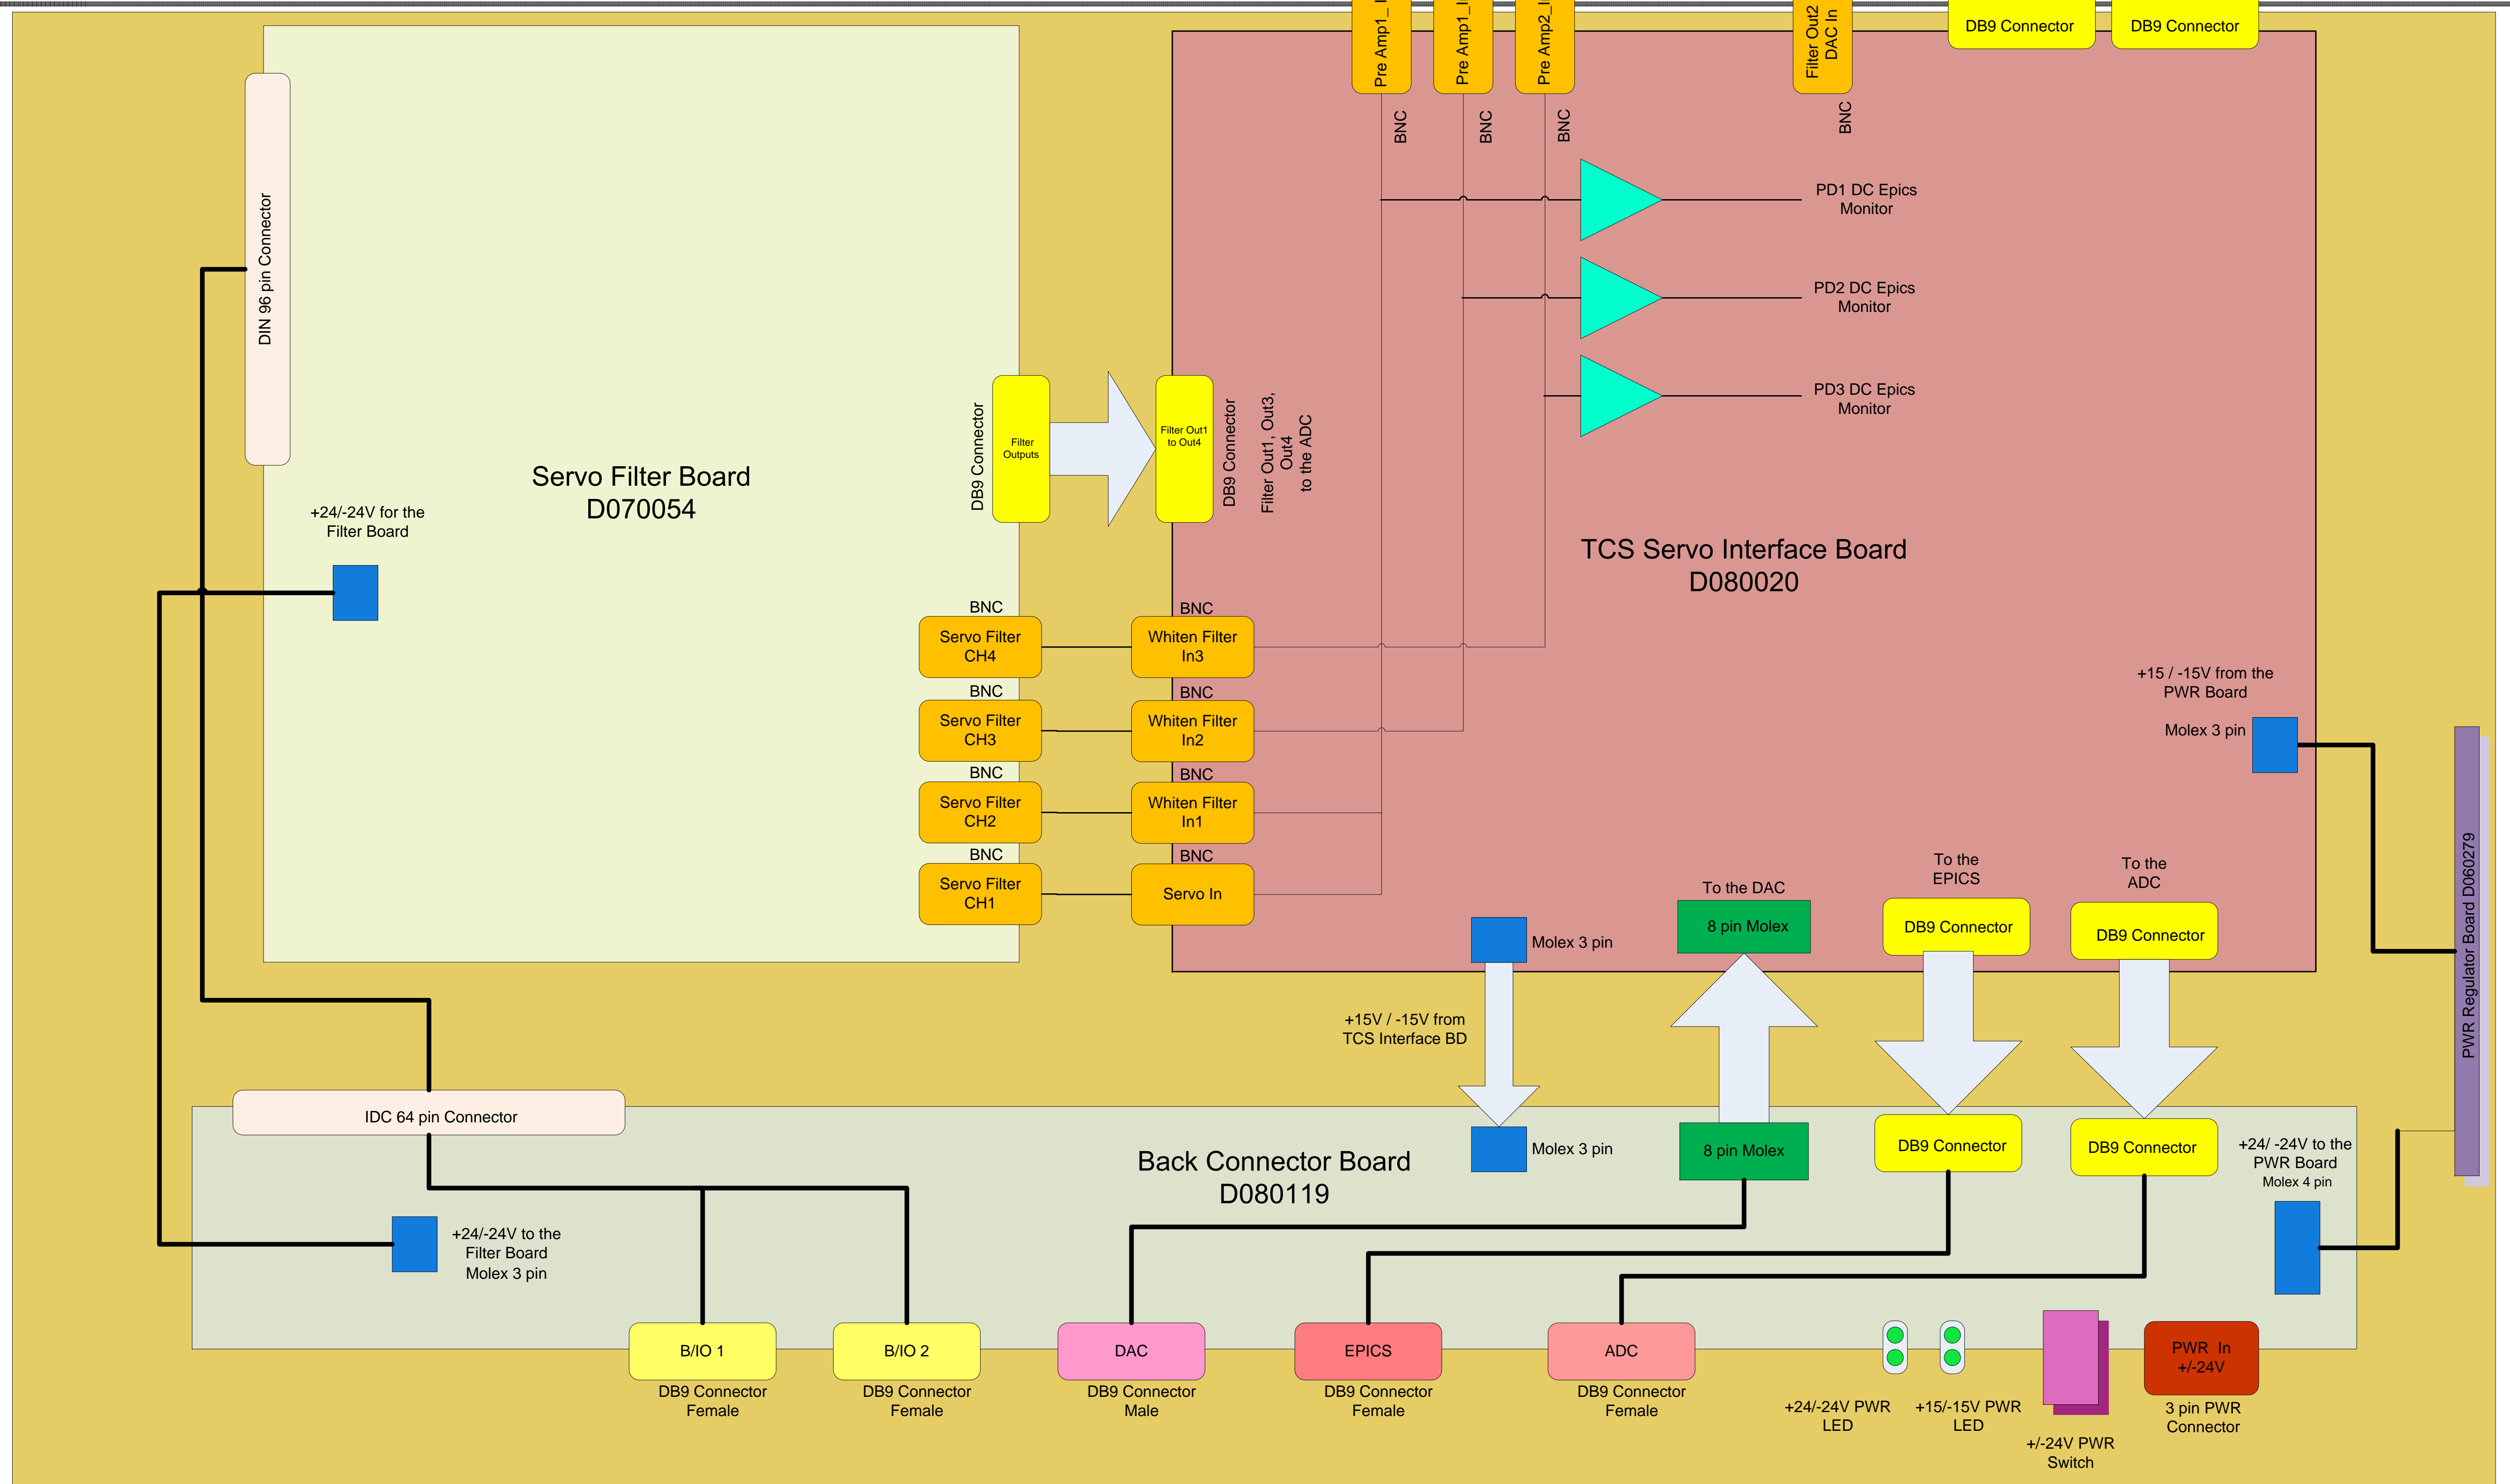

Front Panel

Rear Panel

Title TCS Servo / Interface Chassis Drawing		* California Institute of Technology		LIGO
Size: C	DCC Number: D080122	SCH / PCB Revision: A	Engineer: M. Mageswaran	
			Date: 3/17/2008	Time: 2:25:34 PM