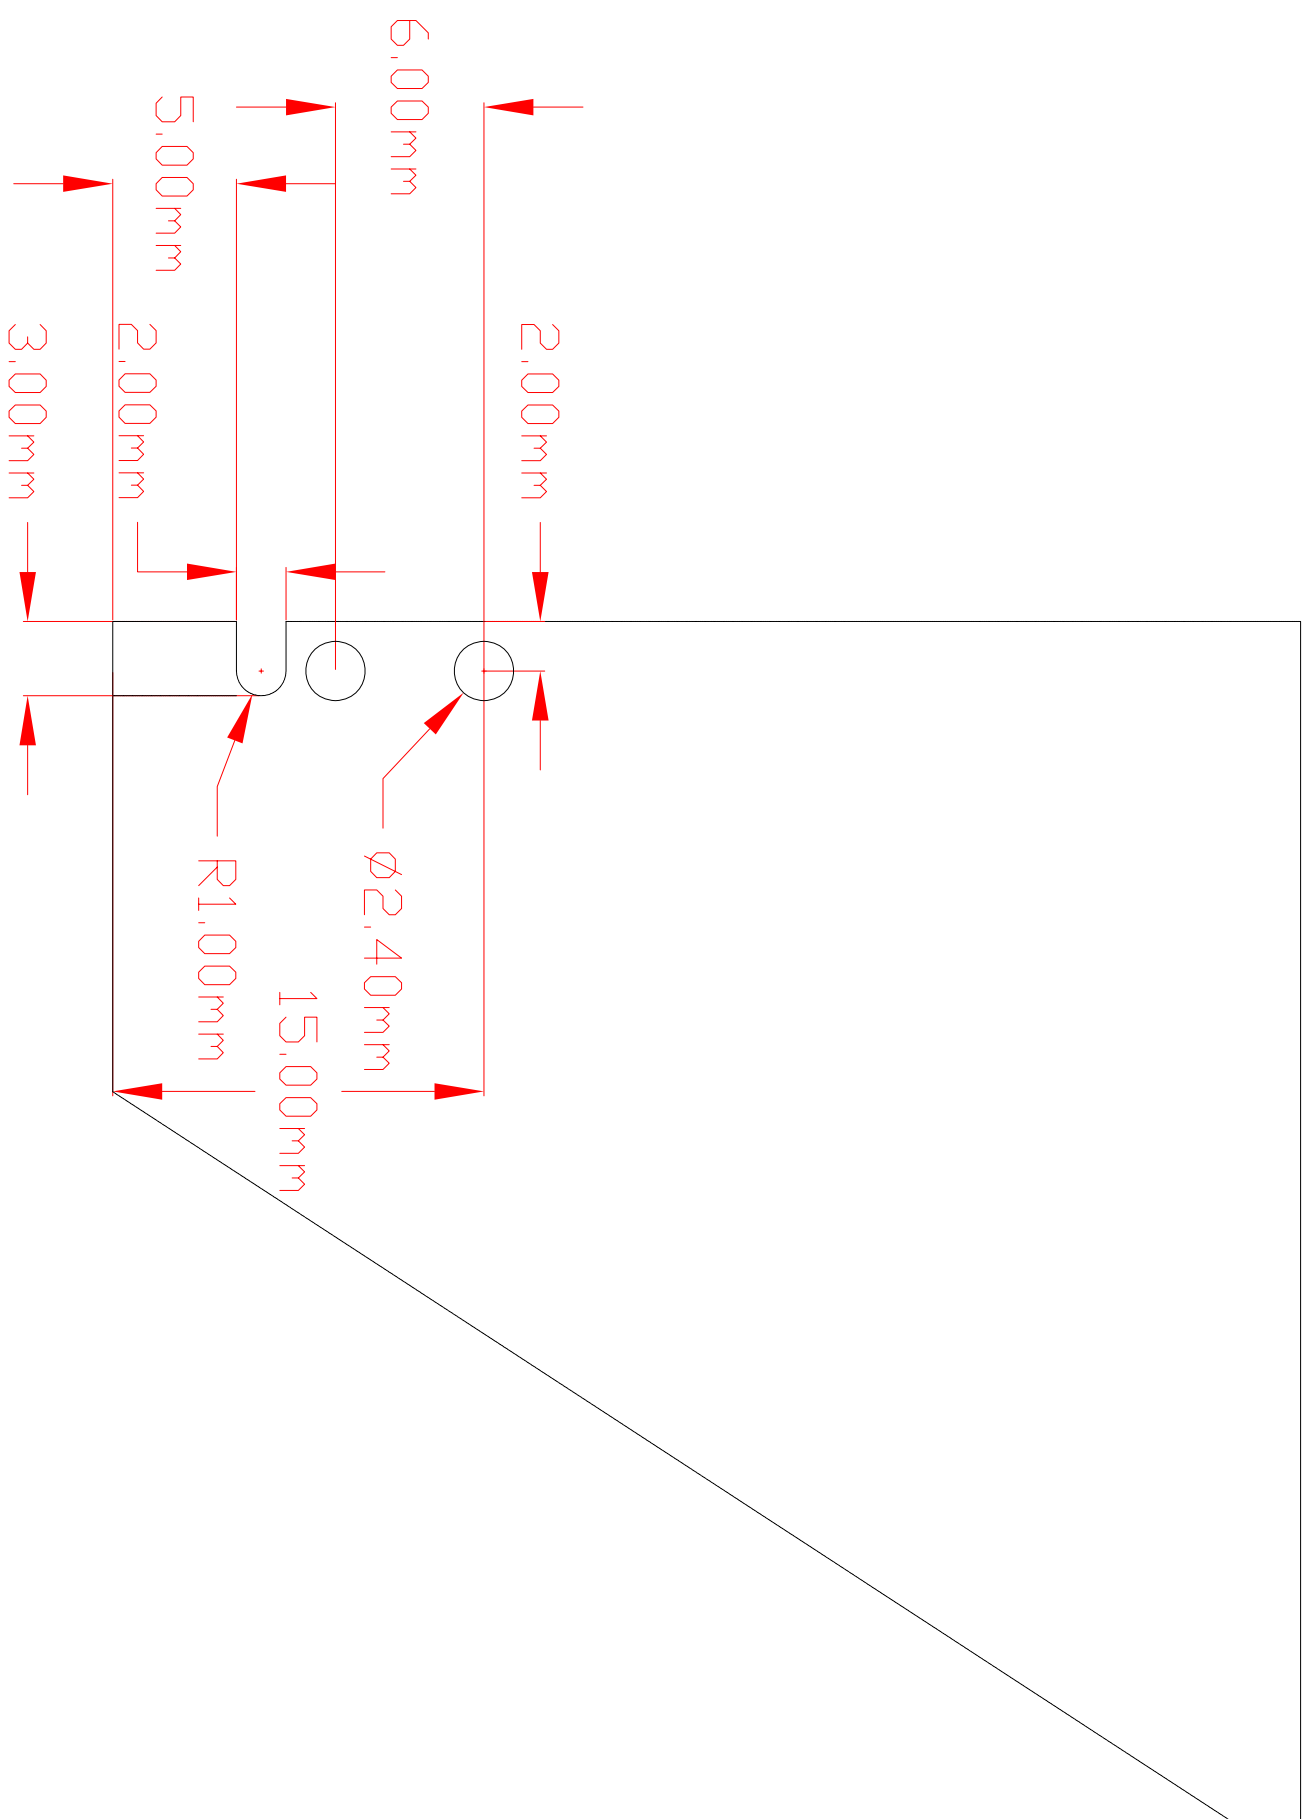

DCPD Heatsink - Left Side View

DCPD Heatsink - Right Side View

DCPD Heatsink - Front View

Drilled and tapped for
M2 screws (6X)

DCPD Heatsink - Rear View

DCPD Heatsink - Top View

DCPD Heatsink - Bottom View

Countersink
for M2
screws

DCPD Mounting Washer

Drilled and tapped for M2 screws (4X)

Heatsink Retainer Ring