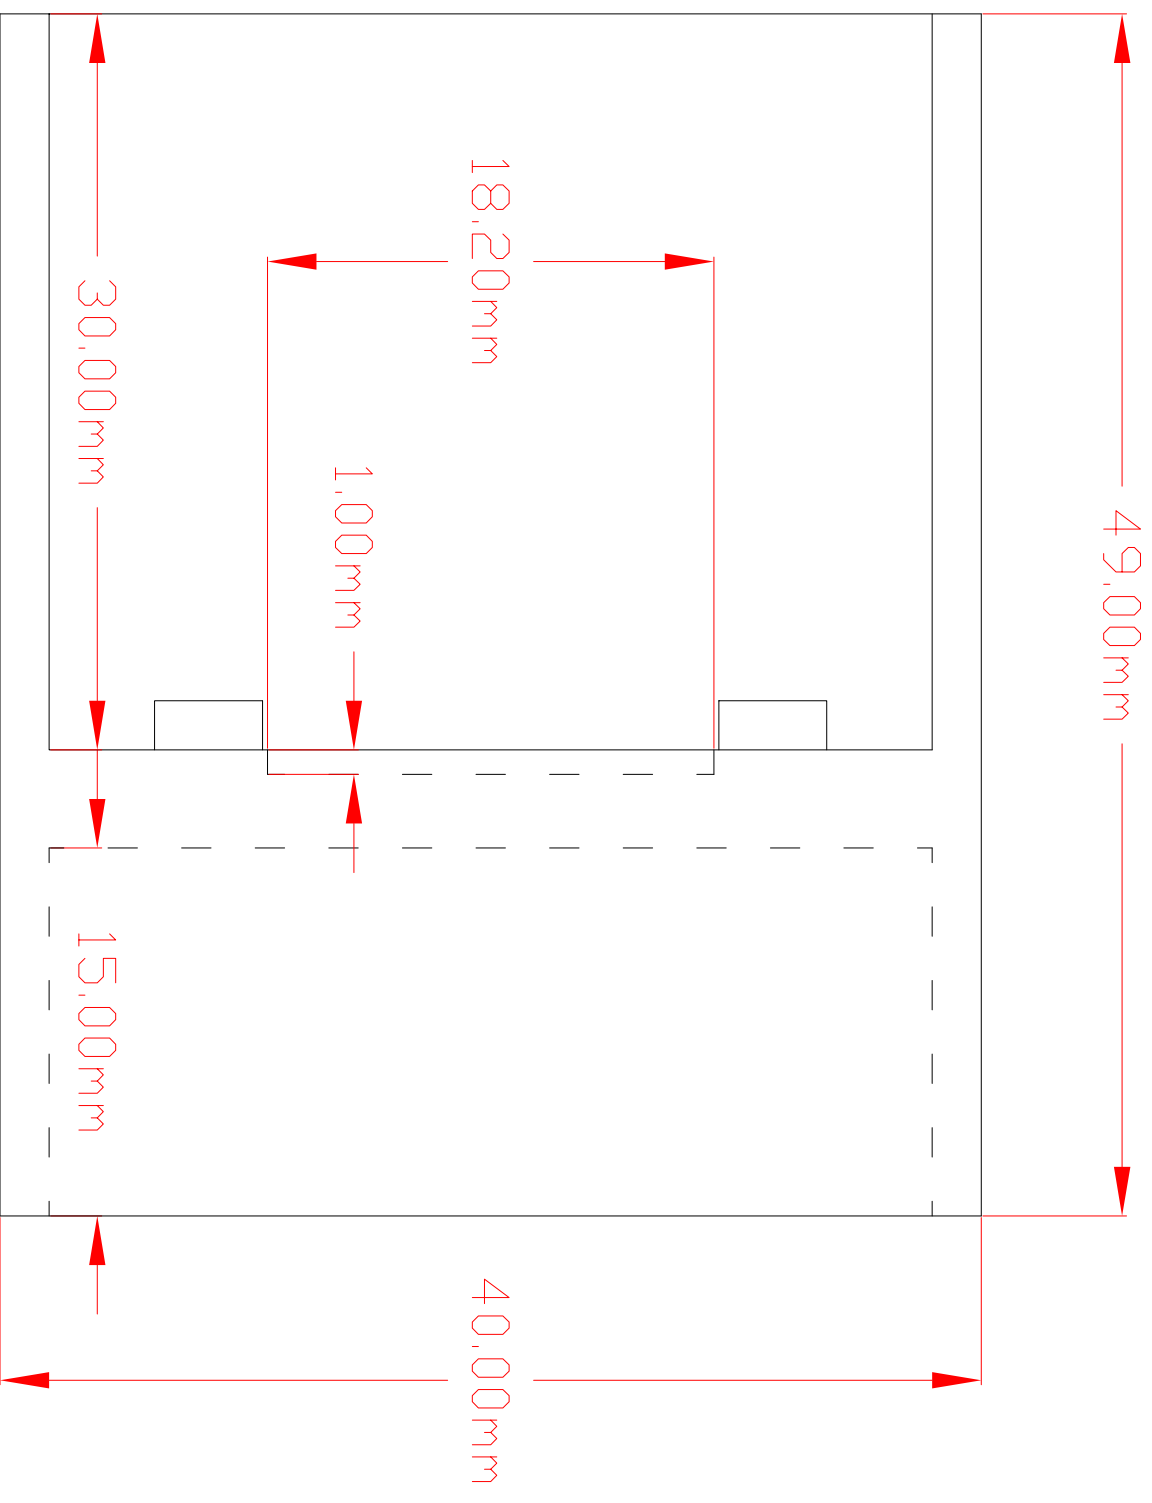

DCPD Heatsink - Left Side View

DCPD Heatsink - Right Side View

DCPD Heatsink - Front View

Drilled and tapped for
M2 screws (6X)

DCPD Heatsink - Rear View

DCPD Heatsink - Top View

DCPD Heatsink - Bottom View

Countersink
for M2
screws

DCPD Mounting Washer

Drilled and tapped for M2 screws (4X)

Heatsink Retainer Ring