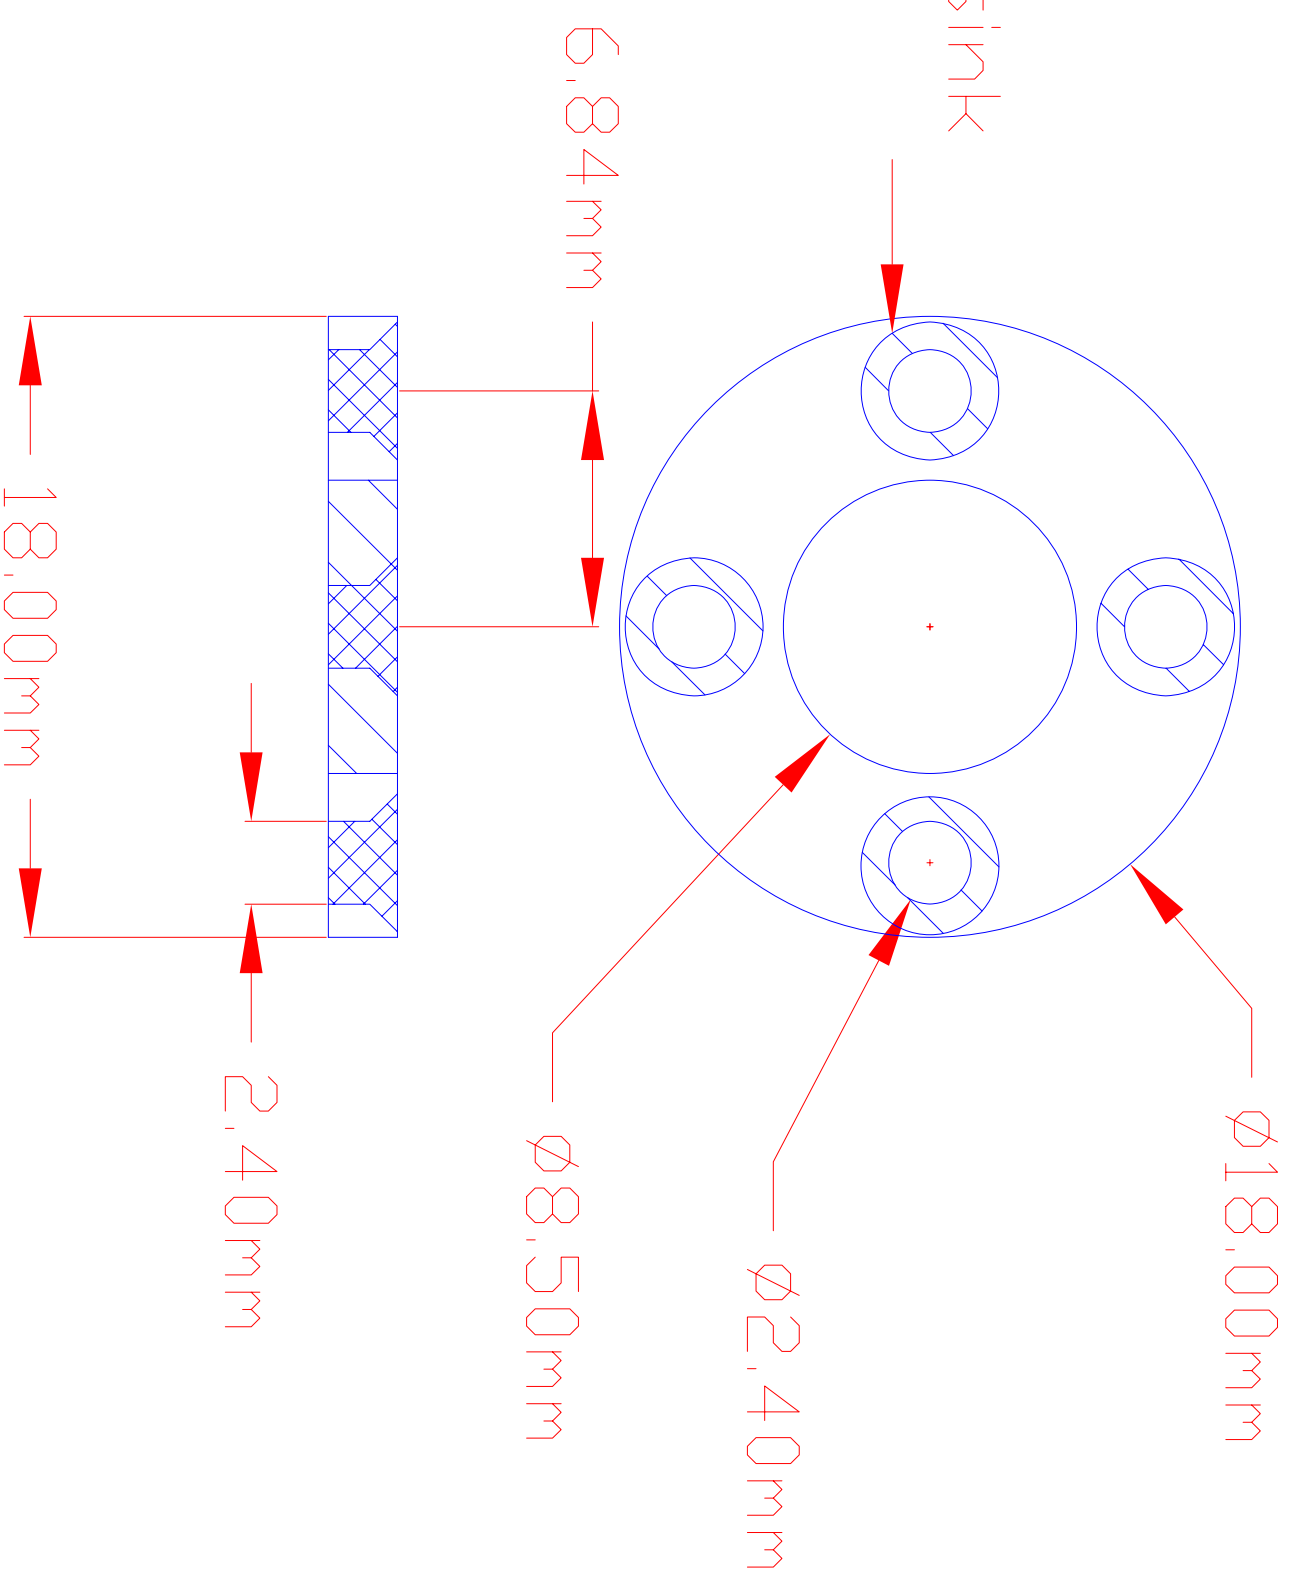

DCPD Heatsink - Left Side View

DCPD Heatsink - Right Side View

DCPD Heatsink - Front View

Drilled and tapped for
M2 screws (6X)

DCPD Heatsink - Rear View

DCPD Heatsink - Top View

DCPD Heatsink - Bottom View

Countersink
for M2
screws

DCPD Mounting Washer

Drilled and tapped for M2 screws (4X)

Heatsink Retainer Ring