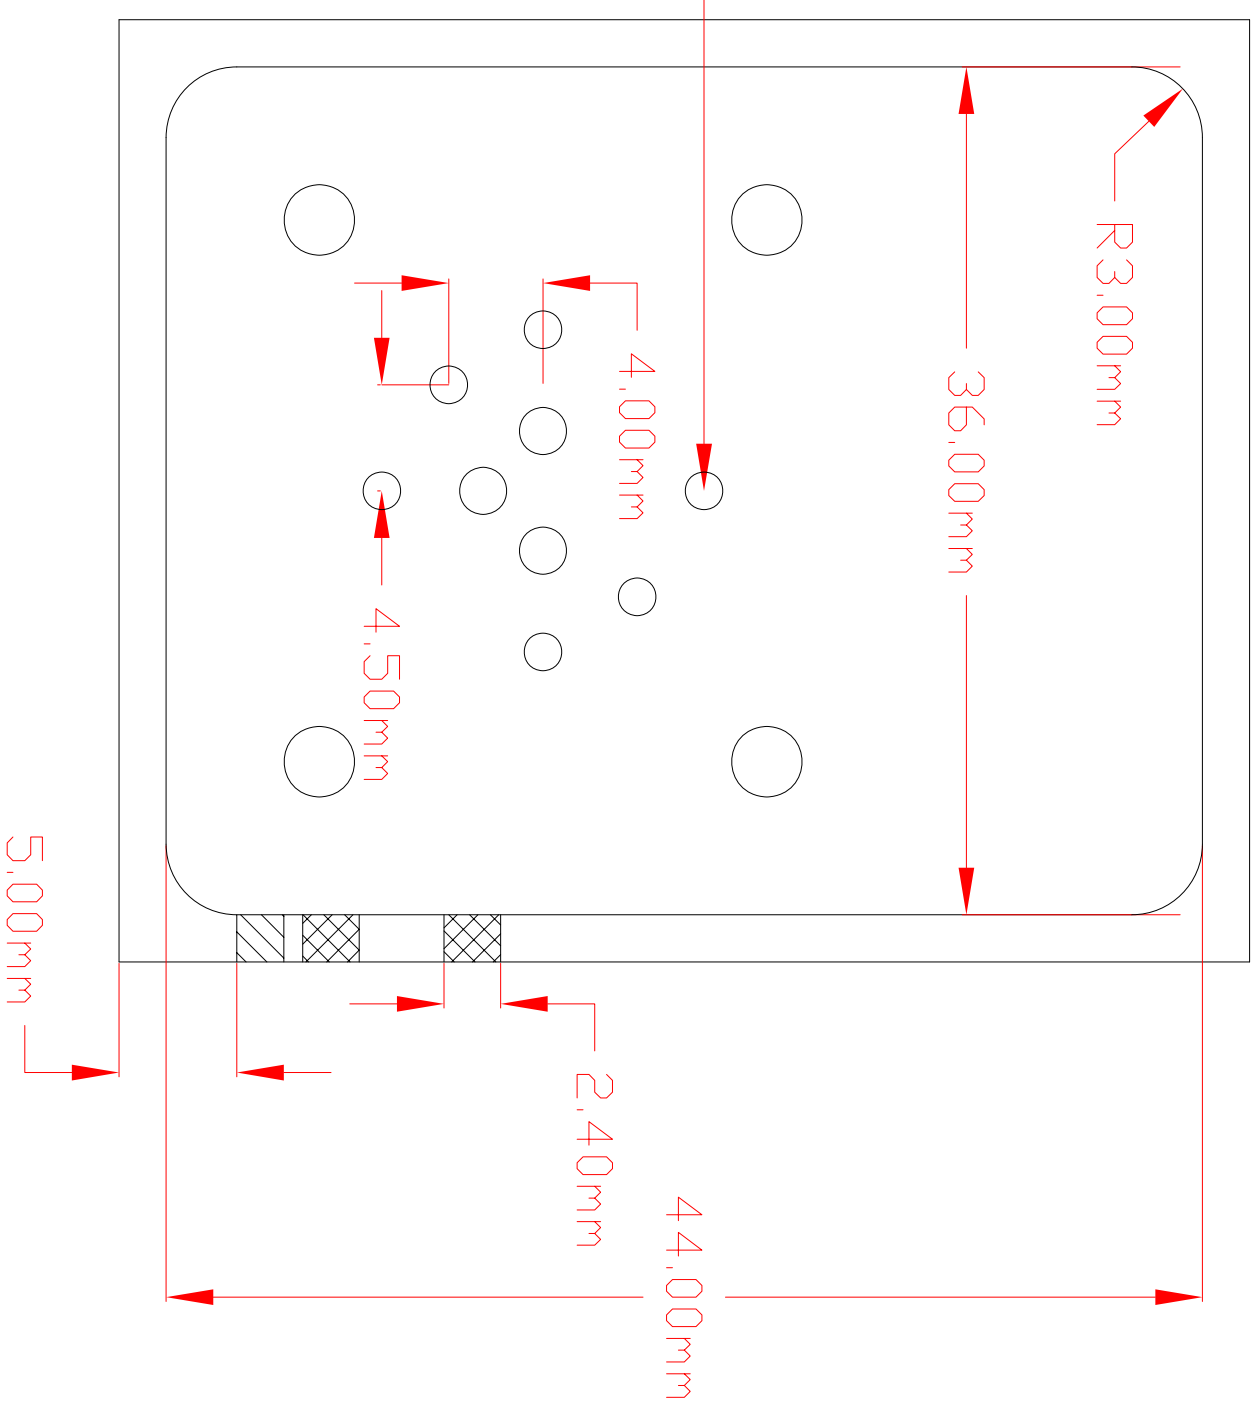

DCPD Heatsink - Left Side View

DCPD Heatsink - Right Side View

DCPD Heatsink - Front View

Drilled and tapped for
M2 screws (6X)

DCPD Heatsink - Rear View

DCPD Heatsink - Top View

DCPD Heatsink - Bottom View

Countersink
for M2
screws

DCPD Mounting Washer

Drilled and tapped for M2 screws (4X)

Heatsink Retainer Ring