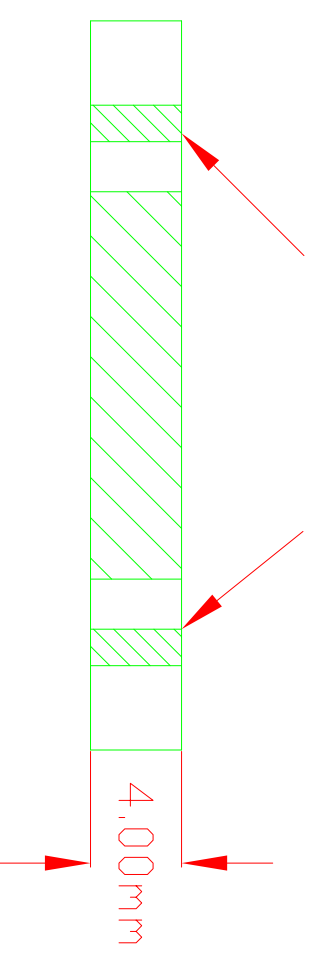

DCPD Heatsink - Left Side View

DCPD Heatsink - Right Side View

DCPD Heatsink - Front View

Drilled and tapped for
M2 screws (6X)

DCPD Heatsink - Rear View

DCPD Heatsink - Top View

DCPD Heatsink - Bottom View

Countersink
for M2
screws

DCPD Mounting Washer

Drilled and tapped for M2 screws (4X)

Heatsink Retainer Ring