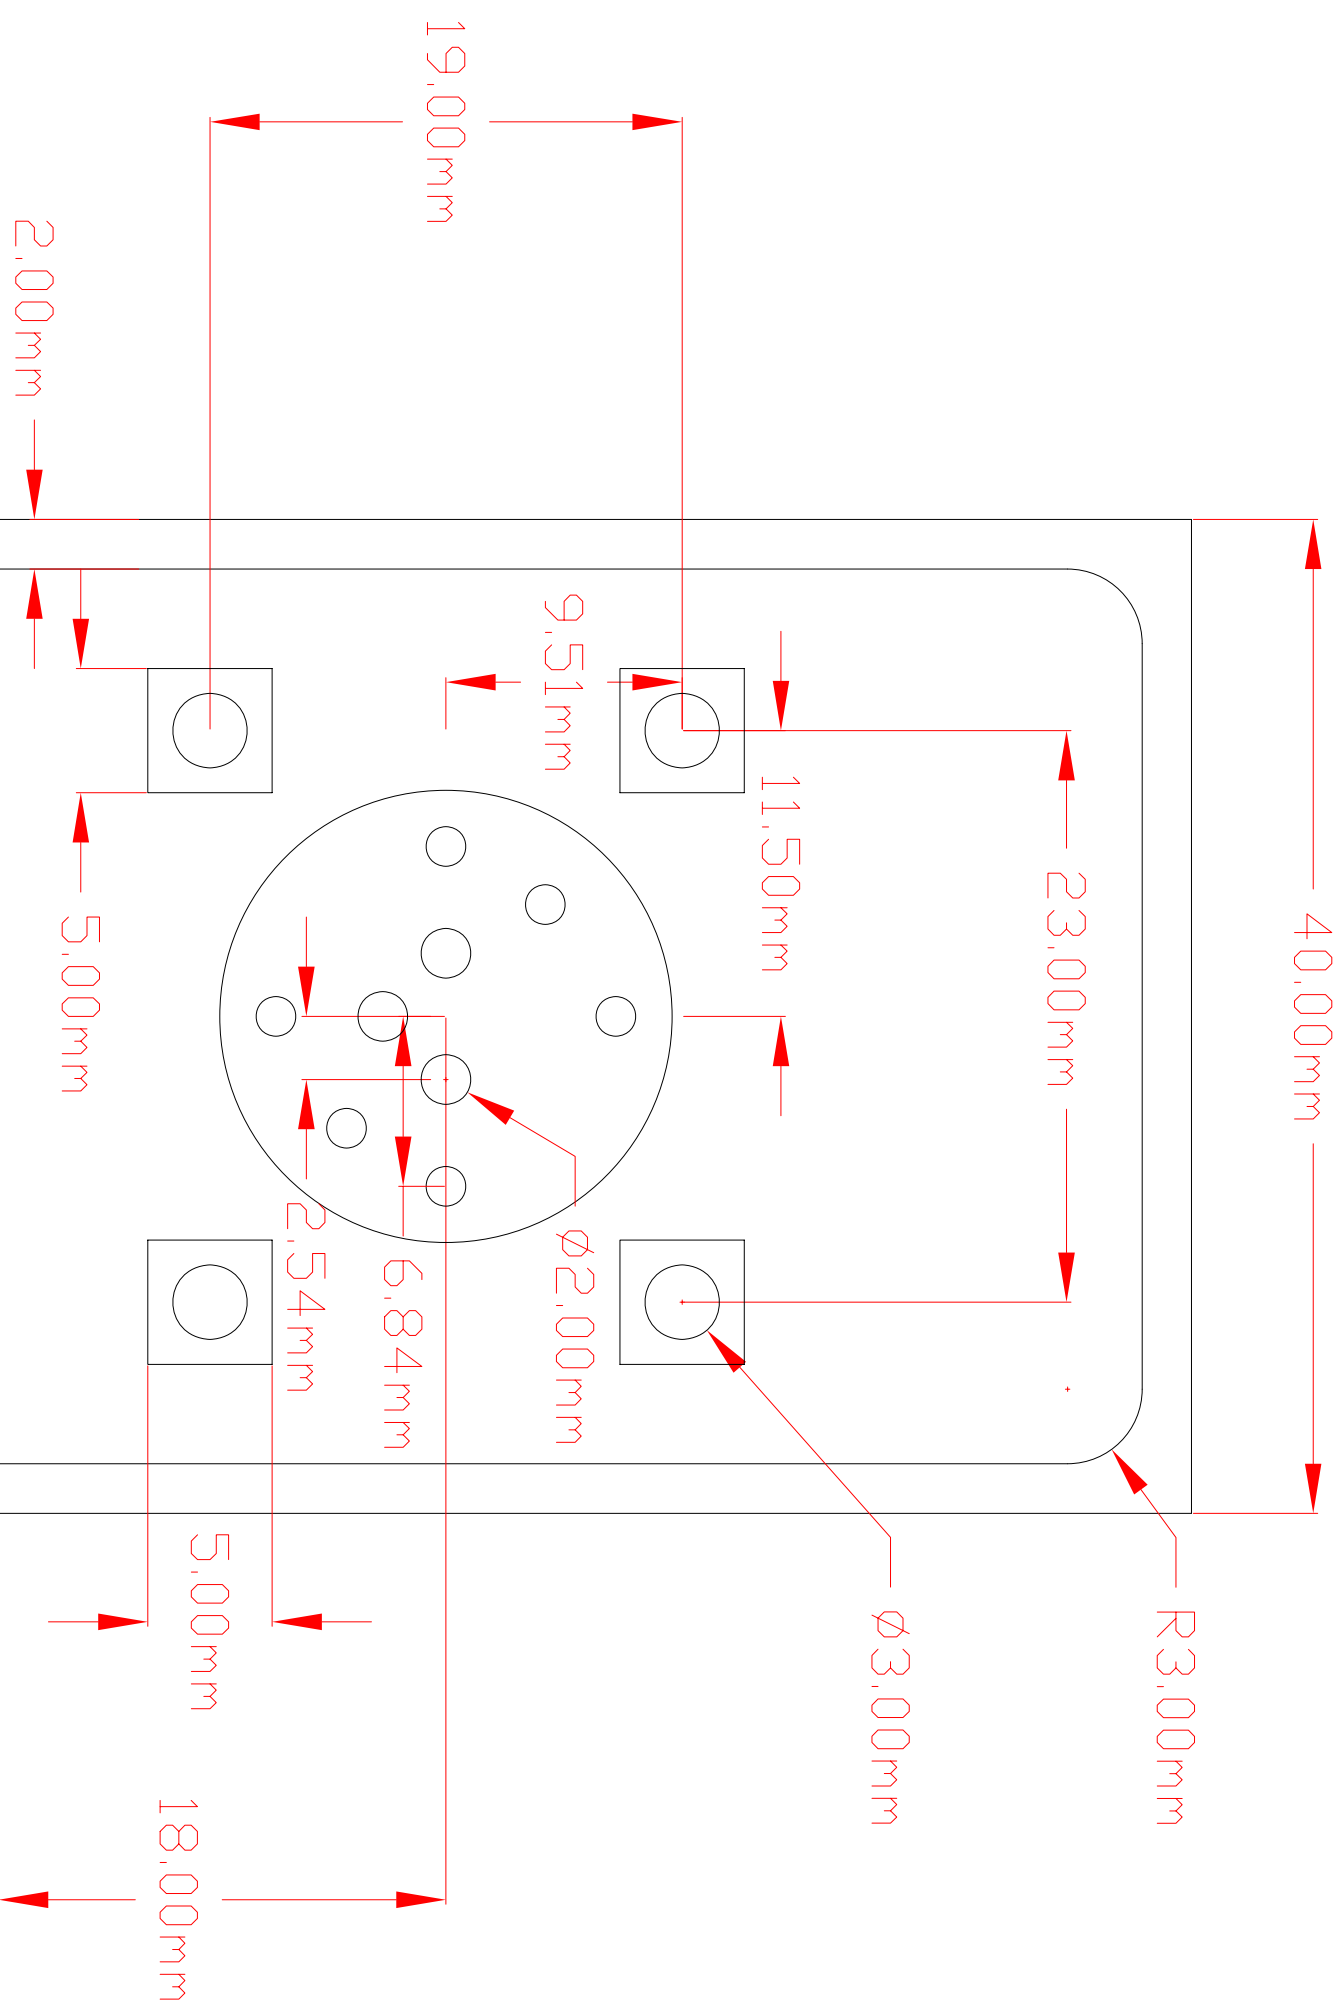

DCPD Heatsink - Left Side View

DCPD Heatsink - Right Side View

DCPD Heatsink - Front View

Drilled and tapped for
M2 screws (6X)

DCPD Heatsink - Rear View

DCPD Heatsink - Top View

DCPD Heatsink - Bottom View

Countersink
for M2
screws

DCPD Mounting Washer

Drilled and tapped for M2 screws (4X)

Heatsink Retainer Ring