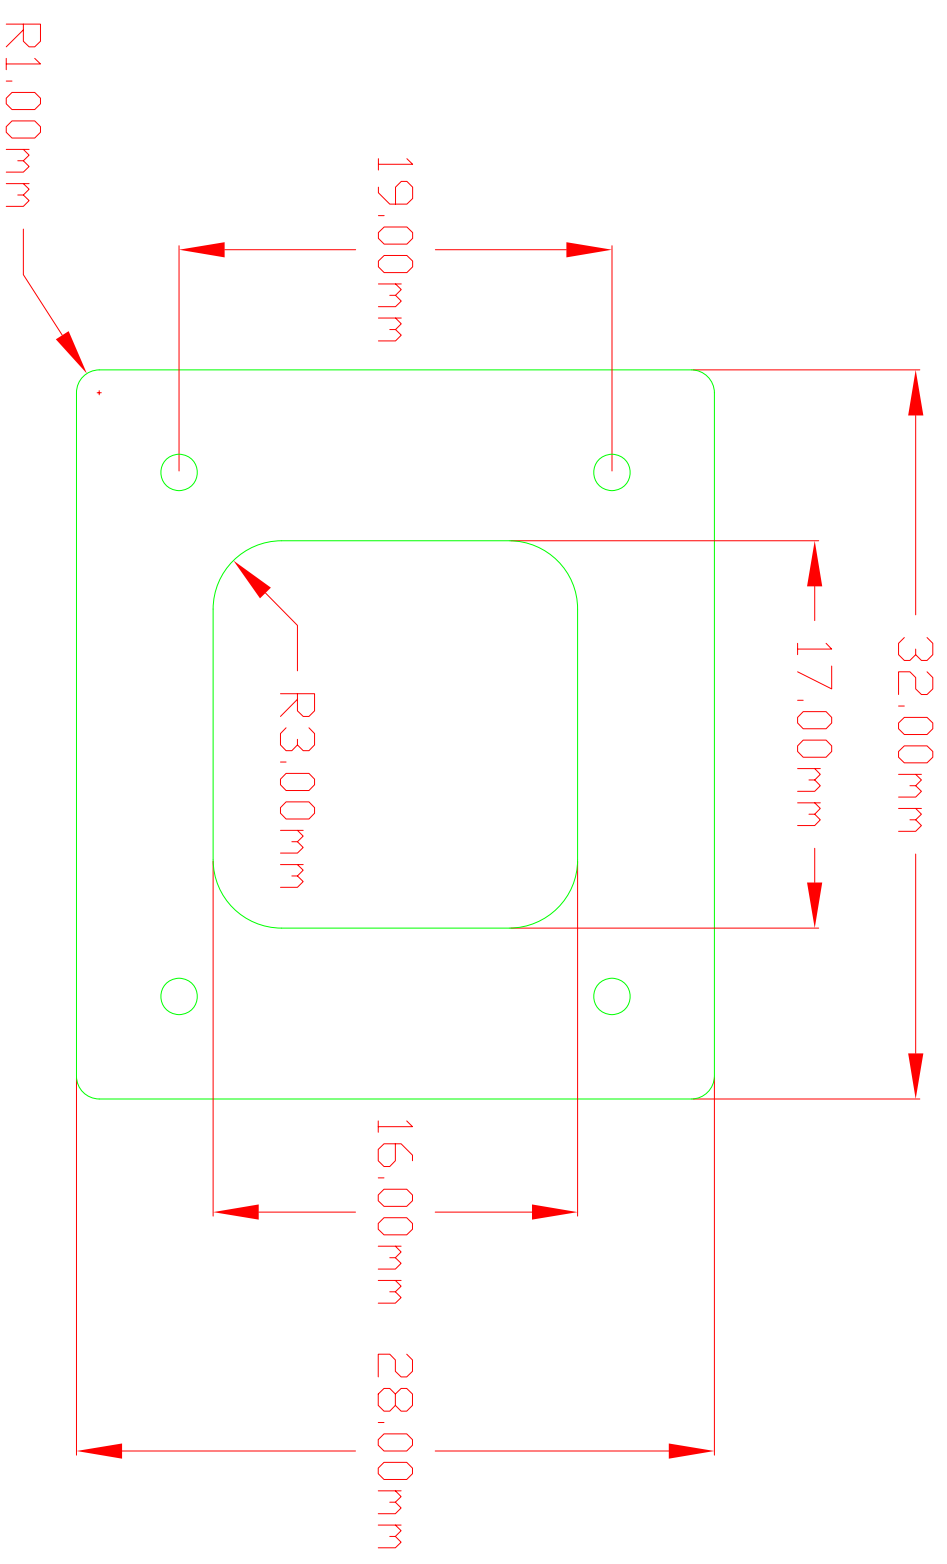

DCPD Heatsink - Left Side View

DCPD Heatsink - Right Side View

DCPD Heatsink - Front View

Drilled and tapped for
M2 screws (6X)

DCPD Heatsink - Rear View

DCPD Heatsink - Top View

DCPD Heatsink - Bottom View

Countersink
for M2
screws

DCPD Mounting Washer

Drilled and tapped for M2 screws (4X)

Heatsink Retainer Ring