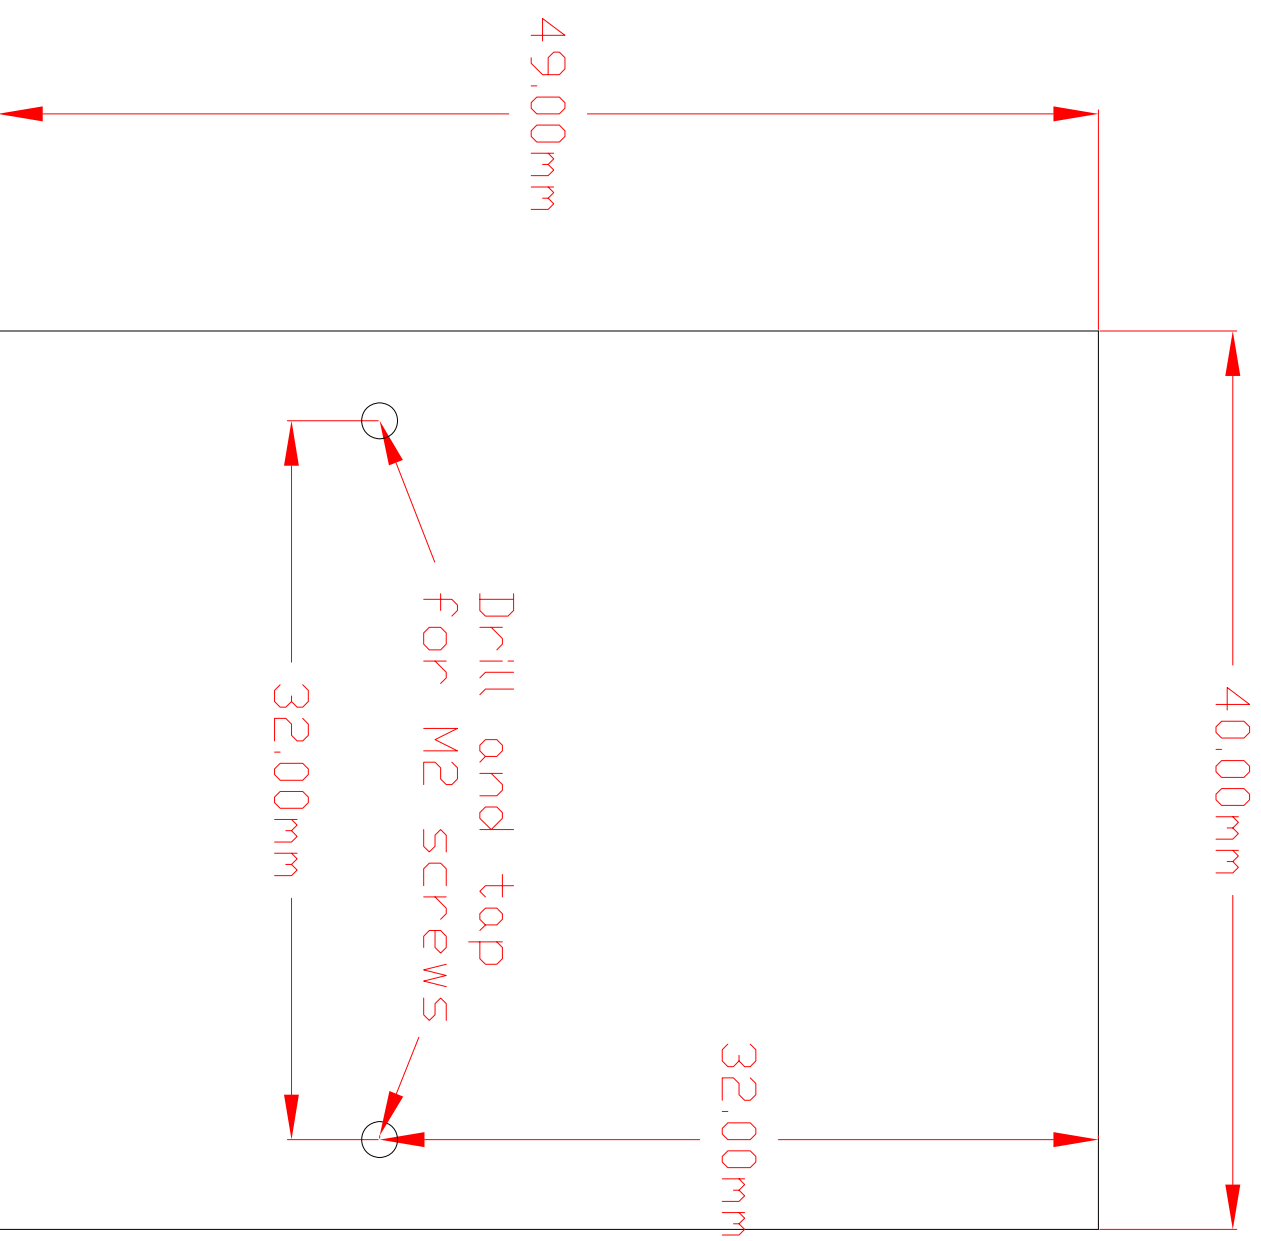

DCPD Heatsink - Left Side View

DCPD Heatsink - Right Side View

DCPD Heatsink - Front View

Drilled and tapped for
M2 screws (6X)

DCPD Heatsink - Rear View

DCPD Heatsink - Top View

DCPD Heatsink - Bottom View

Countersink
for M2
screws

DCPD Mounting Washer

Drilled and tapped for M2 screws (4X)

Heatsink Retainer Ring