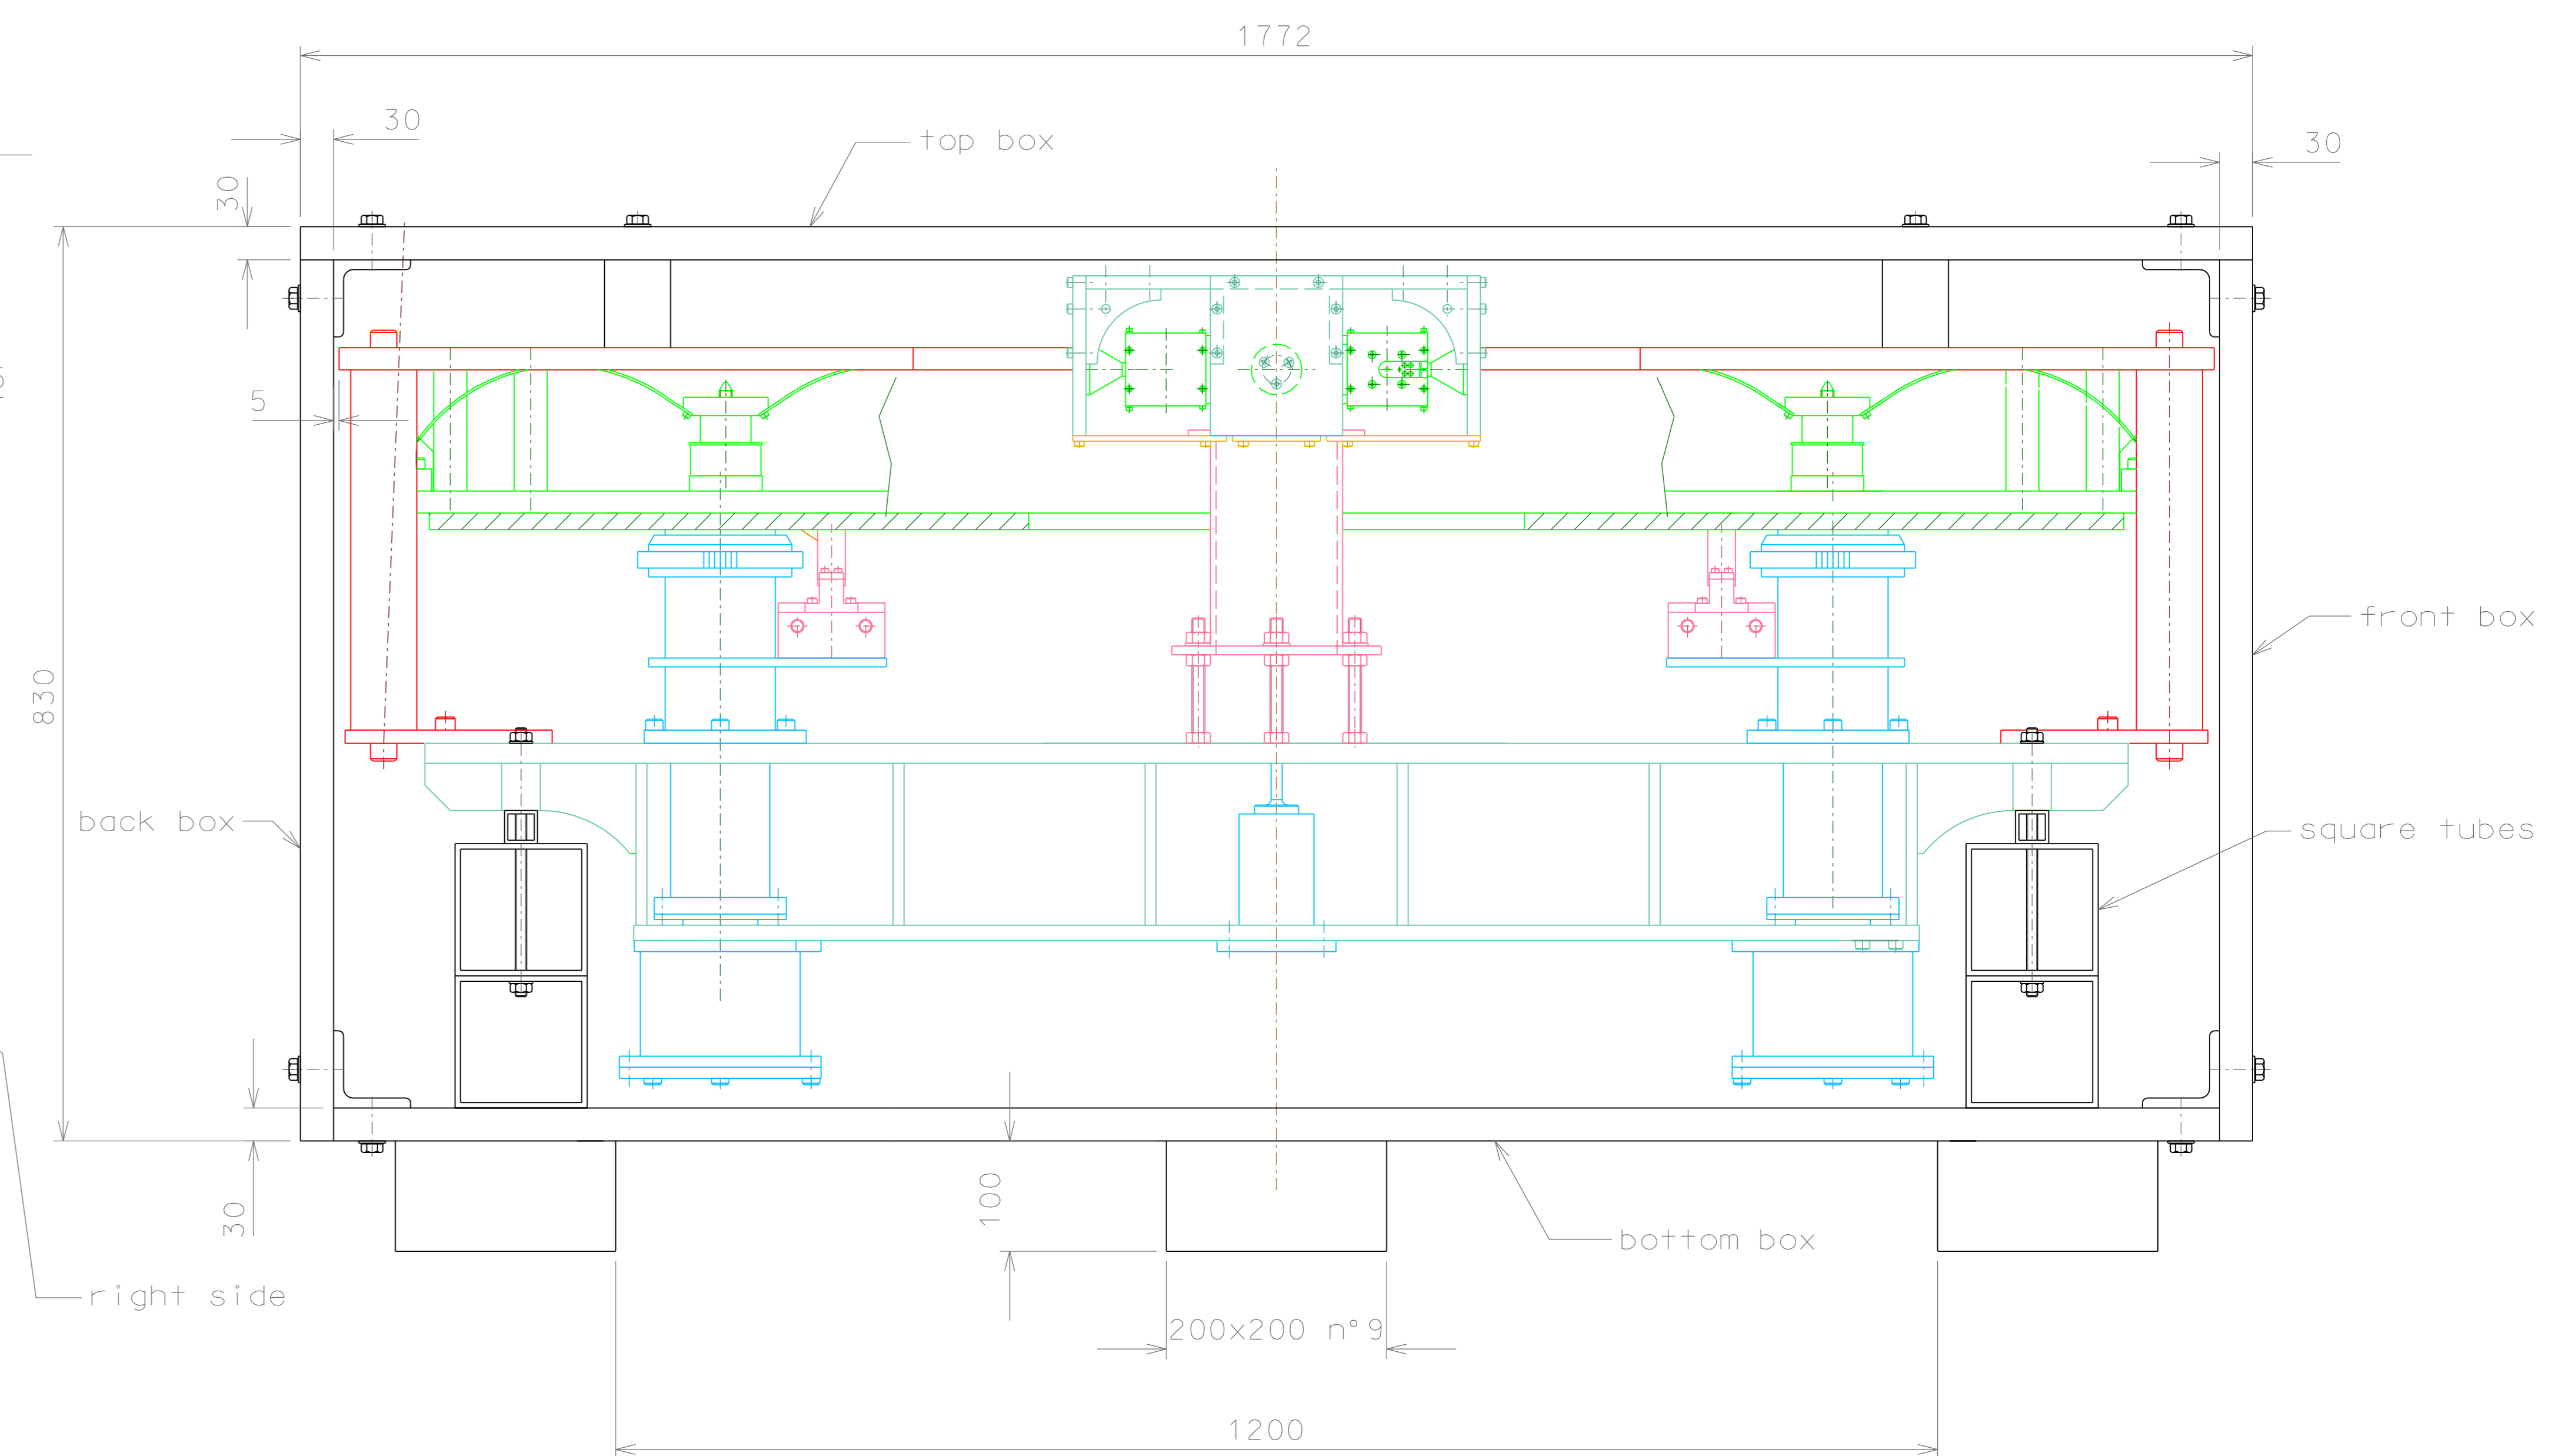

Figure 4

Figure 3

ref.	note	date	signature
modifications			
ref.	draw.	added legend	
LIGO PROJECT		designed for R.De Salvo	
title HAM-OPTICAL BENCH TRANSPORT		draw. by G. Gennaro-PROMEC date 24-11-06 LIGO-D051259-00-D	
scale 1/6		sheet A 1	