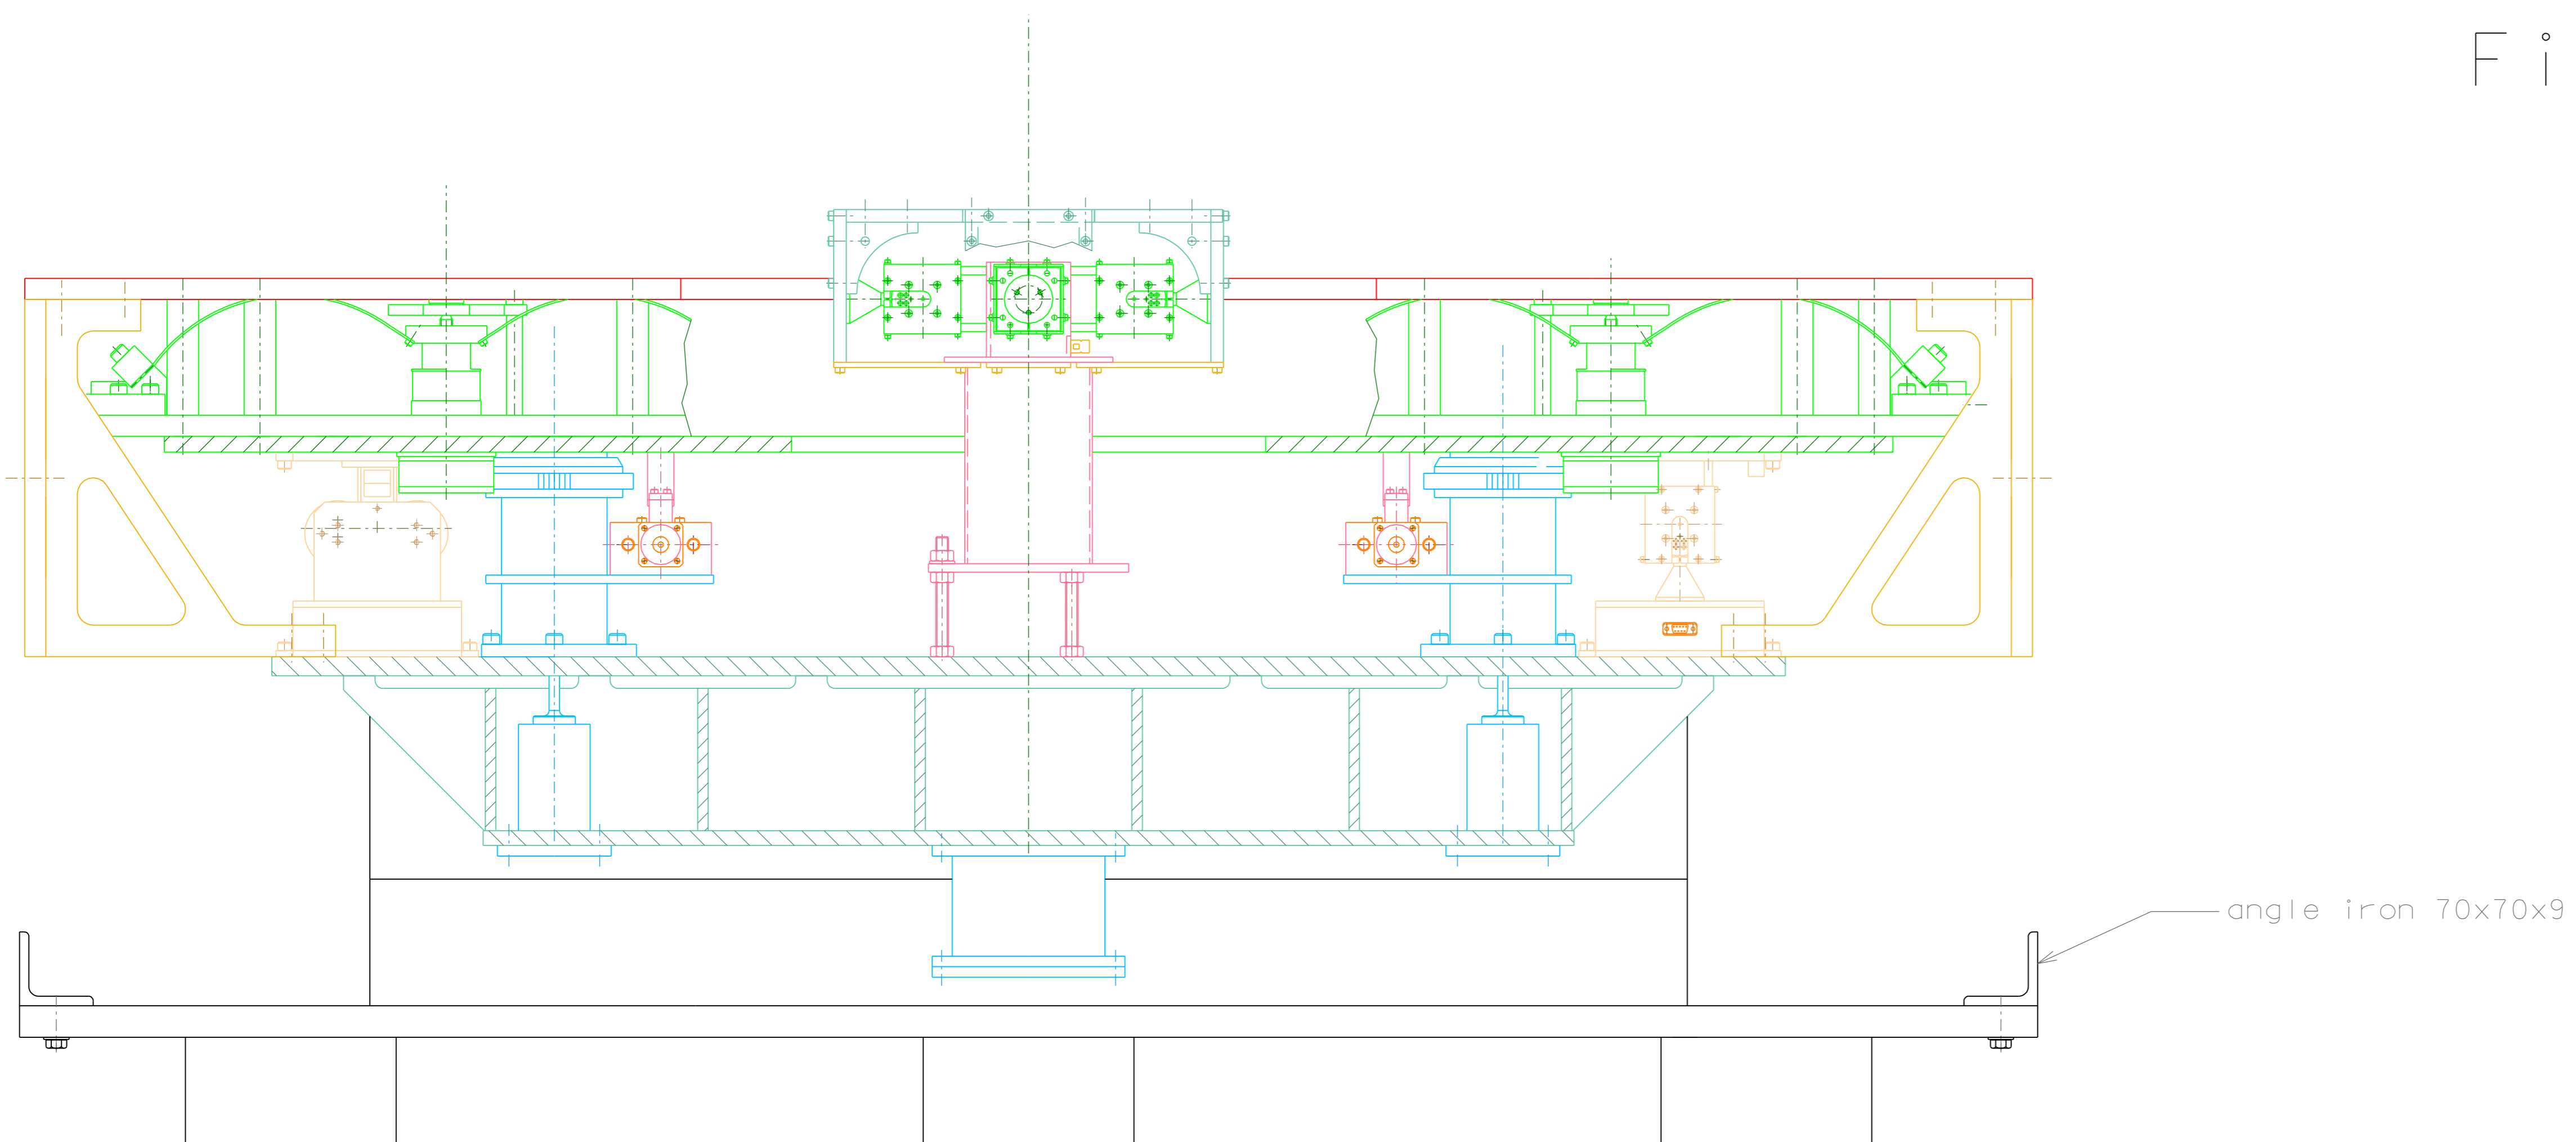

Figure 4

Figure 3

ref.	note	date	signature
modifications			
ref.	draw.	added legend	
LIGO PROJECT		designed for R.De Salvo	
title HAM-OPTICAL BENCH TRANSPORT		draw. by G. Gennaro-PROMEC date 24-11-06 LIGO-D051259-00-D	
scale 1/6		sheet A 1	