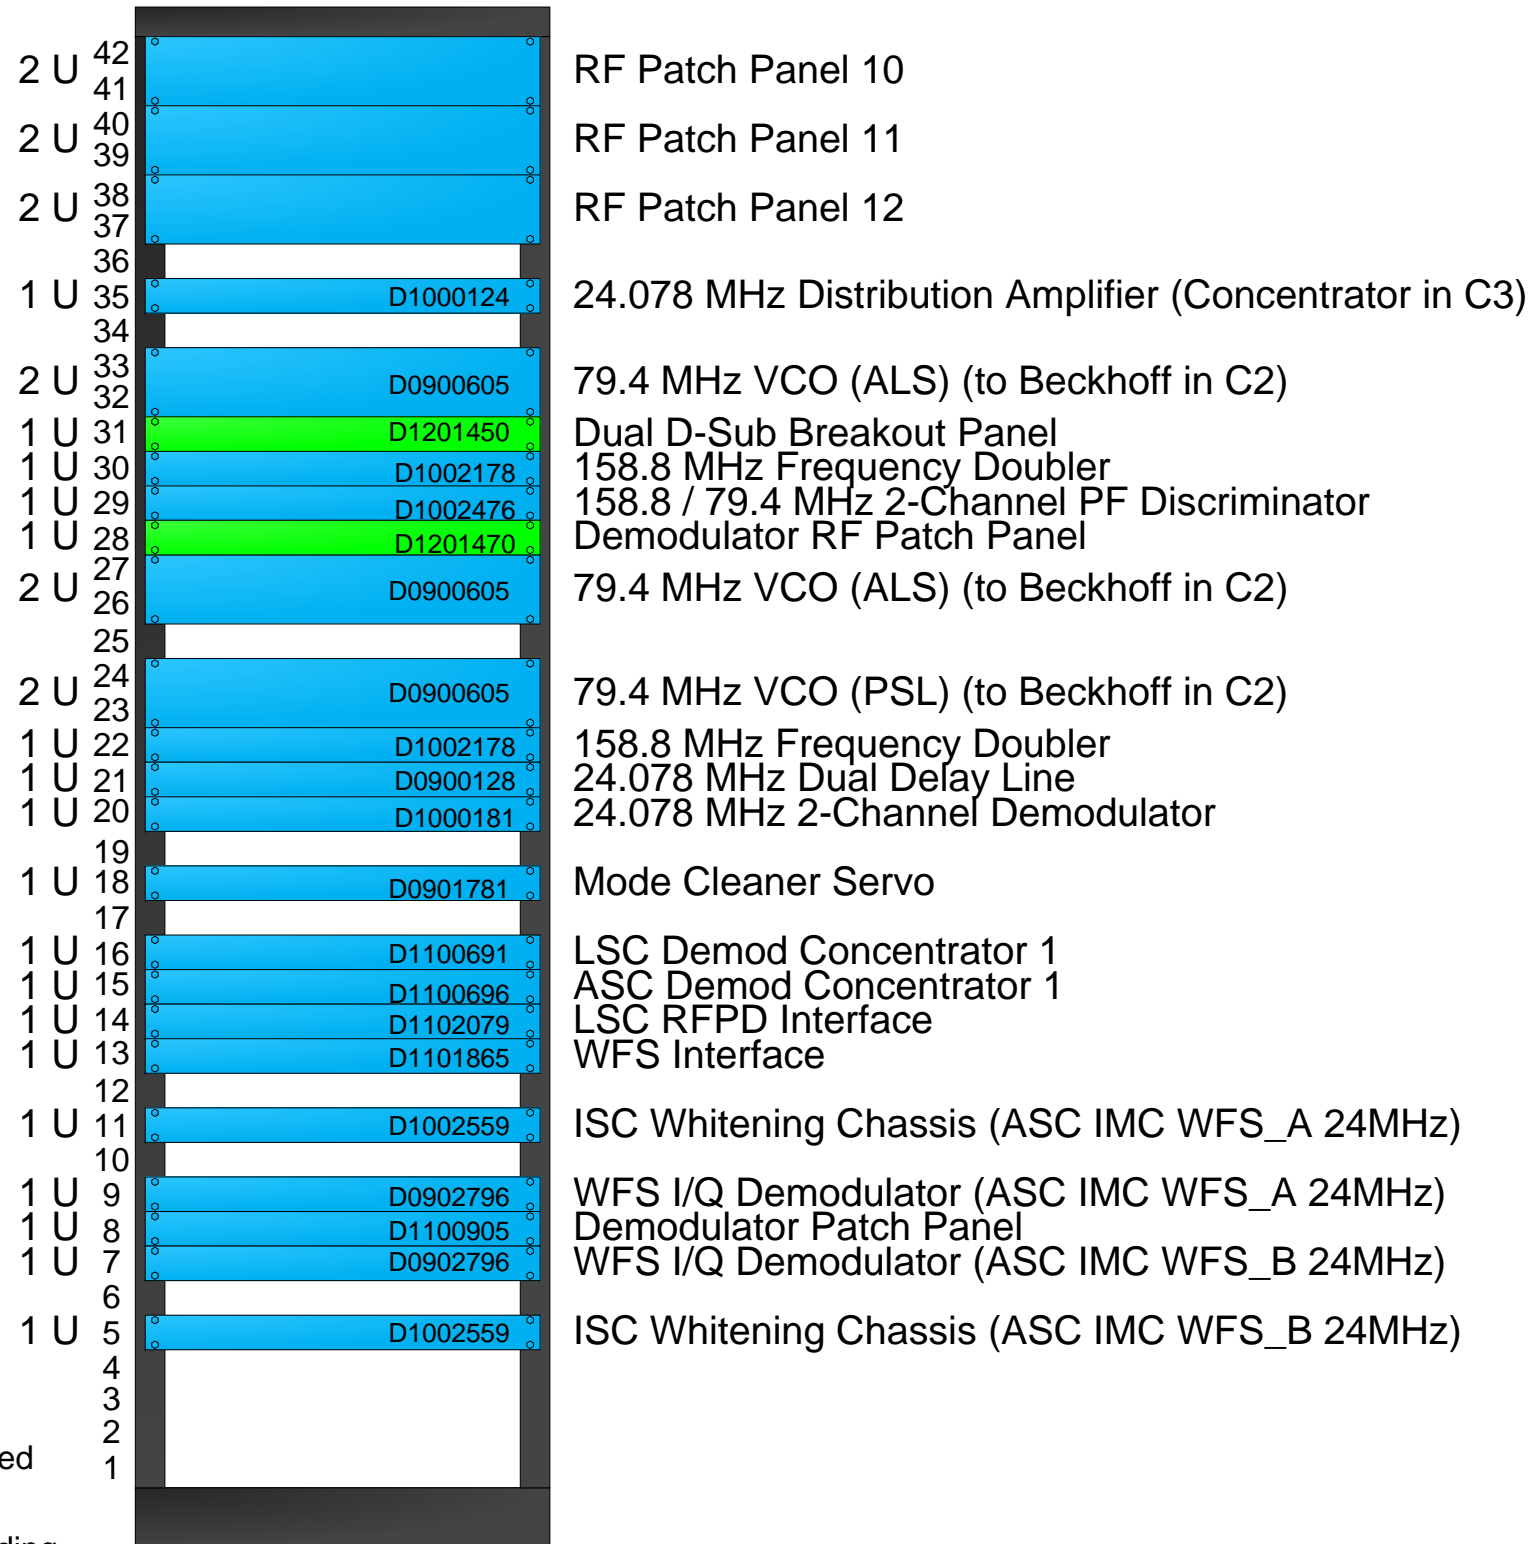

# ISC R1

LVEA IMC ALS Rack R1 Layout  
42 U

## Color Key

- 1 U Installed
- 1 U Ready for installation
- 1 U Built but not fully tested
- 1 U Still being built
- 1 U Not even started building
- 1 U TBD