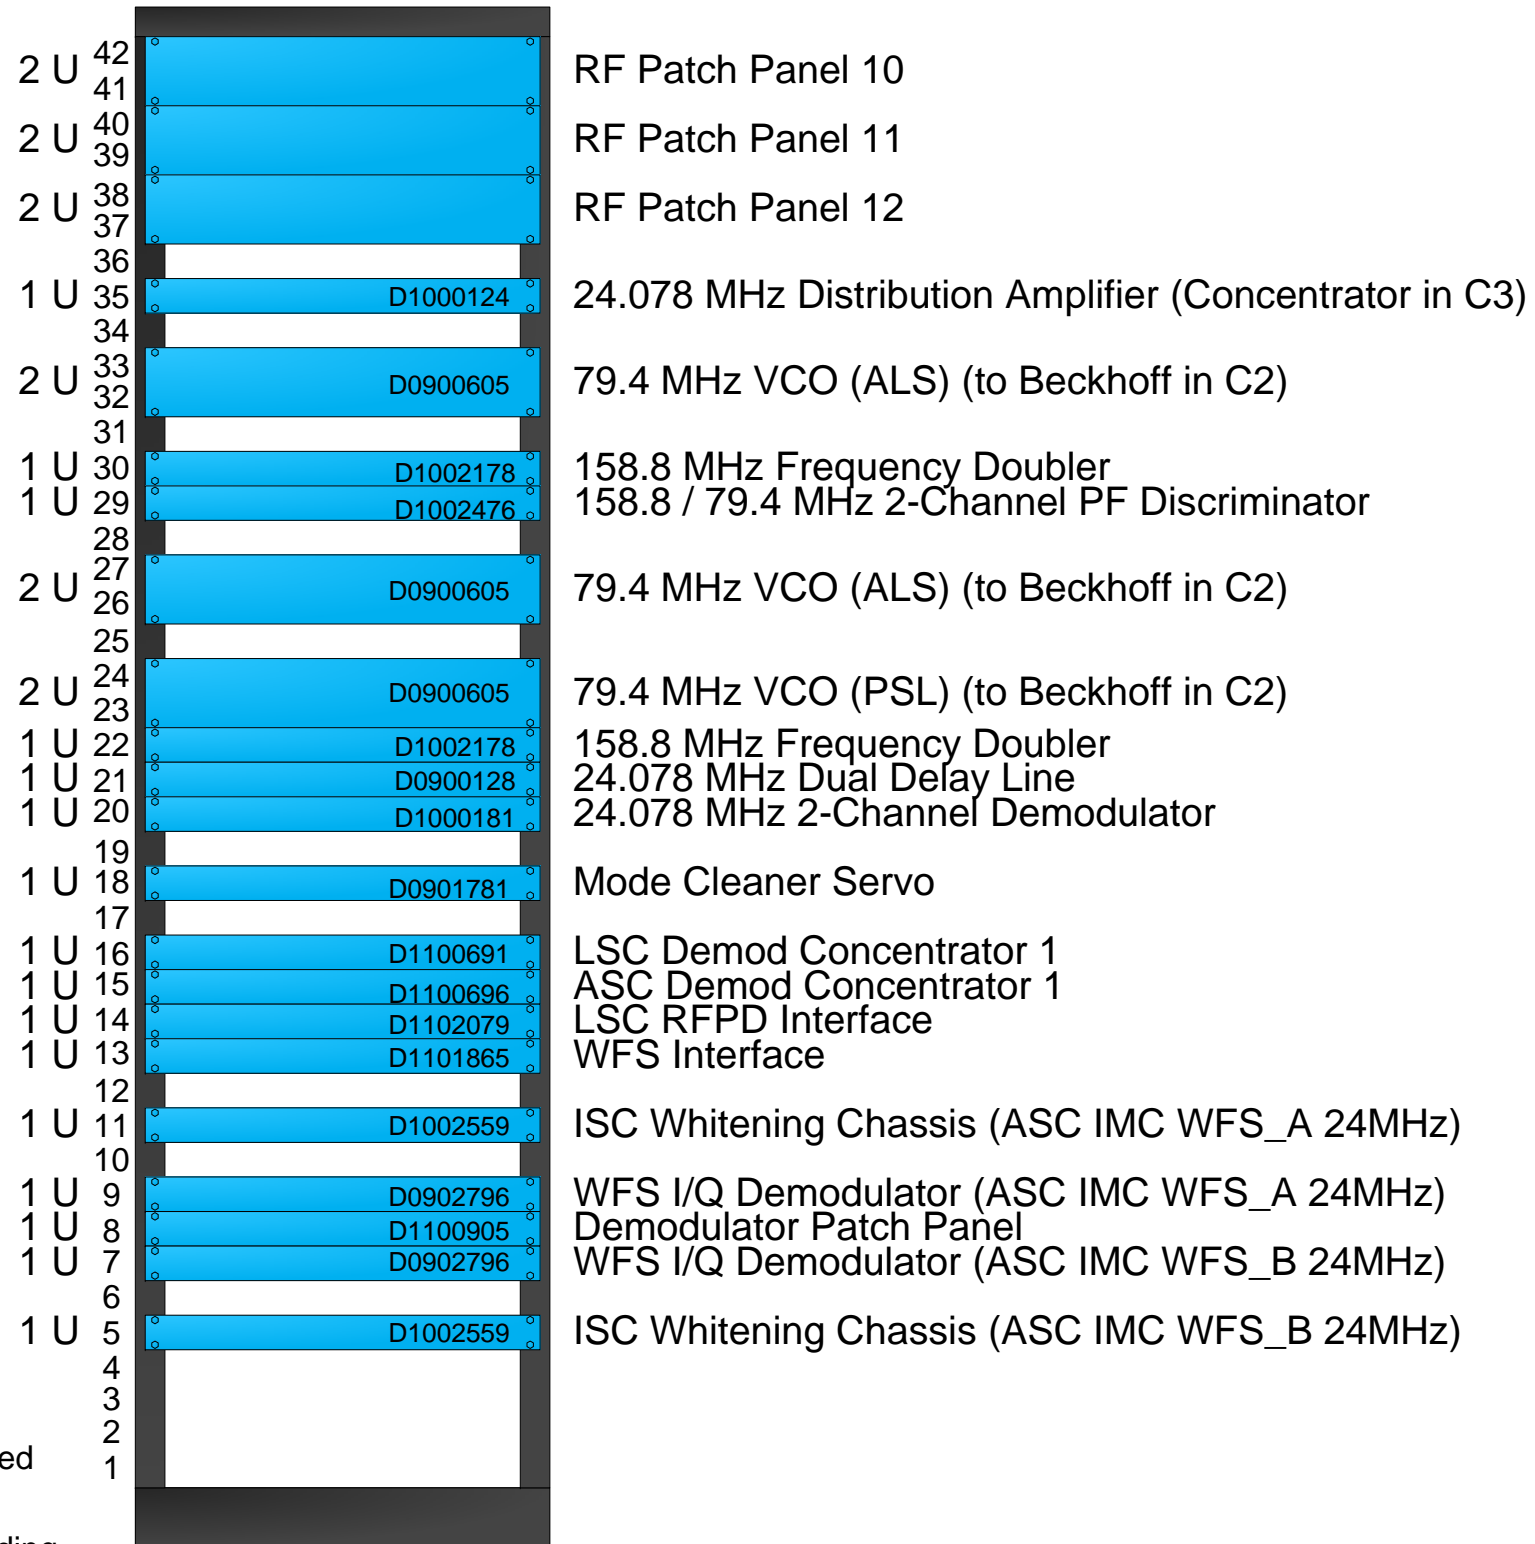

ISC R1

LVEA IMC ALS Rack R1 Layout
42 U

Color Key

- 1 U Installed
- 1 U Ready for installation
- 1 U Built but not fully tested
- 1 U Still being built
- 1 U Not even started building
- 1 U TBD

LLO Status as of 8 June, 2012

LIGO-D1001460-v8