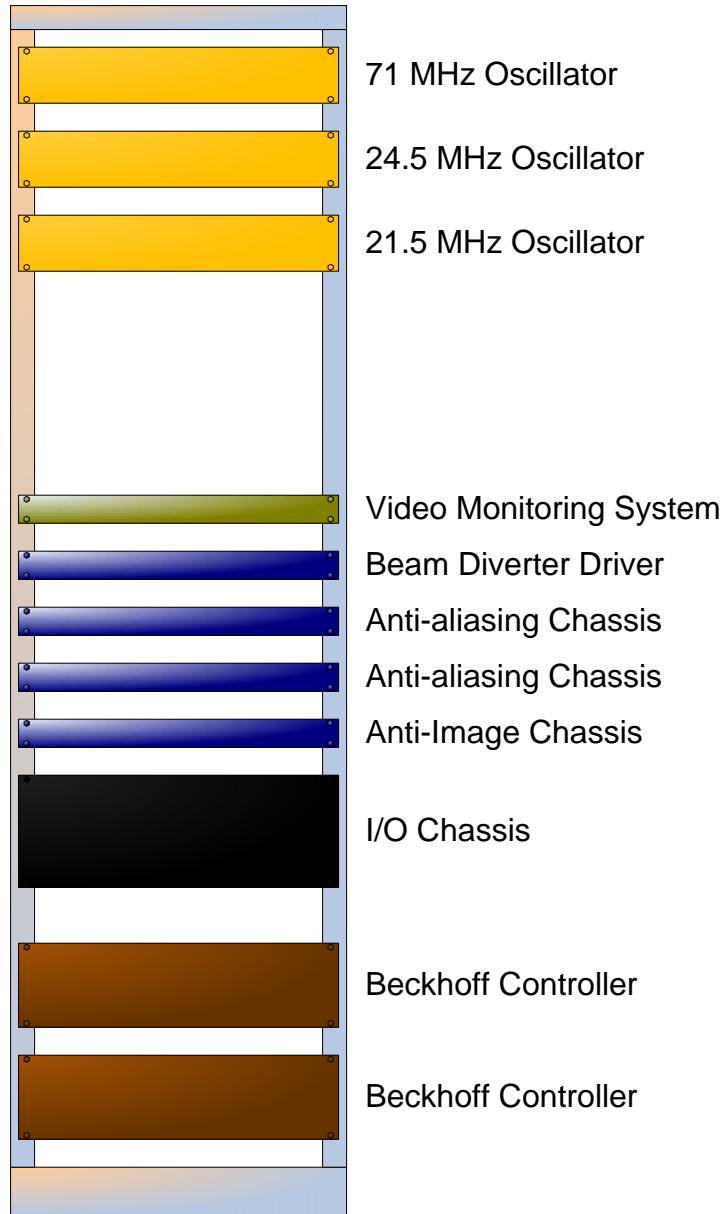

End Station Remote Rack Layout

End Station Rack

LIGO D1001459-v3