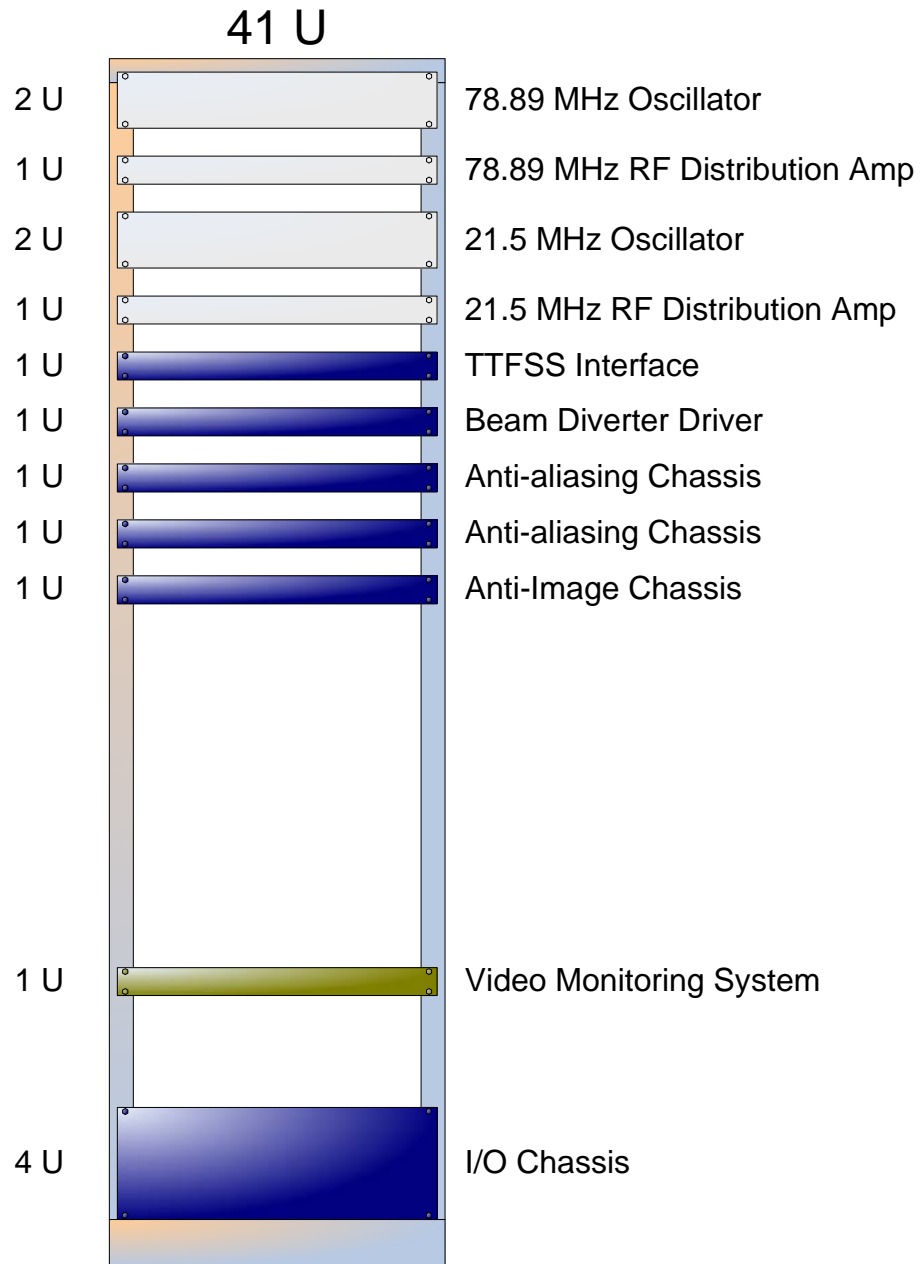

End Station Remote Rack Layout

End Station Rack

LIGO D1001459-v2