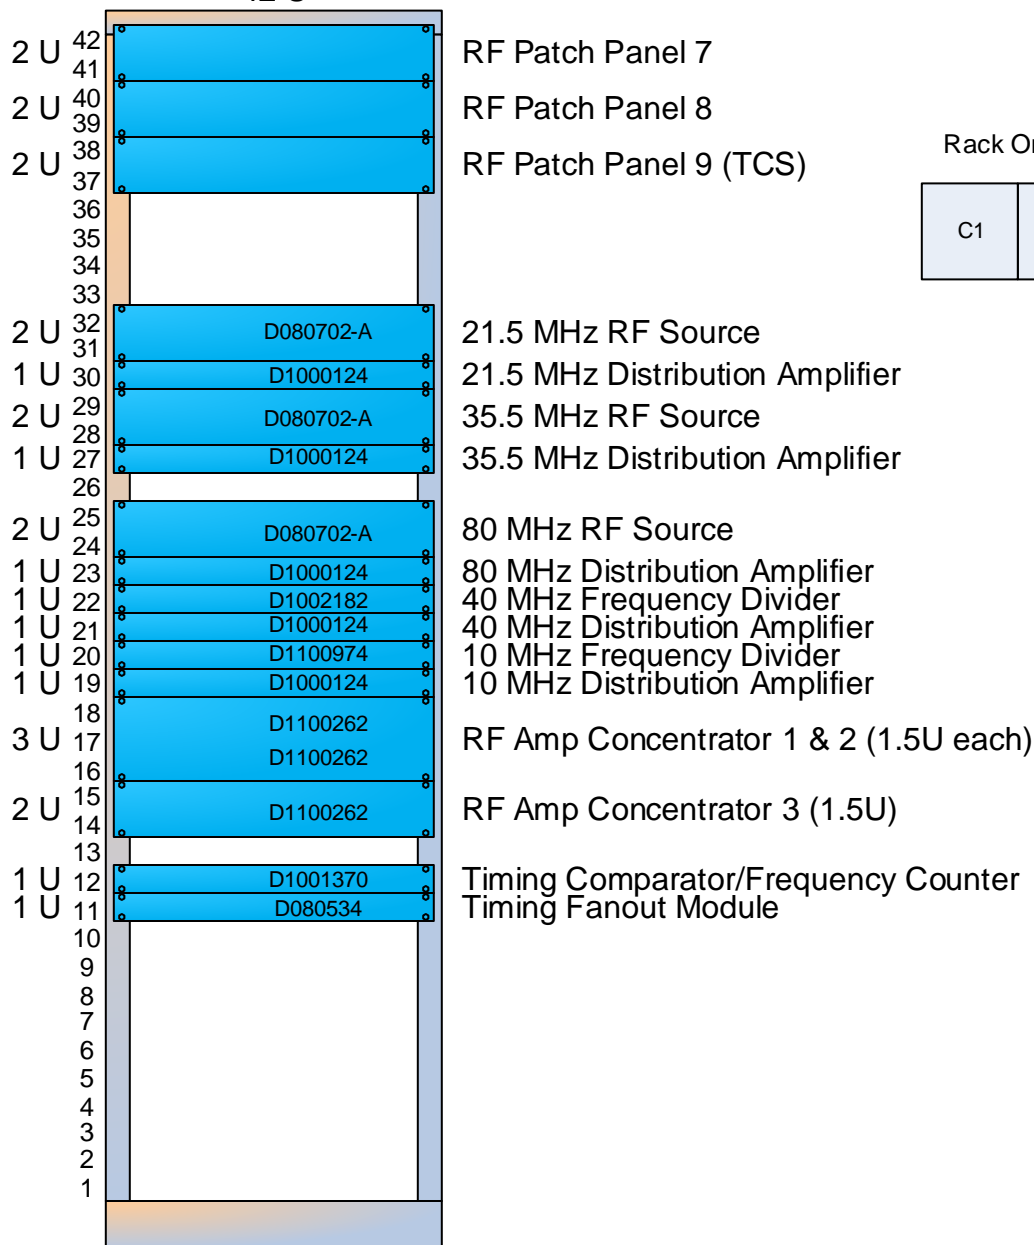

ISC C3

ISC LVEA Equipment Room Rack C3

Rack Orientation In LLO CER

Front of Rack

Rack Orientation In LHO CER

Front of Rack

42 U

Color Key

- 1 U Installed
- 1 U Ready for installation
- 1 U Built but not fully tested
- 1 U Still being built
- 1 U Not even started building

Status as of 13 June 2012