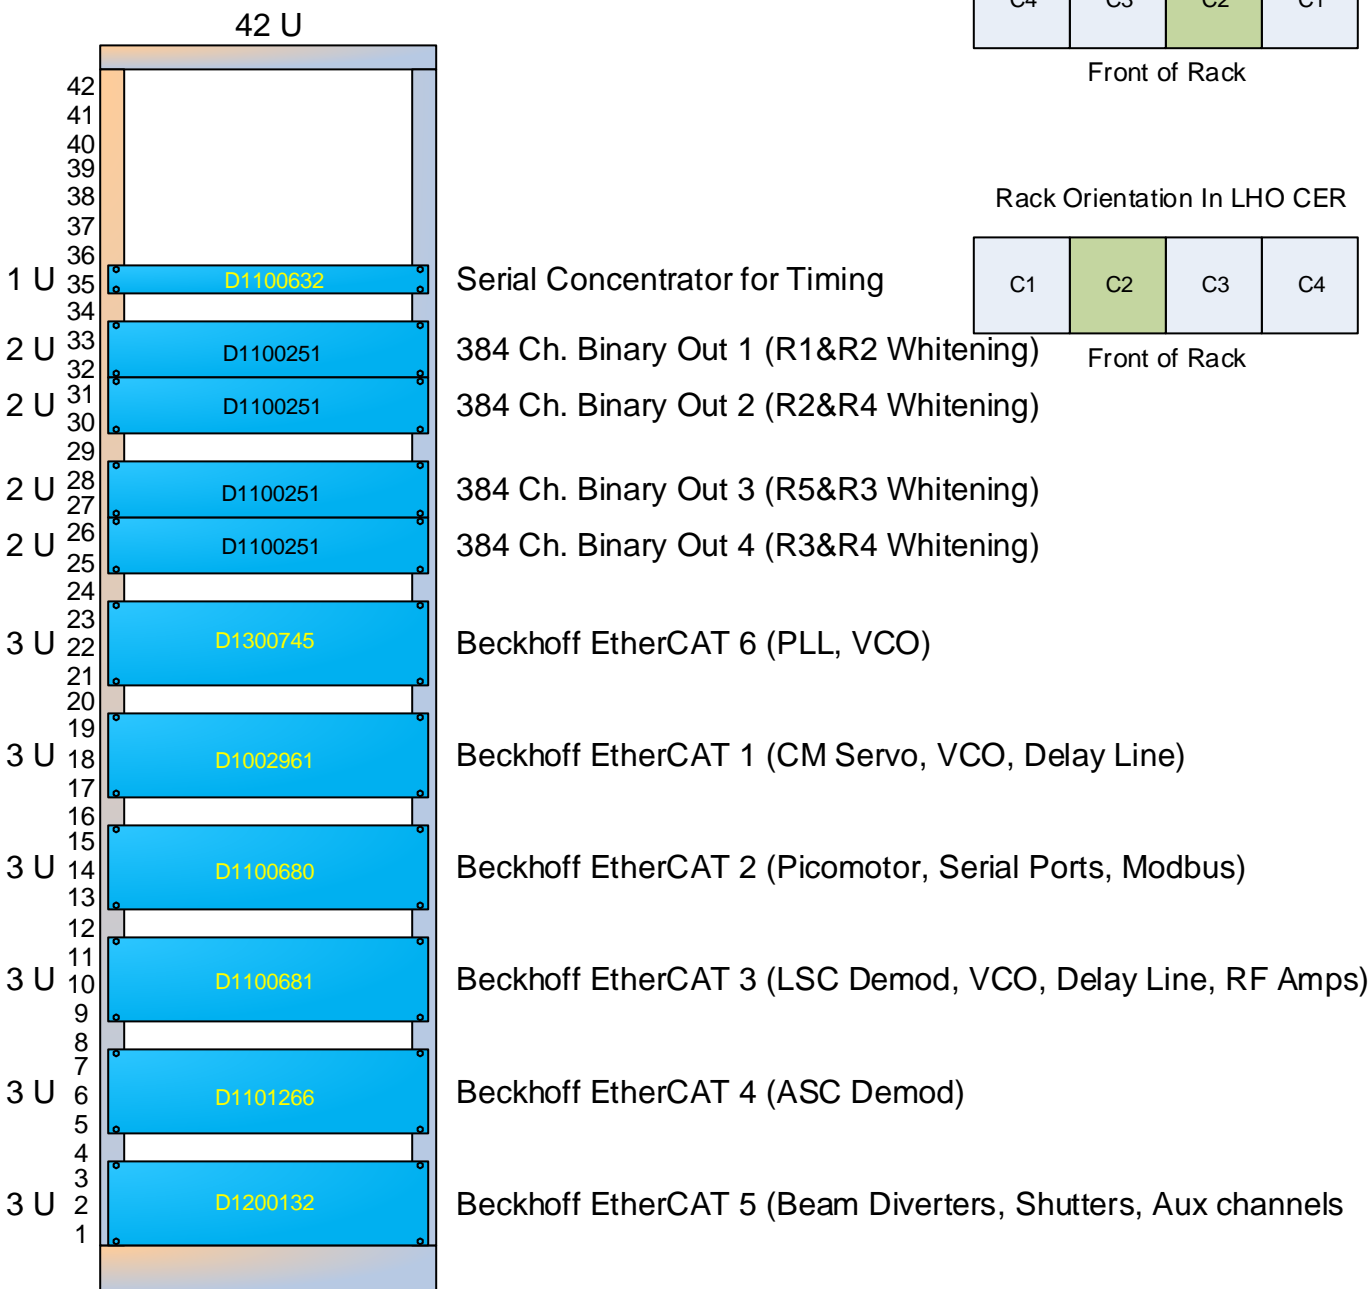

ISC C1

ISC LVEA Equipment Room Rack C1
42 U

Rack Orientation In LLO CER

Front of Rack

Rack Orientation In LHO CER

Front of Rack

Color Key

- 1 U Installed
- 1 U Ready for installation
- 1 U Built but not fully tested
- 1 U Still being built
- 1 U Not even started building

Status as of 23 July 2013

ISC C2

ISC LVEA Equipment Room Rack C2

Rack Orientation In LLO CER

Front of Rack

Rack Orientation In LHO CER

Front of Rack

Color Key

- 1 U Installed
- 1 U Ready for installation
- 1 U Built but not fully tested
- 1 U Still being built
- 1 U Not even started building

ISC C3

ISC LVEA Equipment Room Rack C3

Rack Orientation In LLO CER

Front of Rack