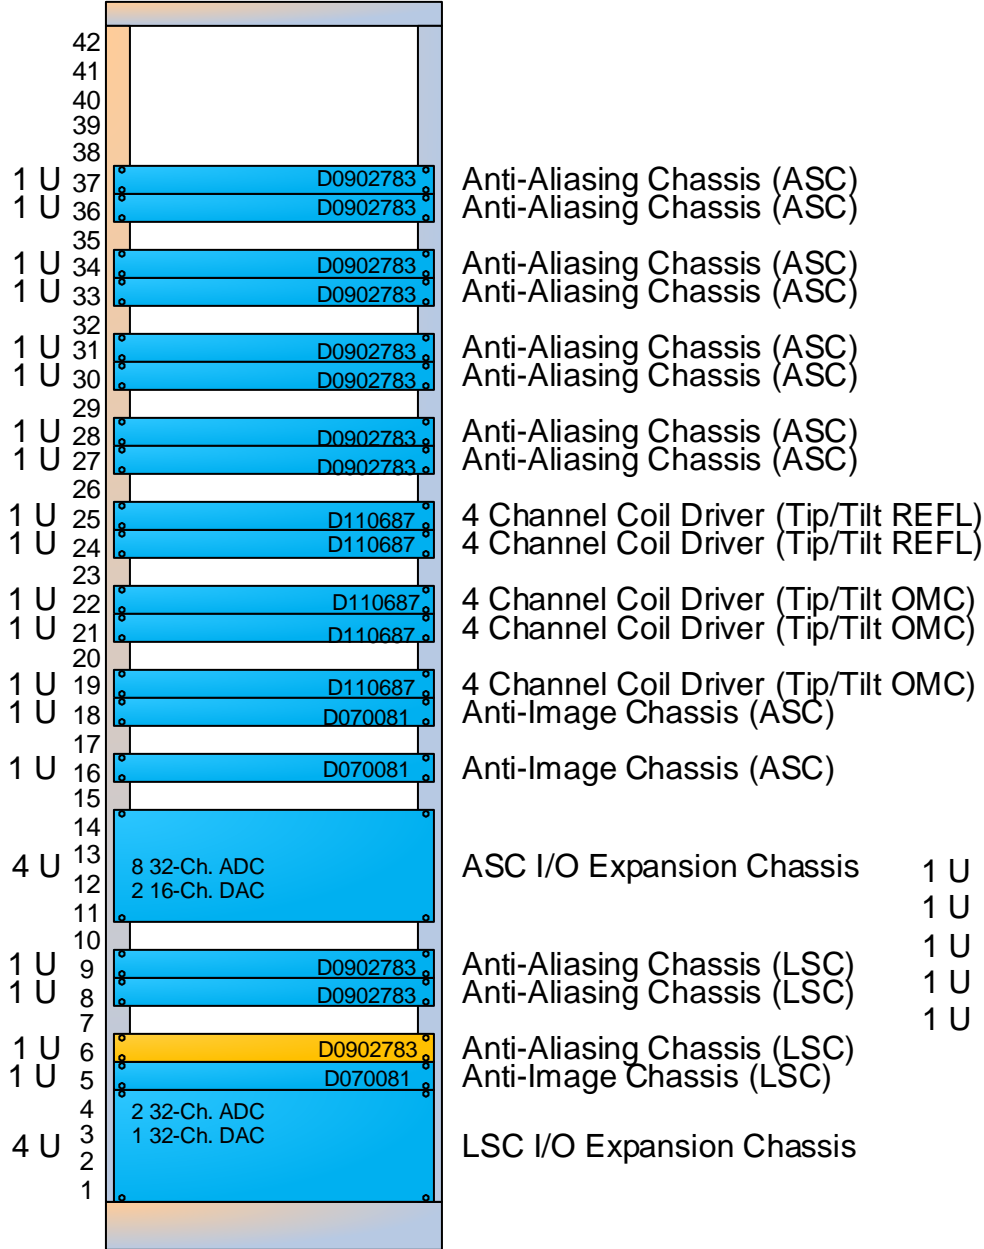

ISC C1

ISC LVEA Equipment Room Rack C1
42 U

Rack Orientation In LLO CER

Front of Rack

Rack Orientation In LHO CER

Front of Rack

Color Key

- 1 U Installed
- 1 U Ready for installation
- 1 U Built but not fully tested
- 1 U Still being built
- 1 U Not even started building

Status as of 23 July 2013

ISC C2

ISC LVEA Equipment Room Rack C2

Rack Orientation In LLO CER

Front of Rack

Rack Orientation In LHO CER

Front of Rack

Color Key

- 1 U Installed
- 1 U Ready for installation
- 1 U Built but not fully tested
- 1 U Still being built
- 1 U Not even started building

ISC C3

ISC LVEA Equipment Room Rack C3

Rack Orientation In LLO CER

Front of Rack