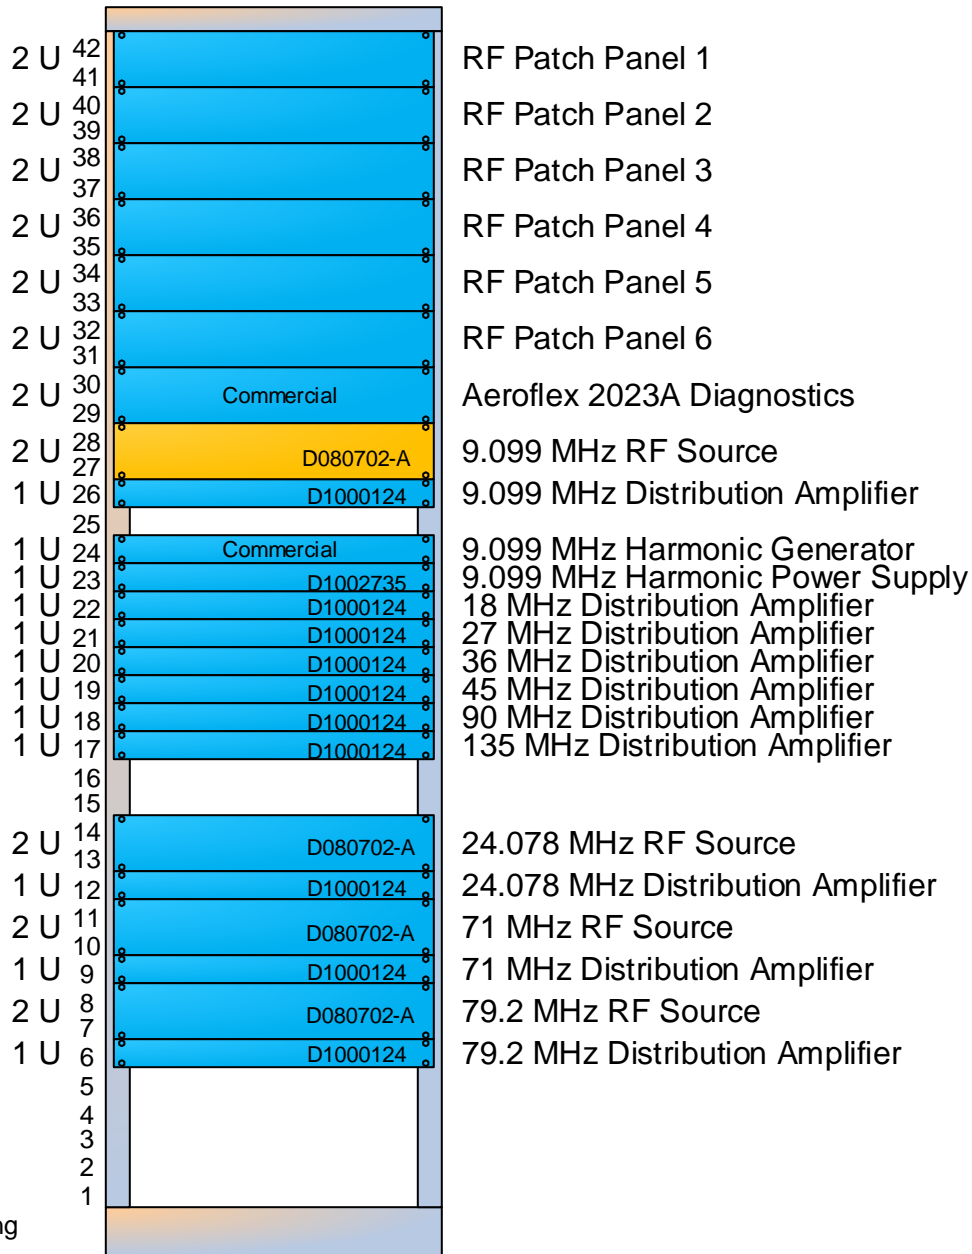

- 1 U Installed
- 1 U Ready for installation
- 1 U Built but not fully tested
- 1 U Still being built
- 1 U Not even started building

ISC C3

ISC LVEA Equipment Room Rack C3

Rack Orientation In LLO CER

Front of Rack

Rack Orientation In LHO CER

Front of Rack

42 U

Color Key

- 1 U Installed
- 1 U Ready for installation
- 1 U Built but not fully tested
- 1 U Still being built
- 1 U Not even started building

Status as of 13 June 2012

ISC C4

ISC LVEA Equipment Room Rack C4

42 U

Rack Orientation In LLO CER

Front of Rack

Rack Orientation In LHO CER

Front of Rack

Color Key