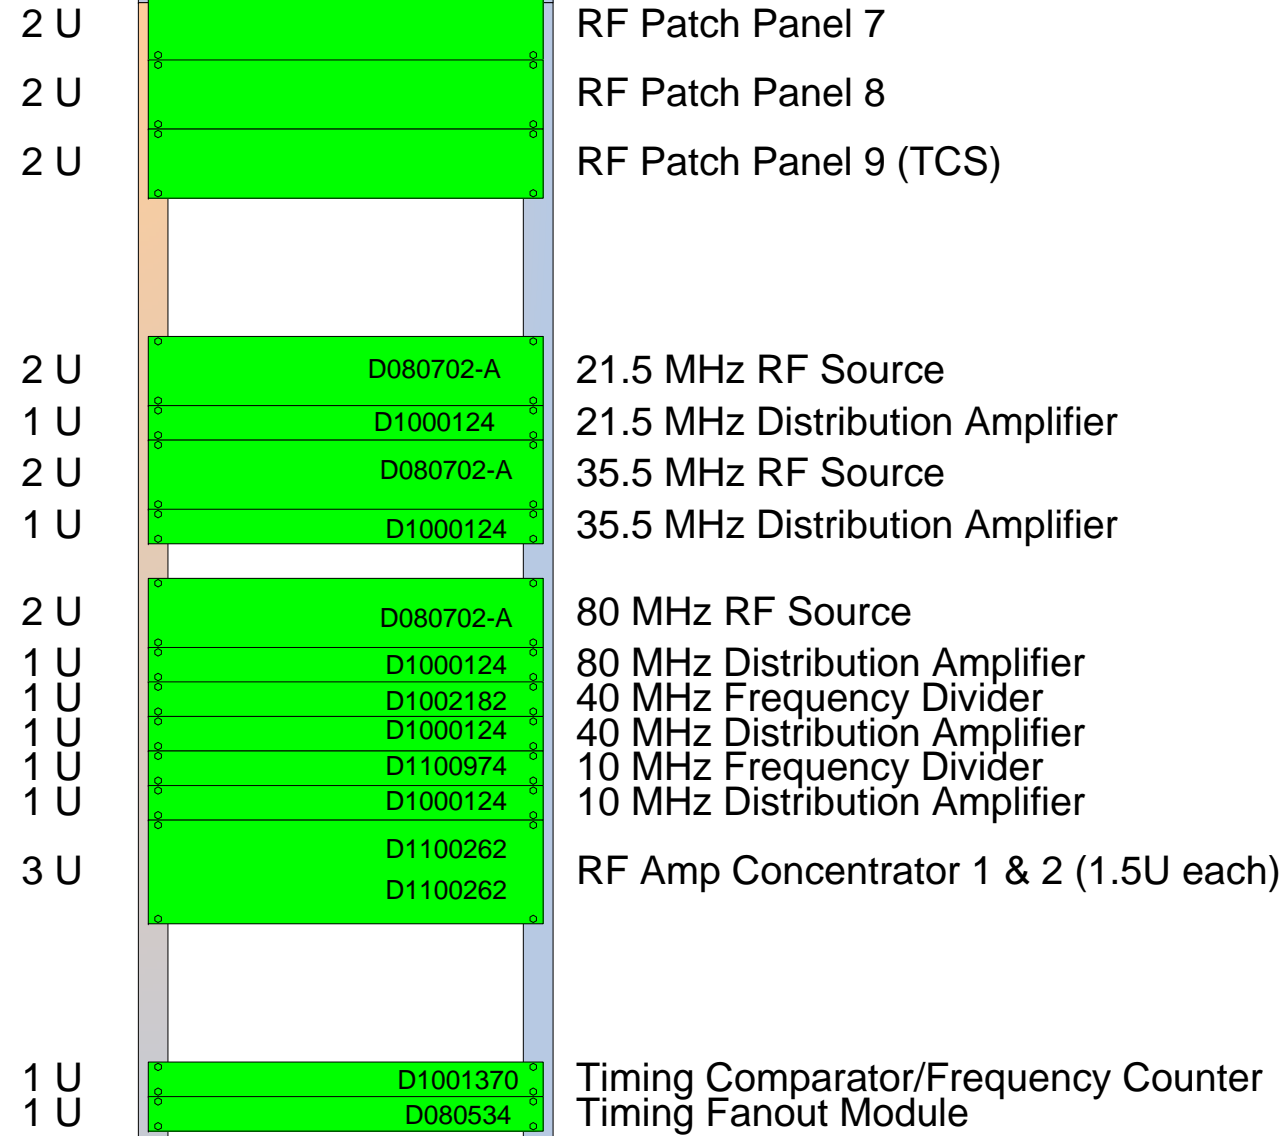

## Color Key

- 1 U Installed
- 1 U Ready for installation
- 1 U Built but not fully tested
- 1 U Still being built
- 1 U Not even started building

Status as of 21 February 2012

LIGO-D1001427-v9

# ISC C3

ISC LVEA Equipment Room Rack C3

42 U