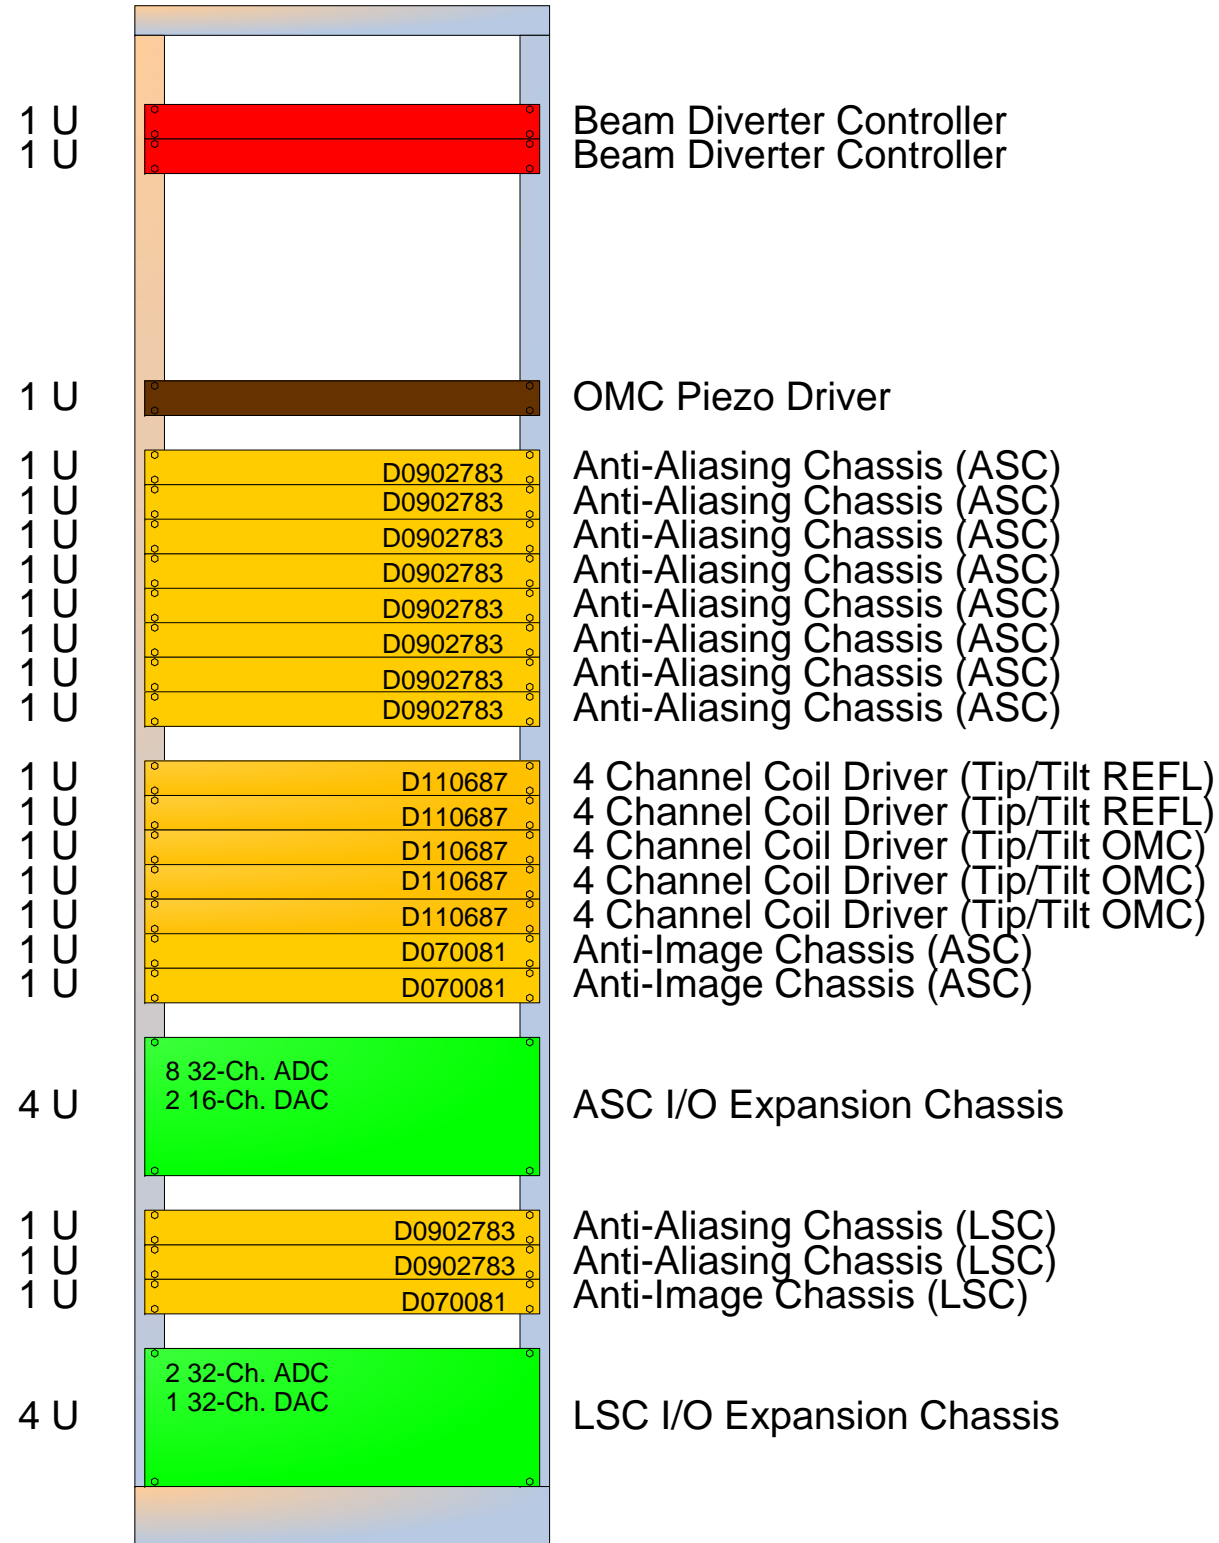

# ISC C1

ISC LVEA Equipment Room Rack C1  
42 U

## Color Key

- 1 U Installed
- 1 U Ready for installation
- 1 U Built but not fully tested
- 1 U Still being built
- 1 U Not even started building