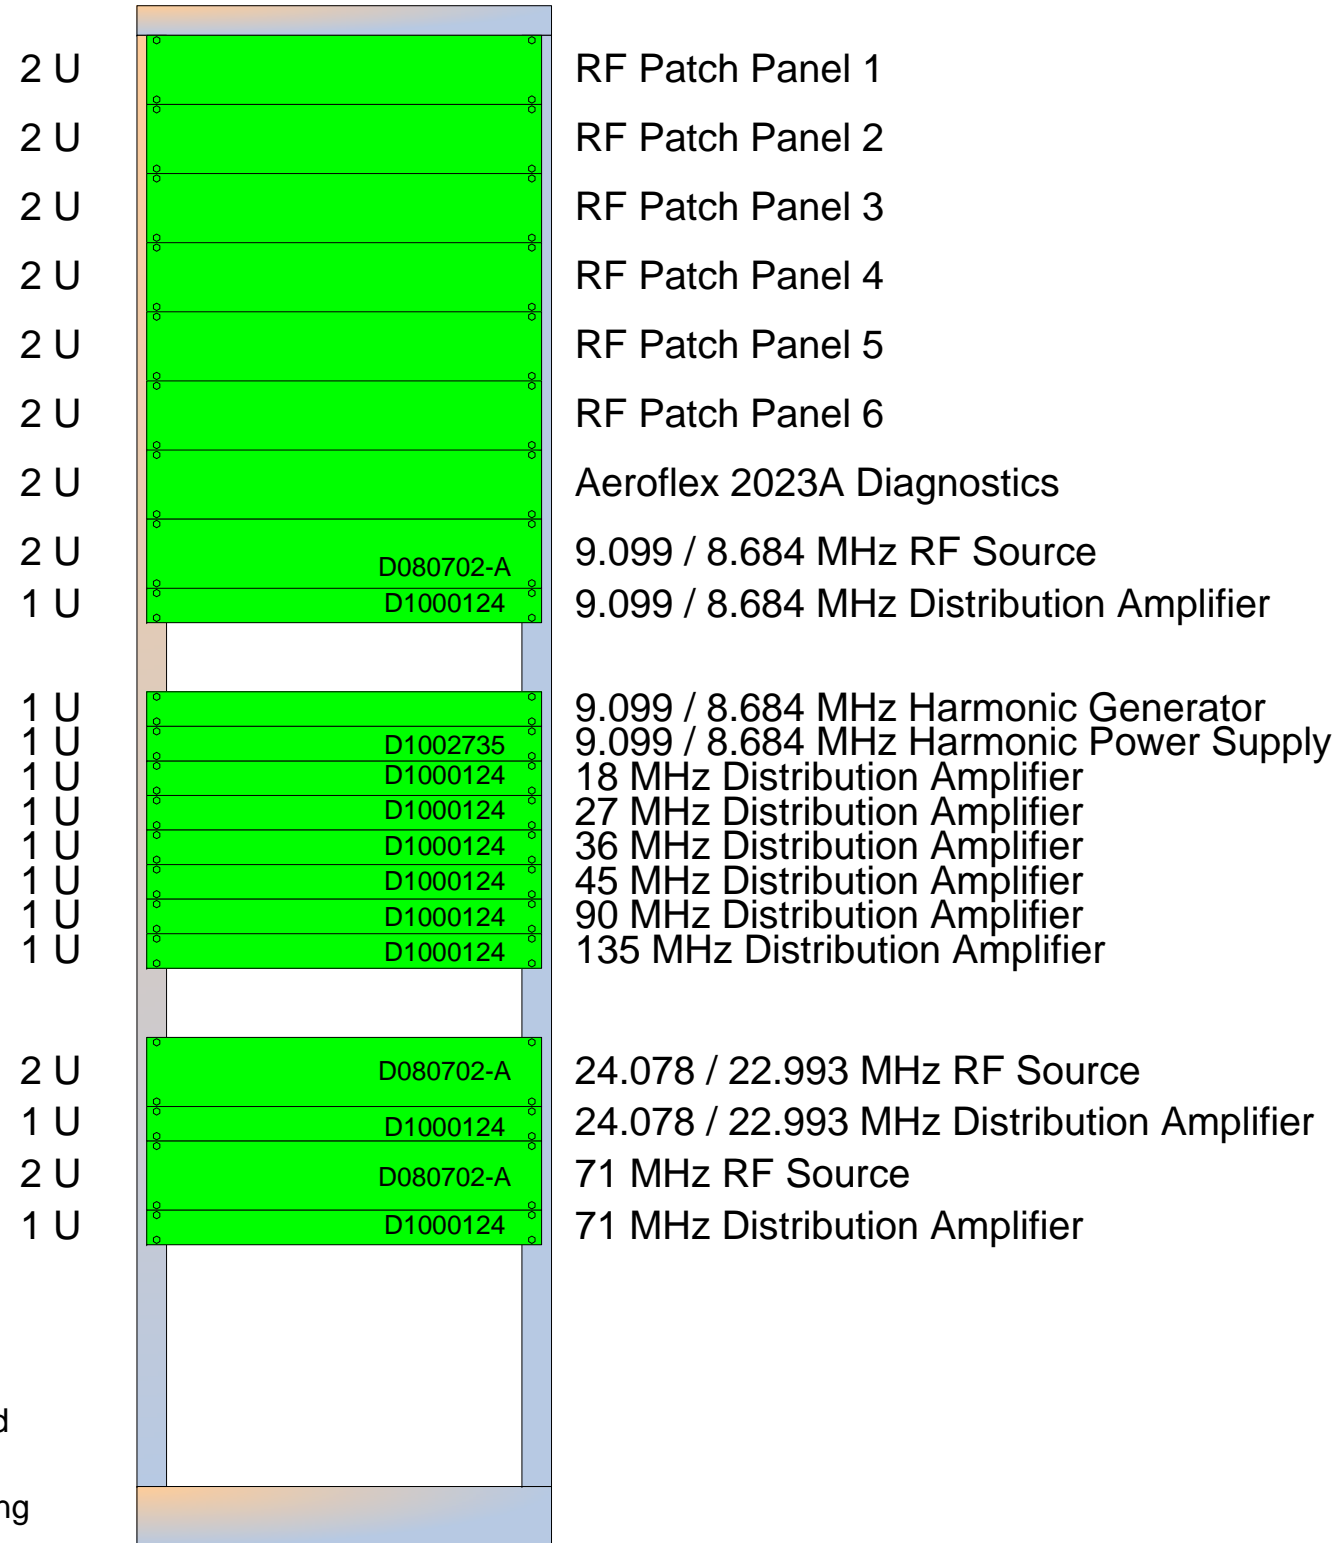

ISC C4

ISC LVEA Equipment Room Rack C3
42 U

Color Key

- 1 U Installed
- 1 U Ready for installation
- 1 U Built but not fully tested
- 1 U Still being built
- 1 U Not even started building

Status as of 21 February 2012

LIGO-D1001427-v9