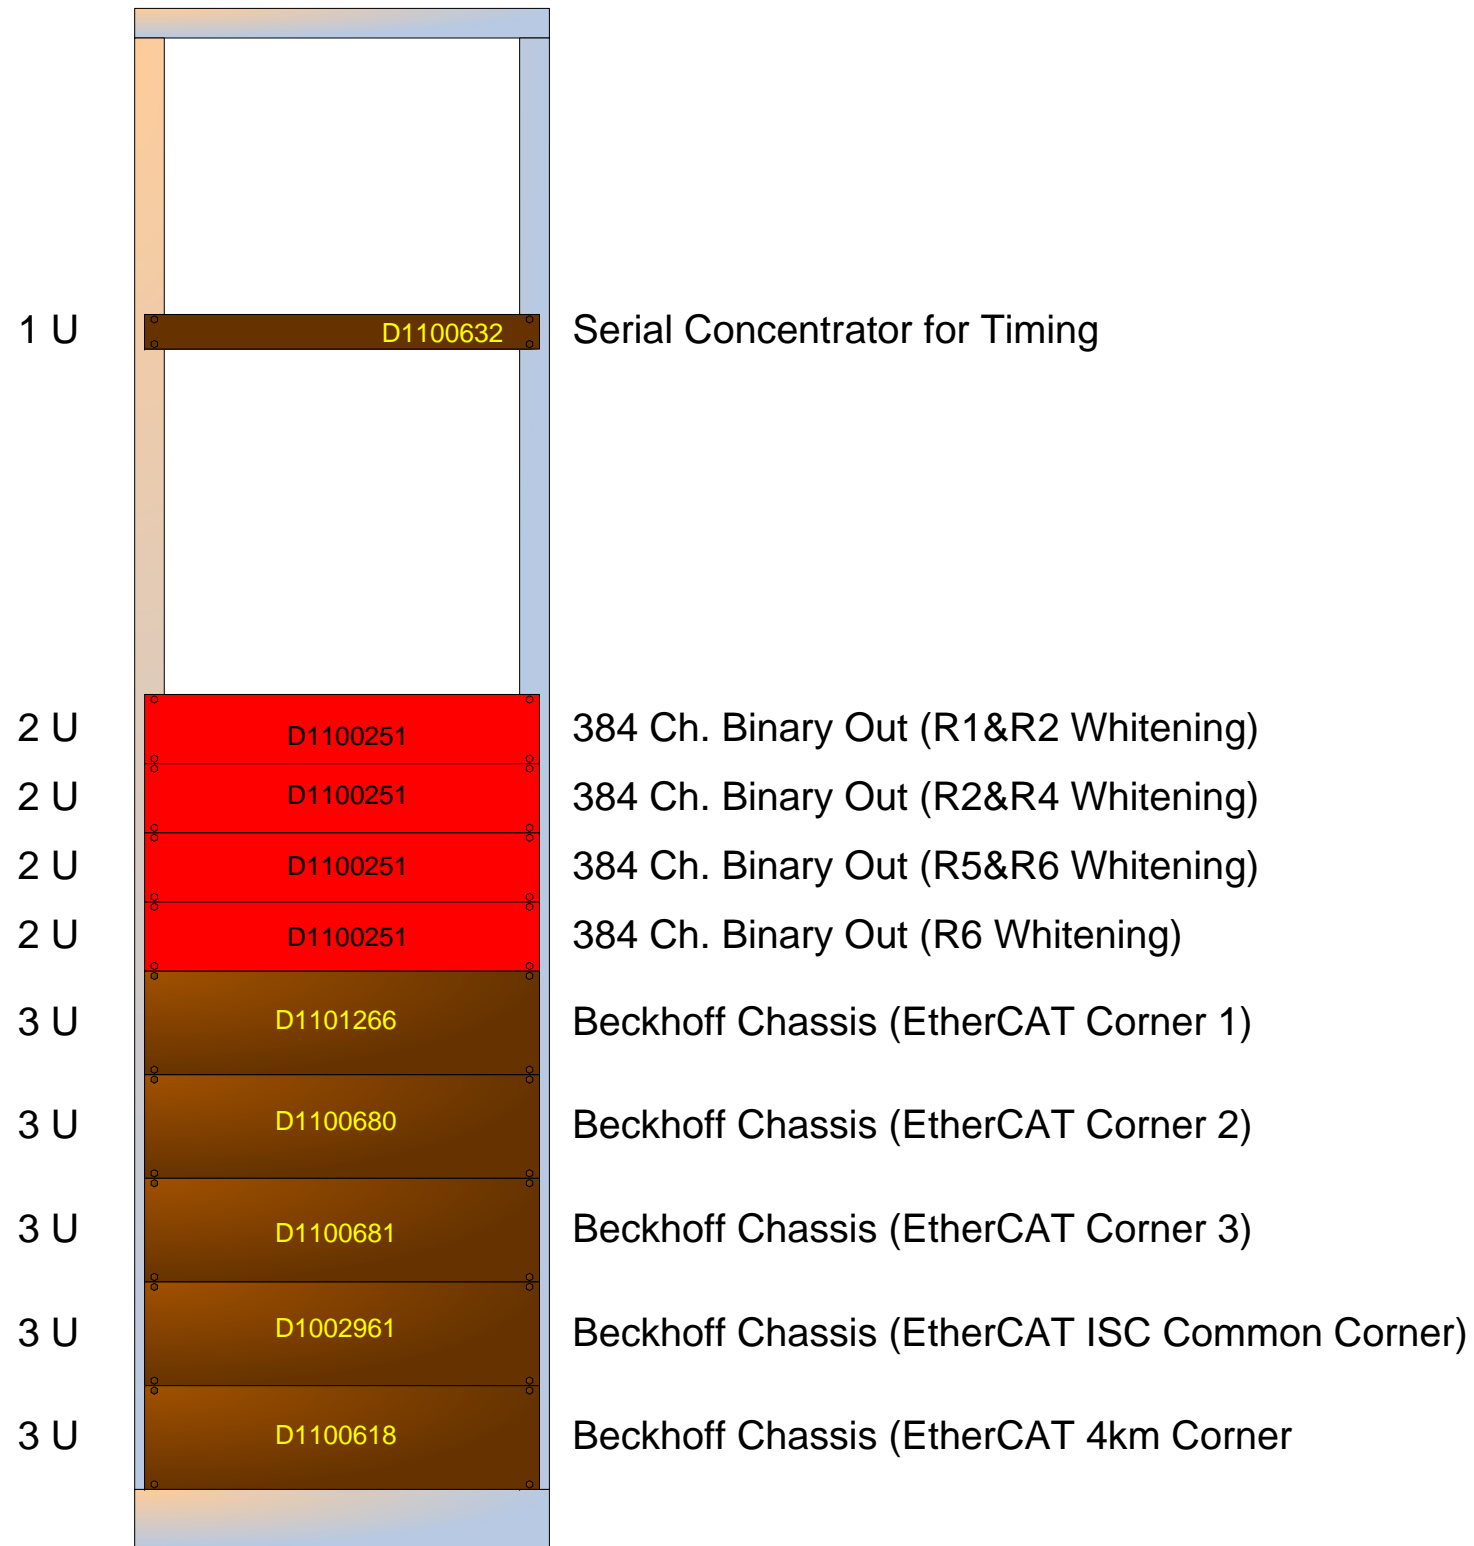

ISC C2

ISC LVEA Equipment Room Rack C2

42 U

Color Key

- 1 U Installed
- 1 U Ready for installation
- 1 U Built but not fully tested
- 1 U Still being built
- 1 U Not even started building

Status as of 21 February 2012

LIGO-D1001427-v9