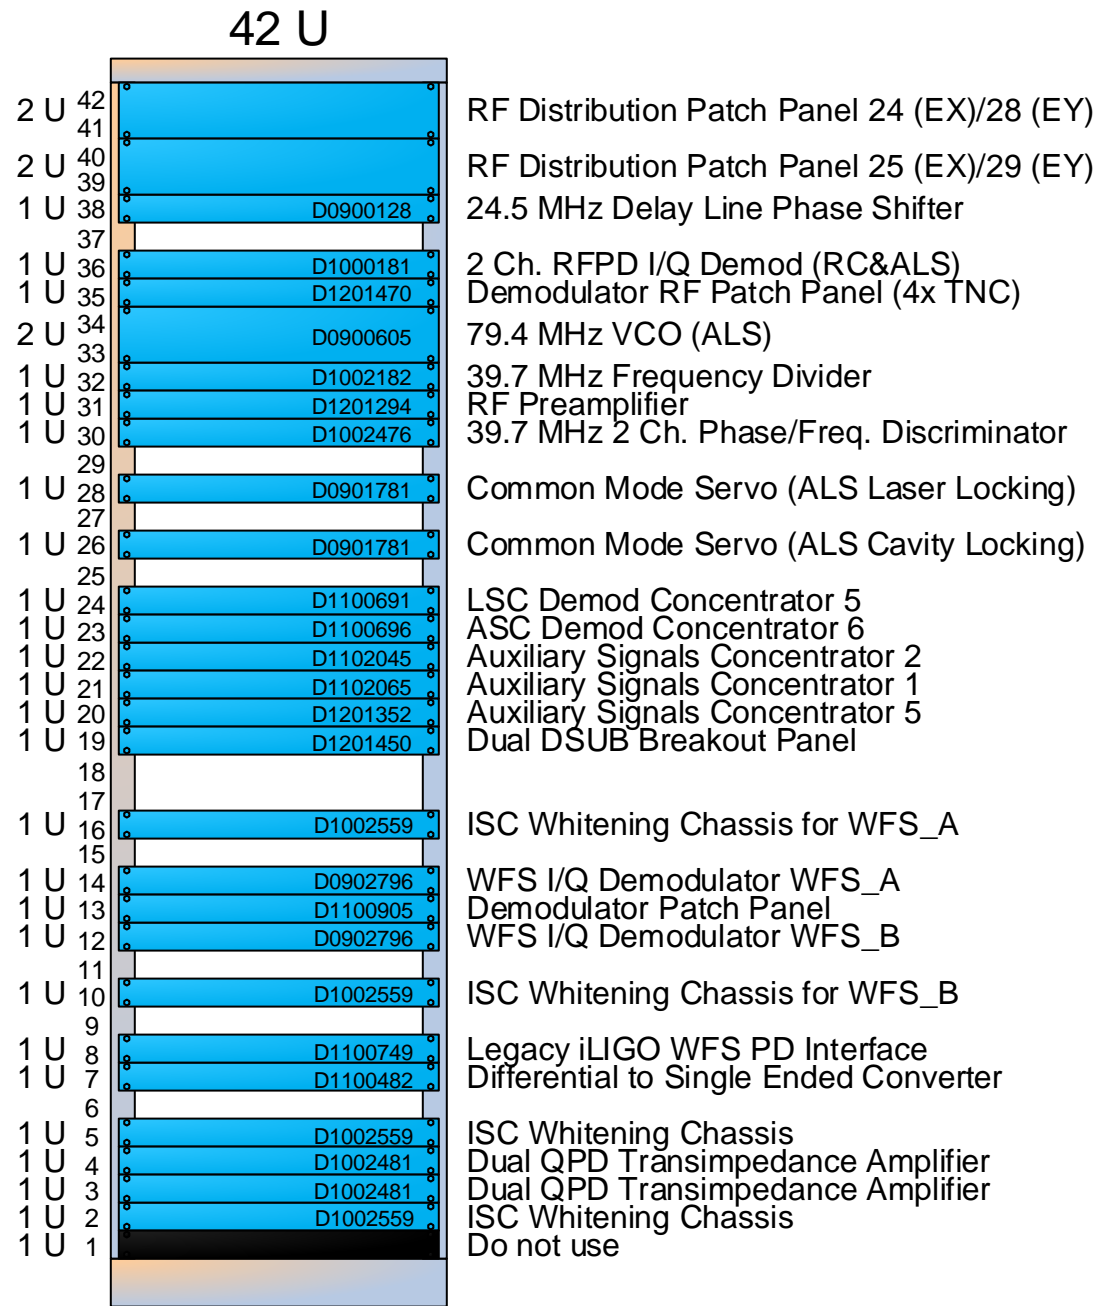

End Station ISC Field Rack Layout

Color Key

- 1 U Installed
- 1 U Ready for installation
- 1 U Built but not fully tested
- 1 U Still being built
- 1 U Not even started building

End Station Field Rack