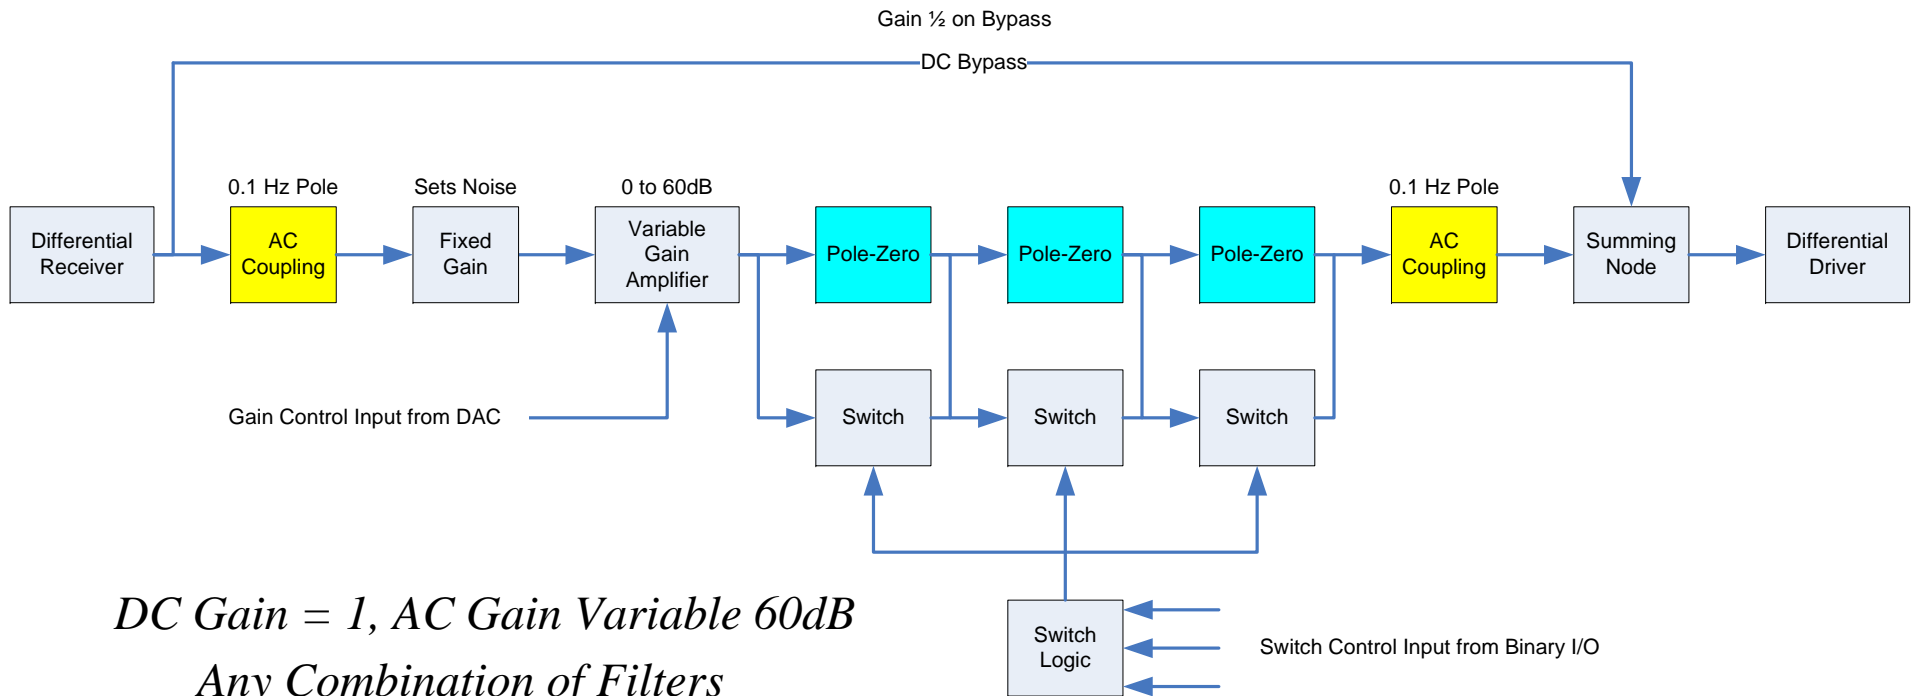

aLIGO ISC Whitening Filter

DC Gain = 1, AC Gain Variable 60dB
Any Combination of Filters

LIGO-D1000440-v1