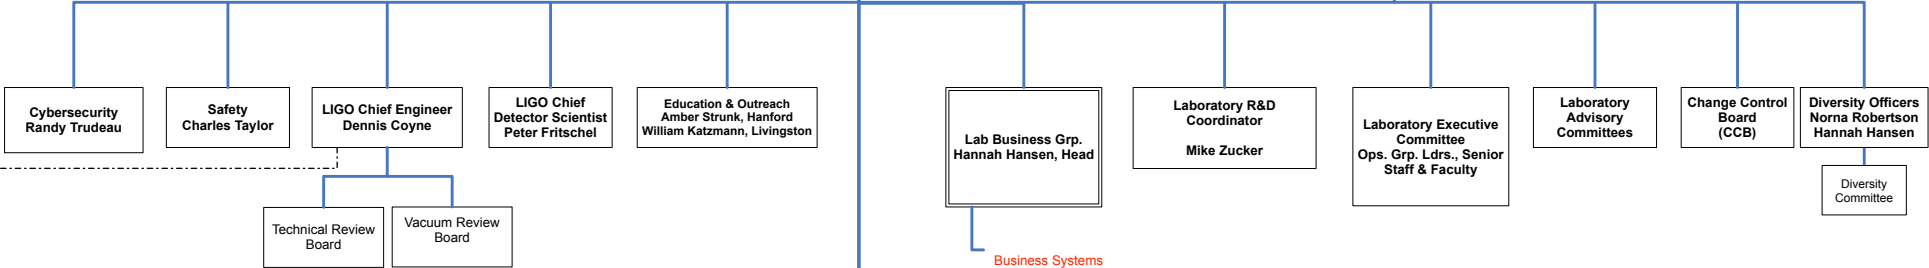

LIGO LAB DIRECTORATE
David Reitze, Executive Director
Albert Lazzarini, Deputy Director

Peter Fritschel Associate Director MIT	Fred Raab Associate Director Observatory Operations
--	---

Operations Management Team
 Team
 Fred Raab (chair), Peter Fritschel (co-chair)
 Stuart Anderson, Dennis Coyne, Joe Giaime, Hannah Hansen, Mike Landry

ENGINEERING STANDARDS & PRACTICES

LIGO LABORATORY OPERATIONS ORGANIZATION

LIGO PROJECTS

MATRIXED SCIENCE/ENGINEERING SUPPORT TO PROJECTS

KEY

Group or Project Leader

Lab-wide center of expertise
Principal functions
...