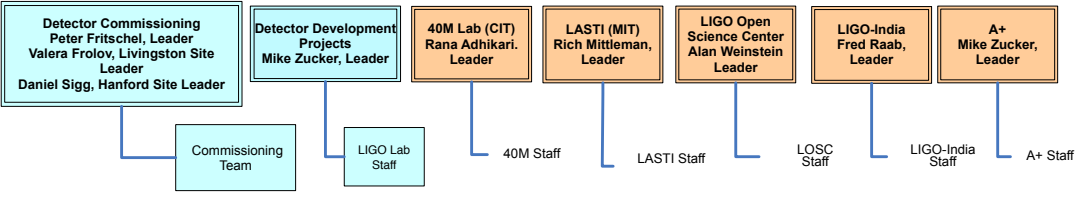

LIGO LAB DIRECTORATE
David Reitze, Executive Director
Albert Lazzarini, Deputy Director

Peter Fritschel Associate Director MIT	Fred Raab Associate Director Observatory Operations
--	---

Operations Management Team
 Team
 Fred Raab (chair), Peter Fritschel (co-chair)
 Stuart Anderson, Dennis Coyne, Joe Giaime, Hannah Hansen, Mike Landry

ENGINEERING STANDARDS & PRACTICES

LIGO LABORATORY OPERATIONS ORGANIZATION

LIGO PROJECTS

MATRIXED SCIENCE/ENGINEERING SUPPORT TO PROJECTS

KEY

Group or Project Leader

Lab-wide center of expertise
Principal functions
...