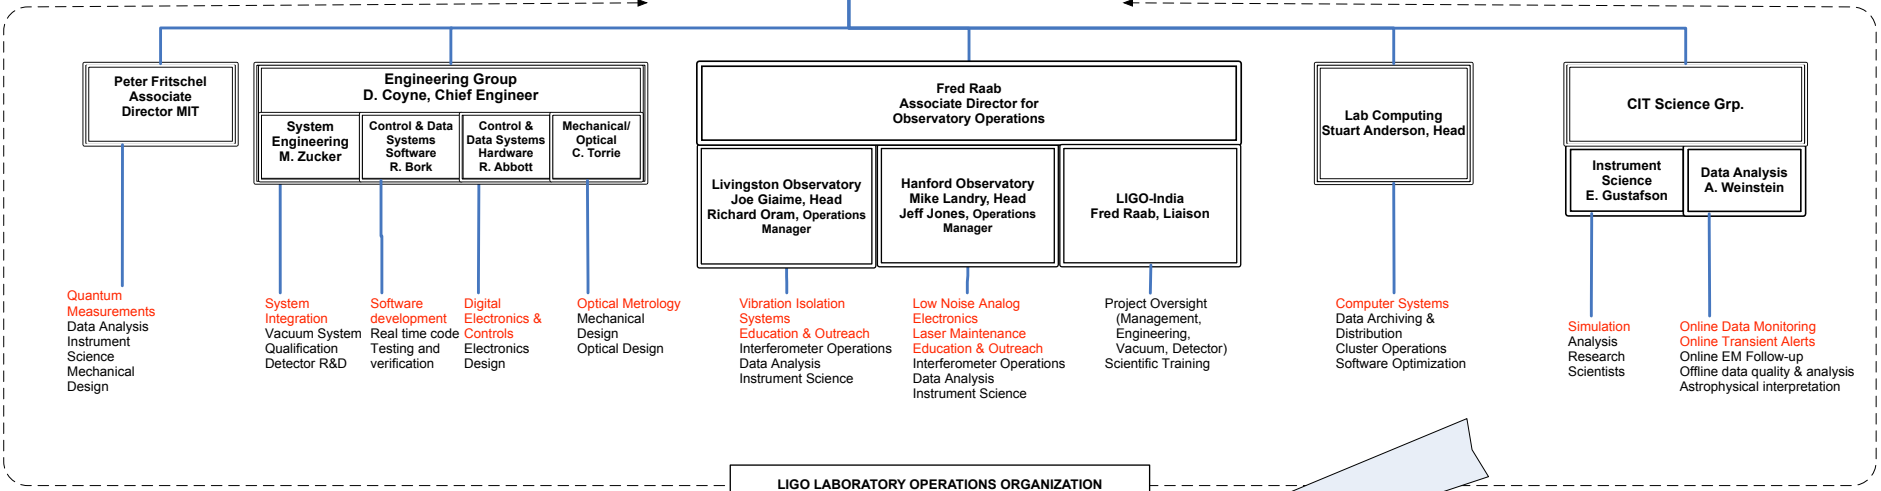

LIGO LAB DIRECTORATE
David Reitze, Executive Director
Albert Lazzarini, Deputy Director

Peter Fritschel Associate Director MIT	Fred Raab Associate Director Observatory Operations
--	---

Operations Management Team
 Team
 Fred Raab (chair), Peter Fritschel (co-chair)
 Stuart Anderson, Dennis Coyne, Joe Giaime, Hannah Hansen, Mike Landry

ENGINEERING STANDARDS & PRACTICES

LIGO LABORATORY OPERATIONS ORGANIZATION

LIGO PROJECTS

MATRIXED SCIENCE/ENGINEERING SUPPORT TO PROJECTS

KEY

Group or Project Leader

Lab-wide center of expertise
Principal functions
...