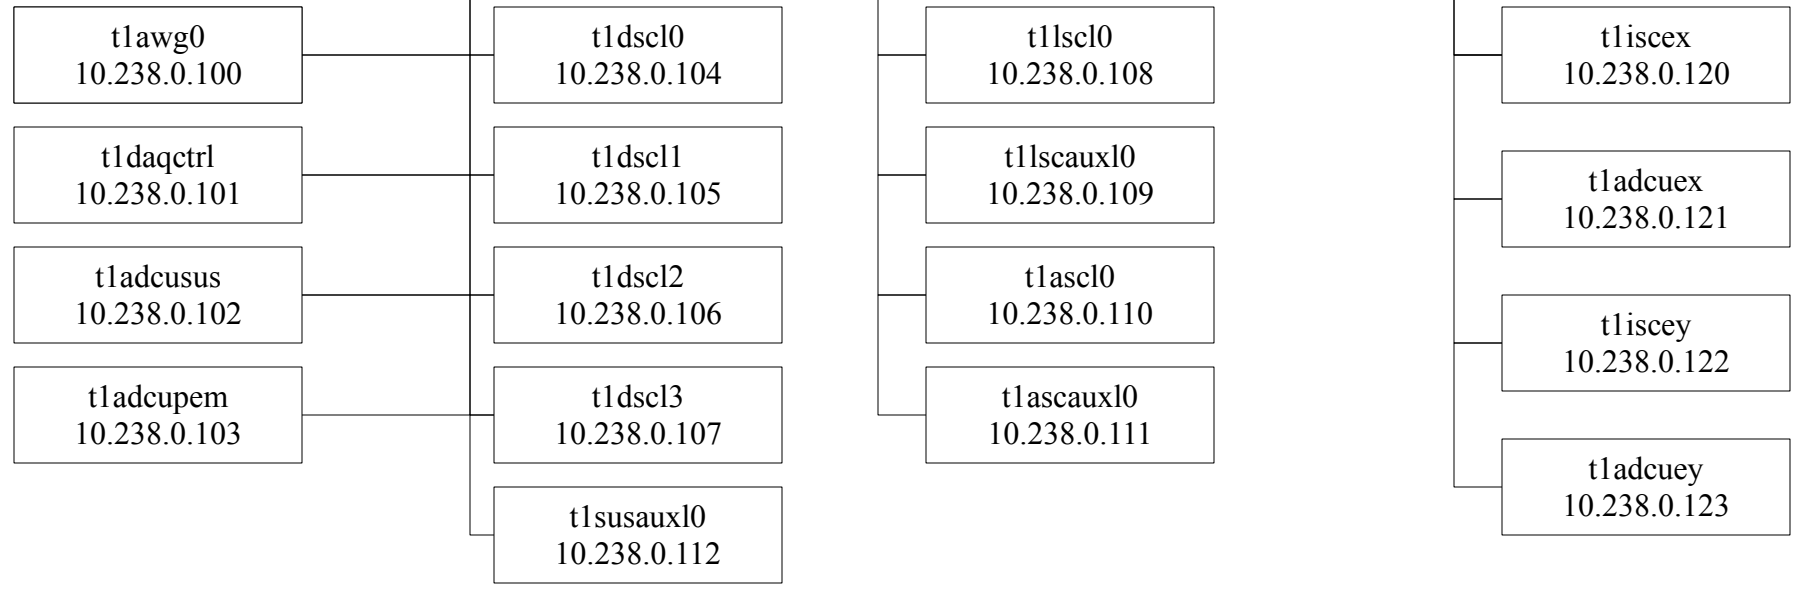

Optics Lab

OLD EELAB TEST-NET				
Author	David Barker	Sheet	14	
Date	23 october 2006			
Notes