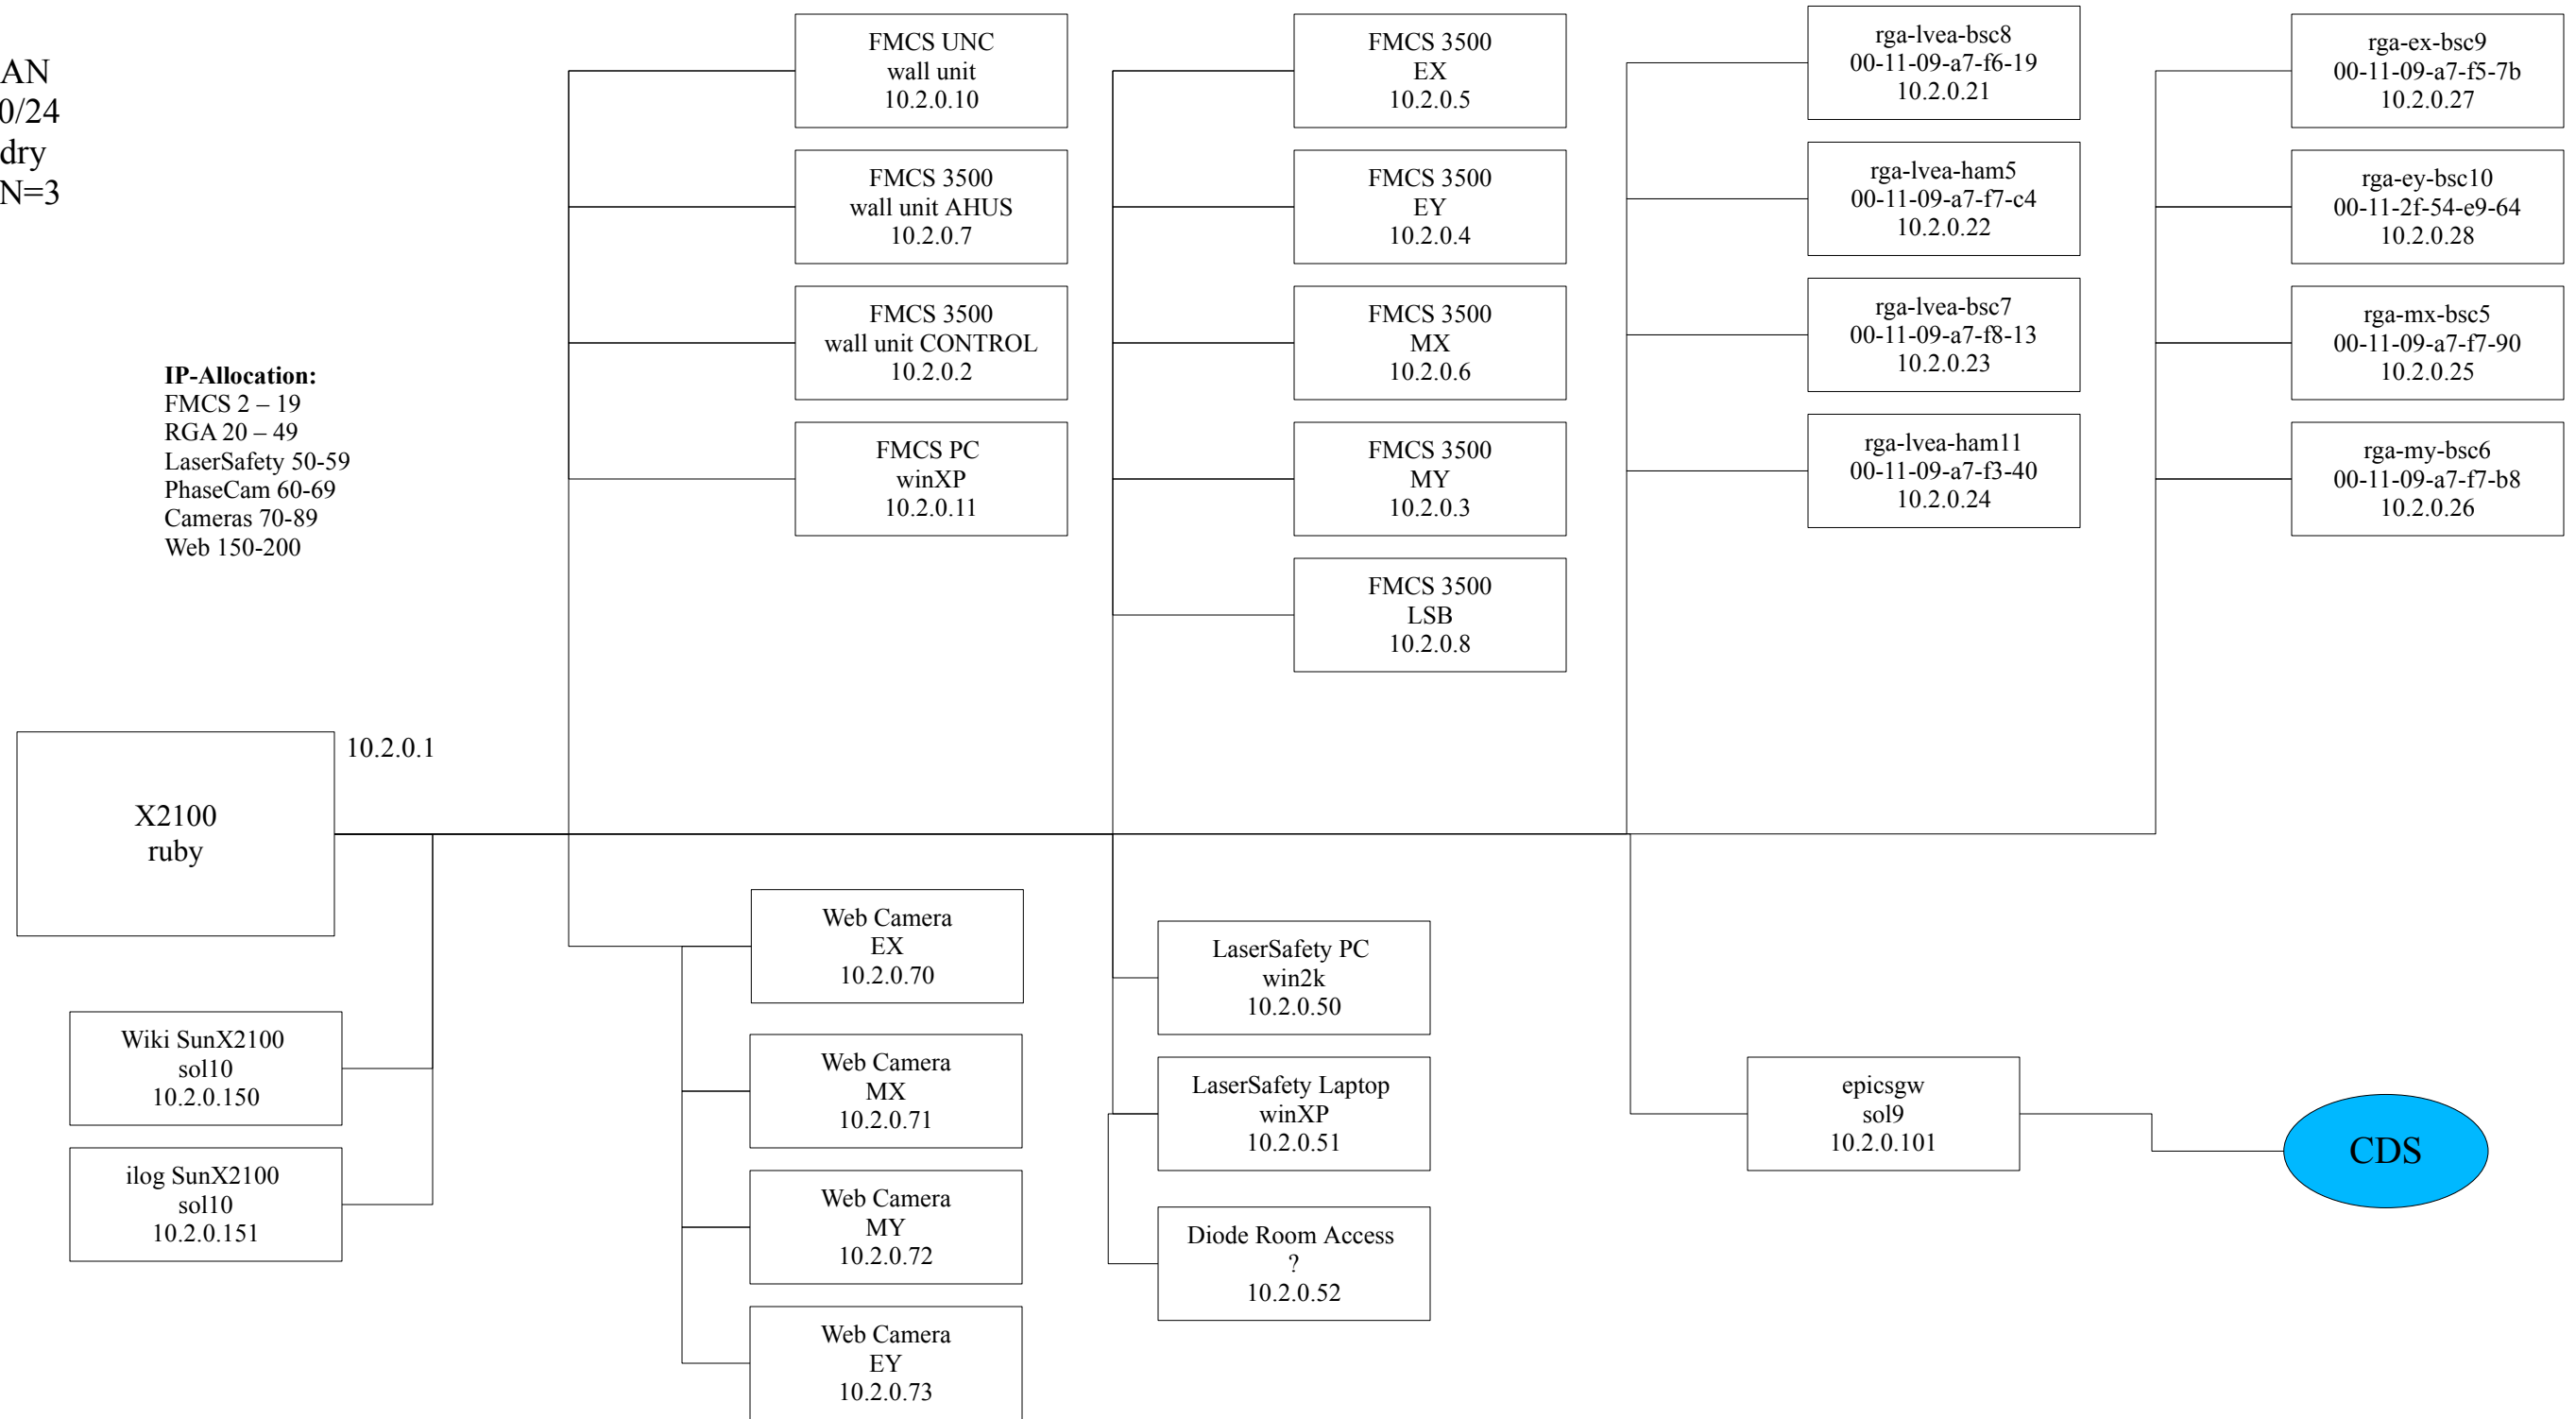

LHO CDS LANS AND GATEWAYS					
Author	David Barker	Sheet	1	of	8
Date	31 Dec 2008				
DCC	LIGO-D070125-00-C				

PC LAN
10.2.0/24
Foundry
VLAN=3

IP-Allocation:
FMCS 2 – 19
RGA 20 – 49
LaserSafety 50-59
PhaseCam 60-69
Cameras 70-89
Web 150-200

LVEA H1 PSL

LASER DIODE ROOM

H1PSLNET is a VLAN with one port on the H1 LVEA foundry edge switch and one port on the foundry MSR main switch.

H1 PSL NET					
Author	David Barker	Sheet	6	of	8
Date	19 Oct 2007				
DCC	LIGO-D070125-00-C				