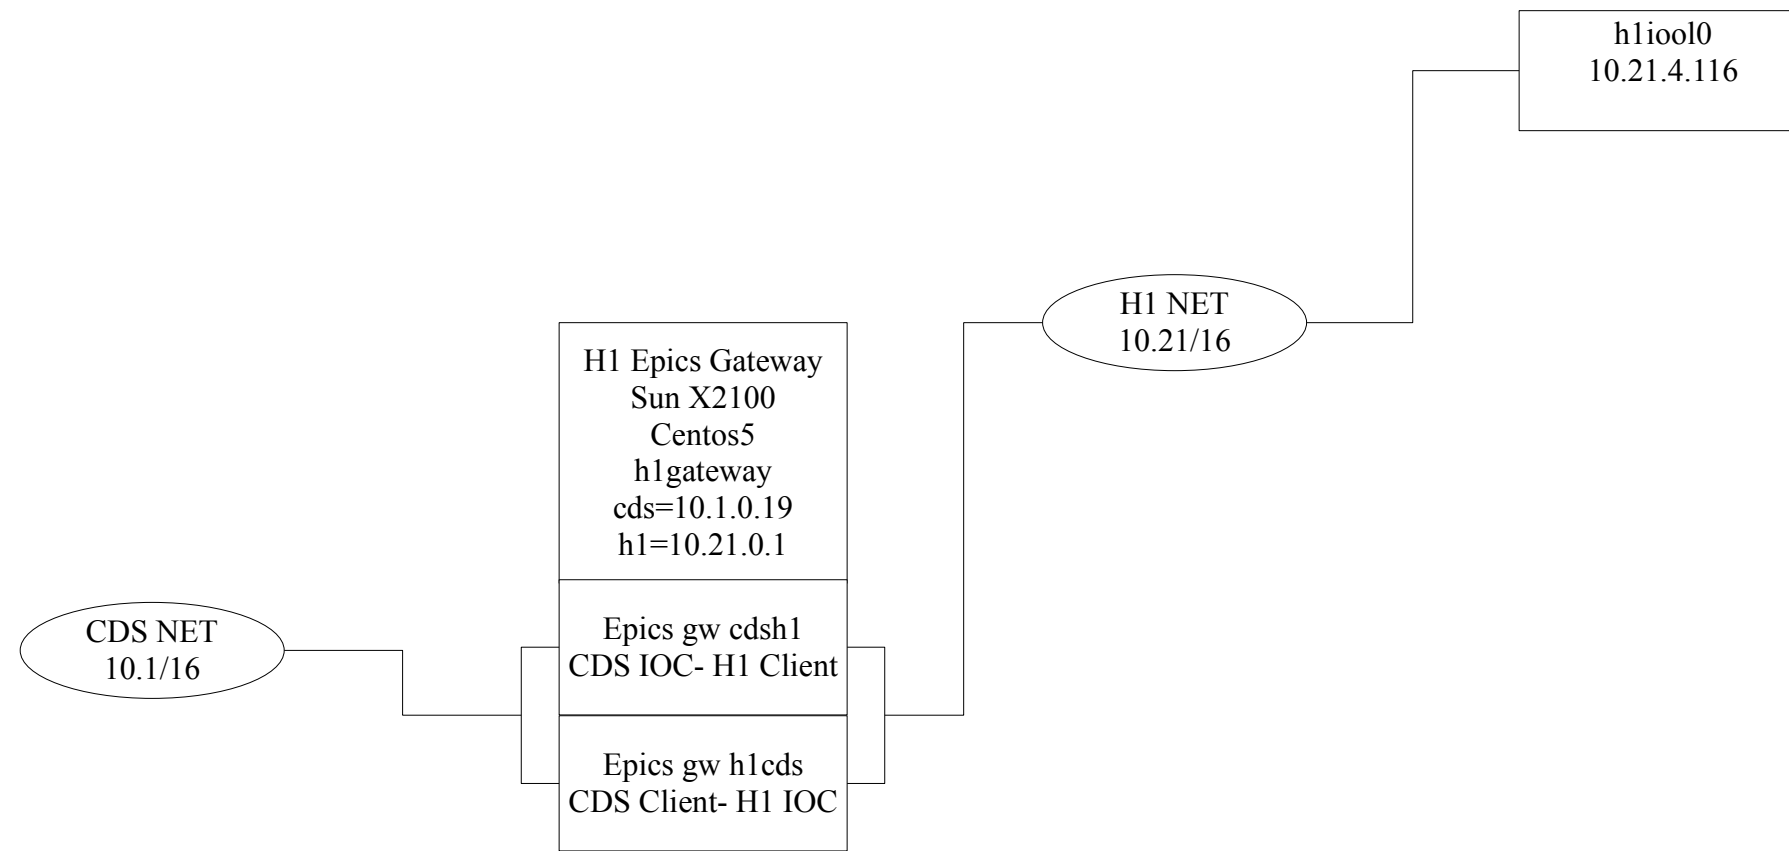

LHO H1 NET					
Author	David Barker	Sheet	5	of	8
Date	31 Dec 2008				
DCC	LIGO-D070125-00-C