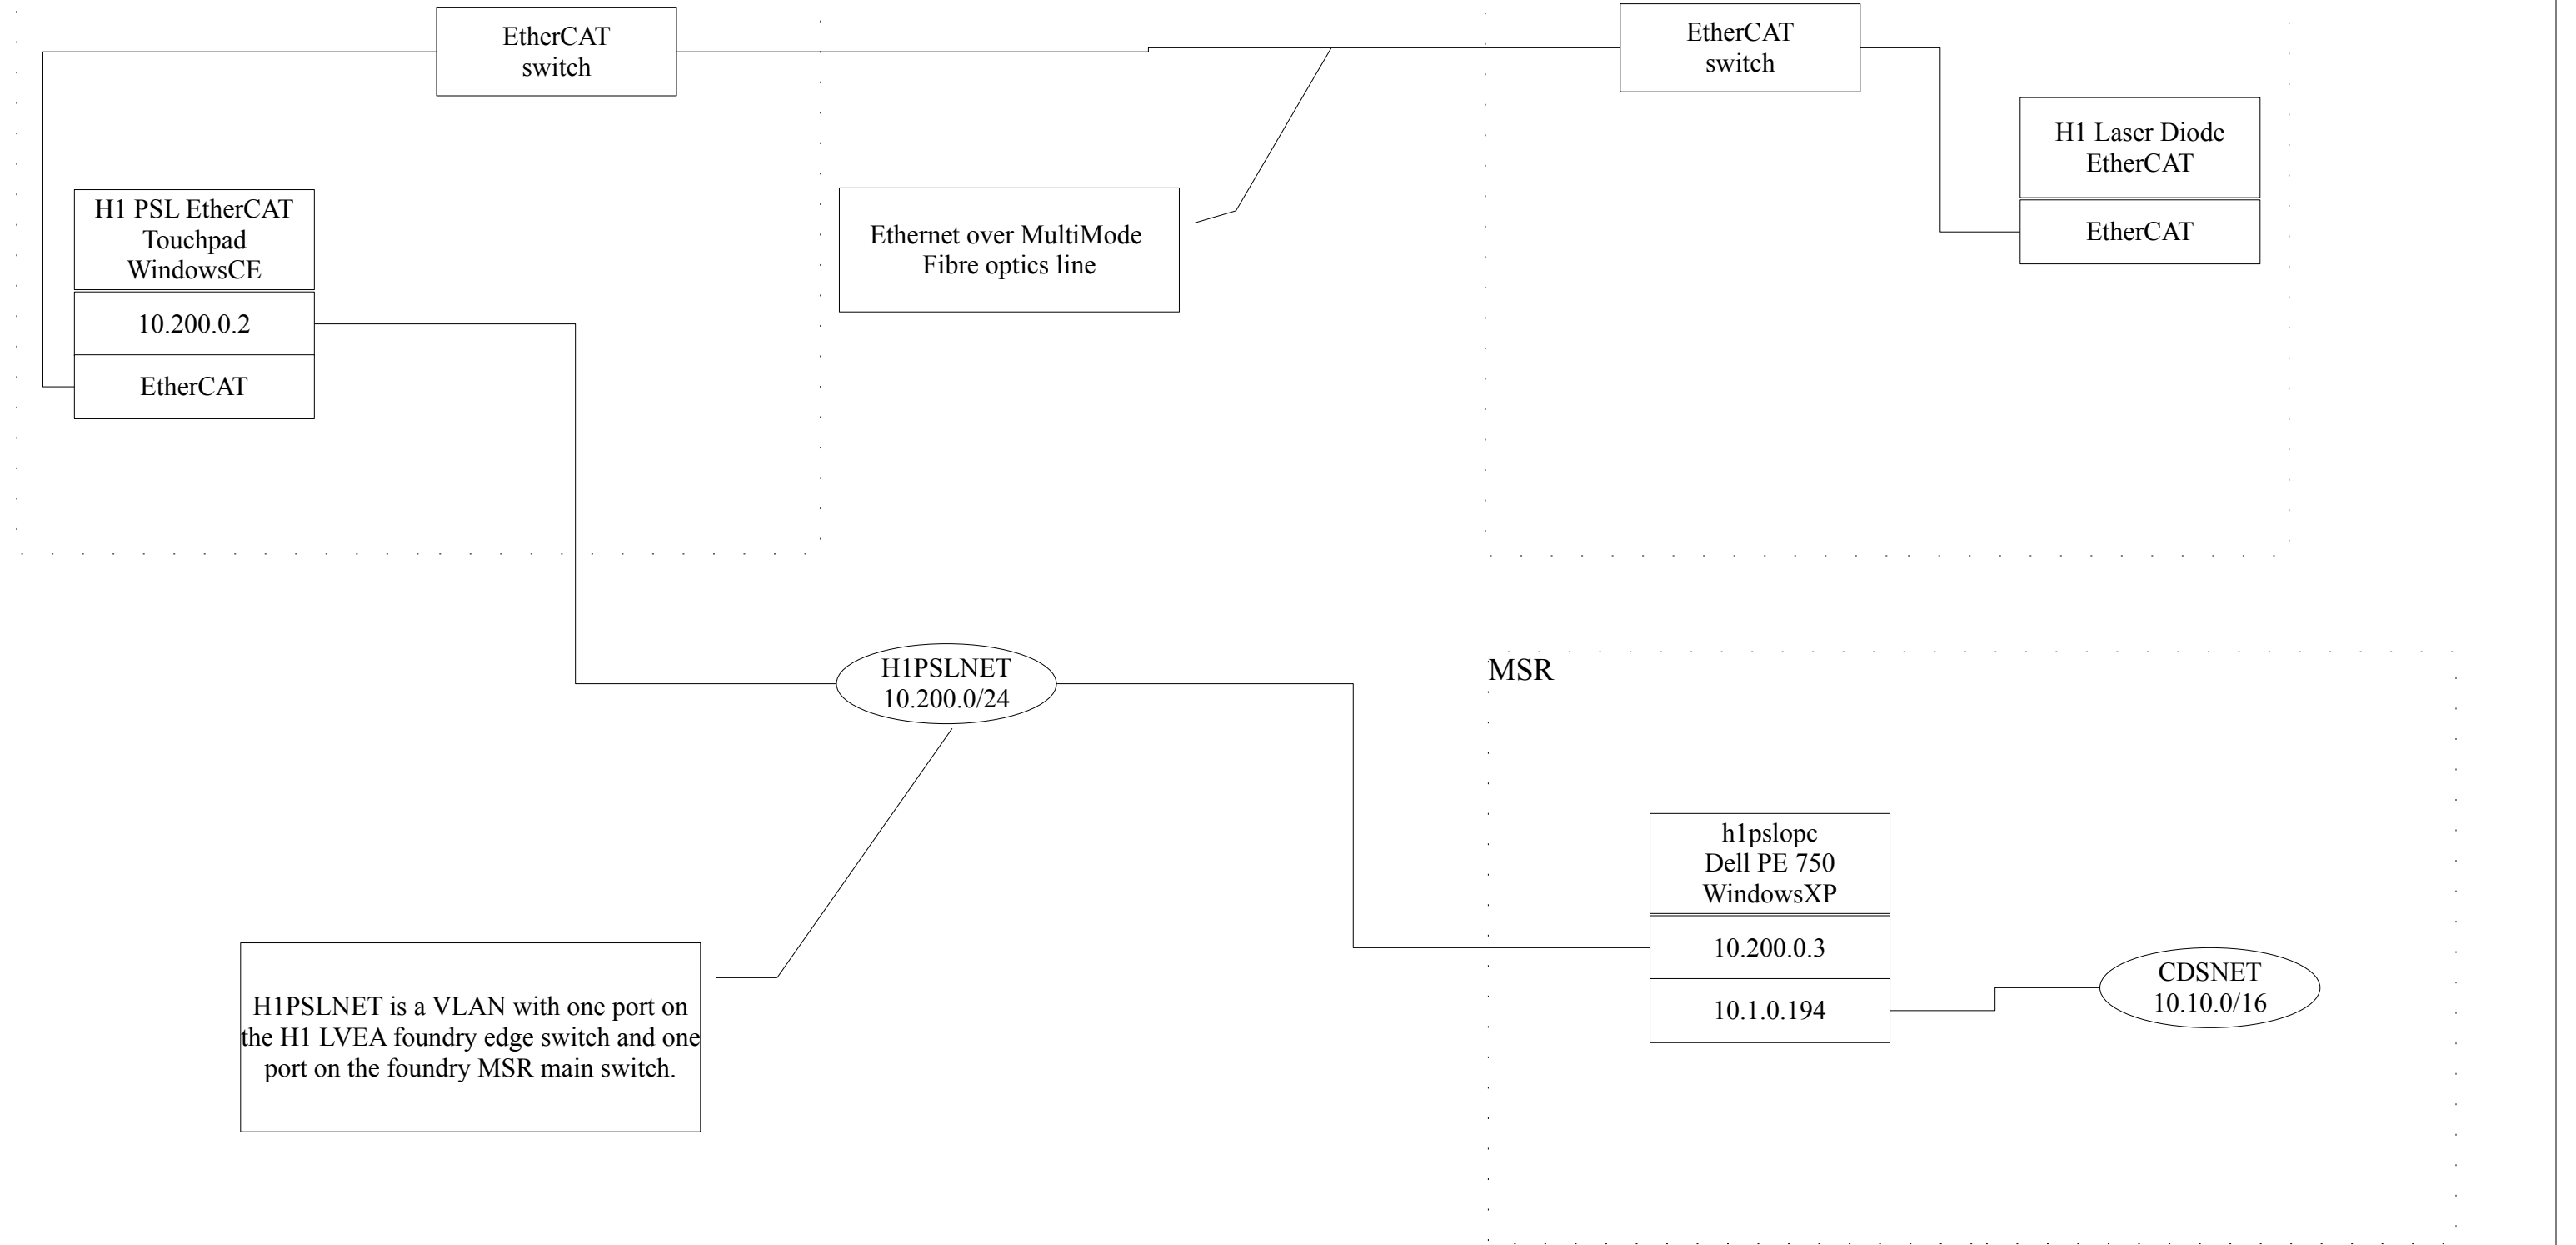

LVEA H1 PSL

LASER DIODE ROOM

H1PSLNET is a VLAN with one port on the H1 LVEA foundry edge switch and one port on the foundry MSR main switch.

H1 PSL NET					
Author	David Barker	Sheet	6	of	8
Date	19 Oct 2007				
DCC	LIGO-D070125-00-C				