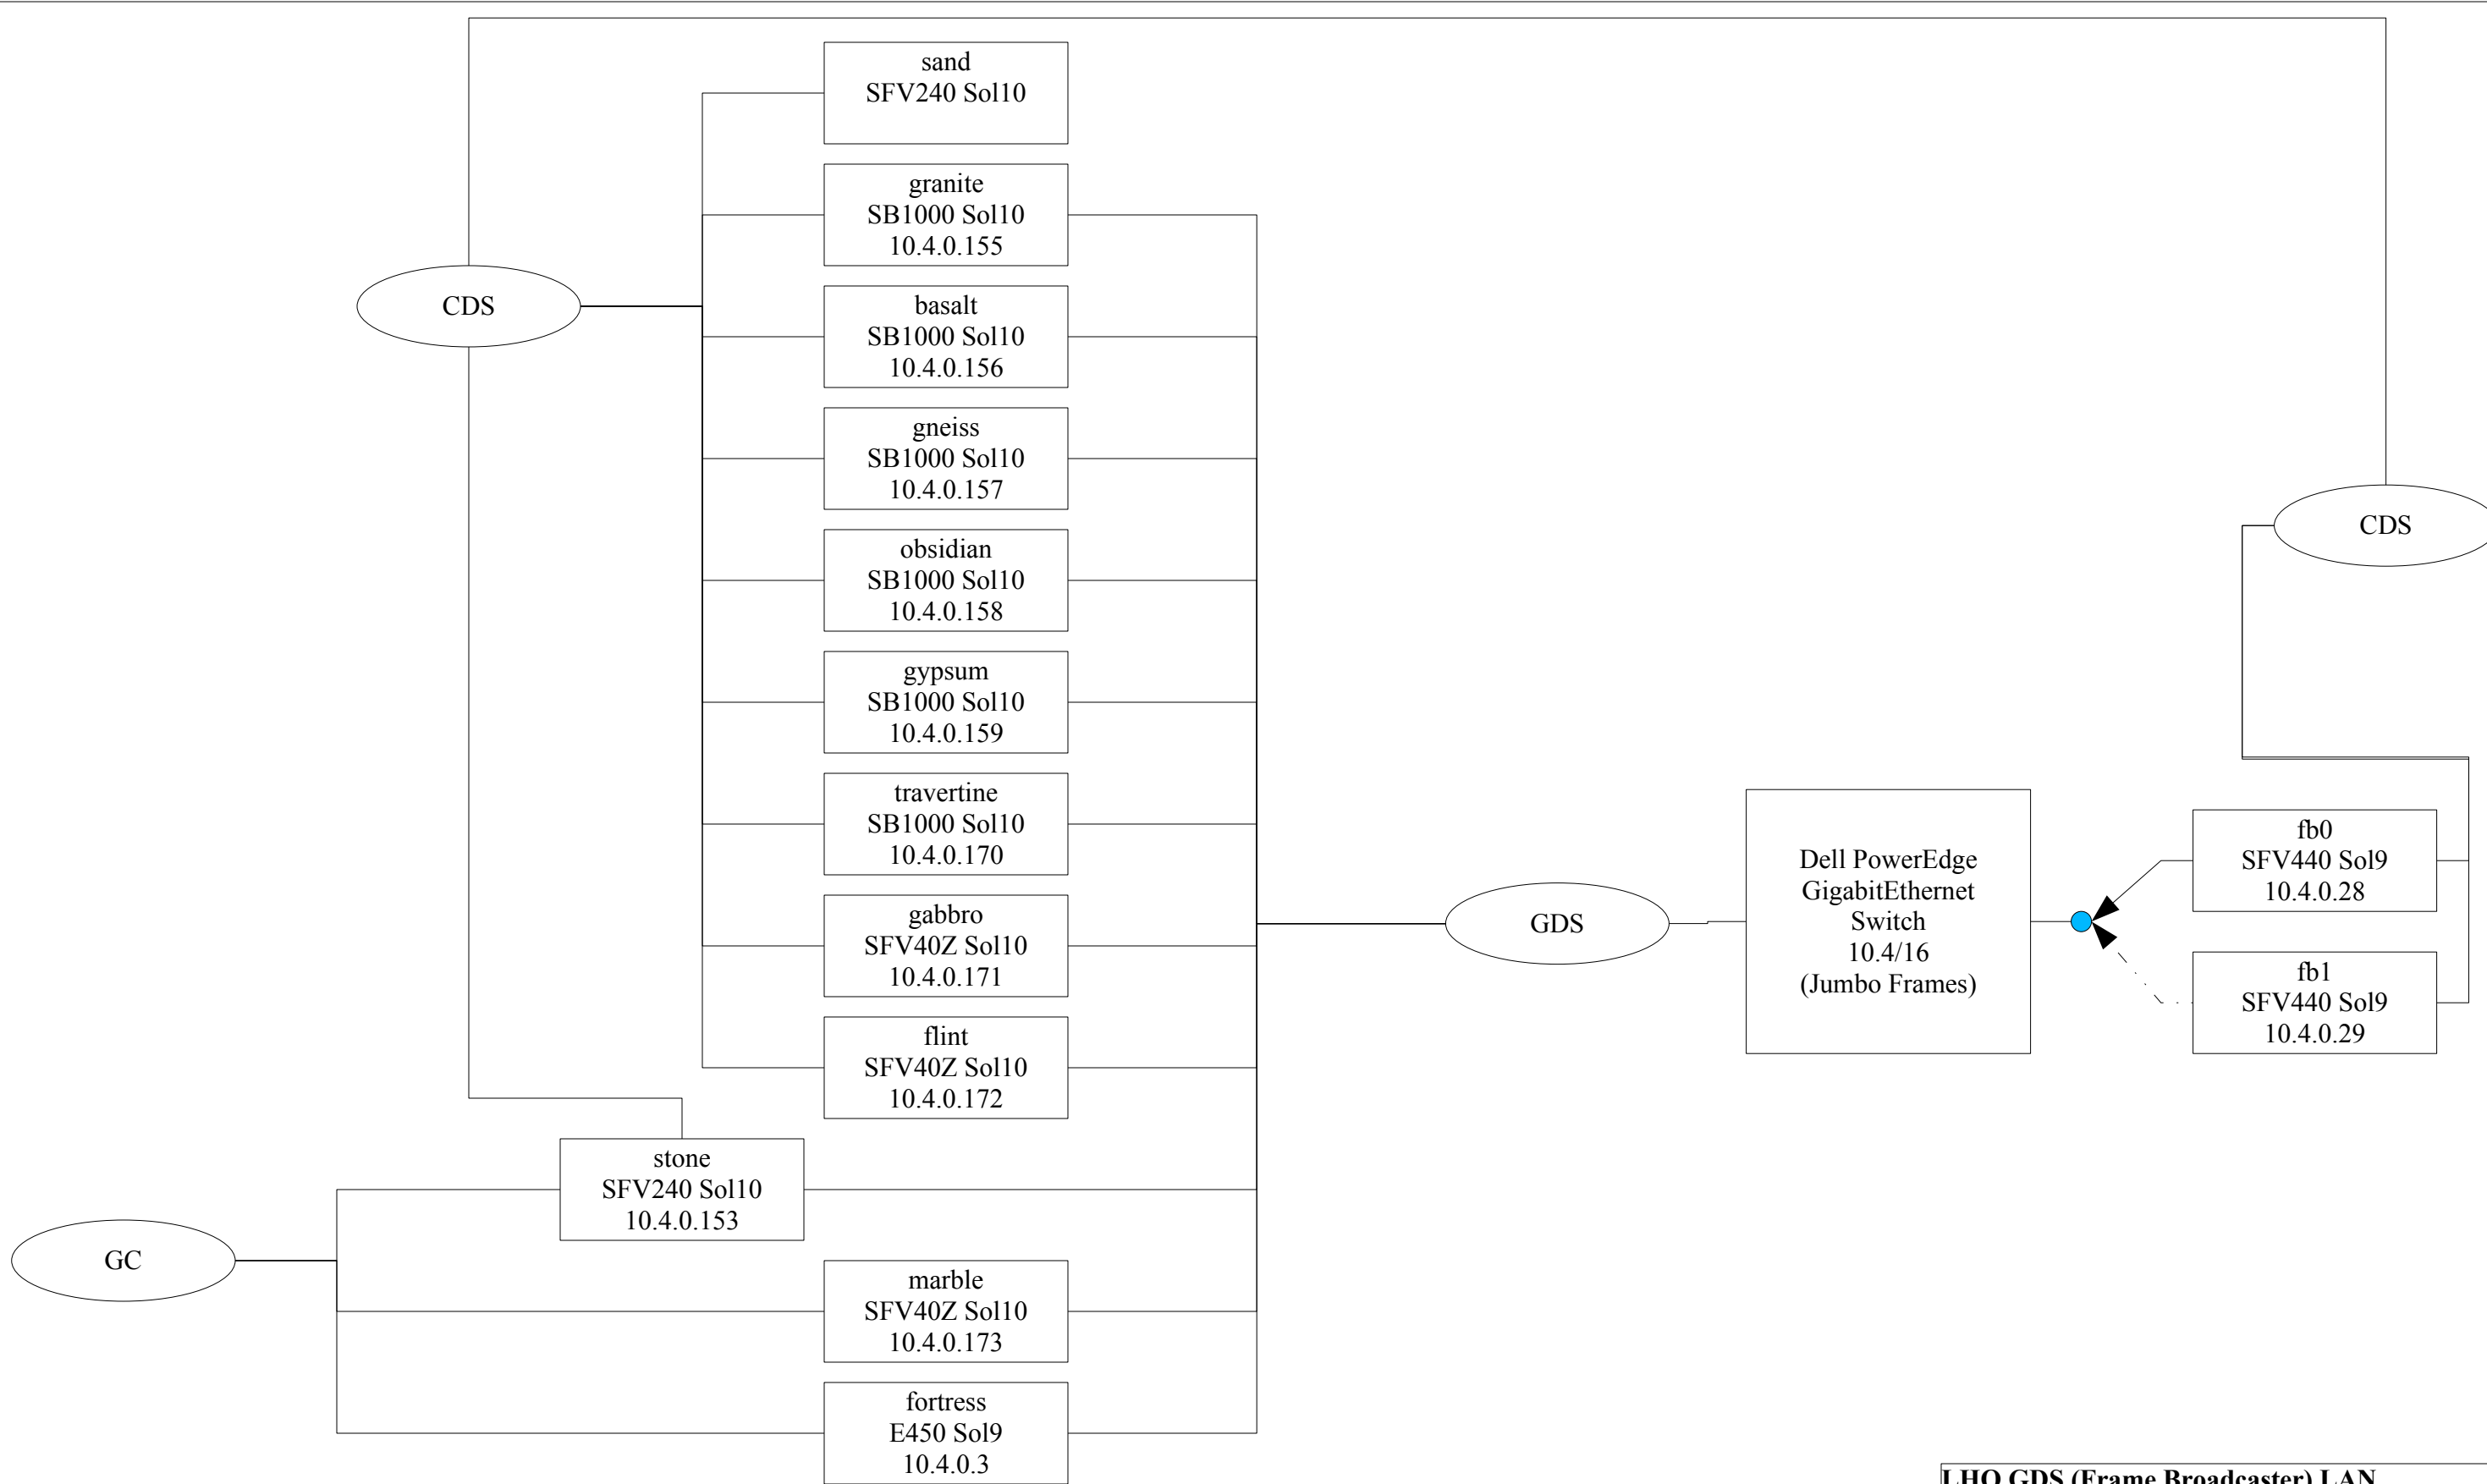

LHO GDS (Frame Broadcaster) LAN					
Author	David Barker	Sheet	4	of	8
Date	09 Nov 2007				
DCC	LIGO-D070125-00-C