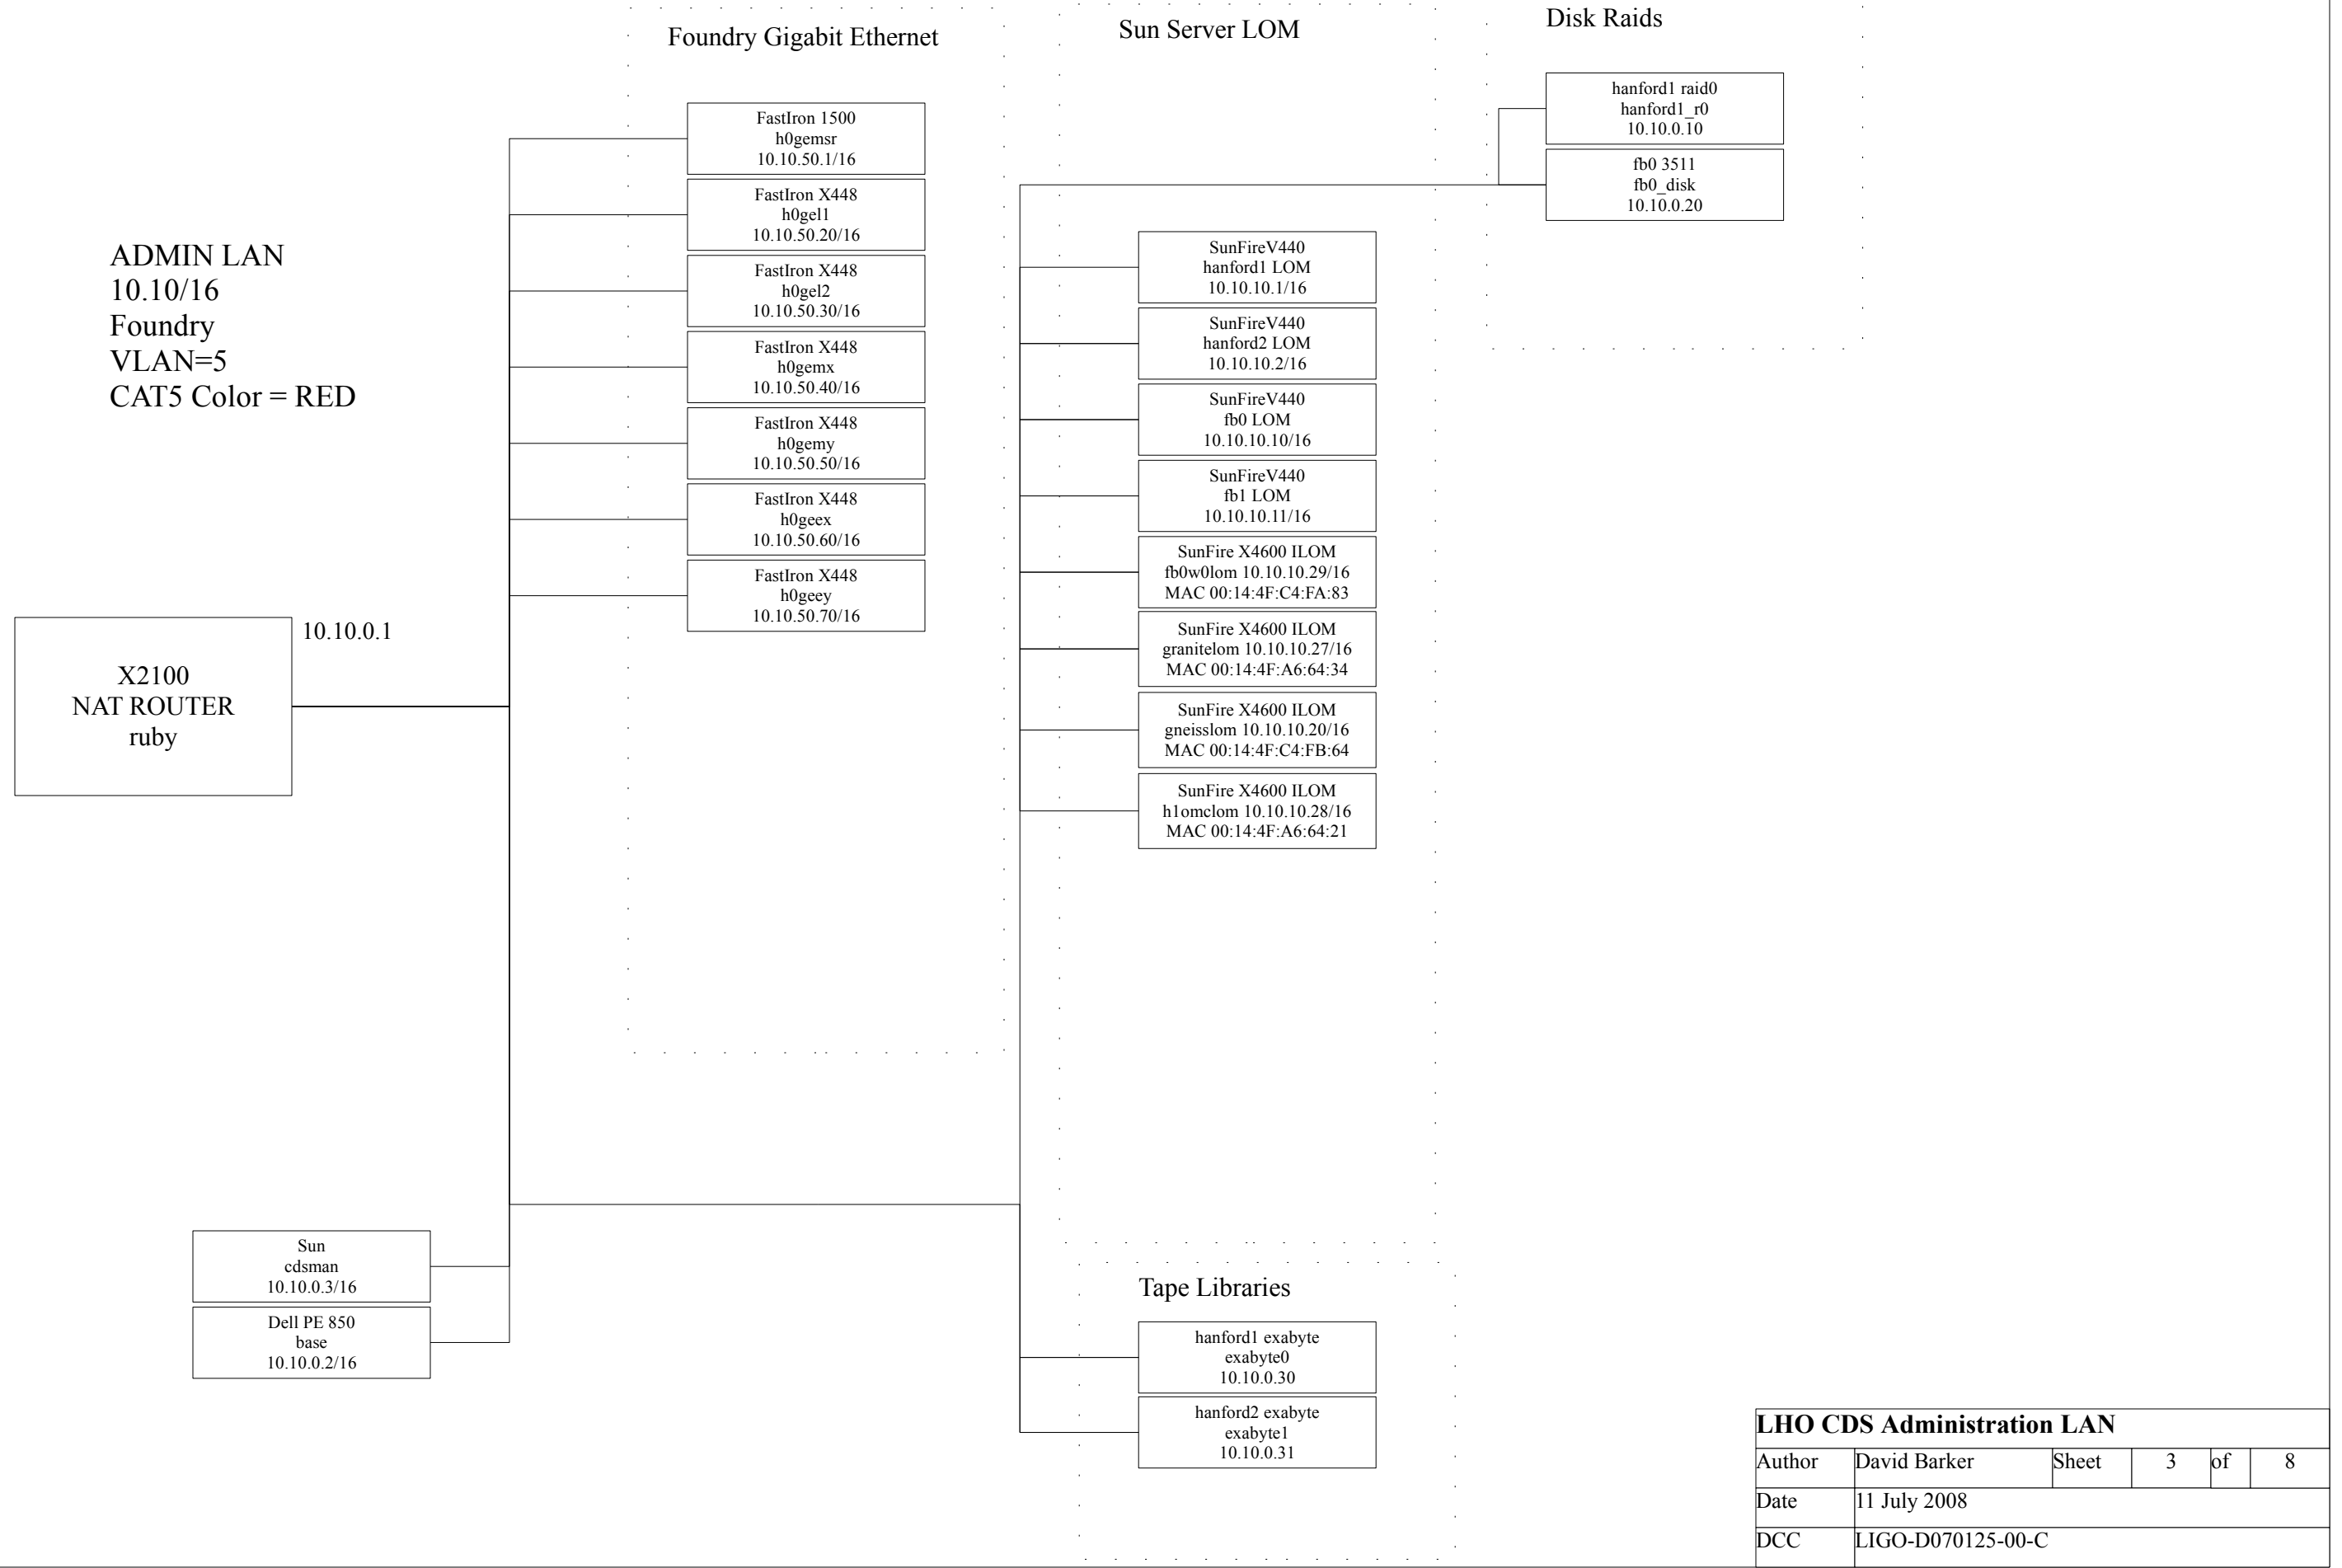

LHO CDS Administration LAN					
Author	David Barker	Sheet	3	of	8
Date	11 July 2008				
DCC	LIGO-D070125-00-C