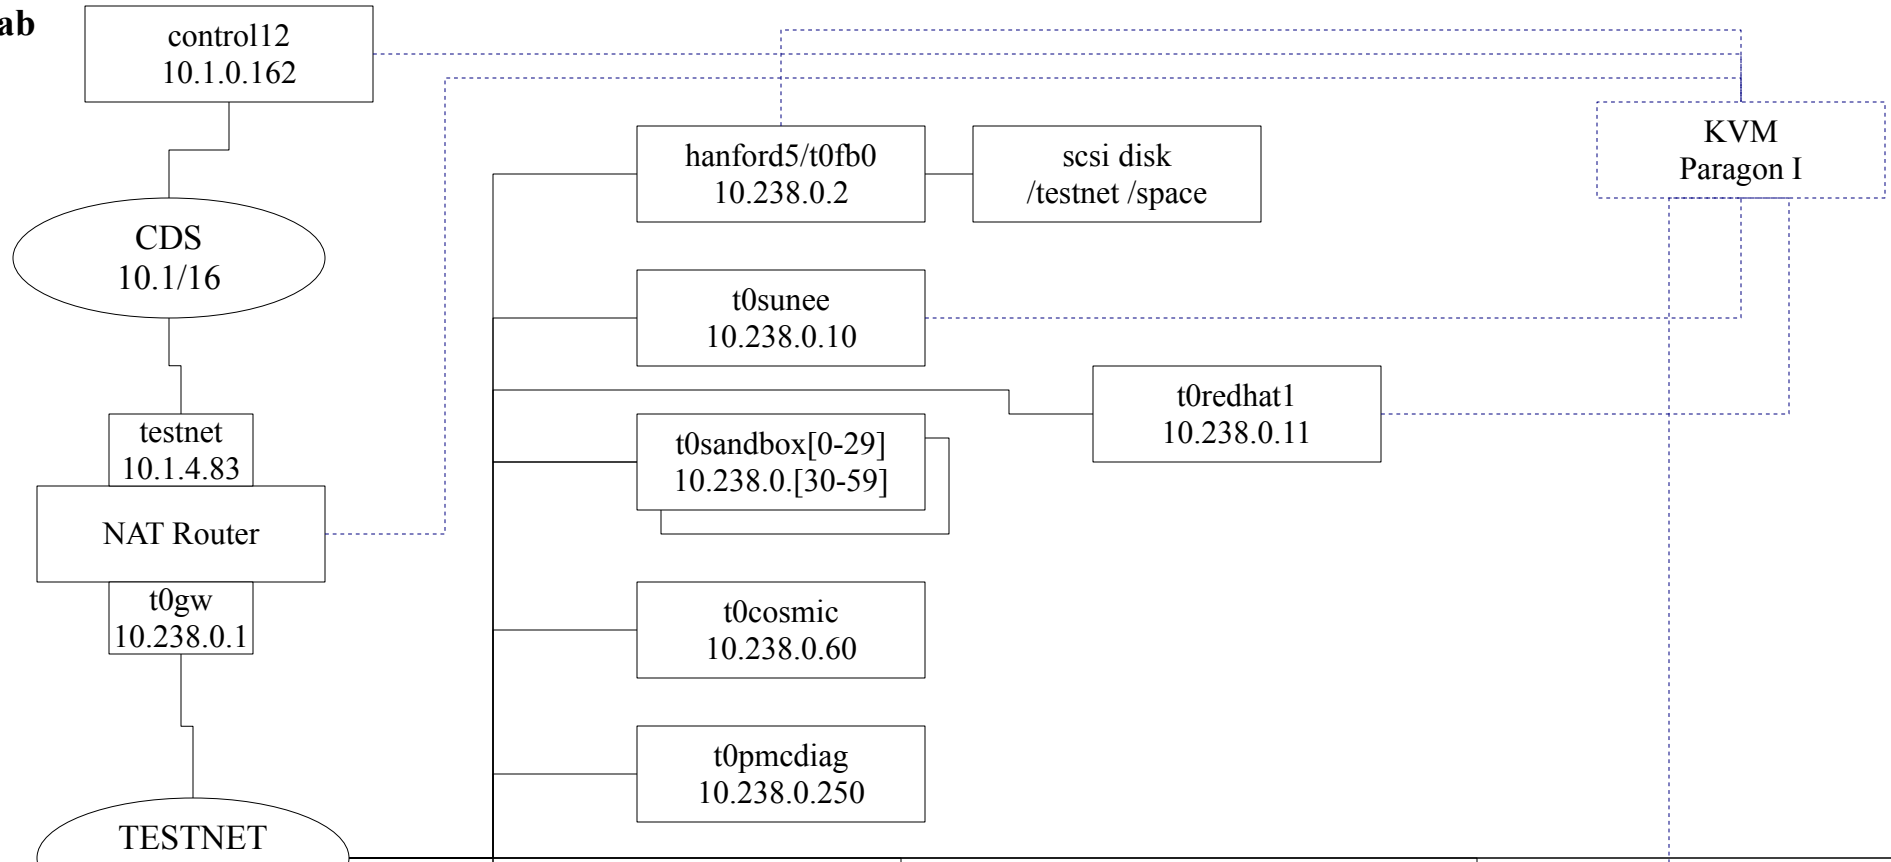

EE Lab

Optics Lab

OLD EELAB TEST-NET				
Author	David Barker	Sheet	14	
Date	23 october 2006			
Notes